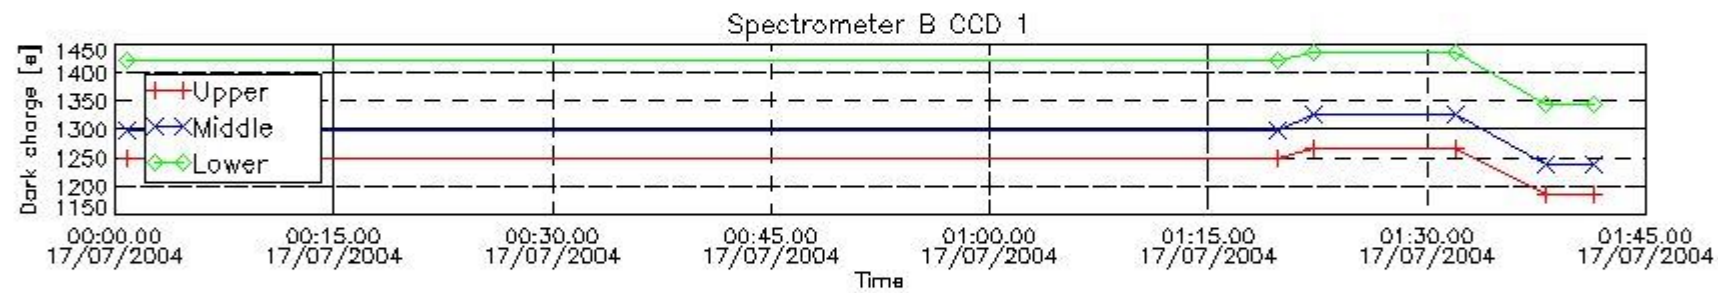

5. Demodulation flag and quality information monitoring

In this section it is presented the modulation information extracted from the pcd (product confidence data) at measurement level and information extracted from the Quality Summary dataset. Only products without errors (error flag in the MPH set to "0") are used.

5.1 Percentage of products during reporting period with: