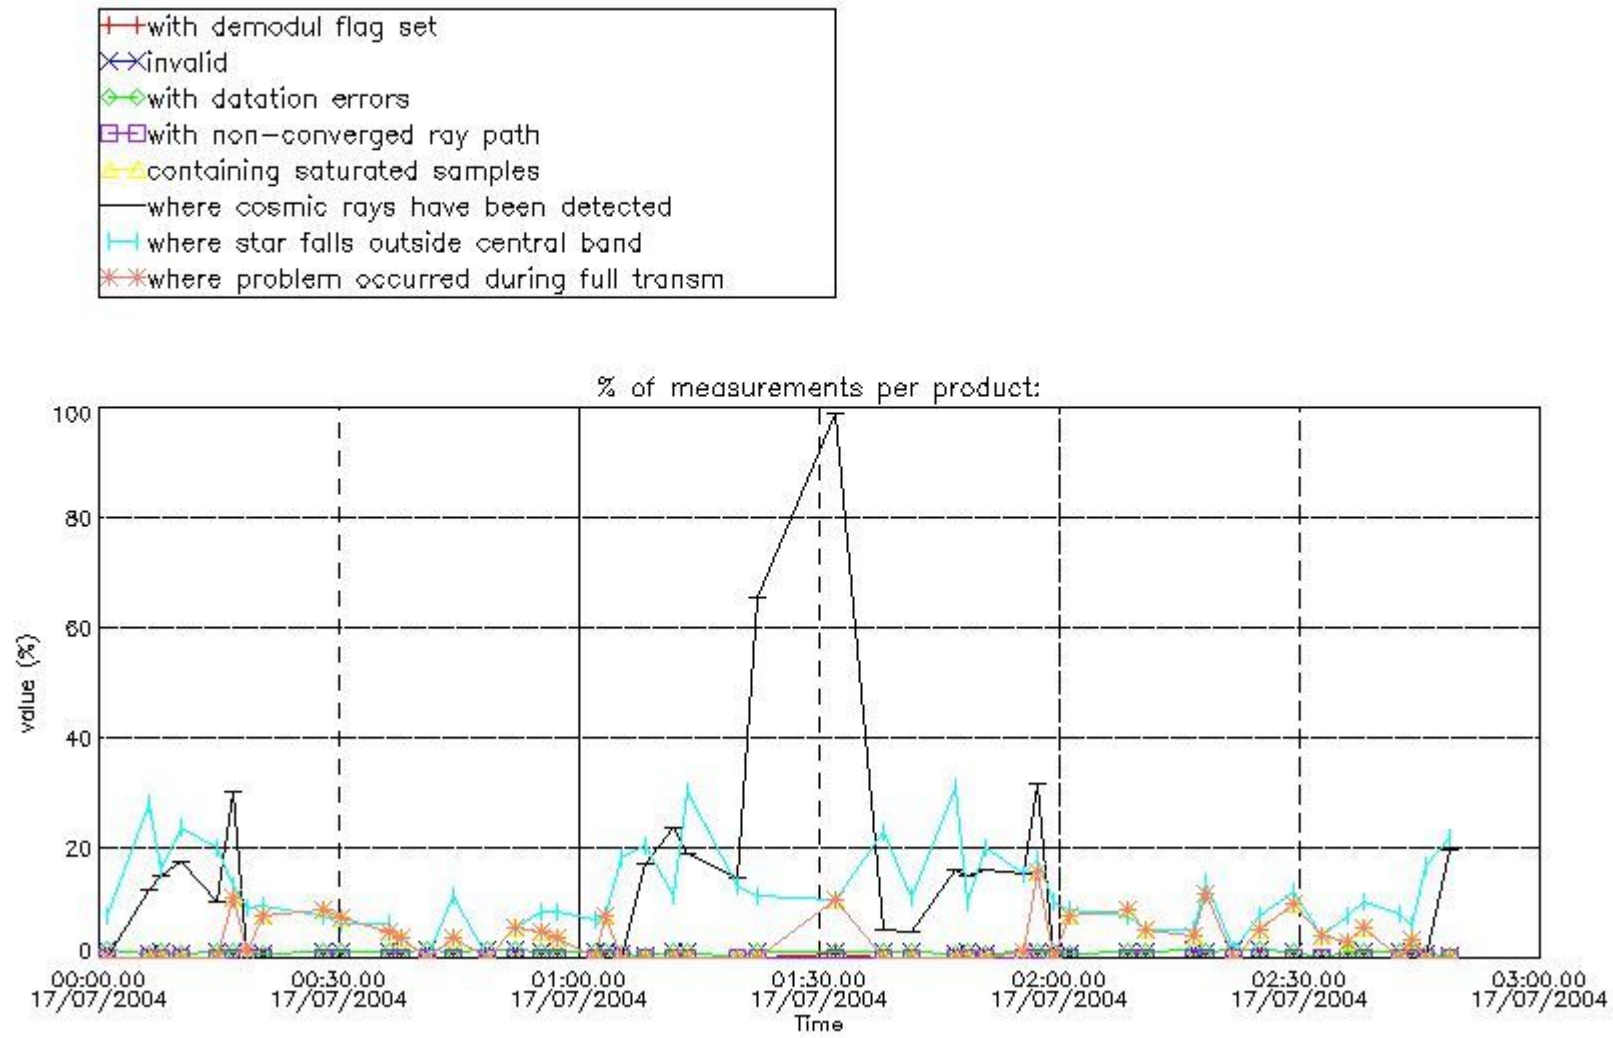

At least one measurement with demodulation flag set:	8.00000 %
Reference spectrum computed from DB:	0.00000 %
Reference spectrum with small number of measurements:	0.00000 %
SATU data not used:	0.00000 %

5.2 Plot quality information per product (time dependant)

5.3 Plot quality information per product (world map)