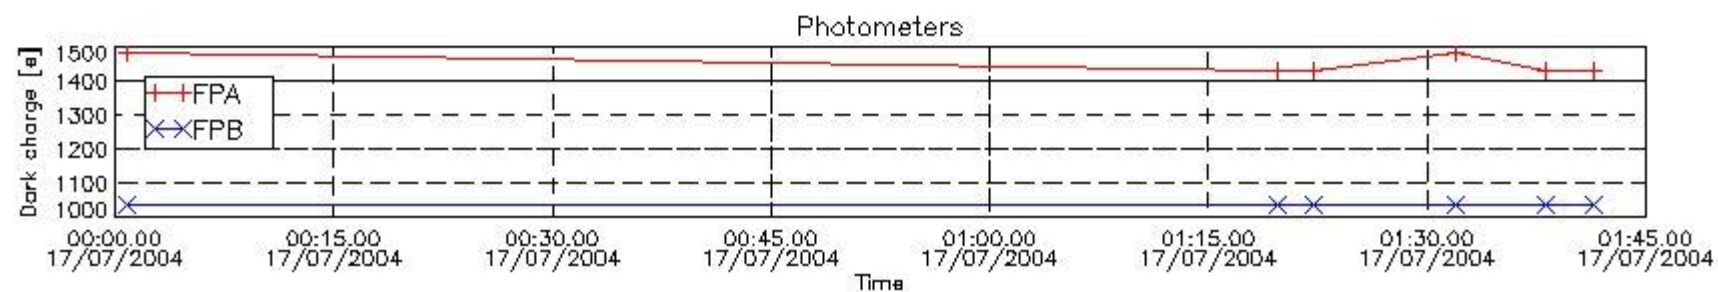

5. Demodulation flag and quality information monitoring

In this section it is presented the modulation information extracted from the pcd (product confidence data) at measurement level and information extracted from the Quality Summary dataset. Only products without errors (error flag in the MPH set to "0") are used.

5.1 Percentage of products during reporting period with: