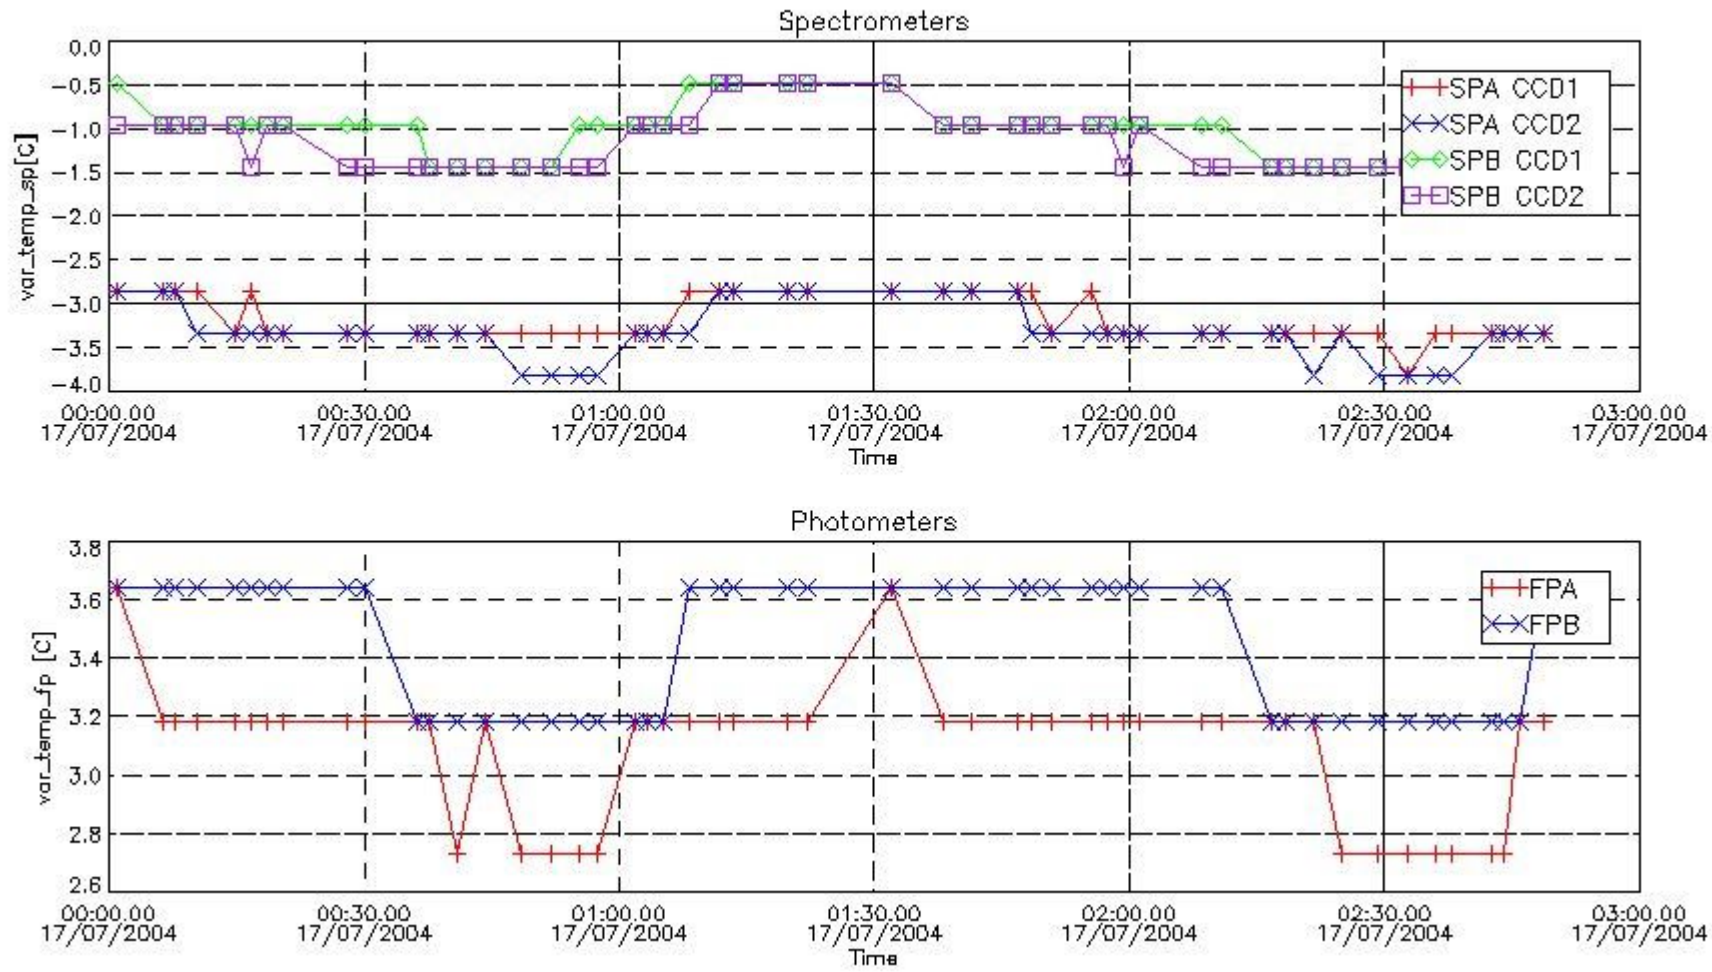

3. Plot of GOMOS spectrometers and photometers temperatures from level 1b data

4. Overview of dark signal processing per product

The Dark Charge (DC) is a temperature-dependant signal added to the useful measurements and it is therefore subtracted from them during the processing. There are two phenomena that produce a continuous increase of the DC: the "hot pixels" (a pixel is "hot" when its DC exceeds by a significant amount its value measured on ground at the same temperature) and the "Random Telegraphic Signal" (abrupt change positive or negative of the CCD pixel signal, random in time, affecting only the DC part of the signal and not the photon generated signal).

In this section a list of products that did not use the Dark Sky Area (DSA) observation for the DC computation is given. It is also provided the mean DC plot per product for dark limb products with no error flag set.

4.1 All products used the DSA observation for the DC computation

4.2 Plot of mean dark charges per product: only products in DARK limb conditions without errors are used