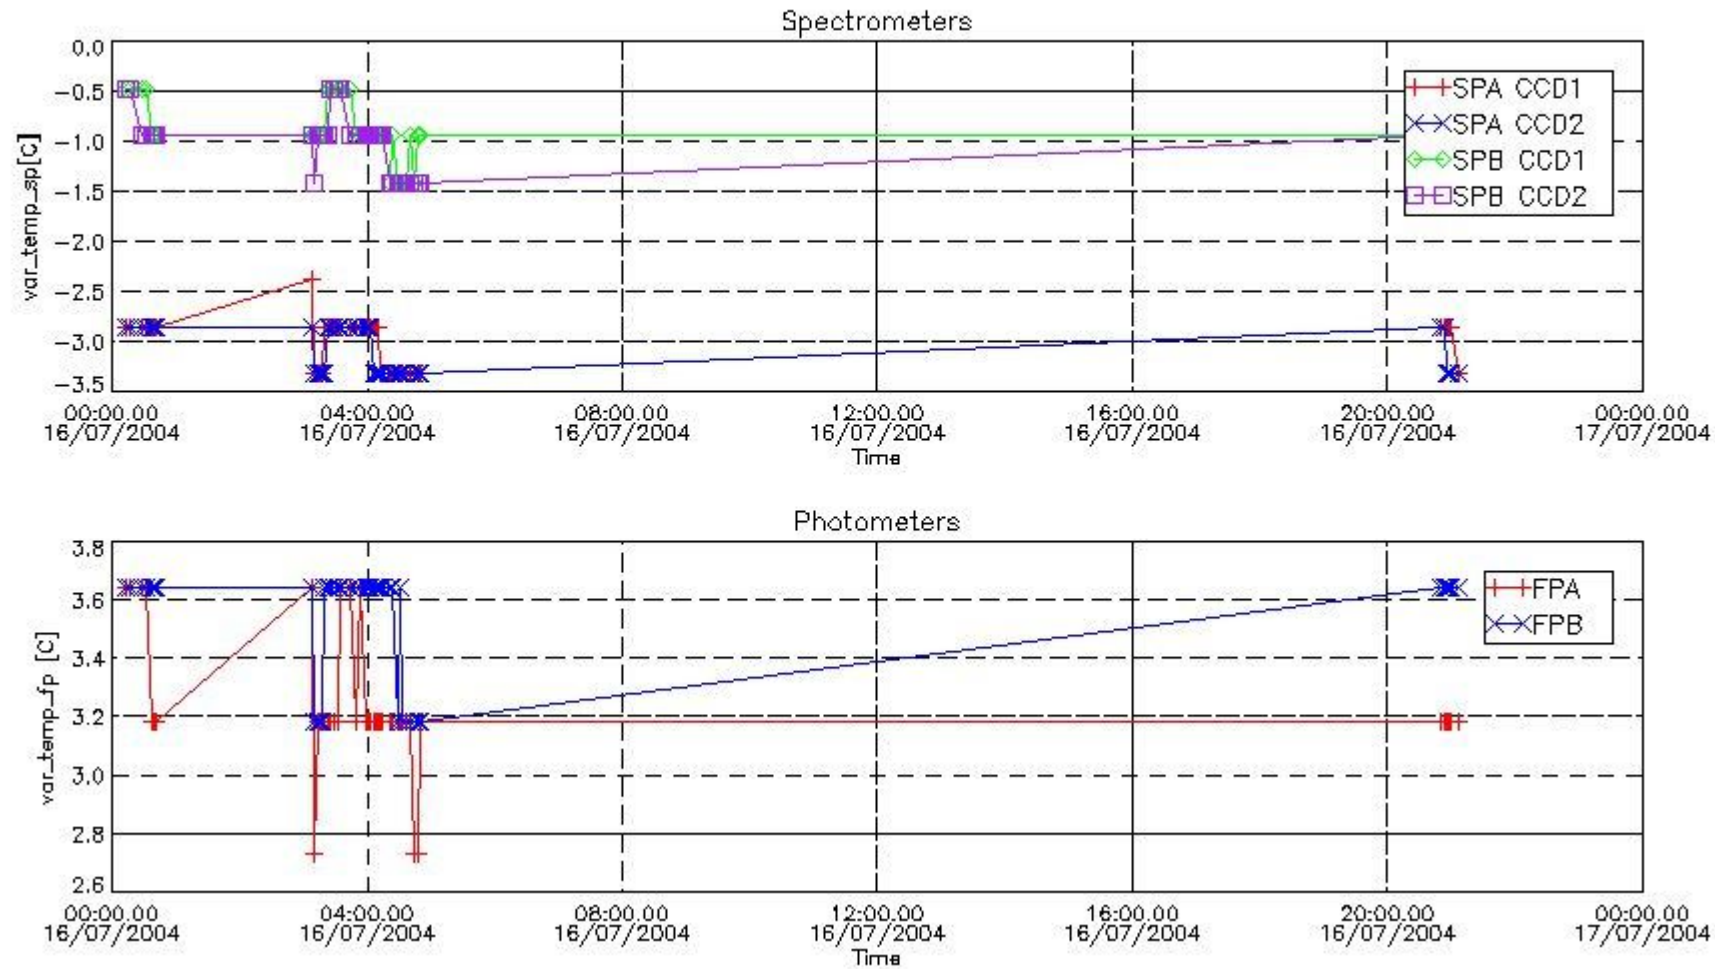

4. Overview of dark signal processing per product

The Dark Charge (DC) is a temperature-dependant signal added to the useful measurements and it is therefore subtracted from them during the processing. There are two phenomena that produce a continuous increase of the DC: the "hot pixels" (a pixel is "hot" when its DC exceeds by a significant amount its value measured on ground at the same temperature) and the "Random Telegraphic Signal" (abrupt change positive or negative of the CCD pixel signal, random in time, affecting only the DC part of the signal and not the photon generated signal).

In this section a list of products that did not use the Dark Sky Area (DSA) observation for the DC computation is given. It is also provided the mean DC plot per product for dark limb products with no error flag set.

4.1 These products did not use the DSA observation for DC computation:

Product name	DC information
GOM_TRA_1PNPDE20040716_204900_000000932028_00358_12436_0000.N1	DC map used (0)
GOM_TRA_1PNPDE20040716_205338_000000472028_00358_12436_0001.N1	DC map used (0)
GOM_TRA_1PNPDE20040716_205534_000000442028_00358_12436_0002.N1	DC map used (0)
GOM_TRA_1PNPDE20040716_205727_000000412028_00358_12436_0003.N1	DC map used (0)
GOM_TRA_1PNPDE20040716_205920_000000772028_00358_12436_0004.N1	DC map used (0)
GOM_TRA_1PNPDE20040716_210646_000000372028_00358_12436_0005.N1	DC map used (0)

4.2 Plot of mean dark charges per product: only products in DARK limb conditions without errors are used