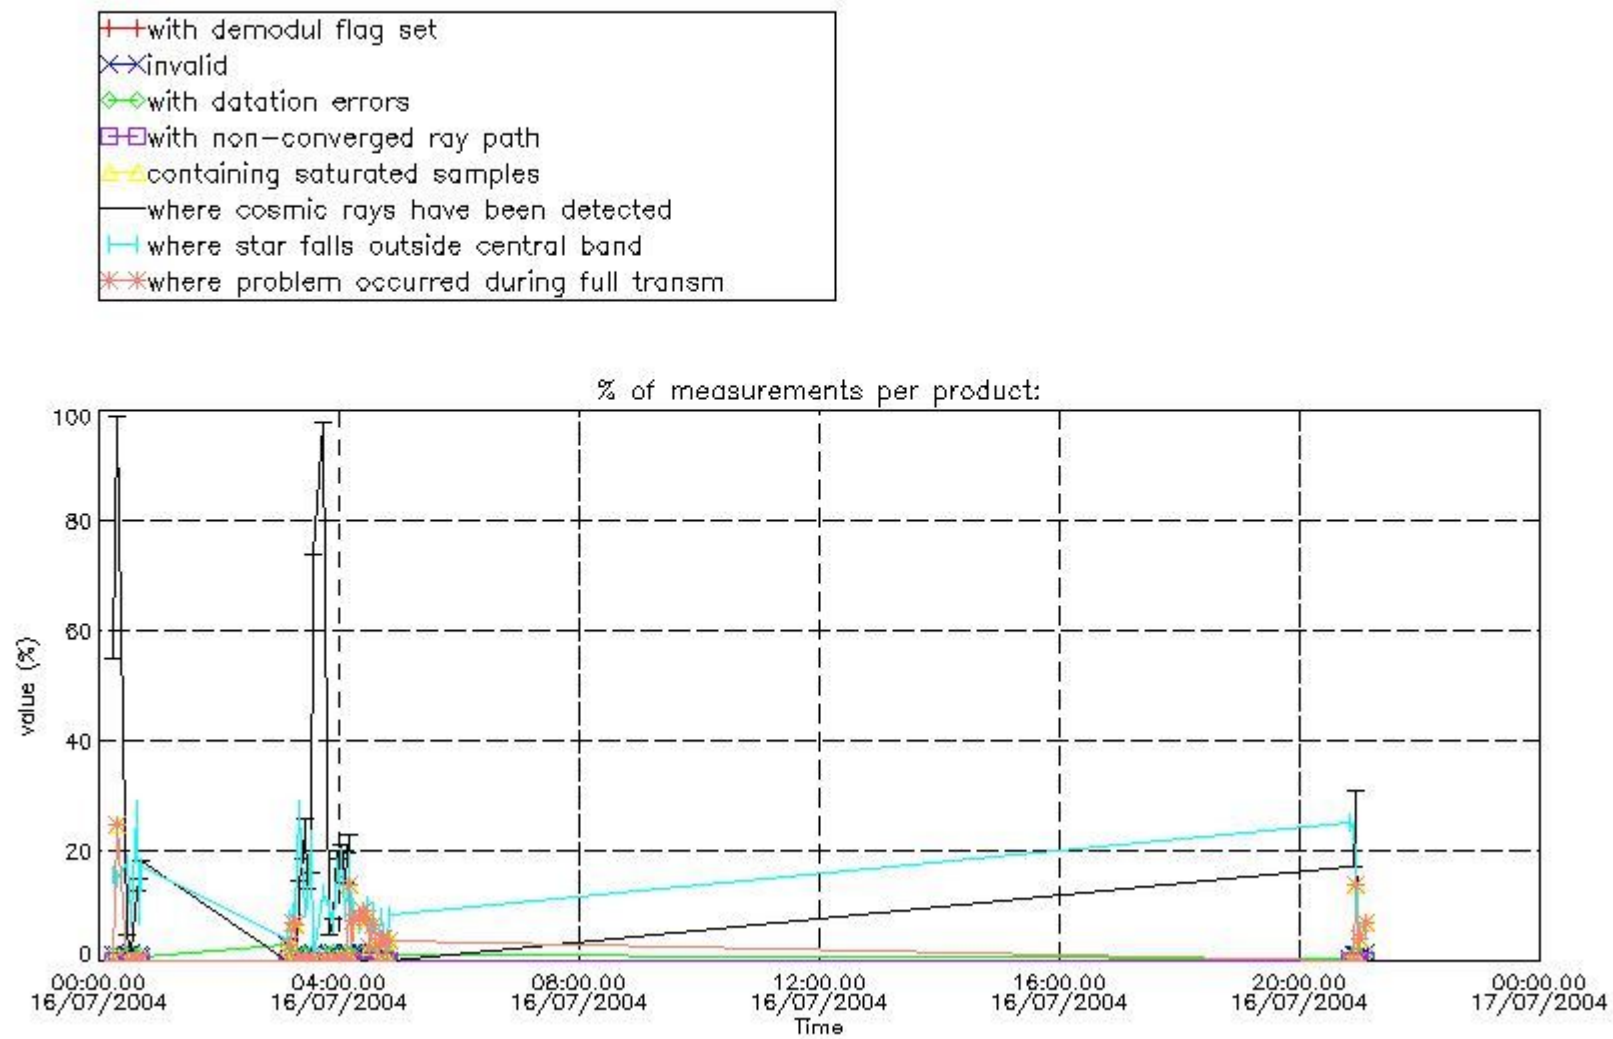

At least one measurement with demodulation flag set:	11.1111 %
Reference spectrum computed from DB:	0.00000 %
Reference spectrum with small number of measurements:	0.00000 %
SATU data not used:	0.00000 %

5.2 Plot quality information per product (time dependant)

5.3 Plot quality information per product (world map)