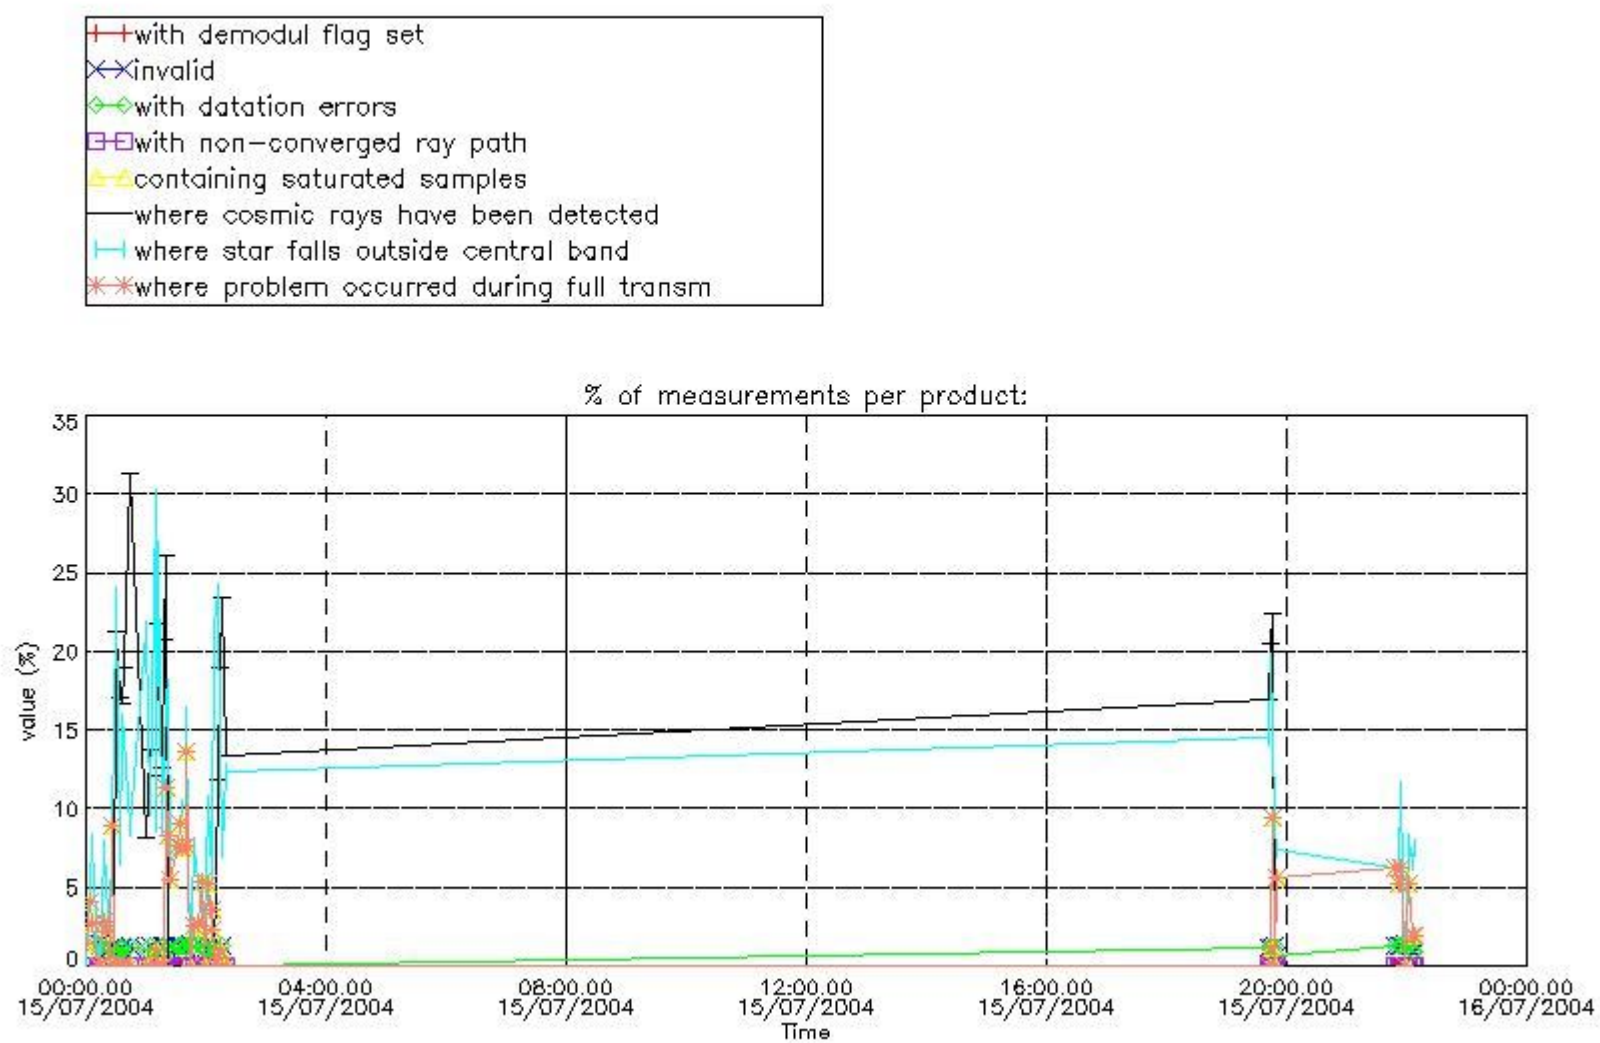

In this section it is presented the modulation information extracted from the pcd (product confidence data) at measurement level and information extracted from the Quality Summary dataset. Only products without errors (error flag in the MPH set to "0") are used.

5.1 Percentage of products during reporting period with:

At least one measurement with demodulation flag set:	5.45455 %
Reference spectrum computed from DB:	0.00000 %
Reference spectrum with small number of measurements:	0.00000 %
SATU data not used:	0.00000 %

5.2 Plot quality information per product (time dependant)

5.3 Plot quality information per product (world map)