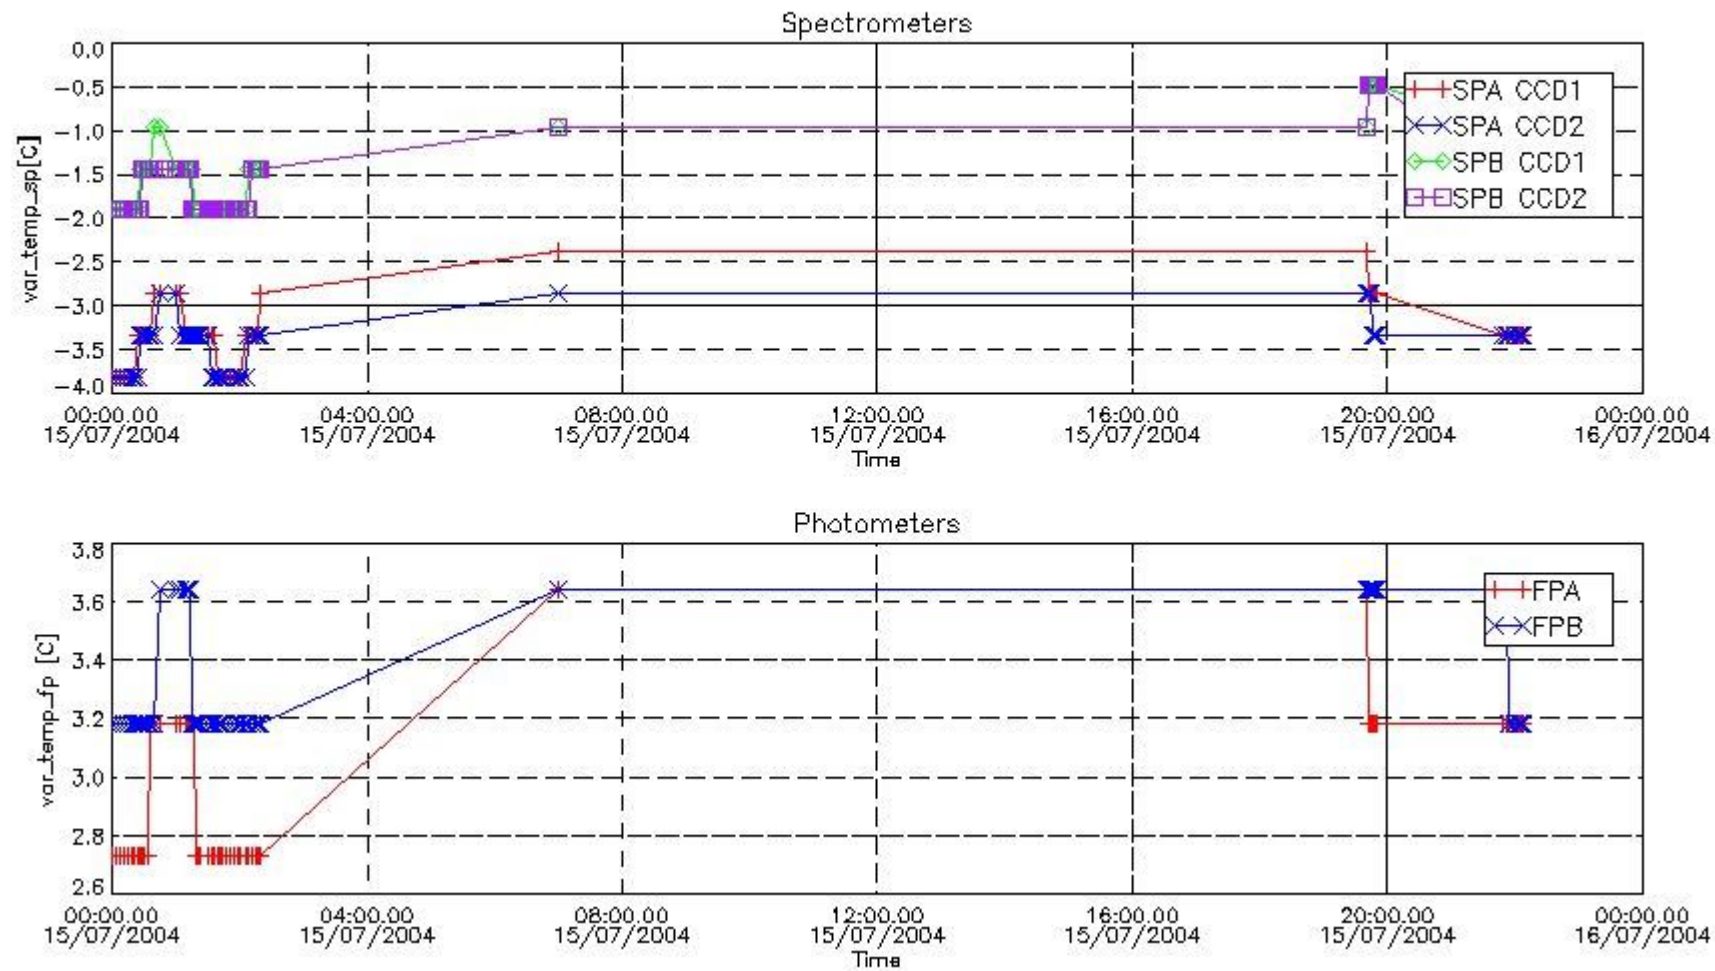

GOM_TRA_1PNPDE20040715_195020_000000812028_00343_12421_0005.N1	15-JUL-2004 19:50:20	Bright	81.000	142	49Del Cap	2.8500	8900.0	162	12421	No
GOM_TRA_1PNPDE20040715_214806_000000402028_00344_12422_0017.N1	15-JUL-2004 21:48:06	Bright	40.000	5	3Alp Lyr	0.033000	11000.	80	12422	No
GOM_TRA_1PNPDE20040715_215128_000000392028_00344_12422_0018.N1	15-JUL-2004 21:51:28	Bright	38.500	69	33Gam Dra	2.2310	3800.0	77	12422	No
GOM_TRA_1PNPDE20040715_215442_000000402028_00344_12422_0019.N1	15-JUL-2004 21:54:42	Bright	40.000	119	14Eta Dra	2.7270	4700.0	80	12422	No
GOM_TRA_1PNPDE20040715_215855_000000362028_00344_12422_0020.N1	15-JUL-2004 21:58:55	Bright	36.000	60	7Bet UMi	2.0810	3950.0	72	12422	No
GOM_TRA_1PNPDE20040715_220229_000000382028_00344_12422_0021.N1	15-JUL-2004 22:02:29	Bright	38.000	49	1Alp UMi	1.9900	6300.0	76	12422	No
GOM_TRA_1PNPDE20040715_220557_000000532028_00344_12422_0022.N1	15-JUL-2004 22:05:57	Bright	53.000	74	11Bet Cas	2.2680	6600.0	106	12422	No
GOM_TRA_1PNPDE20040715_220754_000000542028_00344_12422_0023.N1	15-JUL-2004 22:07:54	Bright	53.500	68	18Alp Cas	2.2250	4500.0	107	12422	No

3. Plot of GOMOS spectrometers and photometers temperatures from level 1b data

4. Overview of dark signal processing per product

The Dark Charge (DC) is a temperature-dependant signal added to the useful measurements and it is therefore subtracted from them during the processing. There are two phenomena that produce a continuous increase of the DC: the "hot pixels" (a pixel is "hot" when its DC exceeds by a significant amount its value measured on ground at the same temperature) and the "Random Telegraphic Signal" (abrupt change positive or negative of the CCD pixel signal, random in time, affecting only the DC part of the signal and not the photon generated signal).

In this section a list of products that did not use the Dark Sky Area (DSA) observation for the DC computation is given. It is also provided the mean DC plot per product for dark limb products with no error flag set.

4.1 These products did not use the DSA observation for DC computation:

Product name	DC information
GOM_TRA_1PNPDE20040715_070040_000000132028_00335_12413_0000.N1	DC map with no T dep. (12)
GOM_TRA_1PNPDE20040715_193942_000000882028_00343_12421_0000.N1	DC map with no T dep. (12)