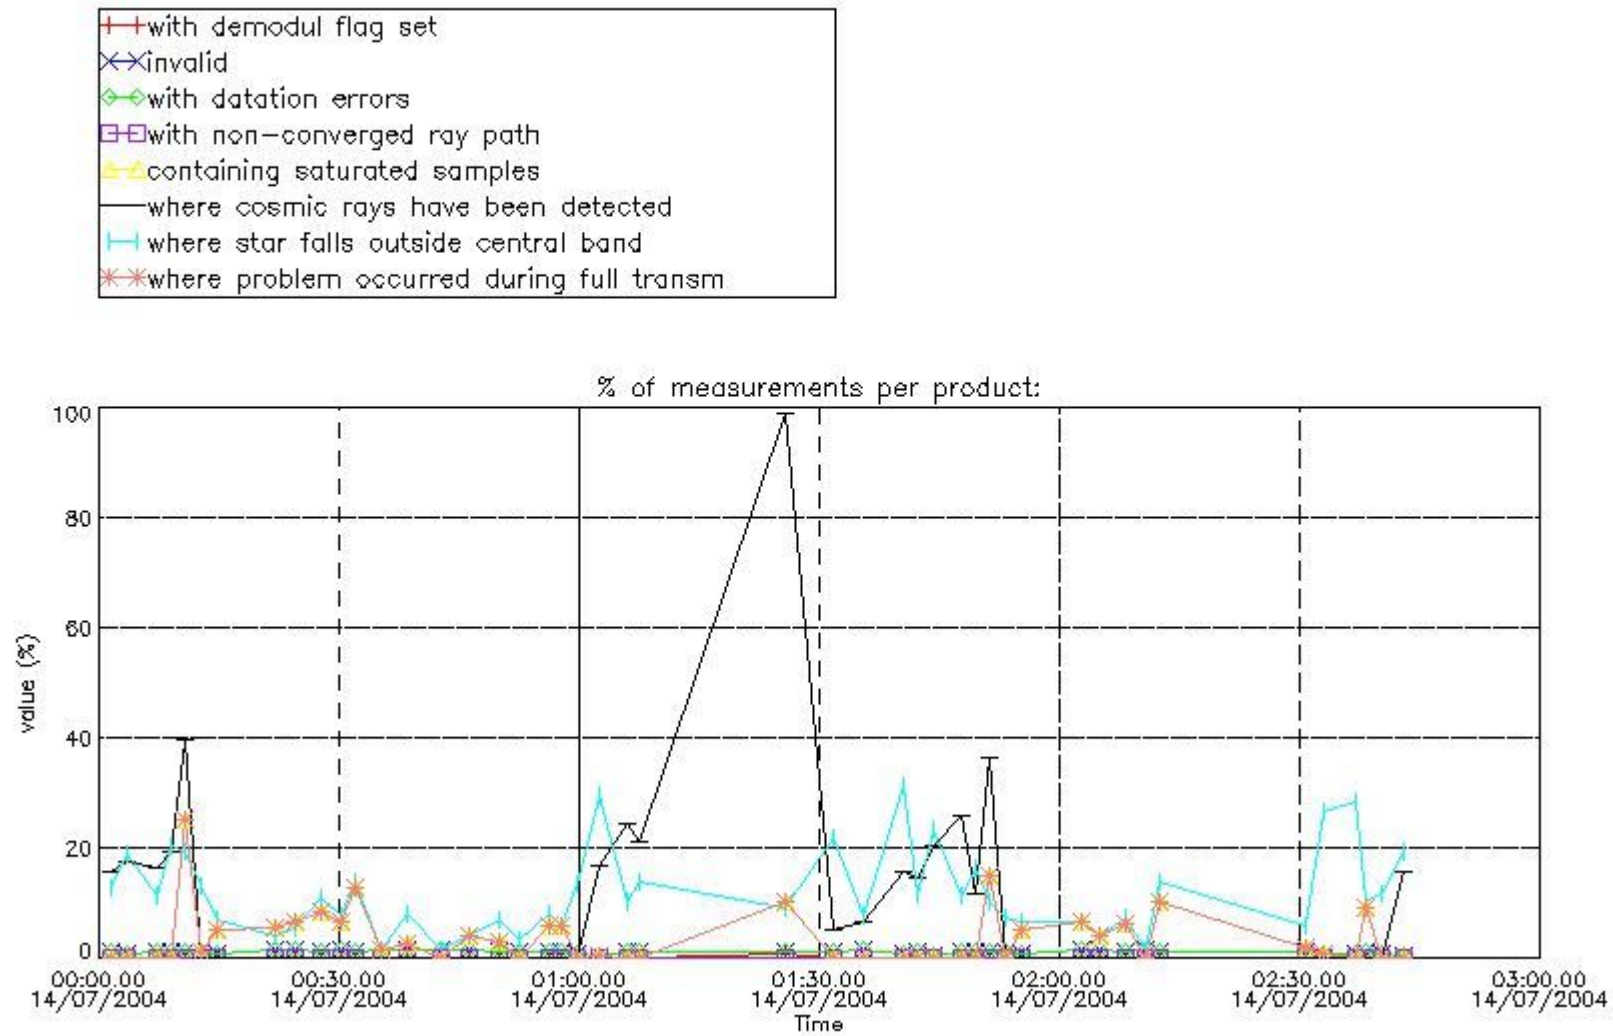

At least one measurement with demodulation flag set:	4.34783 %
Reference spectrum computed from DB:	0.00000 %
Reference spectrum with small number of measurements:	0.00000 %
SATU data not used:	0.00000 %

5.2 Plot quality information per product (time dependant)

5.3 Plot quality information per product (world map)