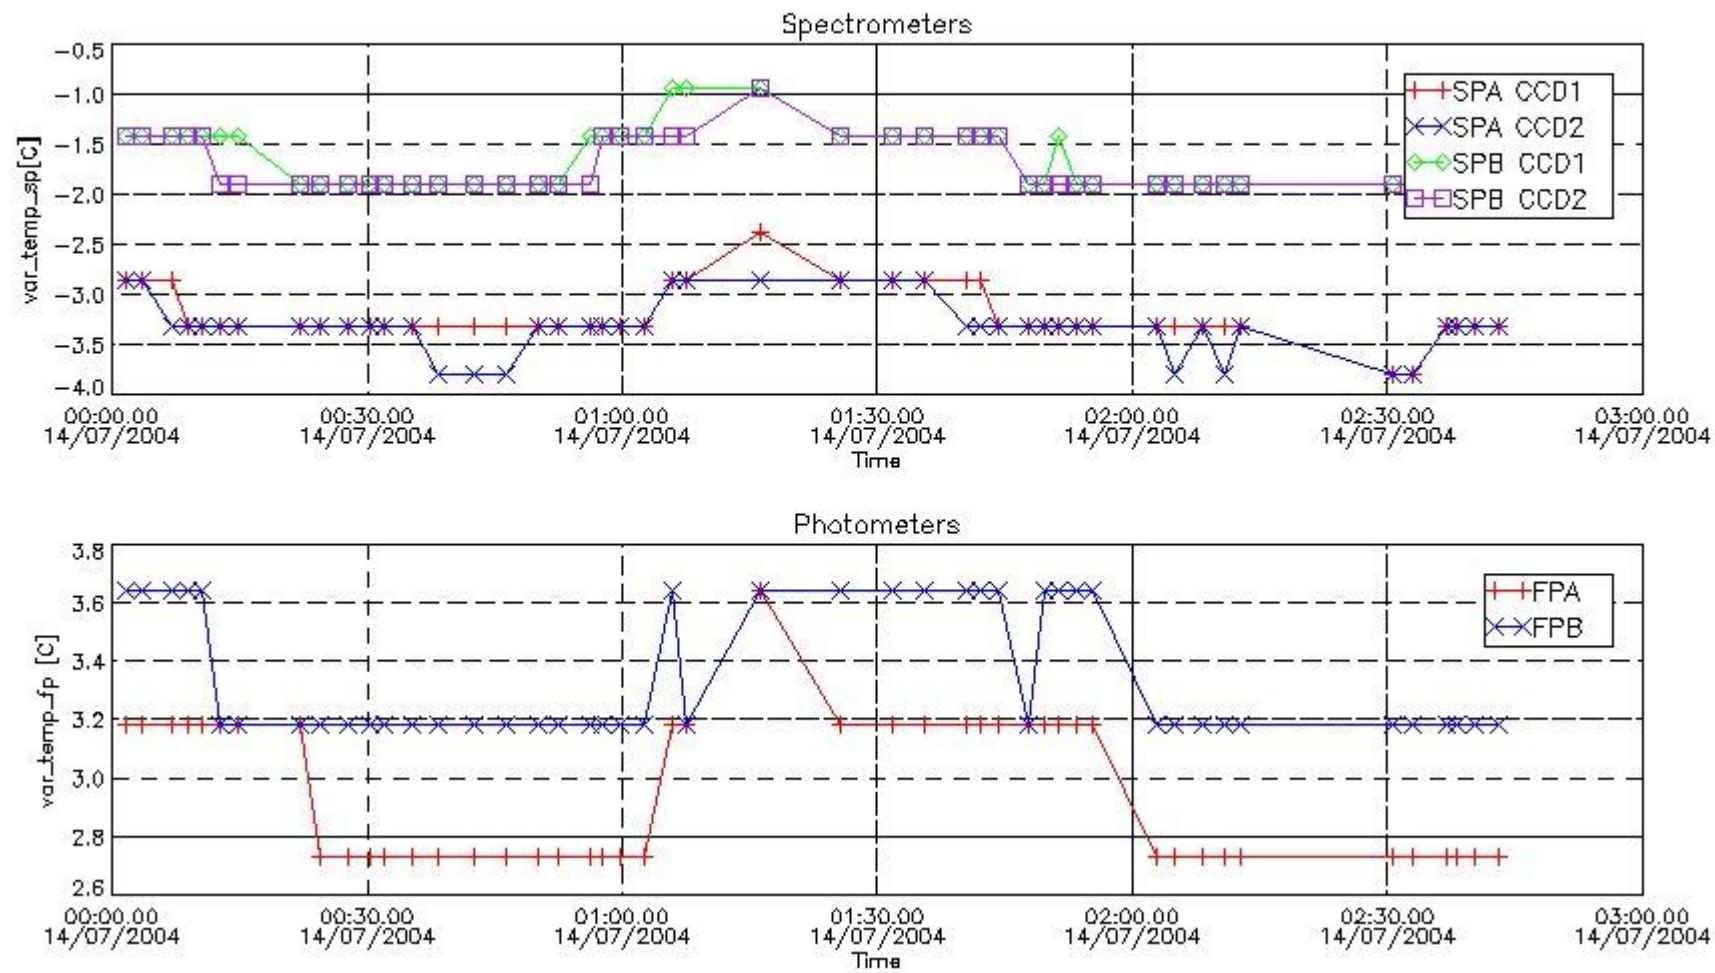

3. Plot of GOMOS spectrometers and photometers temperatures from level 1b data

4. Overview of dark signal processing per product

The Dark Charge (DC) is a temperature-dependant signal added to the useful measurements and it is therefore subtracted from them during the processing. There are two phenomena that produce a continuous increase of the DC: the "hot pixels" (a pixel is "hot" when its DC exceeds by a significant amount its value measured on ground at the same temperature) and the "Random Telegraphic Signal" (abrupt change positive or negative of the CCD pixel signal, random in time, affecting only the DC part of the signal and not the photon generated signal).

In this section a list of products that did not use the Dark Sky Area (DSA) observation for the DC computation is given. It is also provided the mean DC plot per product for dark limb products with no error flag set.

4.1 All products used the DSA observation for the DC computation

4.2 Plot of mean dark charges per product: only products in DARK limb conditions without errors are used