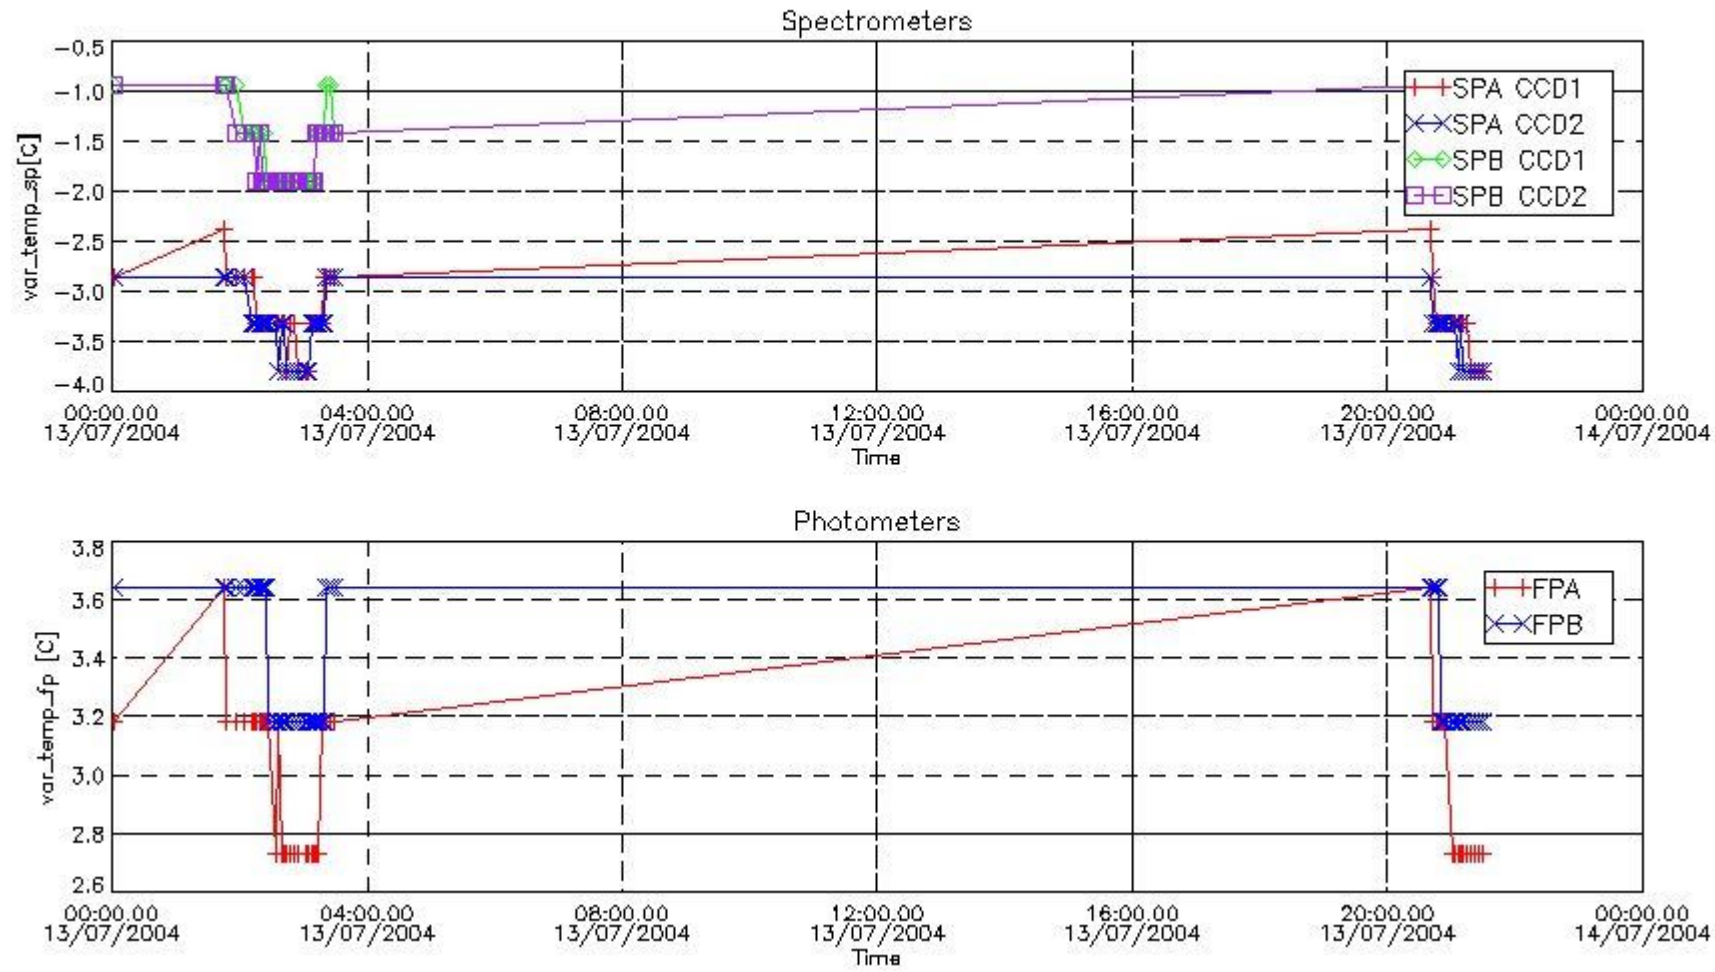

3. Plot of GOMOS spectrometers and photometers temperatures from level 1b data

4. Overview of dark signal processing per product

The Dark Charge (DC) is a temperature-dependant signal added to the useful measurements and it is therefore subtracted from them during the processing. There are two phenomena that produce a continuous increase of the DC: the "hot pixels" (a pixel is "hot" when its DC exceeds by a significant amount its value measured on ground at the same temperature) and the "Random Telegraphic Signal" (abrupt change positive or negative of the CCD pixel signal, random in time, affecting only the DC part of the signal and not the photon generated signal).

In this section a list of products that did not use the Dark Sky Area (DSA) observation for the DC computation is given. It is also provided the mean DC plot per product for dark limb products with no error flag set.

4.1 These products did not use the DSA observation for DC computation:

Product name	DC information
GOM_TRA_1PNPDE20040713_000102_000000812028_00302_12380_0027.N1	DC map used (0)
GOM_TRA_1PNPDE20040713_204021_000000582028_00315_12393_0000.N1	DC map with no T dep. (12)
GOM_TRA_1PNPDE20040713_204219_000000812028_00315_12393_0001.N1	DC map used (0)
GOM_TRA_1PNPDE20040713_204555_000000402028_00315_12393_0002.N1	DC map used (0)
GOM_TRA_1PNPDE20040713_204747_000000452028_00315_12393_0003.N1	DC map used (0)
GOM_TRA_1PNPDE20040713_204927_000000442028_00315_12393_0004.N1	DC map used (0)
GOM_TRA_1PNPDE20040713_205134_000000432028_00315_12393_0005.N1	DC map used (0)
GOM_TRA_1PNPDE20040713_205332_000000872028_00315_12393_0006.N1	DC map used (0)
GOM_TRA_1PNPDE20040713_210055_000000382028_00315_12393_0007.N1	DC map used (0)