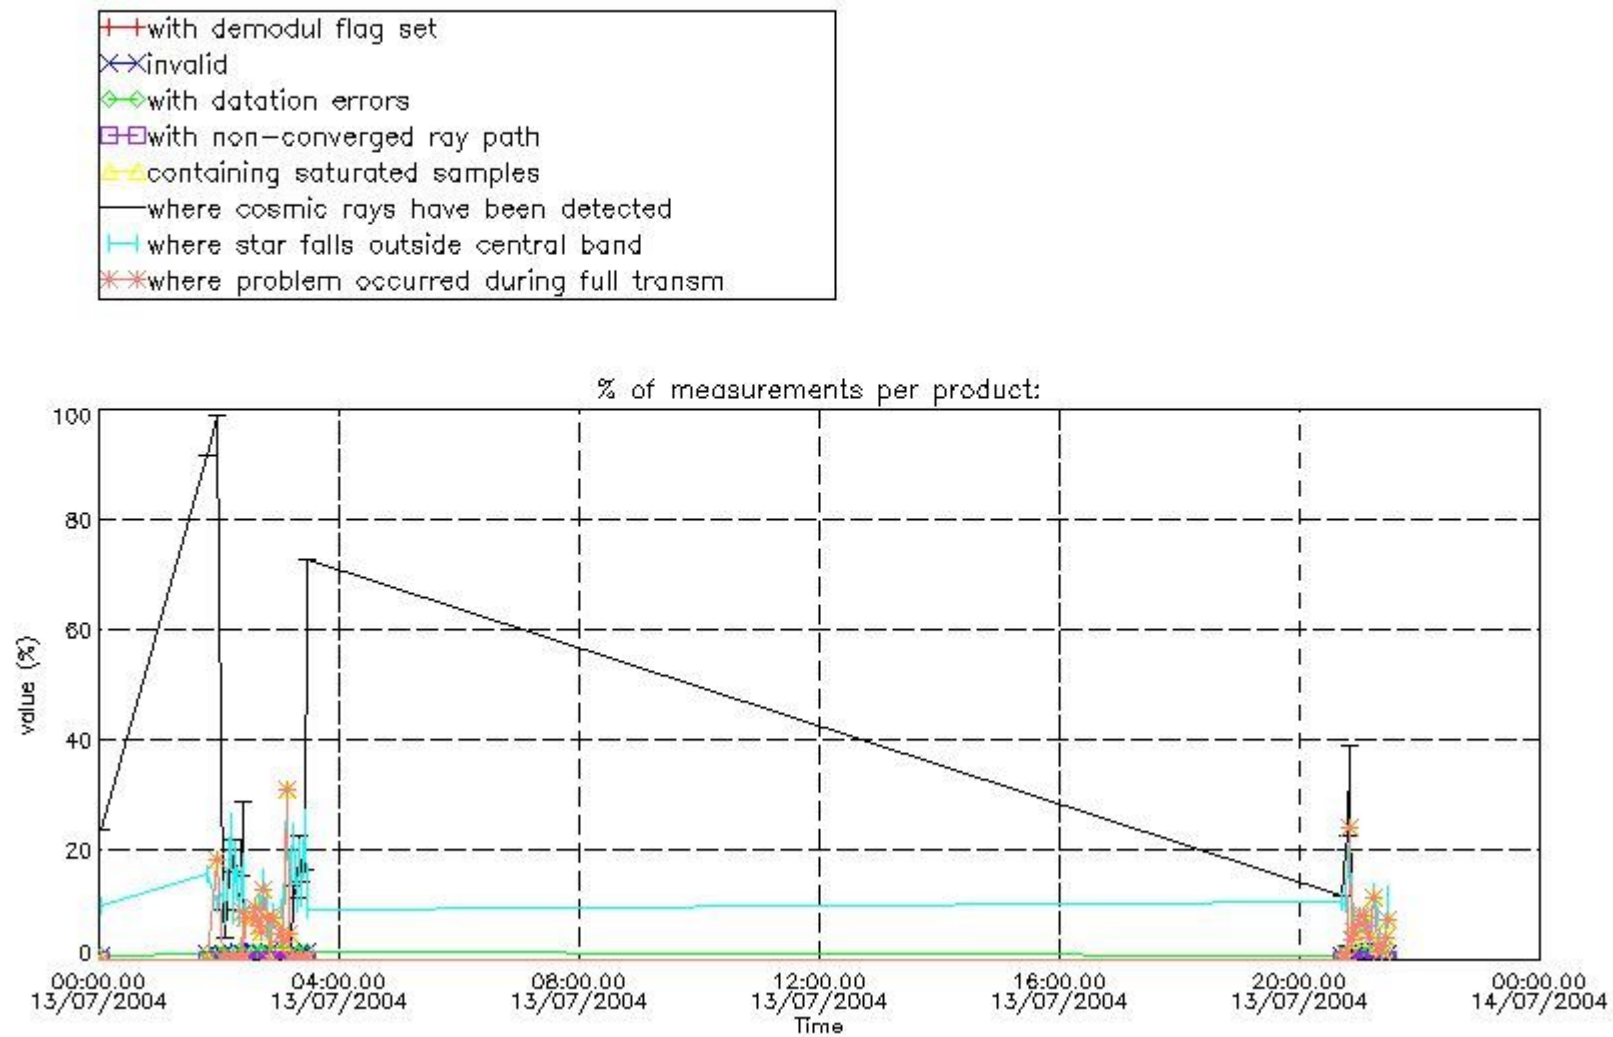

5. Demodulation flag and quality information monitoring

In this section it is presented the modulation information extracted from the pcd (product confidence data) at measurement level and information extracted from the Quality Summary dataset. Only products without errors (error flag in the MPH set to "0") are used.

5.1 Percentage of products during reporting period with:

At least one measurement with demodulation flag set:	6.25000 %
Reference spectrum computed from DB:	0.00000 %
Reference spectrum with small number of measurements:	0.00000 %
SATU data not used:	0.00000 %

5.2 Plot quality information per product (time dependant)

5.3 Plot quality information per product (world map)