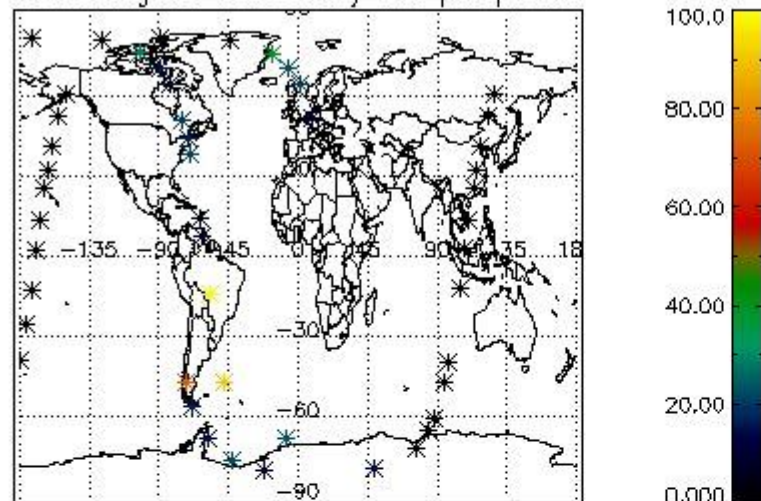

Percentage of cosmic ray hits per profile