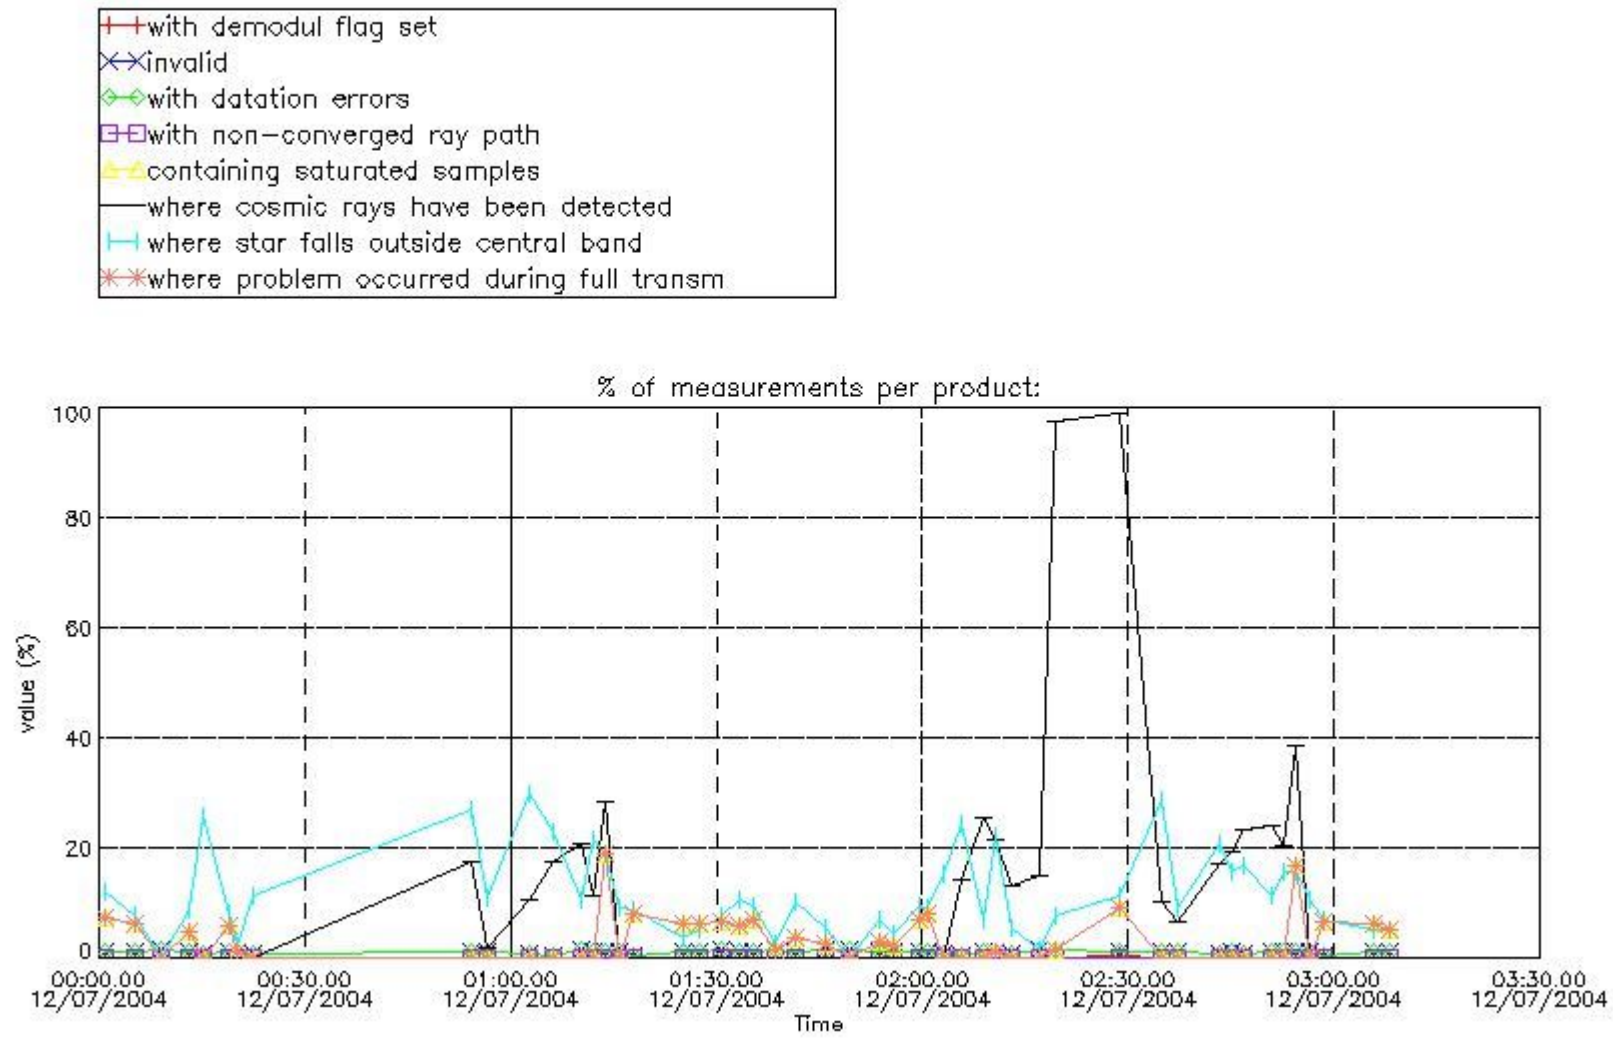

At least one measurement with demodulation flag set:	4.00000 %
Reference spectrum computed from DB:	0.00000 %
Reference spectrum with small number of measurements:	0.00000 %
SATU data not used:	0.00000 %

5.2 Plot quality information per product (time dependant)

5.3 Plot quality information per product (world map)