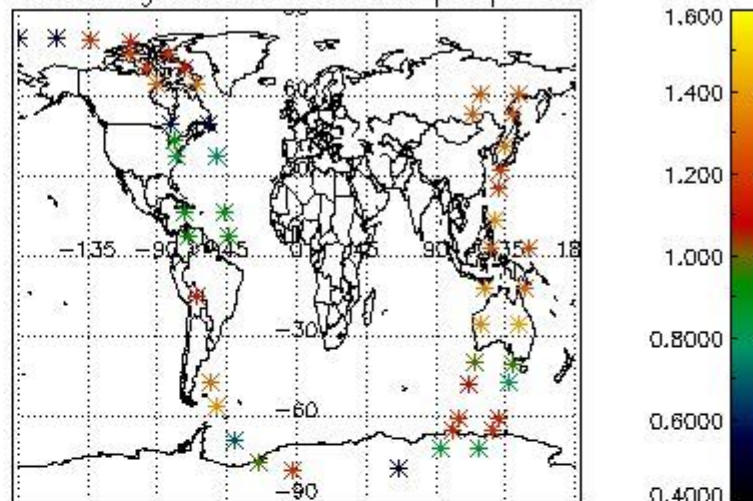

5.2 Plot quality information per product (time dependant)

5.3 Plot quality information per product (world map)

Percentage of cosmic ray hits per profile

Percentage of datation errors per profile

Percentage of star falling outside central band per profile