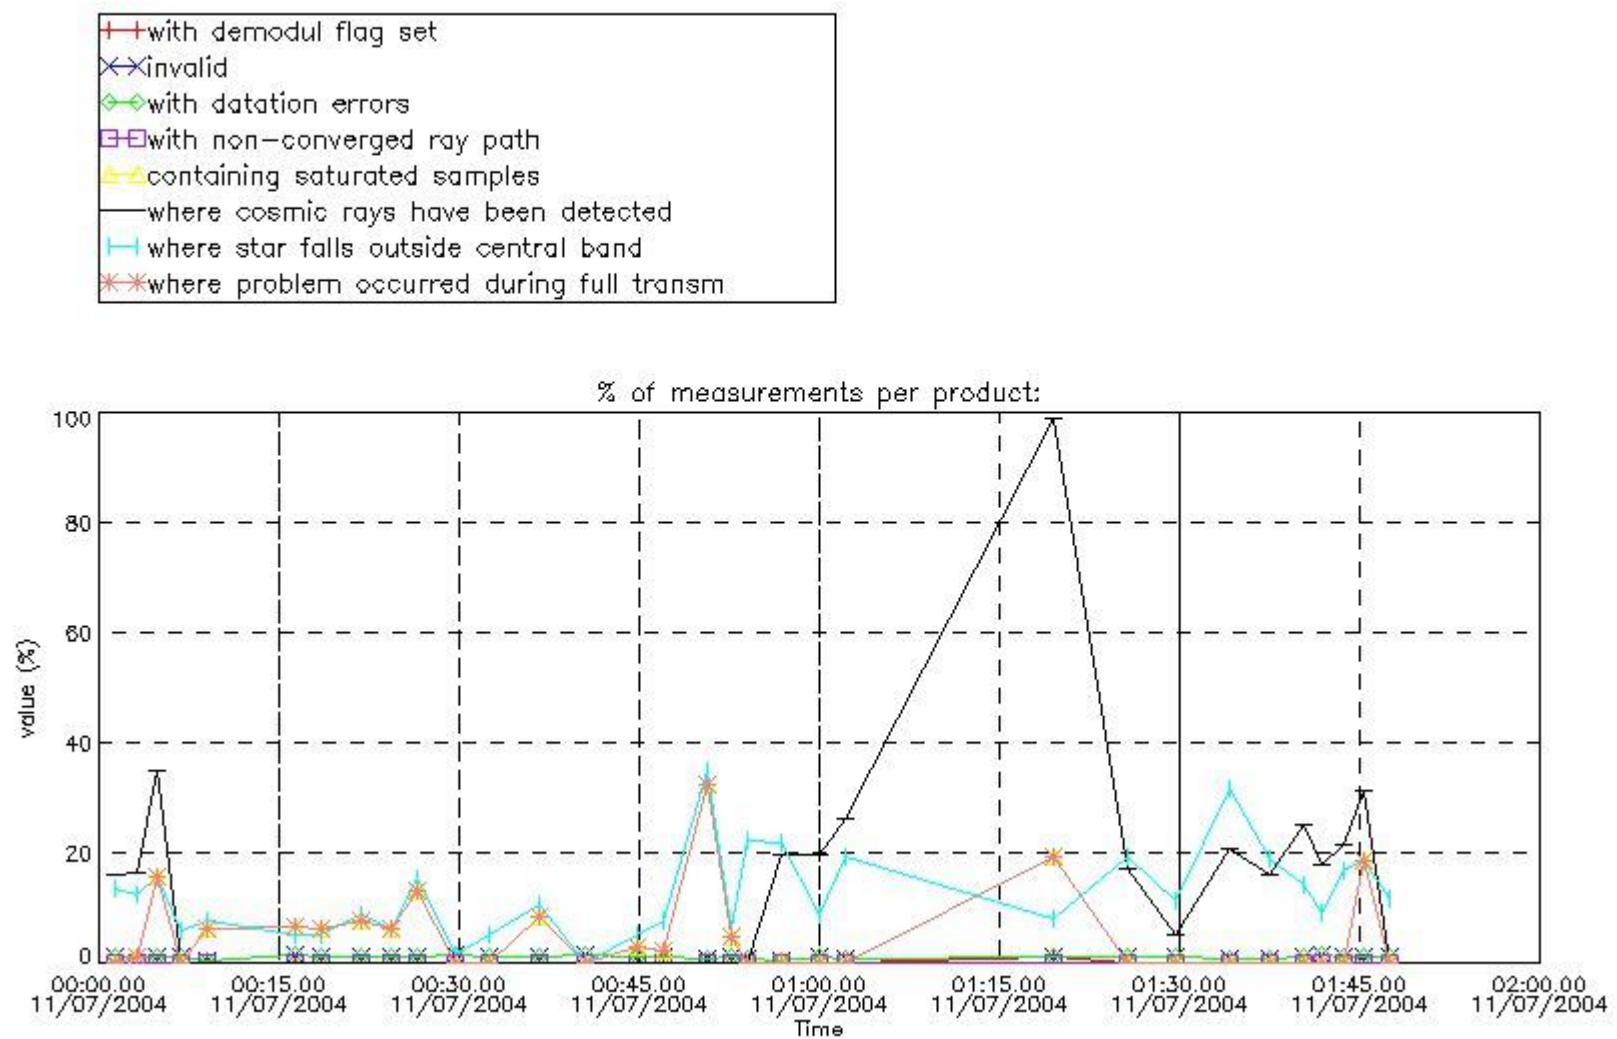

At least one measurement with demodulation flag set:	3.12500 %
Reference spectrum computed from DB:	0.00000 %
Reference spectrum with small number of measurements:	0.00000 %
SATU data not used:	0.00000 %

5.2 Plot quality information per product (time dependant)

5.3 Plot quality information per product (world map)