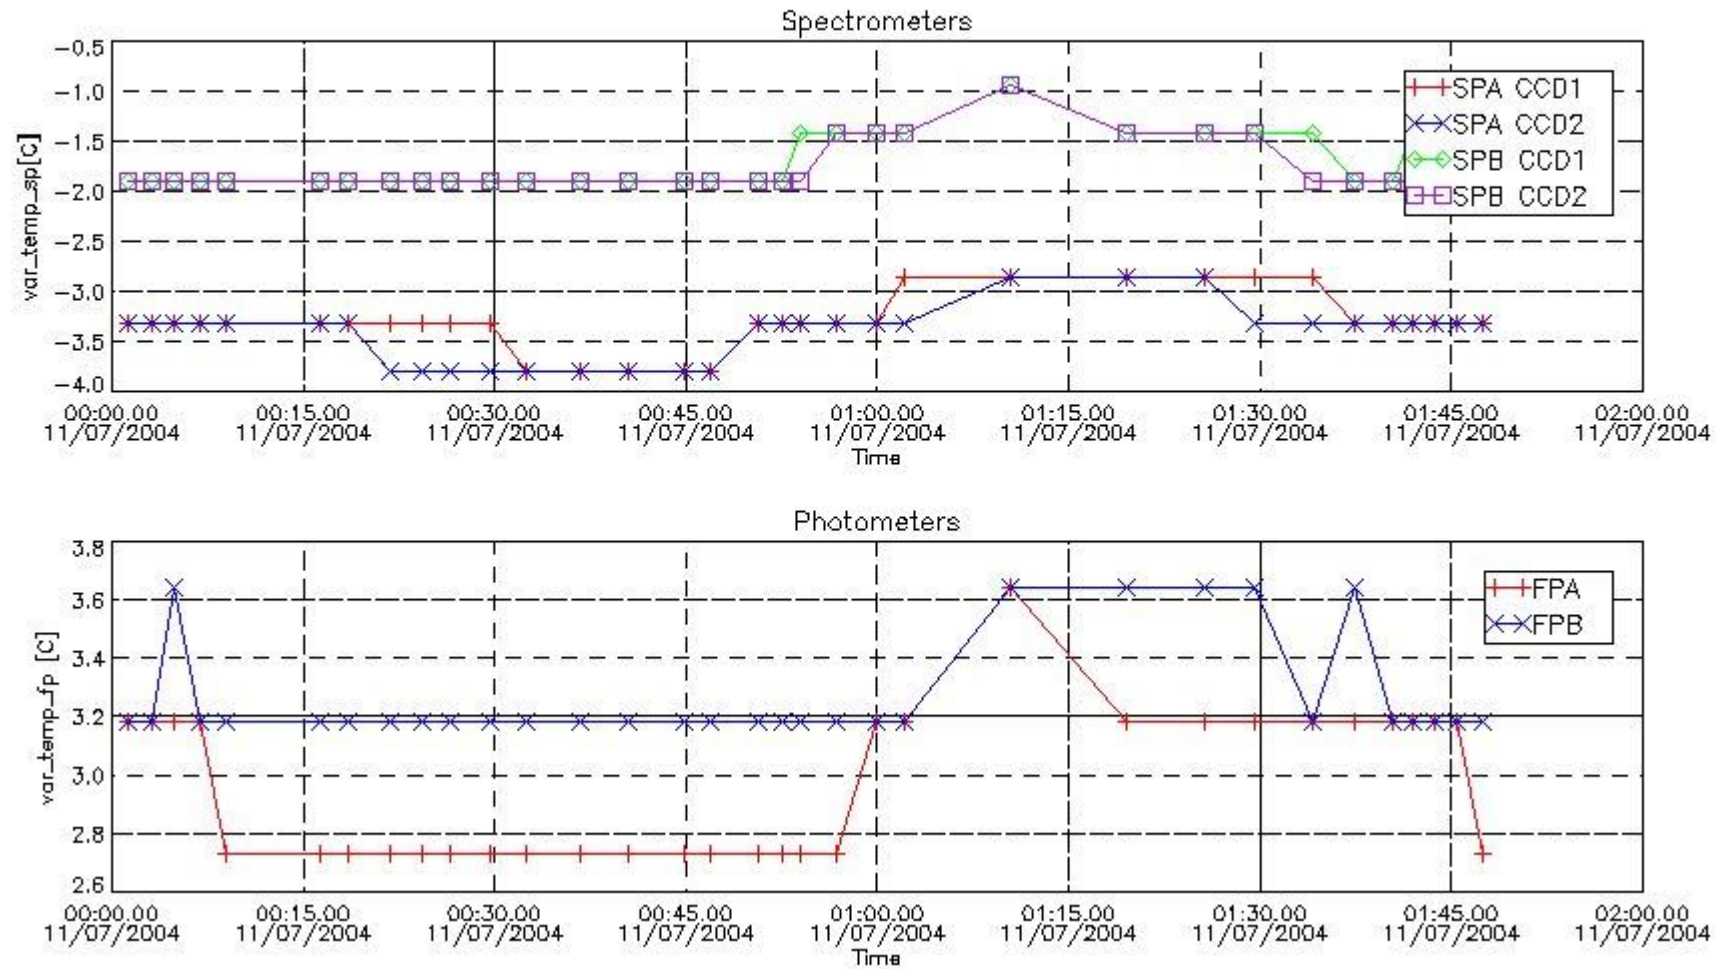

4. Overview of dark signal processing per product

The Dark Charge (DC) is a temperature-dependant signal added to the useful measurements and it is therefore subtracted from them during the processing. There are two phenomena that produce a continuous increase of the DC: the "hot pixels" (a pixel is "hot" when its DC exceeds by a significant amount its value measured on ground at the same temperature) and the "Random Telegraphic Signal" (abrupt change positive or negative of the CCD pixel signal, random in time, affecting only the DC part of the signal and not the photon generated signal).

In this section a list of products that did not use the Dark Sky Area (DSA) observation for the DC computation is given. It is also provided the mean DC plot per product for dark limb products with no error flag set.

4.1 All products used the DSA observation for the DC computation

4.2 Plot of mean dark charges per product: only products in DARK limb conditions without errors are used