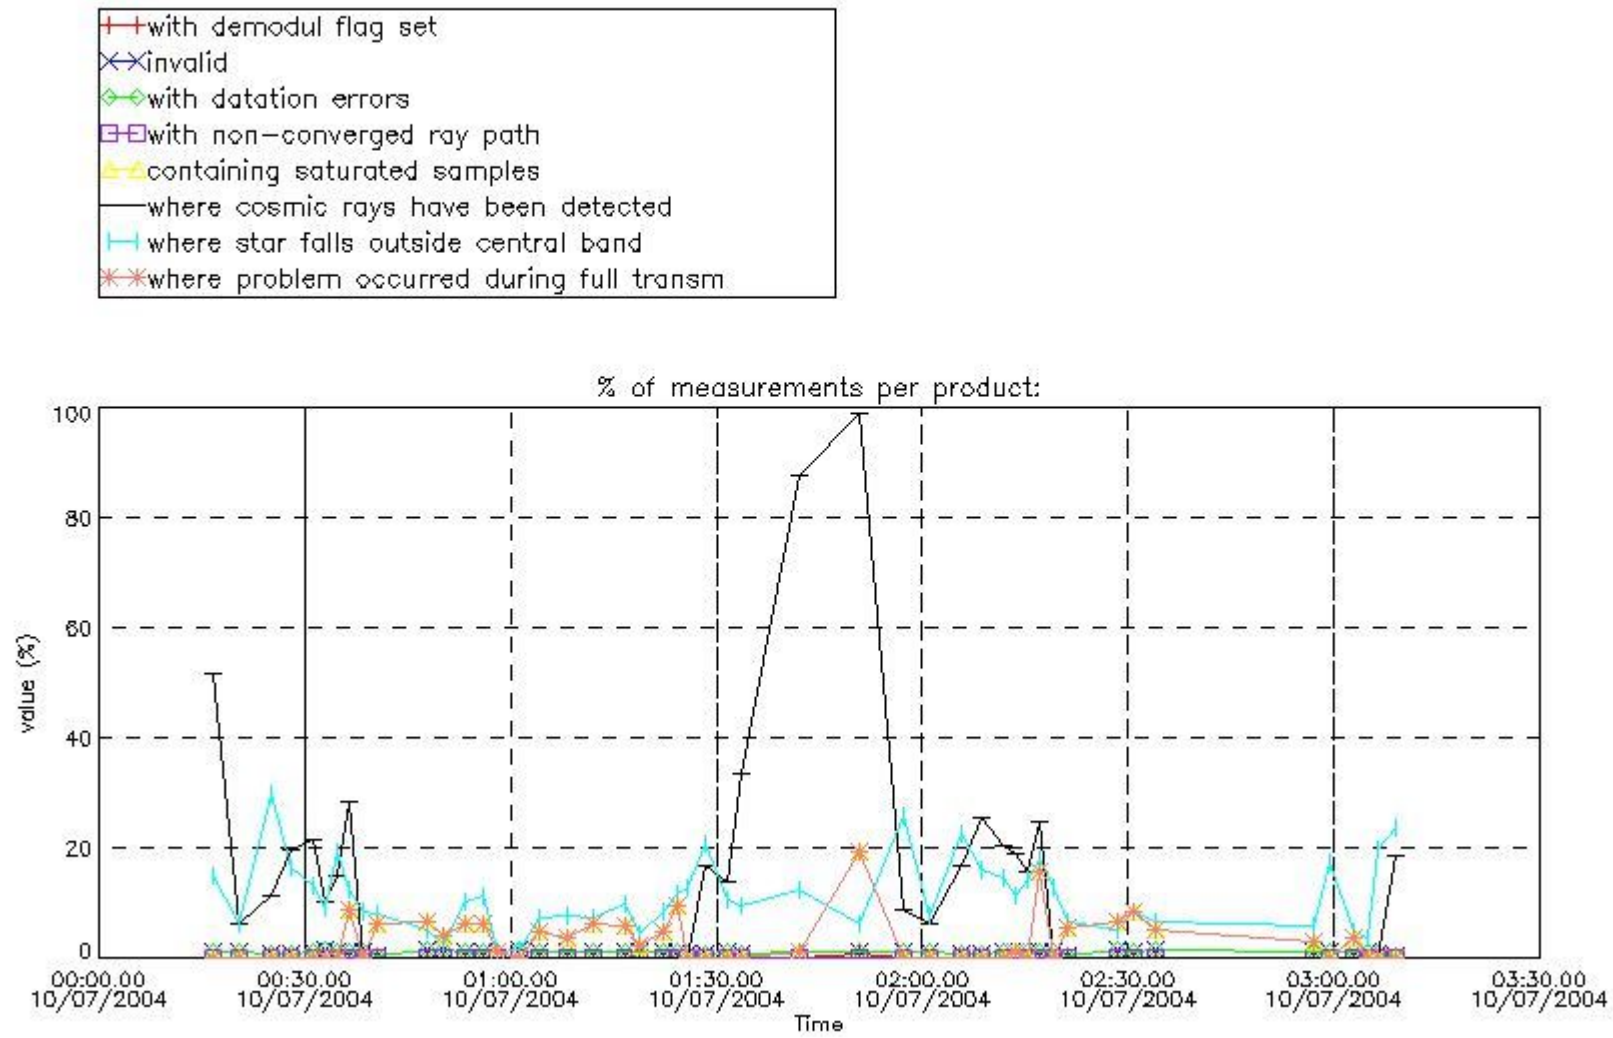

At least one measurement with demodulation flag set:	6.25000 %
Reference spectrum computed from DB:	0.00000 %
Reference spectrum with small number of measurements:	0.00000 %
SATU data not used:	0.00000 %

5.2 Plot quality information per product (time dependant)

5.3 Plot quality information per product (world map)