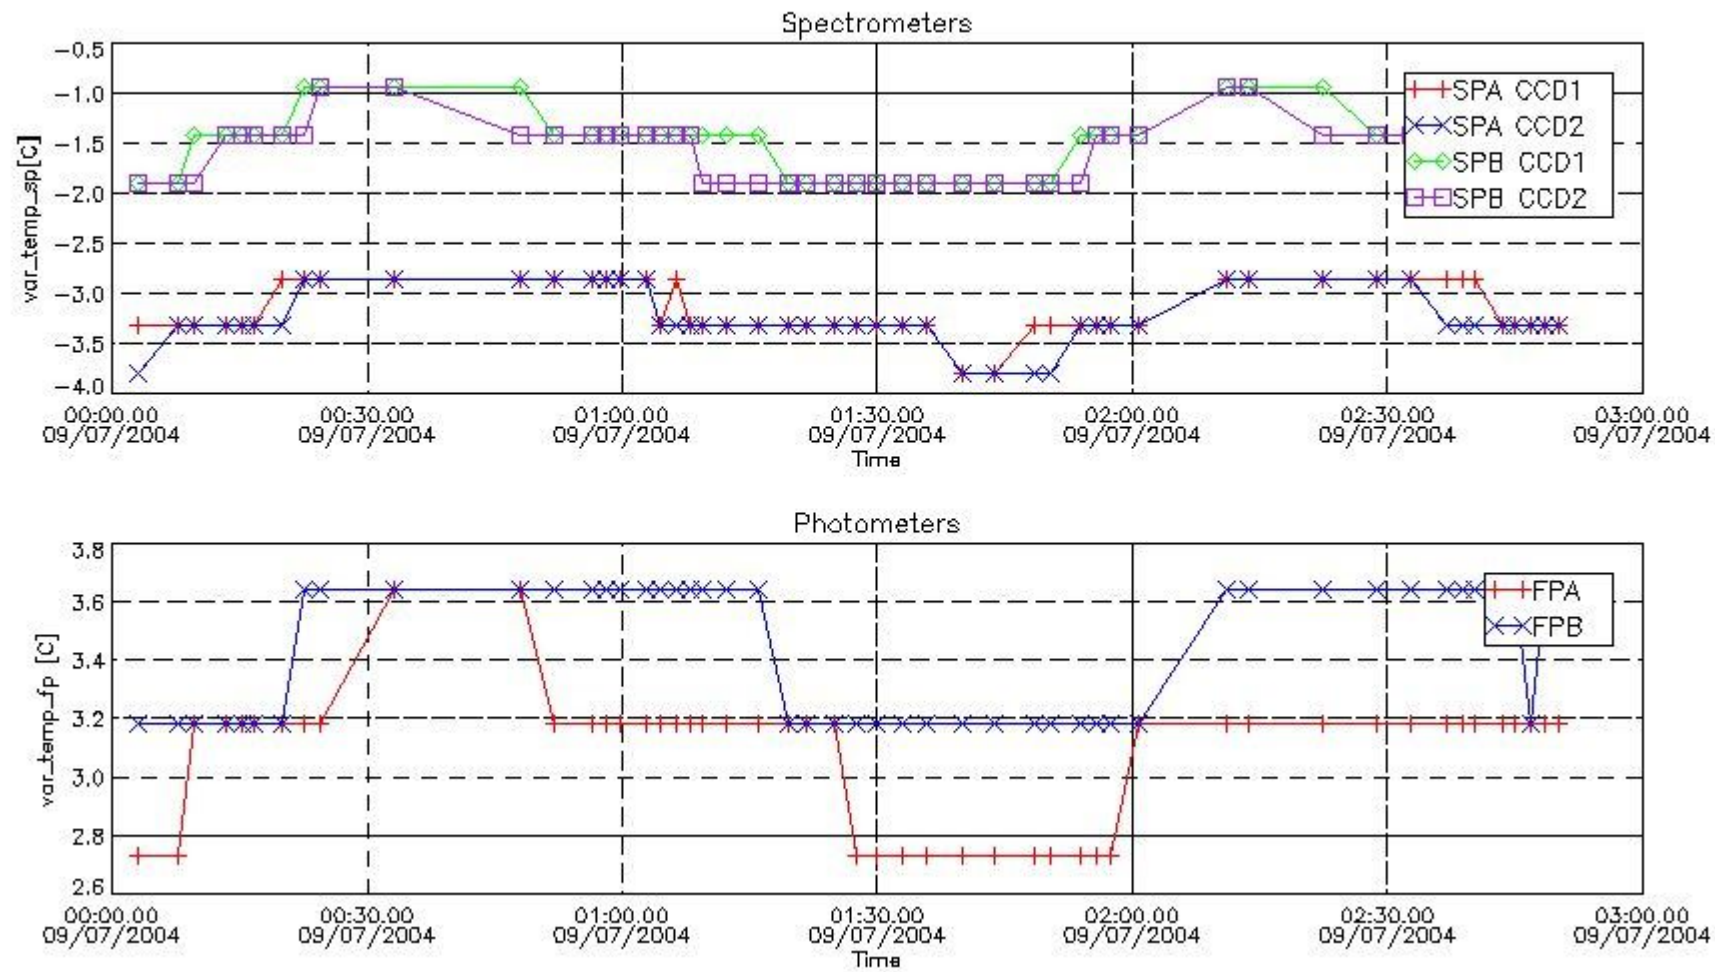

3. Plot of GOMOS spectrometers and photometers temperatures from level 1b data

4. Overview of dark signal processing per product

The Dark Charge (DC) is a temperature-dependant signal added to the useful measurements and it is therefore subtracted from them during the processing. There are two phenomena that produce a continuous increase of the DC: the "hot pixels" (a pixel is "hot" when its DC exceeds by a significant amount its value measured on ground at the same temperature) and the "Random Telegraphic Signal" (abrupt change positive or negative of the CCD pixel signal, random in time, affecting only the DC part of the signal and not the photon generated signal).

In this section a list of products that did not use the Dark Sky Area (DSA) observation for the DC computation is given. It is also provided the mean DC plot per product for dark limb products with no error flag set.

4.1 All products used the DSA observation for the DC computation

4.2 Plot of mean dark charges per product: only products in DARK limb conditions without errors are used