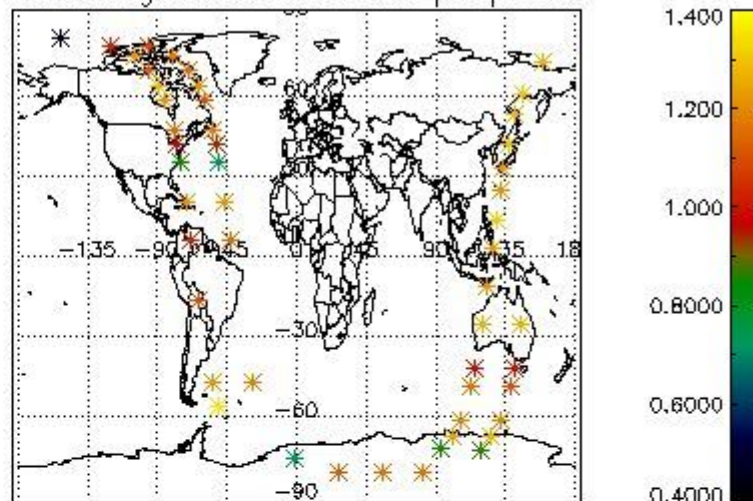

5.2 Plot quality information per product (time dependant)

5.3 Plot quality information per product (world map)

Percentage of cosmic ray hits per profile

Percentage of datation errors per profile

Percentage of star falling outside central band per profile

Percentage of saturation errors per profile

6. Statistics and plot of tangent altitude of the last measurement (DARK & BRIGHT products without errors)

6.1 Statistics on tangent altitude lost:

Statistics	DARK	BRIGHT	TWILIGHT
Mean:	16.381	18.173	16.008
St. deviation:	2.8984	4.0599	5.0677
Maximum:	20.716	25.217	25.561
Minimum:	11.290	8.7644	5.4704
Number of data:	9.0000	28.000	13.000