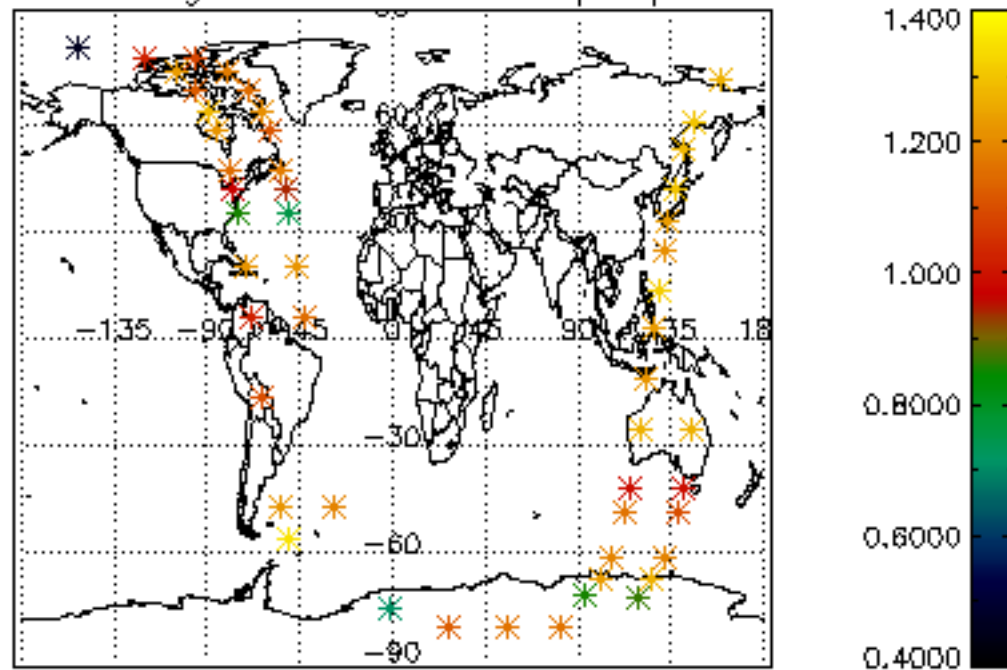

Percentage of datation errors per profile