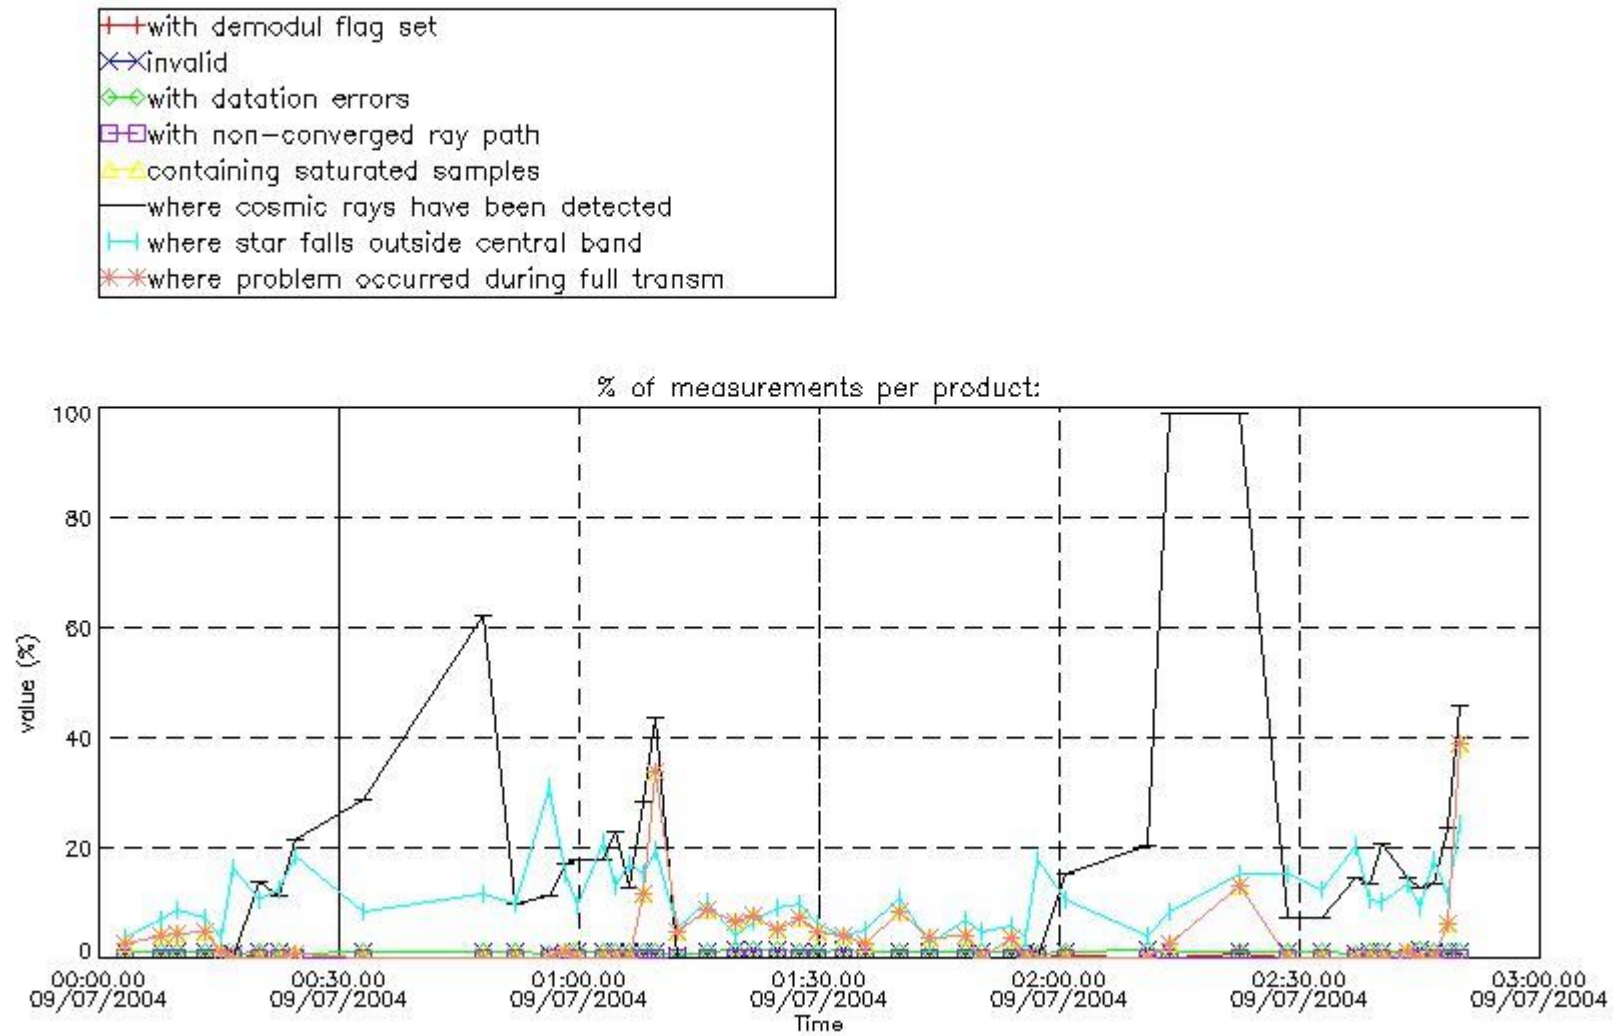

At least one measurement with demodulation flag set:	12.0000 %
Reference spectrum computed from DB:	0.00000 %
Reference spectrum with small number of measurements:	0.00000 %
SATU data not used:	0.00000 %

5.2 Plot quality information per product (time dependant)

5.3 Plot quality information per product (world map)