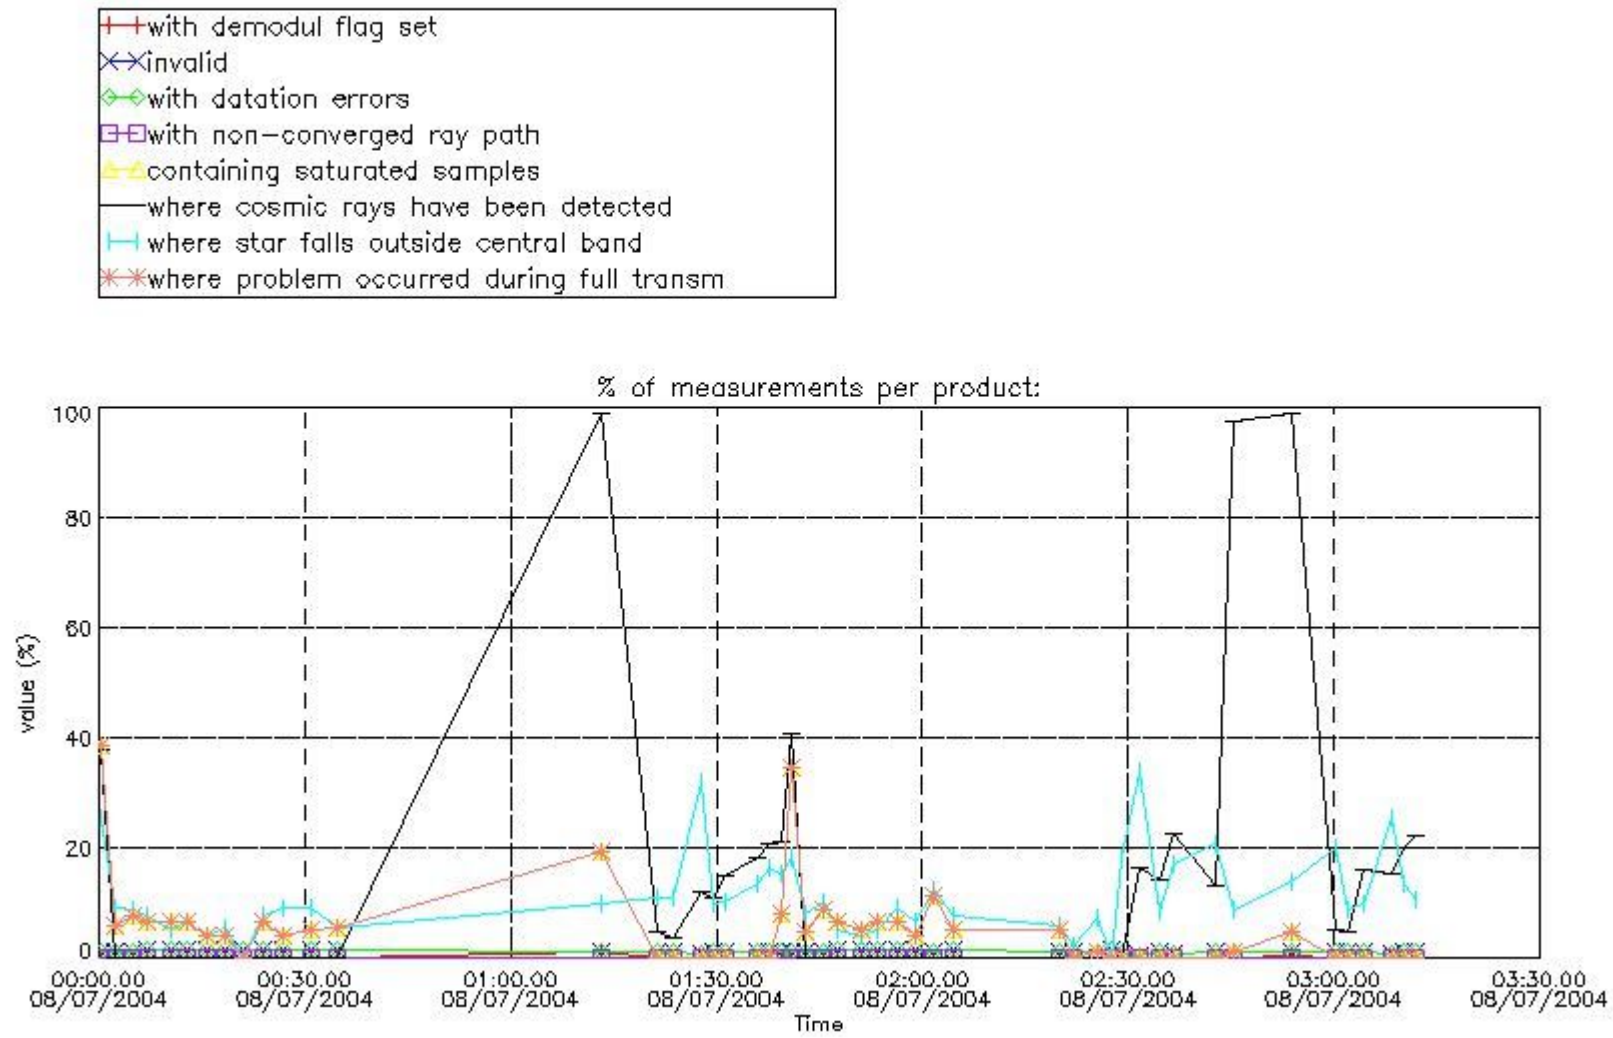

At least one measurement with demodulation flag set:	6.12245 %
Reference spectrum computed from DB:	0.00000 %
Reference spectrum with small number of measurements:	0.00000 %
SATU data not used:	0.00000 %

5.2 Plot quality information per product (time dependant)

5.3 Plot quality information per product (world map)