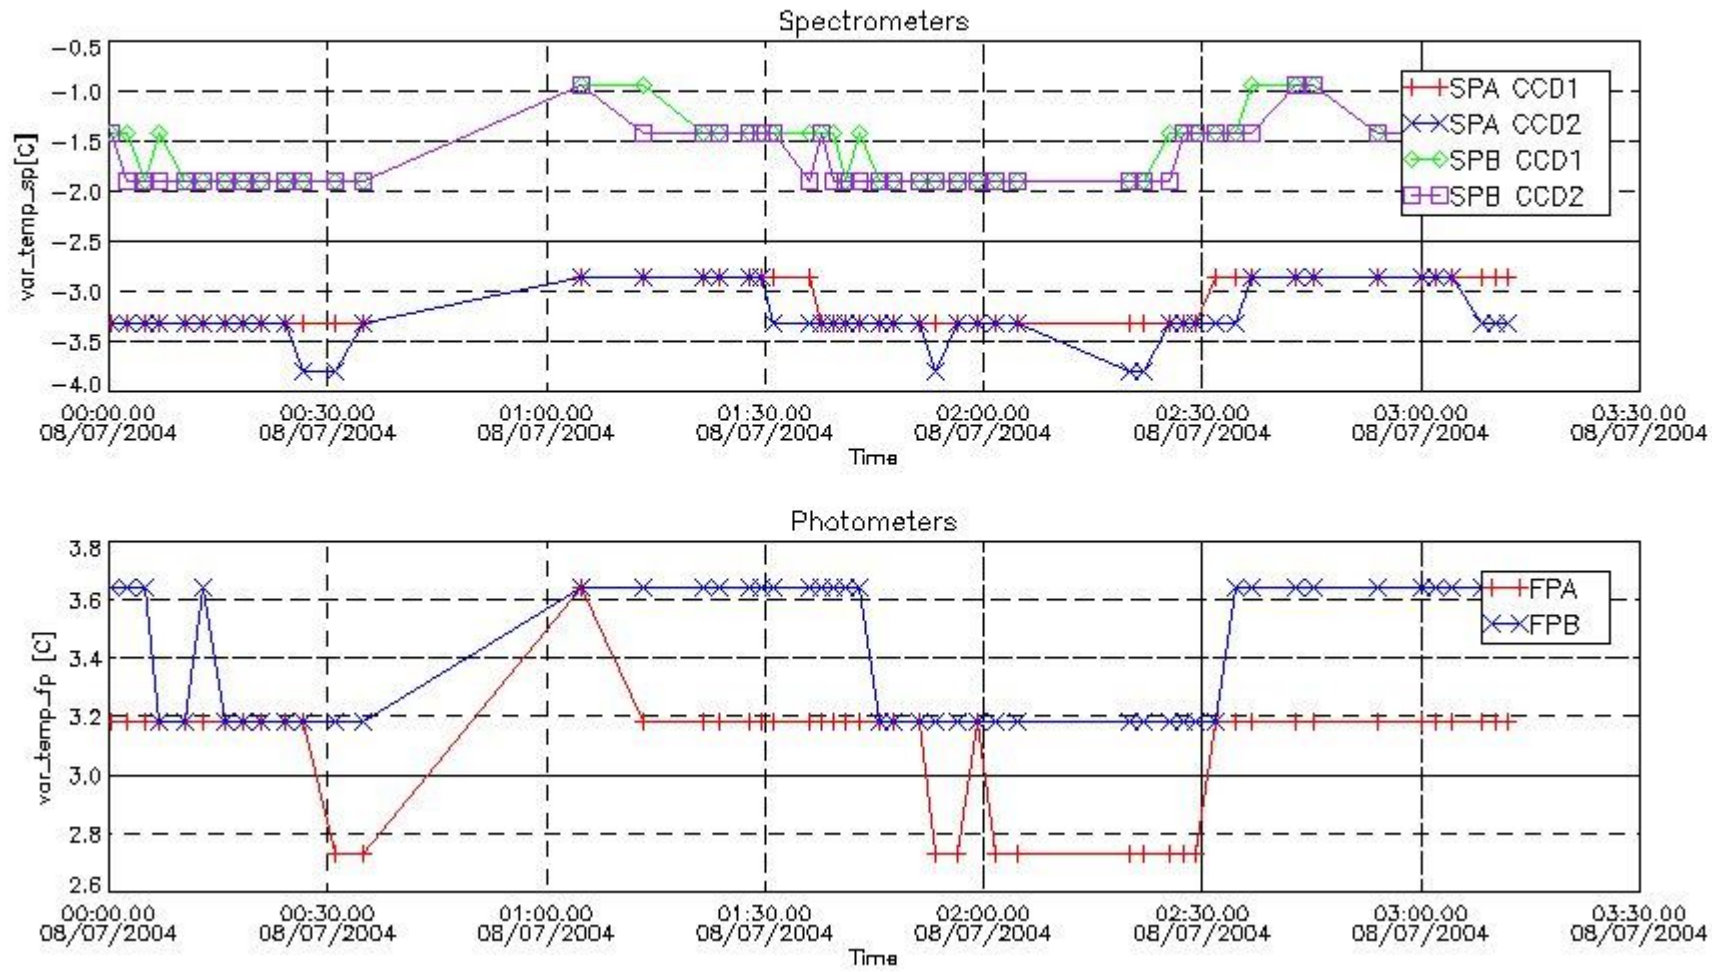

3. Plot of GOMOS spectrometers and photometers temperatures from level 1b data

4. Overview of dark signal processing per product

The Dark Charge (DC) is a temperature-dependant signal added to the useful measurements and it is therefore subtracted from them during the processing. There are two phenomena that produce a continuous increase of the DC: the "hot pixels" (a pixel is "hot" when its DC exceeds by a significant amount its value measured on ground at the same temperature) and the "Random Telegraphic Signal" (abrupt change positive or negative of the CCD pixel signal, random in time, affecting only the DC part of the signal and not the photon generated signal).

In this section a list of products that did not use the Dark Sky Area (DSA) observation for the DC computation is given. It is also provided the mean DC plot per product for dark limb products with no error flag set.

4.1 All products used the DSA observation for the DC computation

4.2 Plot of mean dark charges per product: only products in DARK limb conditions without errors are used