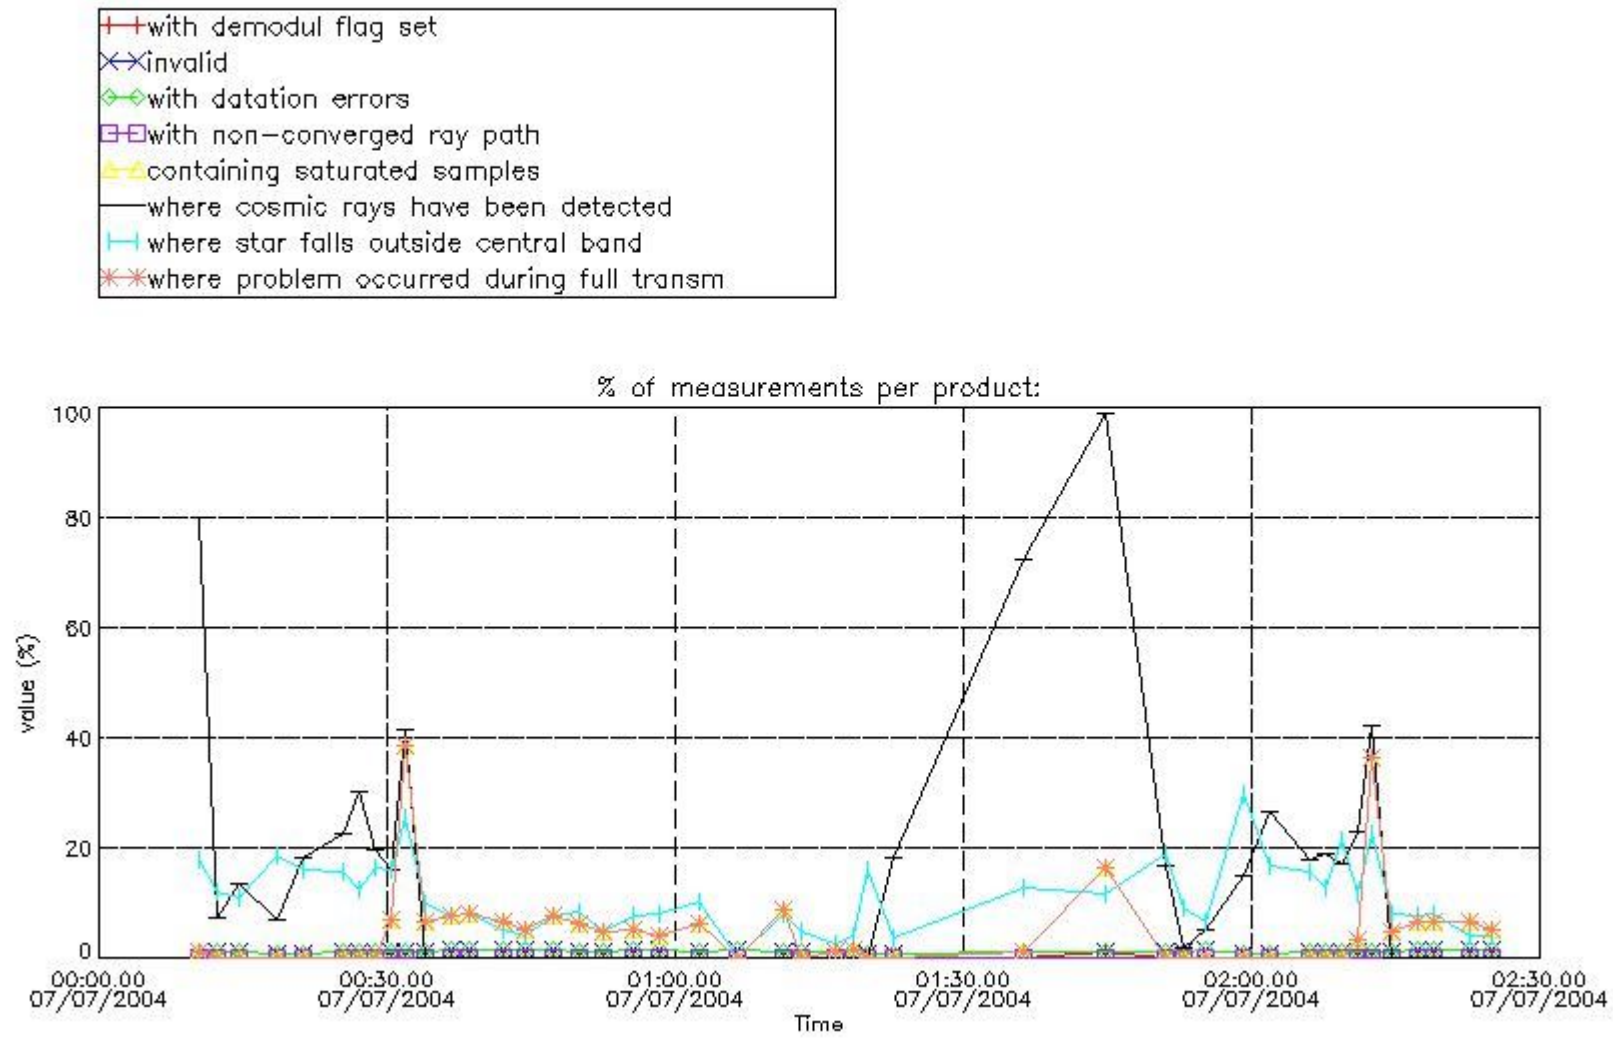

At least one measurement with demodulation flag set:	8.88889 %
Reference spectrum computed from DB:	0.00000 %
Reference spectrum with small number of measurements:	0.00000 %
SATU data not used:	0.00000 %

5.2 Plot quality information per product (time dependant)

5.3 Plot quality information per product (world map)