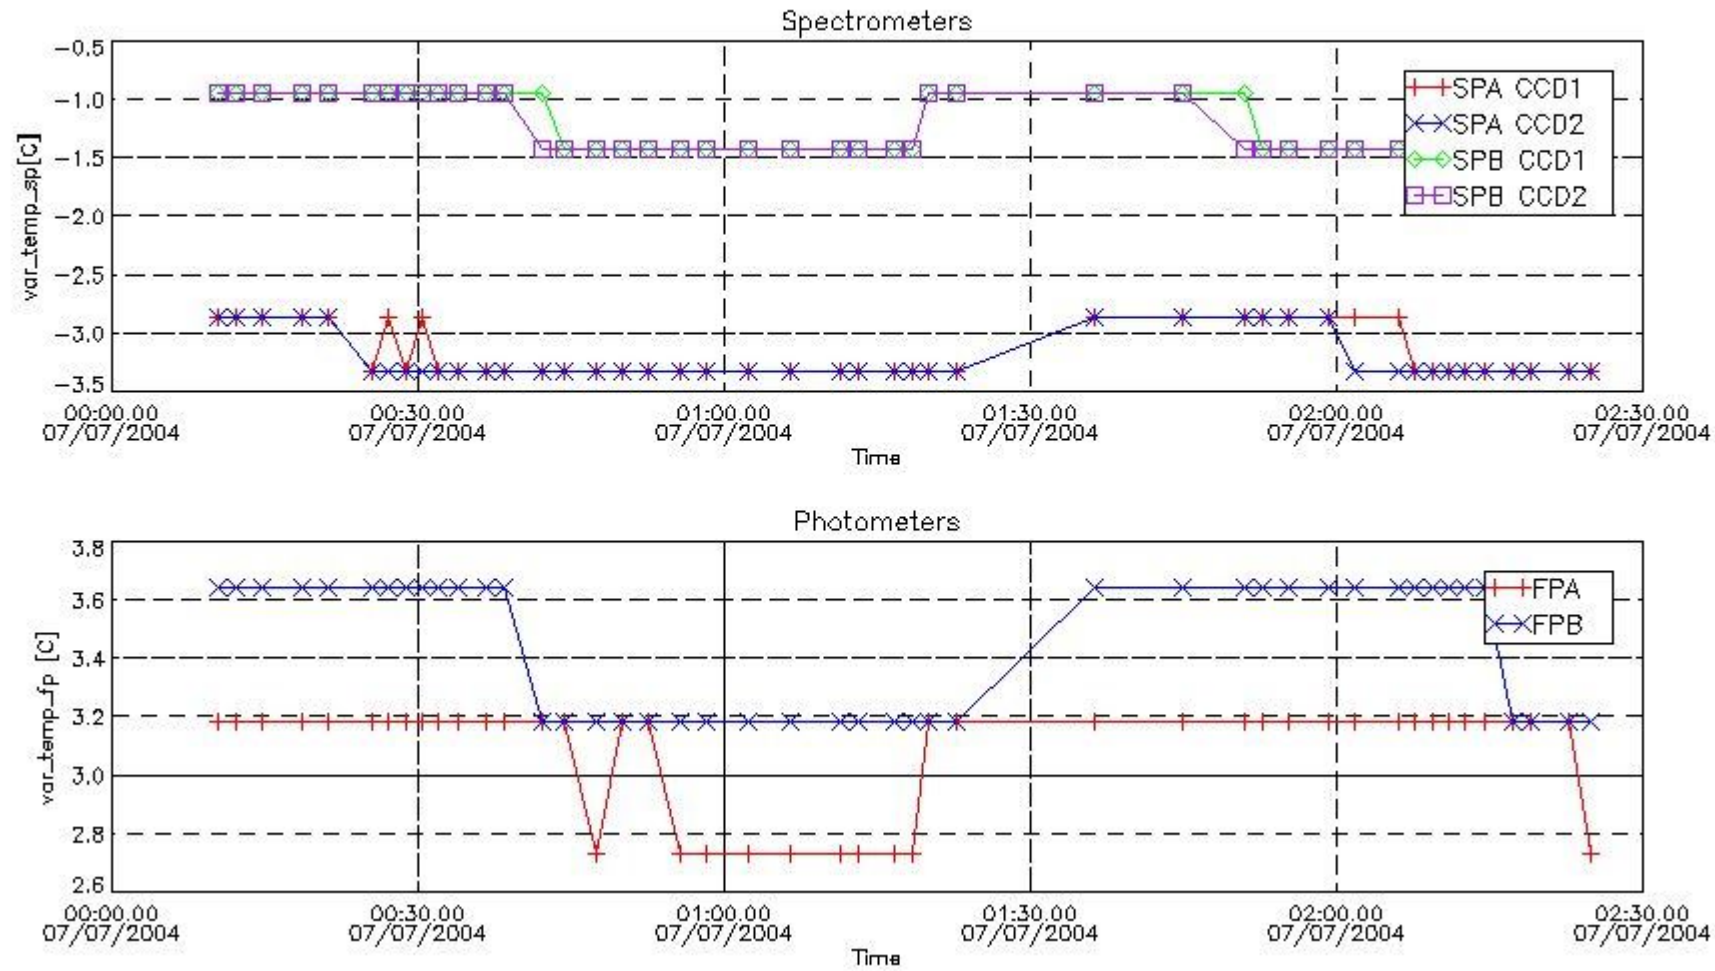

4. Overview of dark signal processing per product

The Dark Charge (DC) is a temperature-dependant signal added to the useful measurements and it is therefore subtracted from them during the processing. There are two phenomena that produce a continuous increase of the DC: the "hot pixels" (a pixel is "hot" when its DC exceeds by a significant amount its value measured on ground at the same temperature) and the "Random Telegraphic Signal" (abrupt change positive or negative of the CCD pixel signal, random in time, affecting only the DC part of the signal and not the photon generated signal).

In this section a list of products that did not use the Dark Sky Area (DSA) observation for the DC computation is given. It is also provided the mean DC plot per product for dark limb products with no error flag set.

4.1 All products used the DSA observation for the DC computation

4.2 Plot of mean dark charges per product: only products in DARK limb conditions without errors are used