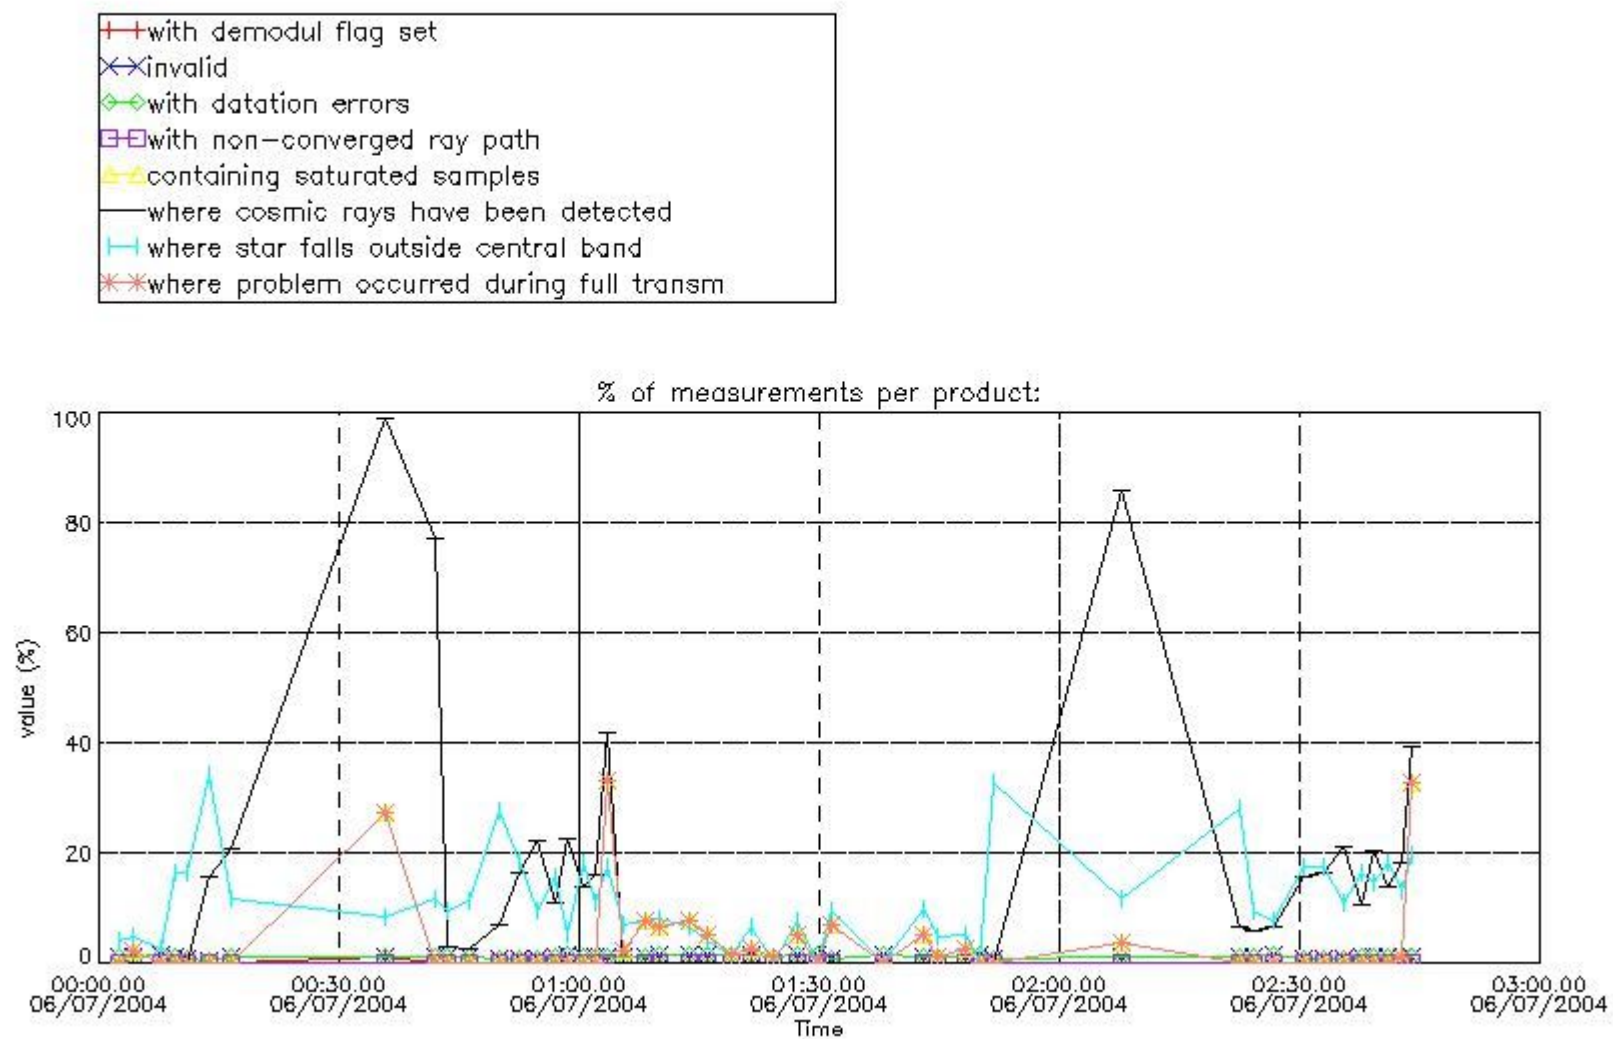

At least one measurement with demodulation flag set:	4.16667 %
Reference spectrum computed from DB:	0.00000 %
Reference spectrum with small number of measurements:	0.00000 %
SATU data not used:	0.00000 %

5.2 Plot quality information per product (time dependant)

5.3 Plot quality information per product (world map)