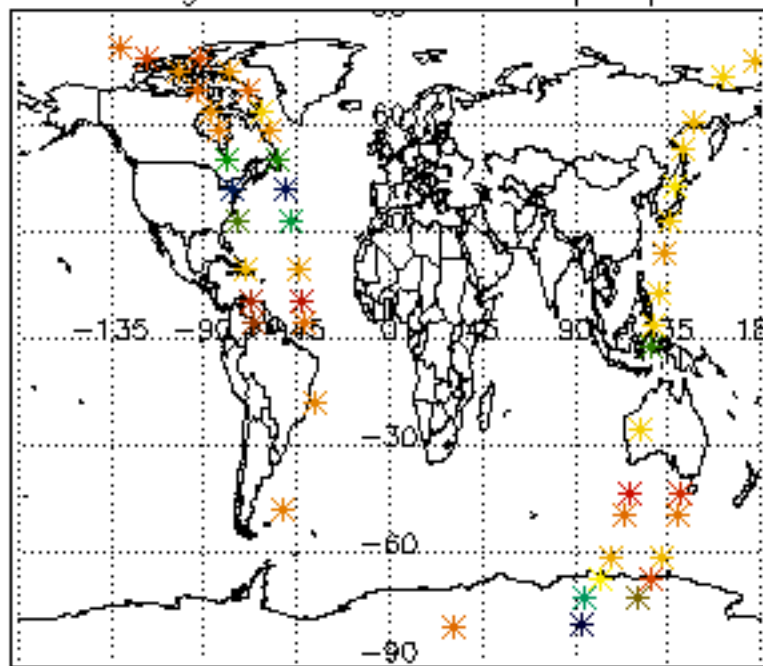

Percentage of datation errors per profile