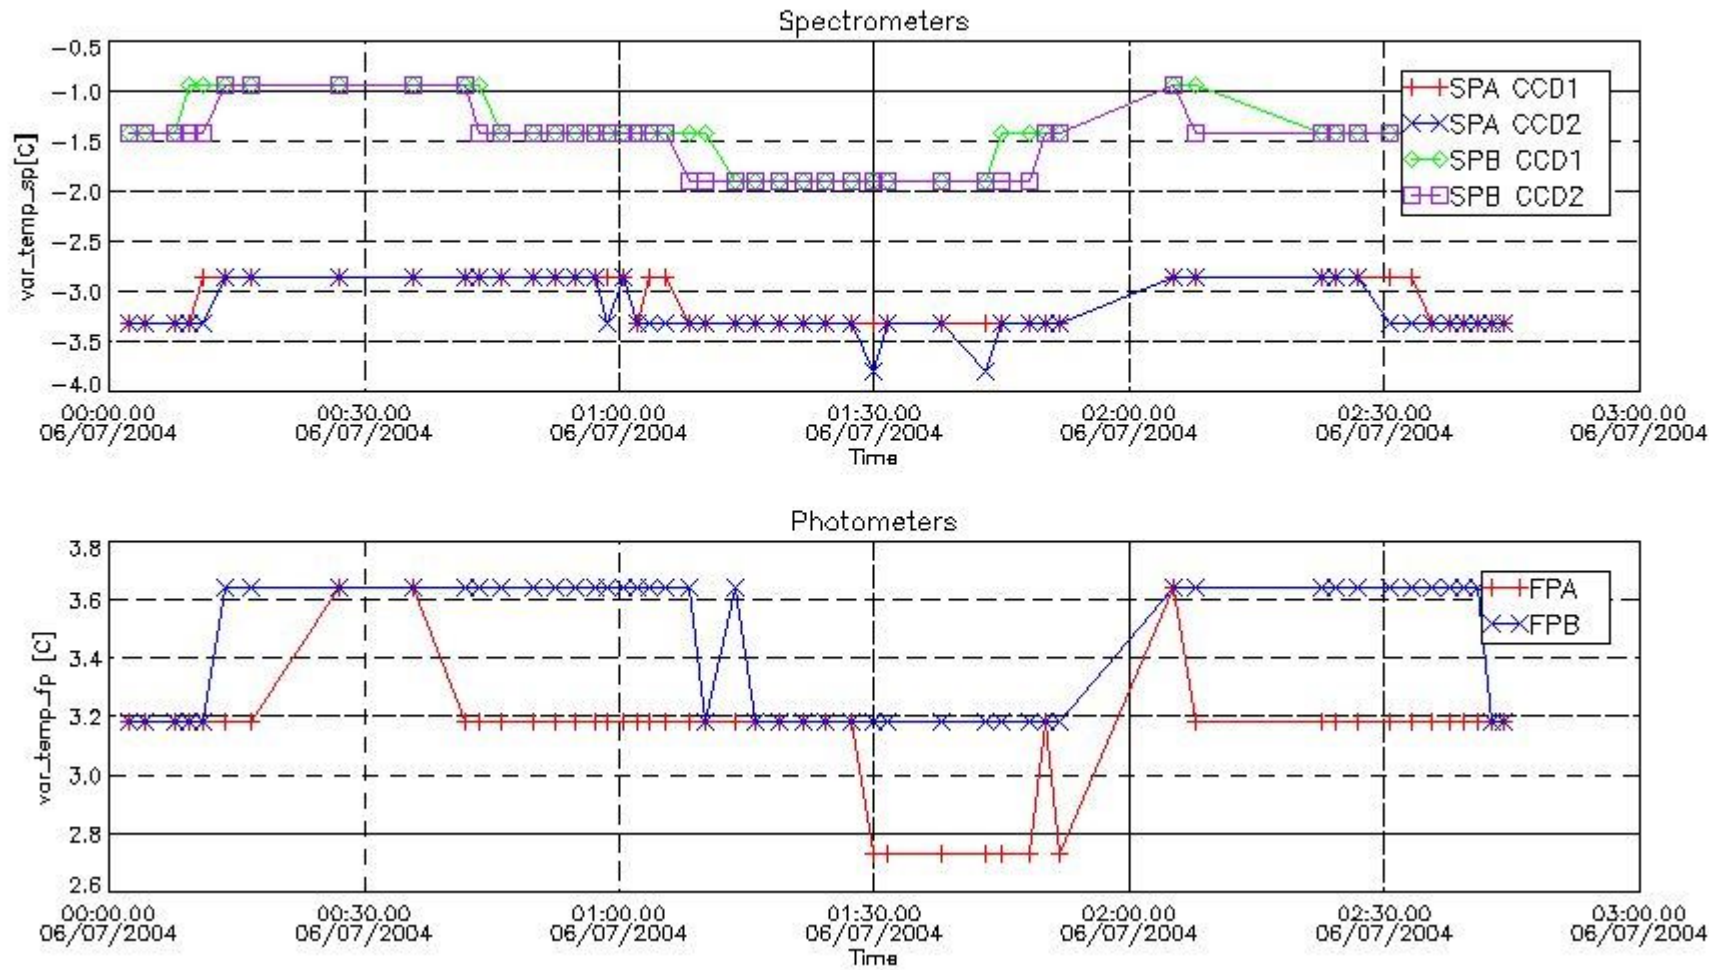

3. Plot of GOMOS spectrometers and photometers temperatures from level 1b data

4. Overview of dark signal processing per product

The Dark Charge (DC) is a temperature-dependant signal added to the useful measurements and it is therefore subtracted from them during the processing. There are two phenomena that produce a continuous increase of the DC: the "hot pixels" (a pixel is "hot" when its DC exceeds by a significant amount its value measured on ground at the same temperature) and the "Random Telegraphic Signal" (abrupt change positive or negative of the CCD pixel signal, random in time, affecting only the DC part of the signal and not the photon generated signal).

In this section a list of products that did not use the Dark Sky Area (DSA) observation for the DC computation is given. It is also provided the mean DC plot per product for dark limb products with no error flag set.

4.1 These products did not use the DSA observation for DC computation:

Product name	DC information
GOM_TRA_1PNPDE20040706_000226_000000482028_00202_12280_0023.N1	DC map used (0)
GOM_TRA_1PNPDE20040706_000416_000000432028_00202_12280_0024.N1	DC map used (0)
GOM_TRA_1PNPDE20040706_000739_000000392028_00202_12280_0025.N1	DC map used (0)
GOM_TRA_1PNPDE20040706_000927_000000462028_00202_12280_0026.N1	DC map used (0)
GOM_TRA_1PNPDE20040706_001103_000000562028_00202_12280_0027.N1	DC map used (0)
GOM_TRA_1PNPDE20040706_001342_000000972028_00202_12280_0028.N1	DC map used (0)
GOM_TRA_1PNPDE20040706_001635_000000442028_00202_12280_0029.N1	DC map used (0)

4.2 Plot of mean dark charges per product: only products in DARK limb conditions without errors are used