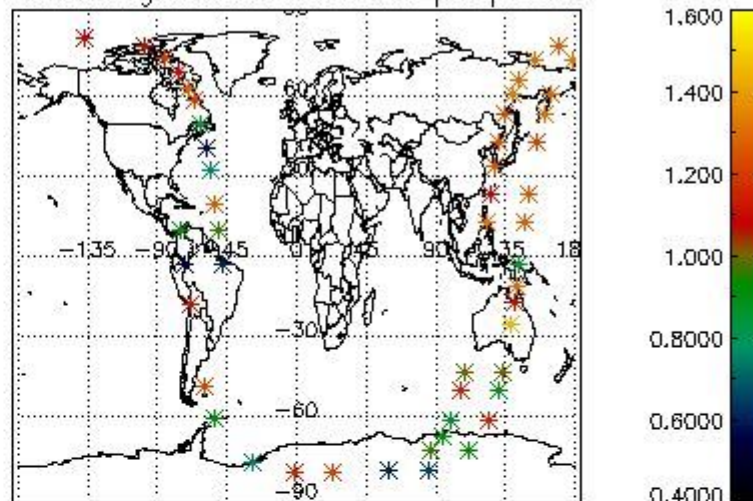

5.2 Plot quality information per product (time dependant)

5.3 Plot quality information per product (world map)

Percentage of cosmic ray hits per profile

Percentage of datation errors per profile

Percentage of star falling outside central band per profile

Percentage of saturation errors per profile

6. Statistics and plot of tangent altitude of the last measurement (DARK & BRIGHT products without errors)

6.1 Statistics on tangent altitude lost:

Statistics	DARK	BRIGHT	TWILIGHT
Mean:	14.801	18.728	12.722
St. deviation:	4.8427	4.3485	3.3059
Maximum:	20.323	28.954	17.304
Minimum:	5.7176	5.9729	7.3875
Number of data:	9.0000	32.000	9.0000