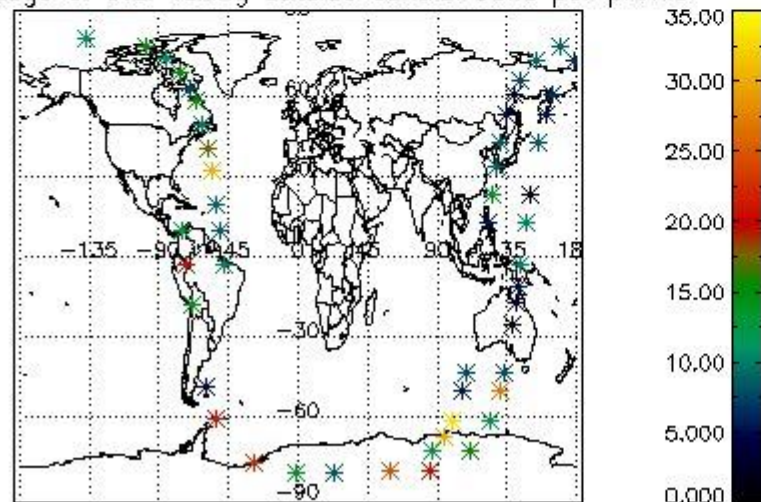

5.2 Plot quality information per product (time dependant)

5.3 Plot quality information per product (world map)

Percentage of cosmic ray hits per profile

Percentage of datation errors per profile

Percentage of star falling outside central band per profile

Percentage of saturation errors per profile

6. Statistics and plot of tangent altitude of the last measurement (DARK & BRIGHT products without errors)

6.1 Statistics on tangent altitude lost:

Statistics	DARK	BRIGHT	TWILIGHT
Mean:	14.801	18.728	12.722
St. deviation:	4.8427	4.3485	3.3059
Maximum:	20.323	28.954	17.304
Minimum:	5.7176	5.9729	7.3875
Number of data:	9.0000	32.000	9.0000