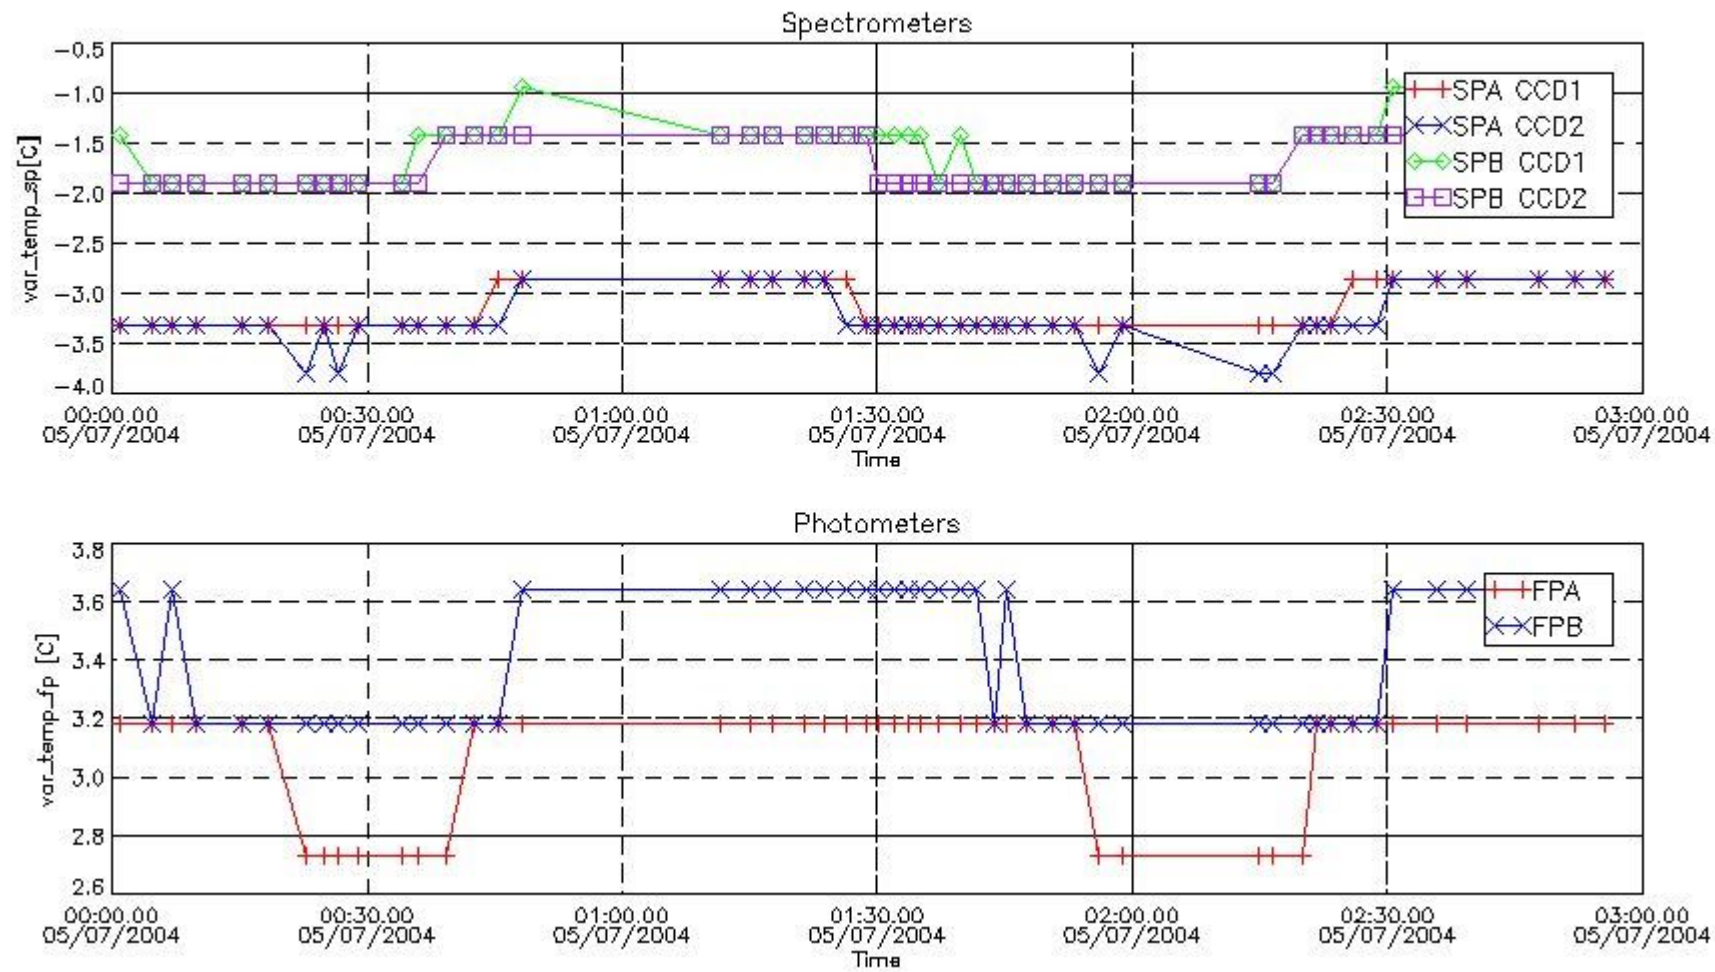

3. Plot of GOMOS spectrometers and photometers temperatures from level 1b data

4. Overview of dark signal processing per product

The Dark Charge (DC) is a temperature-dependant signal added to the useful measurements and it is therefore subtracted from them during the processing. There are two phenomena that produce a continuous increase of the DC: the "hot pixels" (a pixel is "hot" when its DC exceeds by a significant amount its value measured on ground at the same temperature) and the "Random Telegraphic Signal" (abrupt change positive or negative of the CCD pixel signal, random in time, affecting only the DC part of the signal and not the photon generated signal).

In this section a list of products that did not use the Dark Sky Area (DSA) observation for the DC computation is given. It is also provided the mean DC plot per product for dark limb products with no error flag set.

4.1 All products used the DSA observation for the DC computation

4.2 Plot of mean dark charges per product: only products in DARK limb conditions without errors are used