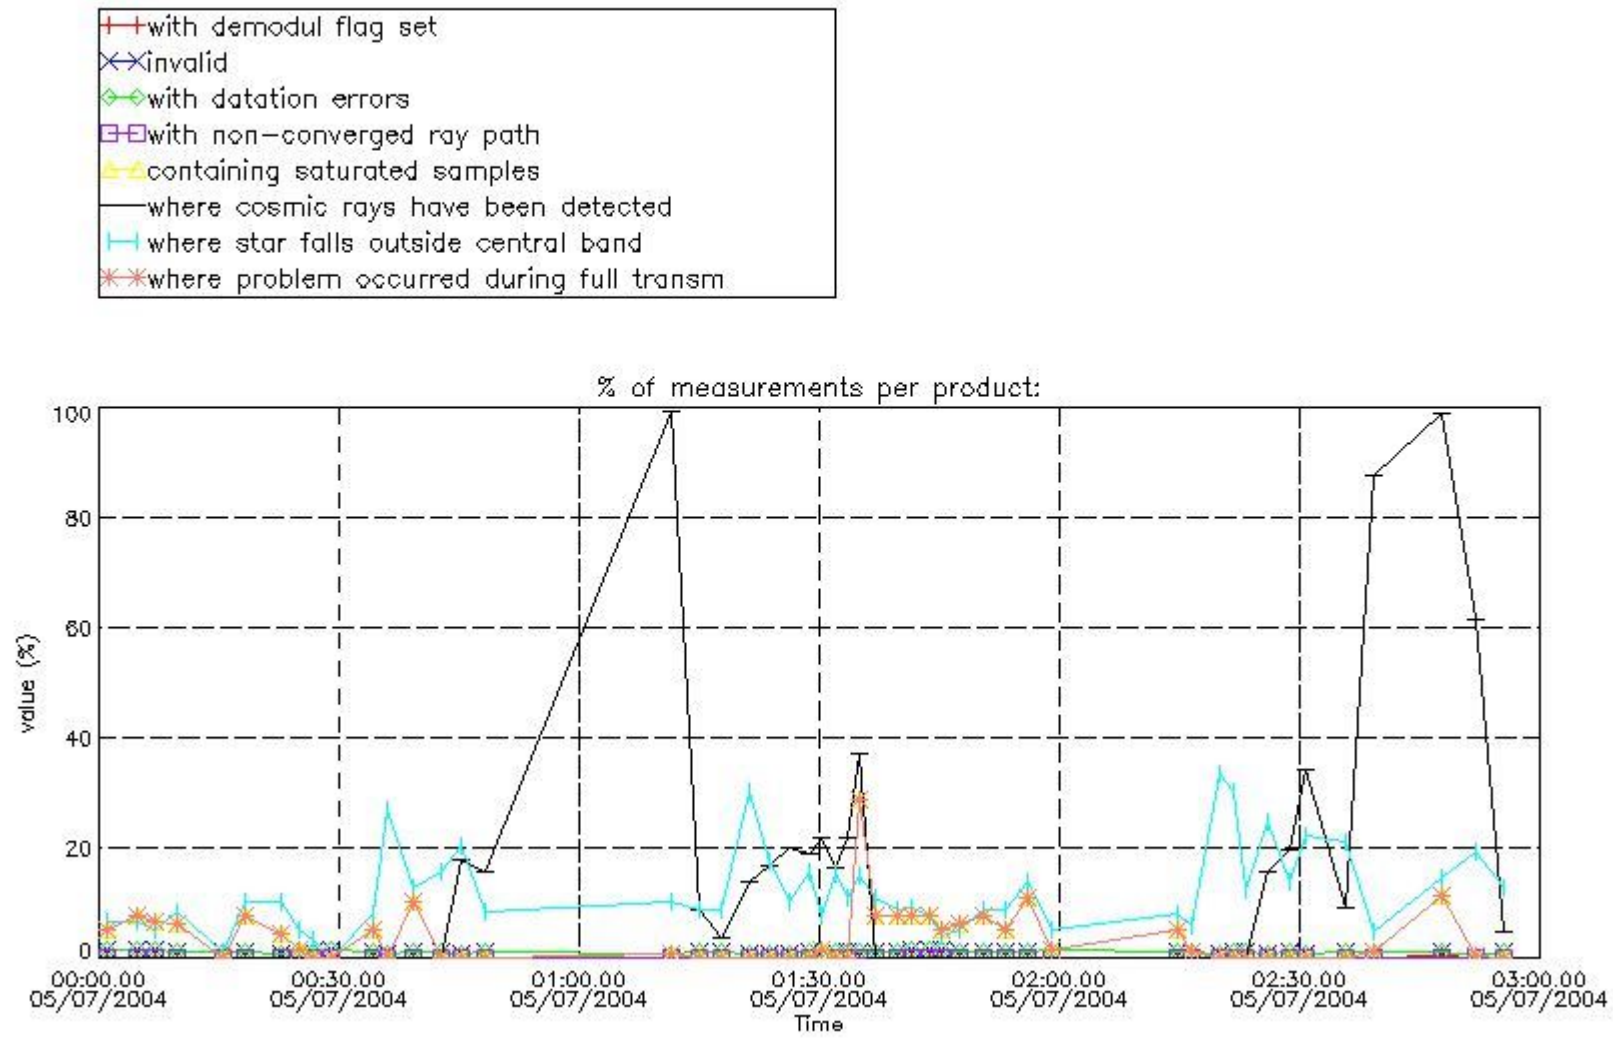

At least one measurement with demodulation flag set:	8.00000 %
Reference spectrum computed from DB:	0.00000 %
Reference spectrum with small number of measurements:	0.00000 %
SATU data not used:	0.00000 %

5.2 Plot quality information per product (time dependant)

5.3 Plot quality information per product (world map)