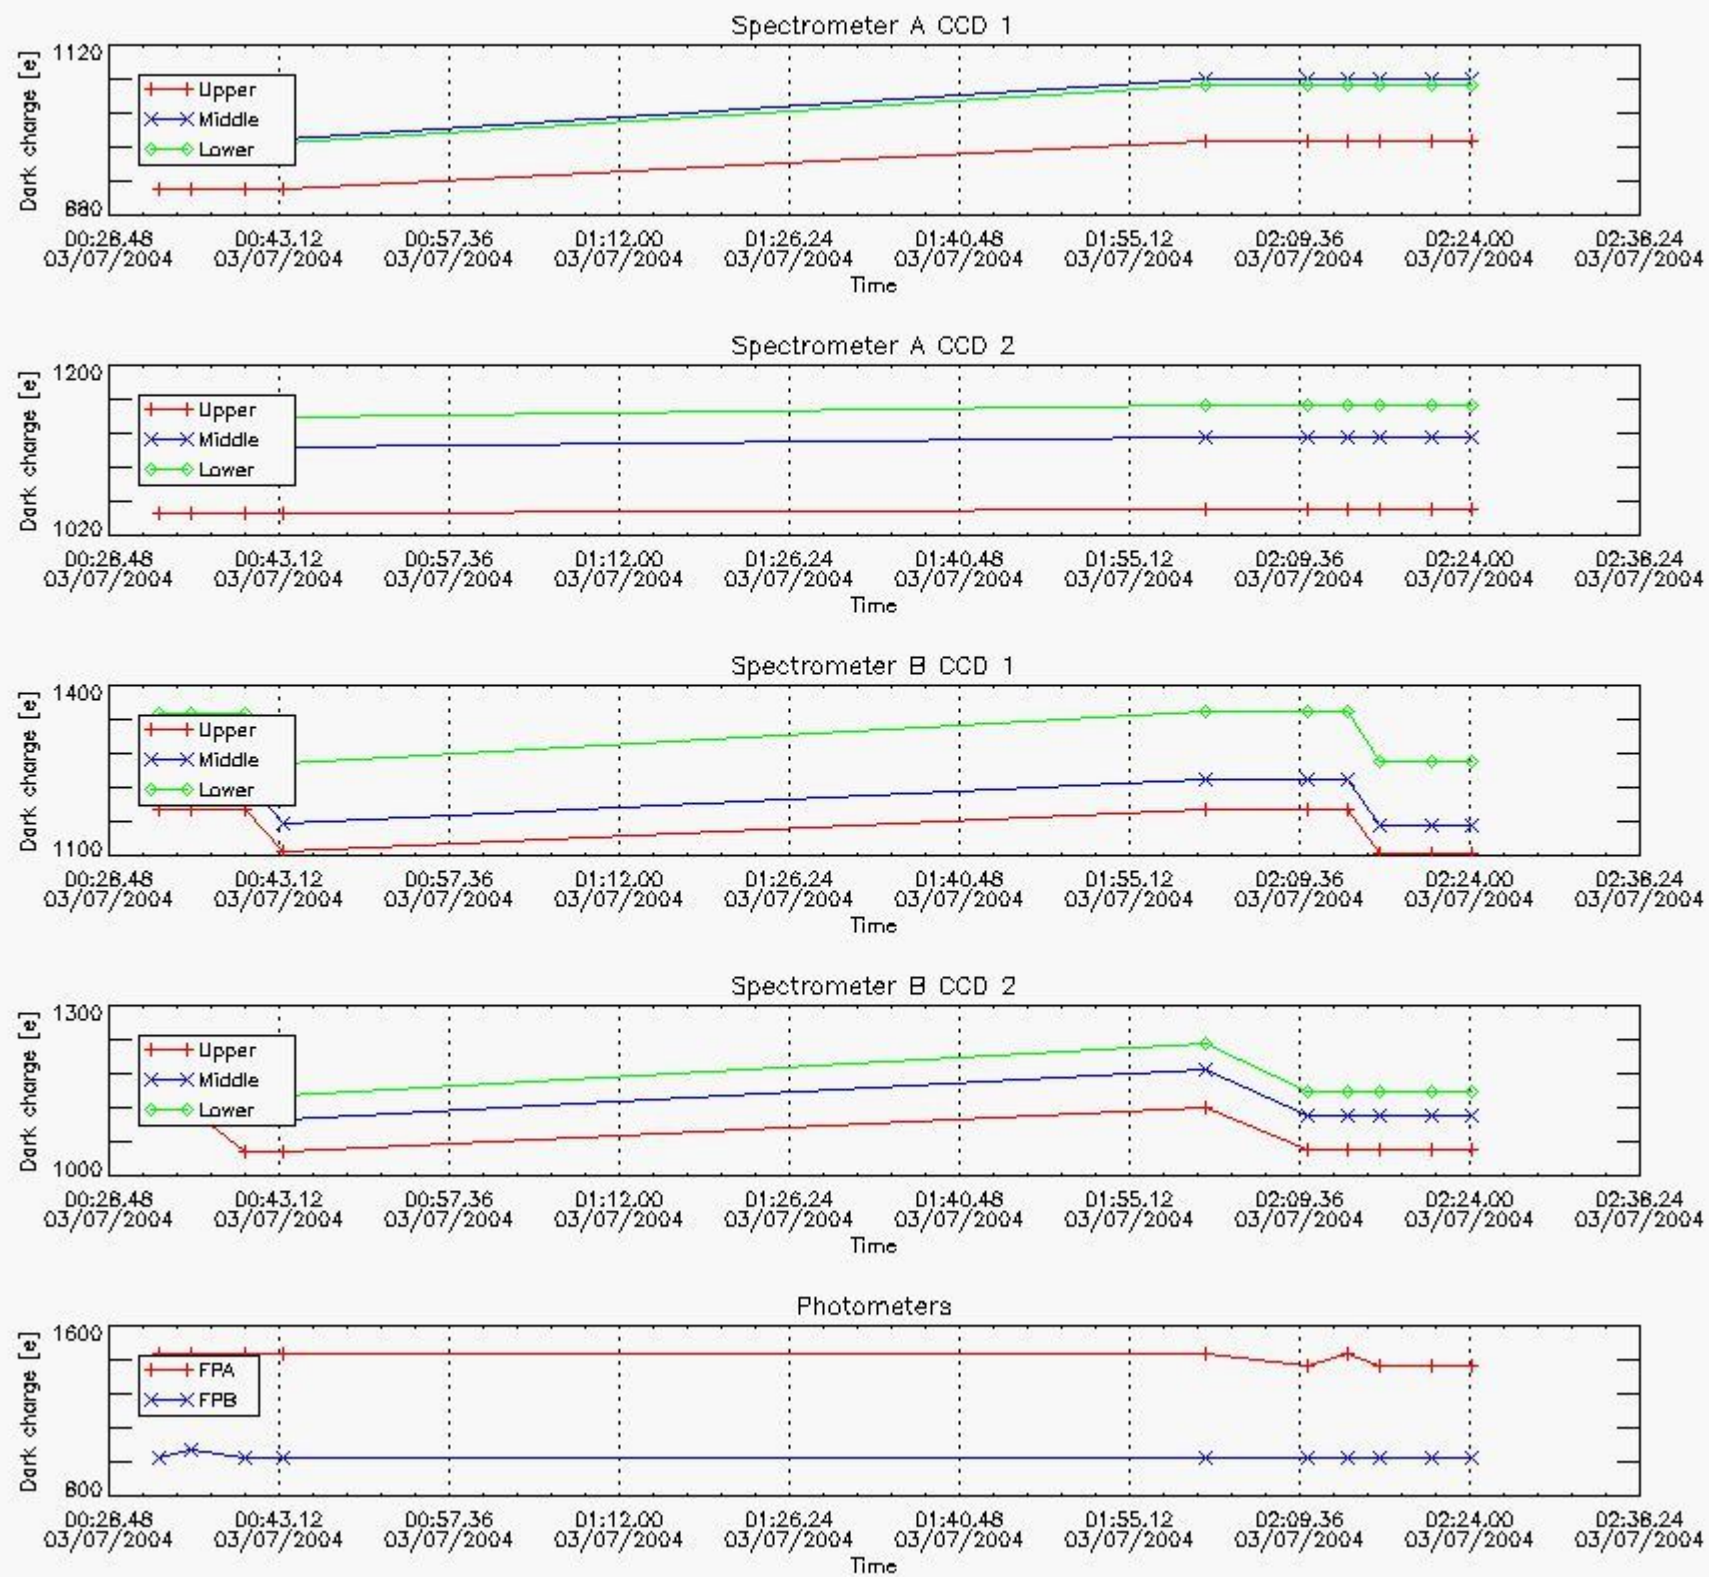

5. Demodulation flag and quality information monitoring

In this section it is presented the modulation information extracted from the pcd (product confidence data) at measurement level and information extracted from the Quality Summary dataset. Only products without errors (error flag in the MPH set to "0") are used.

5.1 Percentage of products during reporting period with: