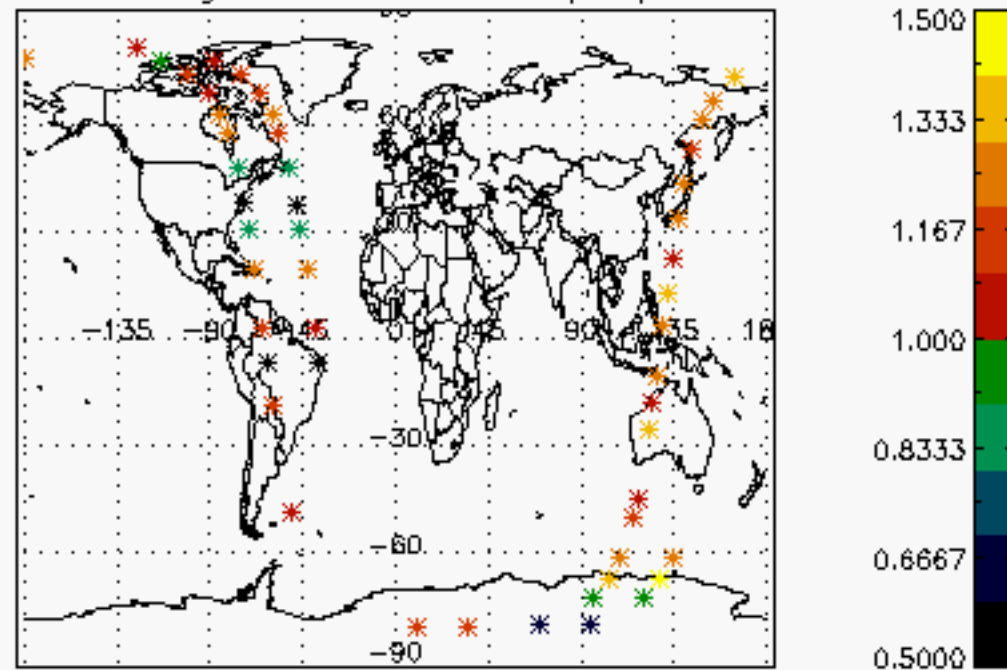

Percentage of datation errors per profile