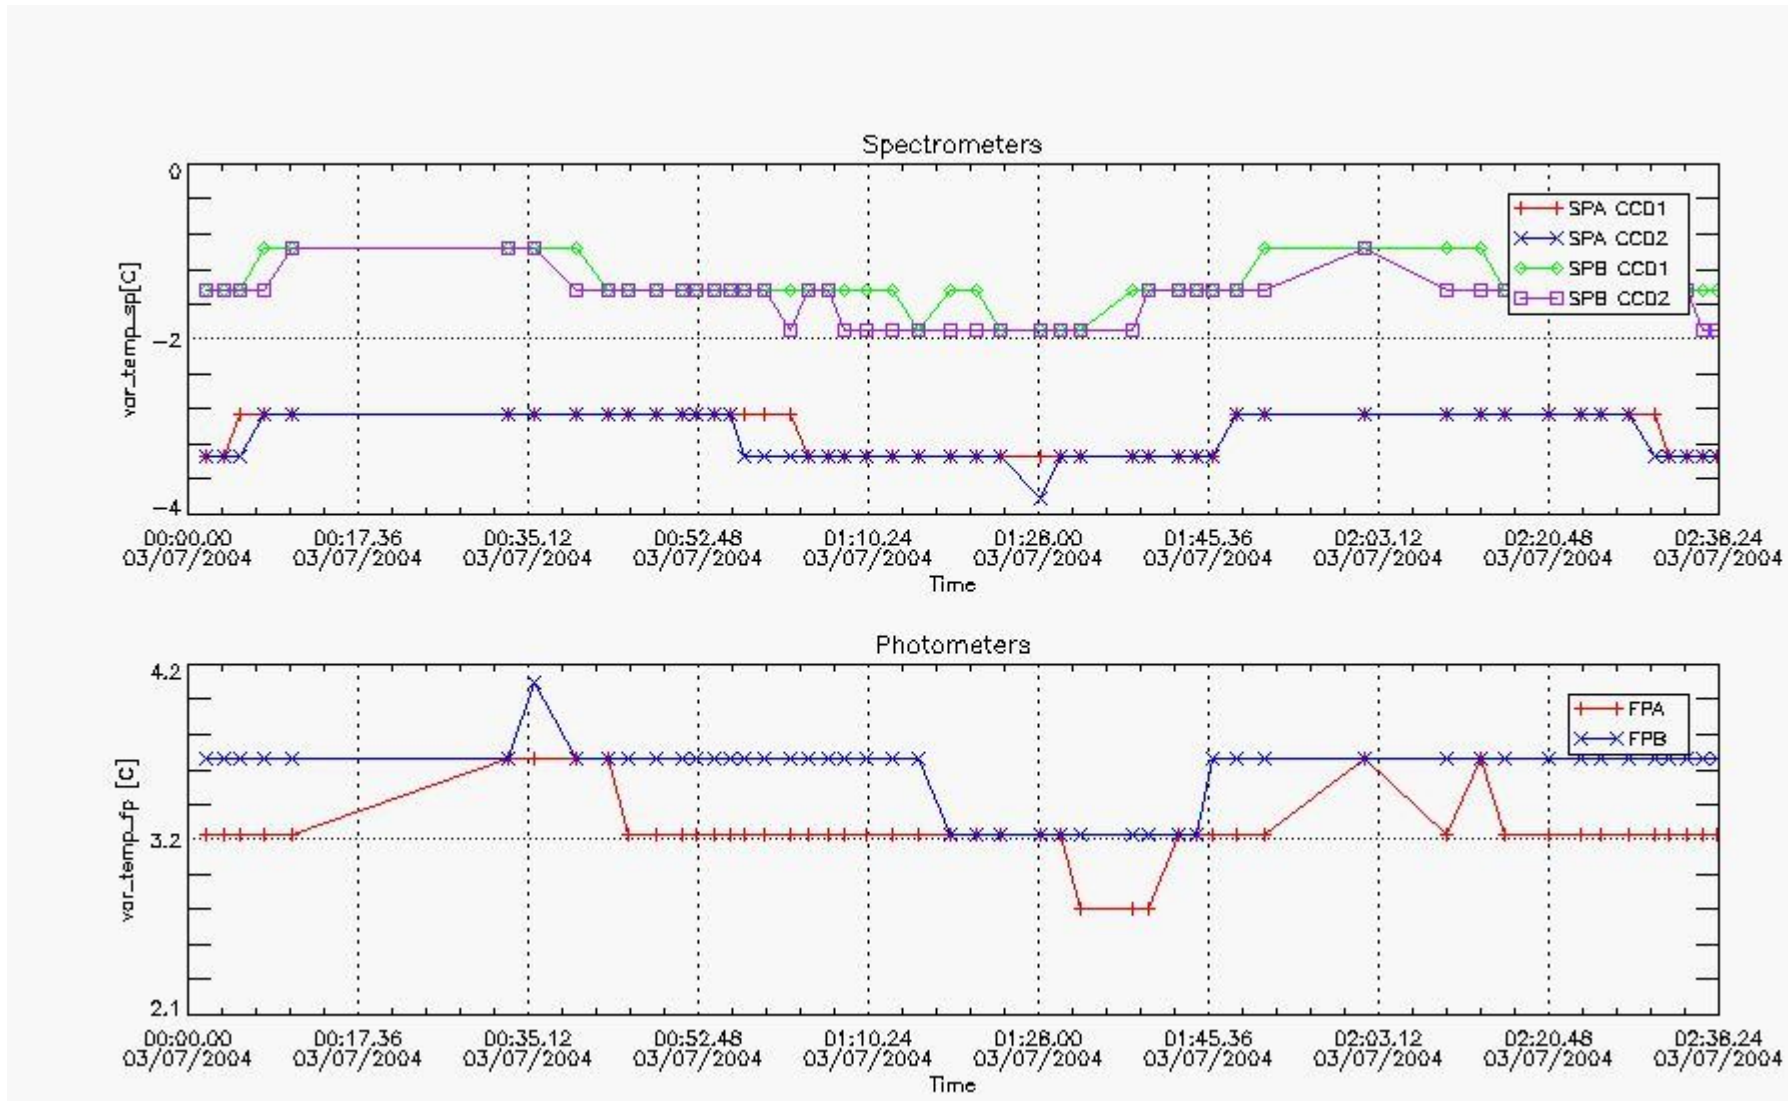

3. Plot of GOMOS spectrometers and photometers temperatures from level 1b data

4. Overview of dark signal processing per product

The Dark Charge (DC) is a temperature-dependant signal added to the useful measurements and it is therefore subtracted from them during the processing. There are two phenomena that produce a continuous increase of the DC: the "hot pixels" (a pixel is "hot" when its DC exceeds by a significant amount its value measured on ground at the same temperature) and the "Random Telegraphic Signal" (abrupt change positive or negative of the CCD pixel signal, random in time, affecting only the DC part of the signal and not the photon generated signal).

In this section a list of products that did not use the Dark Sky Area (DSA) observation for the DC computation is given. It is also provided the mean DC plot per product for dark limb products with no error flag set.

4.1 All products used the DSA observation for the DC computation

4.2 Plot of mean dark charges per product: only products in DARK limb conditions without errors are used