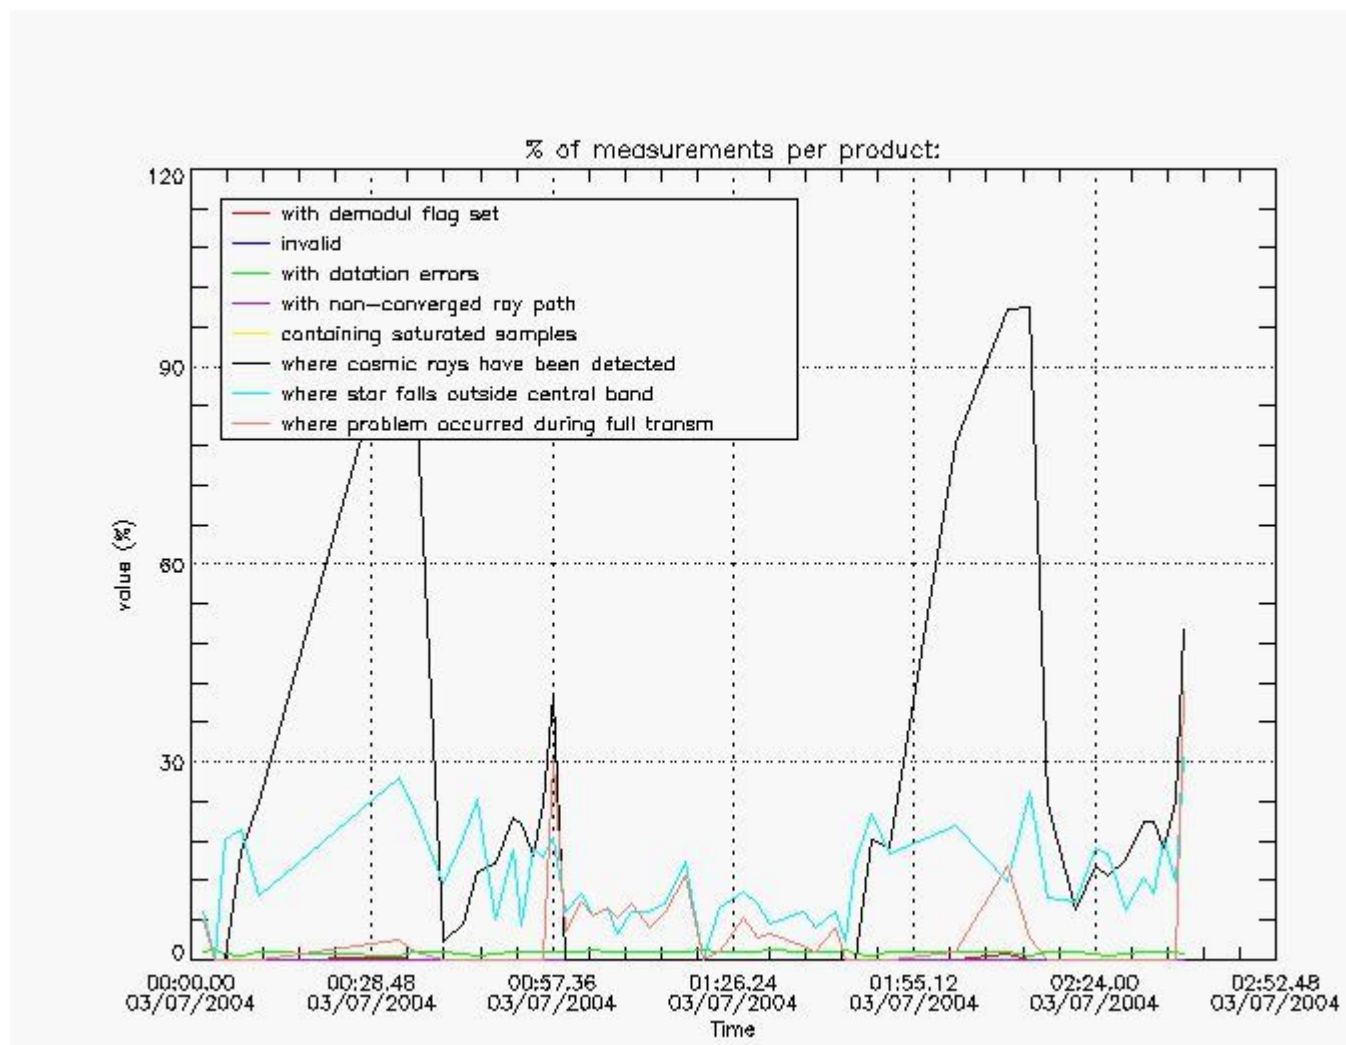

At least one measurement with demodulation flag set:	12.0000 %
Reference spectrum computed from DB:	0.00000 %
Reference spectrum with small number of measurements:	0.00000 %
SATU data not used:	0.00000 %

5.2 Plot quality information per product (time dependant)

5.3 Plot quality information per product (world map)