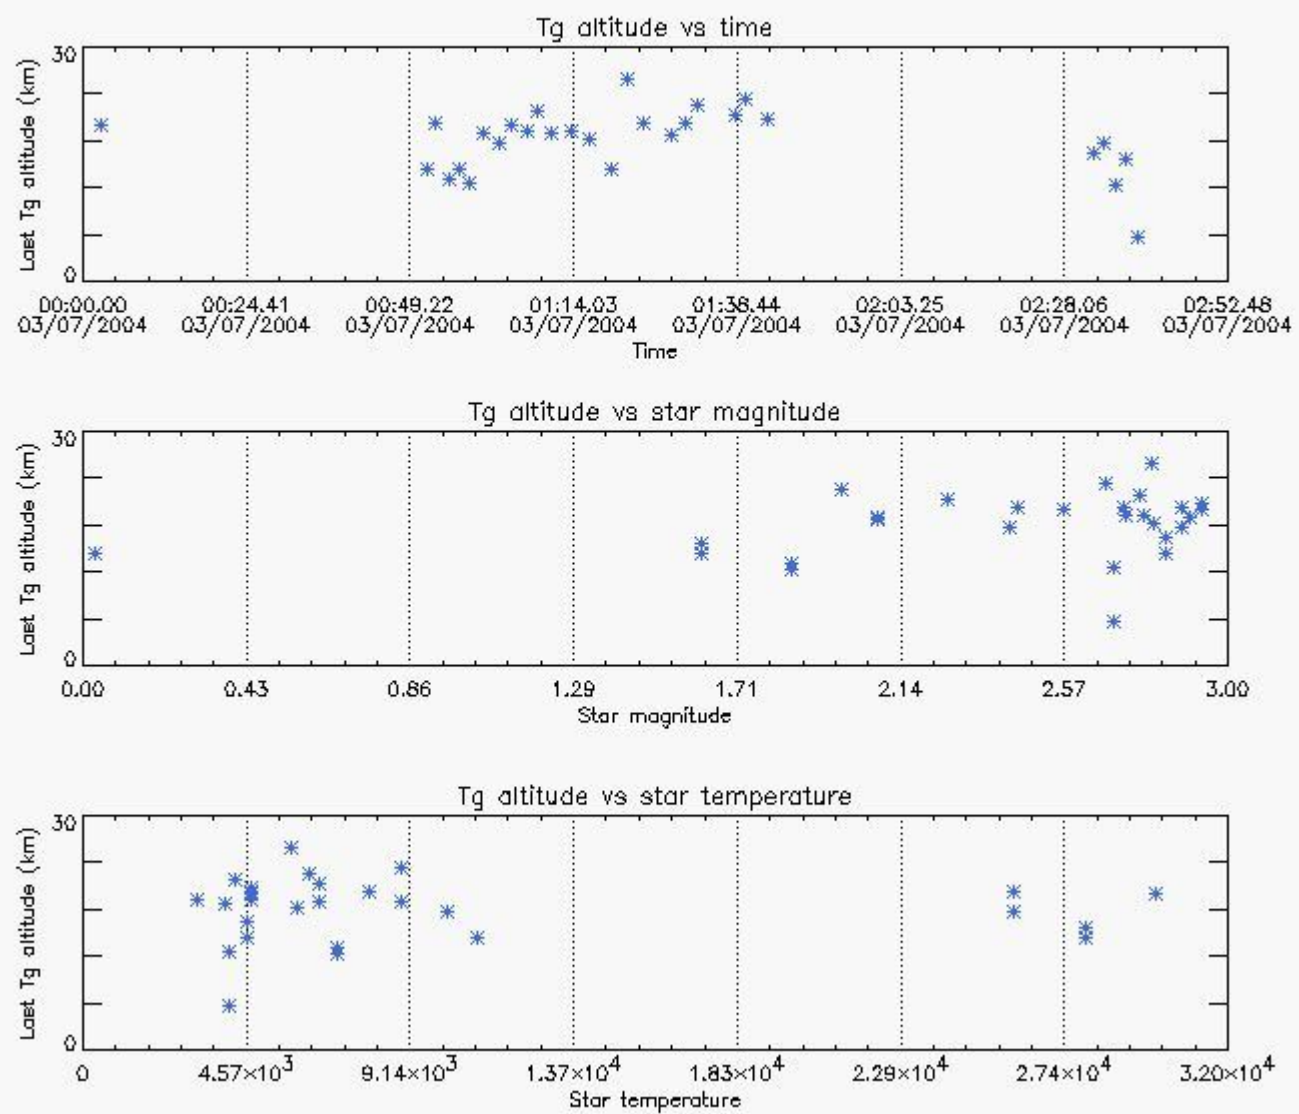

Percentage of saturation errors per profile

6. Statistics and plot of tangent altitude of the last measurement (DARK & BRIGHT products without errors)

6.1 Statistics on tangent altitude lost:

Statistics	DARK	BRIGHT	TWILIGHT
Mean:	13.443	17.999	16.317
St. deviation:	4.6188	4.1282	6.1530
Maximum:	19.118	26.008	28.906
Minimum:	6.4376	5.6551	8.6017
Number of data:	10.000	28.000	12.000

6.2 Plot for DARK limb products

Tangent altitude at which the star is lost

6.3 Plot for BRIGHT limb products

Tangent altitude at which the star is lost

6.3 Plot for TWILIGHT limb products

Tangent altitude at which the star is lost