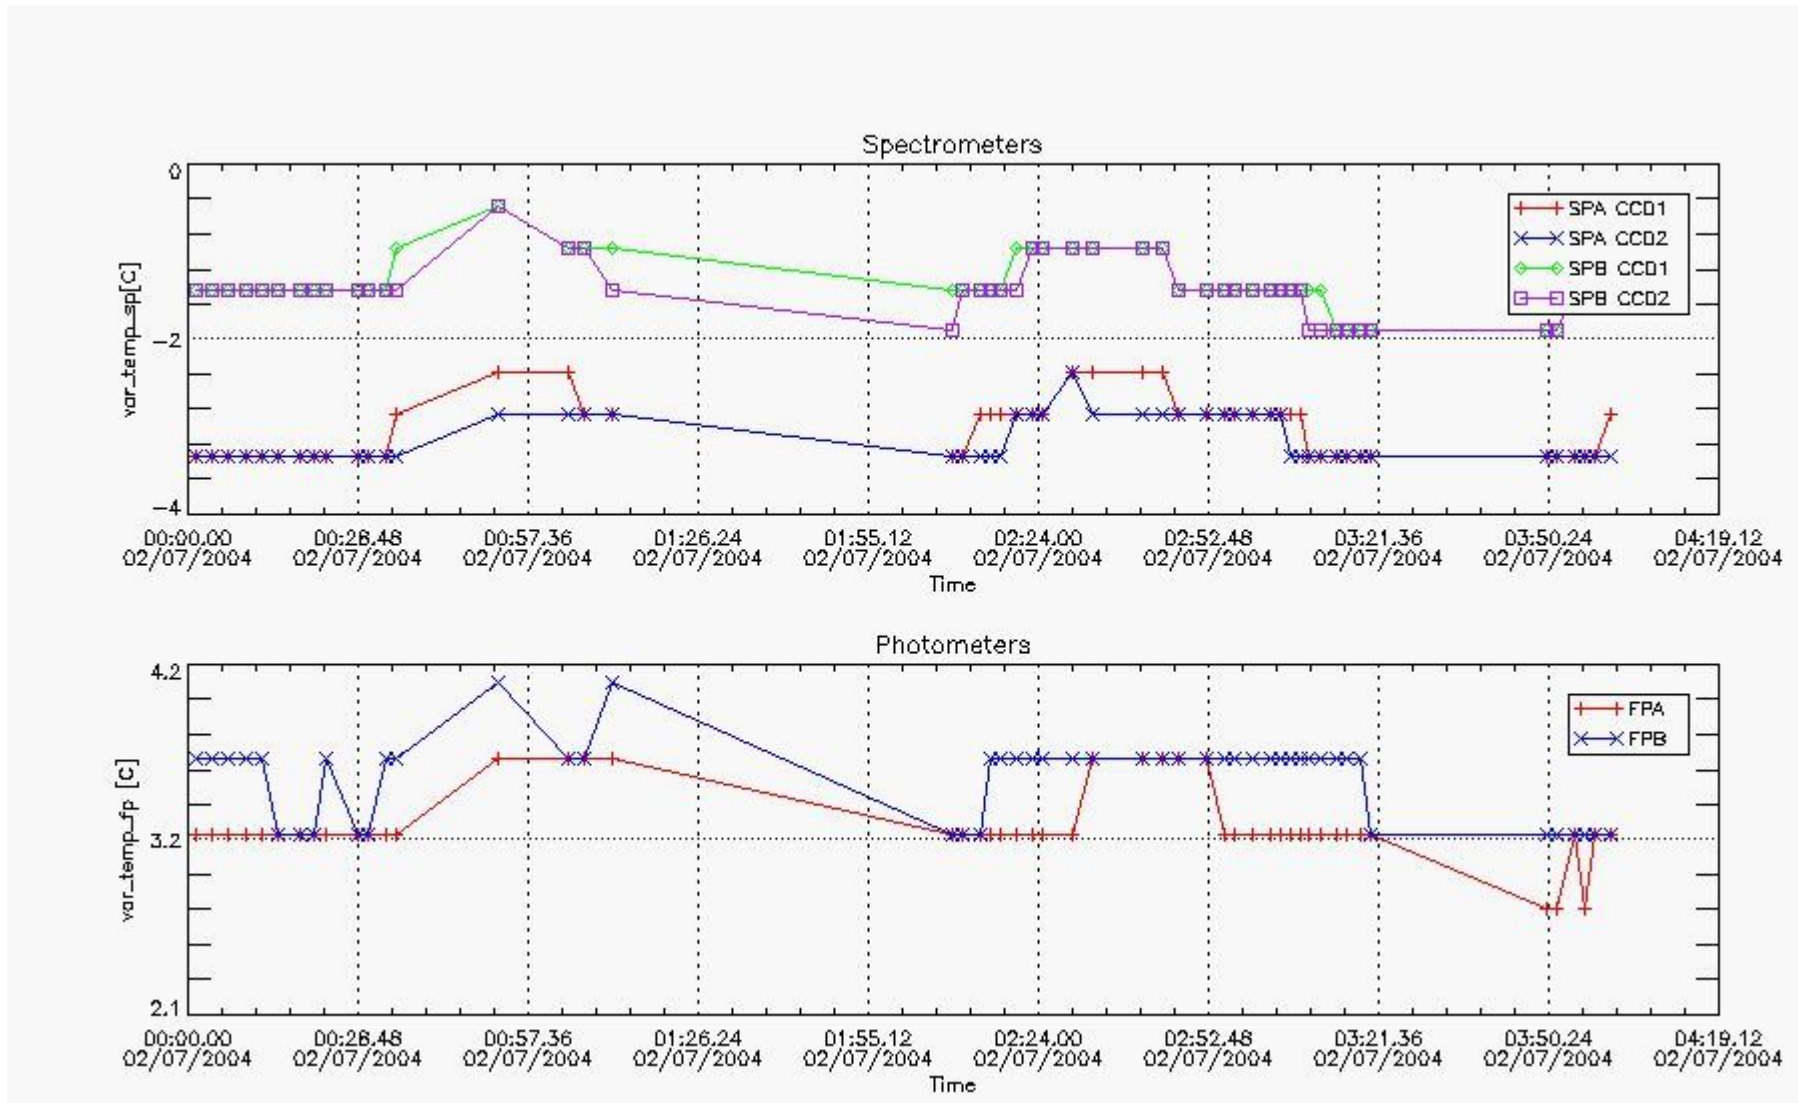

3. Plot of GOMOS spectrometers and photometers temperatures from level 1b data

4. Overview of dark signal processing per product

The Dark Charge (DC) is a temperature-dependant signal added to the useful measurements and it is therefore subtracted from them during the processing. There are two phenomena that produce a continuous increase of the DC: the "hot pixels" (a pixel is "hot" when its DC exceeds by a significant amount its value measured on ground at the same temperature) and the "Random Telegraphic Signal" (abrupt change positive or negative of the CCD pixel signal, random in time, affecting only the DC part of the signal and not the photon generated signal).

In this section a list of products that did not use the Dark Sky Area (DSA) observation for the DC computation is given. It is also provided the mean DC plot per product for dark limb products with no error flag set.

4.1 All products used the DSA observation for the DC computation

4.2 Plot of mean dark charges per product: only products in DARK limb conditions without errors are used