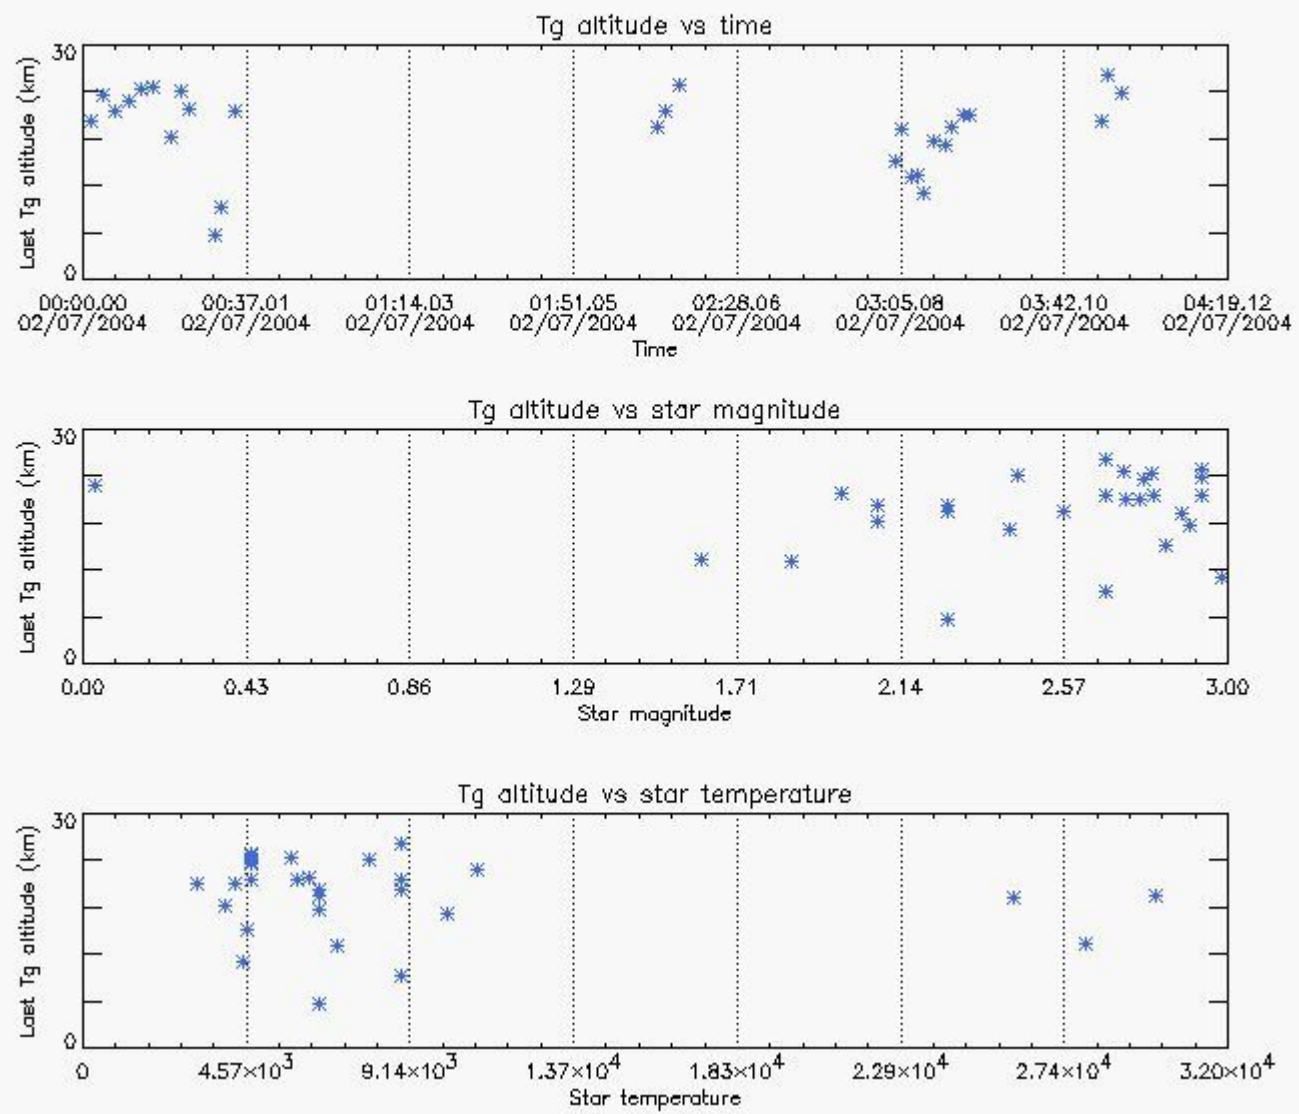

Percentage of saturation errors per profile

6. Statistics and plot of tangent altitude of the last measurement (DARK & BRIGHT products without errors)

6.1 Statistics on tangent altitude lost:

Statistics	DARK	BRIGHT	TWILIGHT
Mean:	14.180	19.348	15.257
St. deviation:	4.5309	5.0543	6.8246
Maximum:	20.010	26.140	29.476
Minimum:	5.8910	5.6016	6.6100
Number of data:	11.000	28.000	11.000

6.2 Plot for DARK limb products

Tangent altitude at which the star is lost

6.3 Plot for BRIGHT limb products

Tangent altitude at which the star is lost

6.3 Plot for TWILIGHT limb products

Tangent altitude at which the star is lost