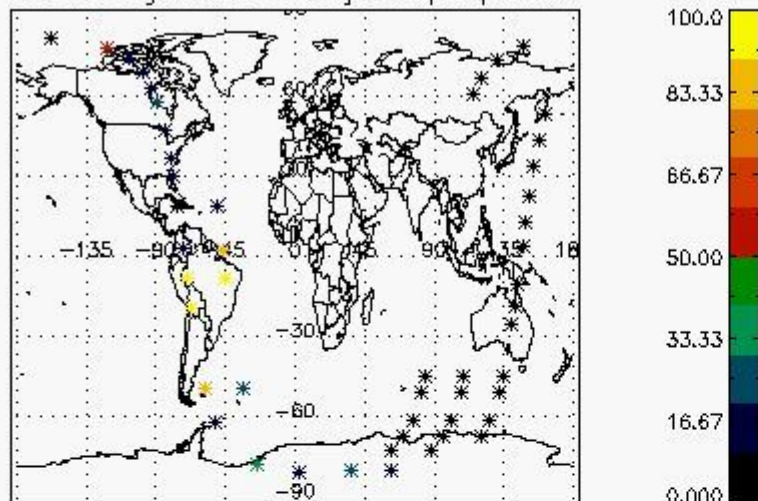

5.2 Plot quality information per product (time dependant)

5.3 Plot quality information per product (world map)

Percentage of cosmic ray hits per profile

Percentage of datation errors per profile

Percentage of star falling outside central band per profile