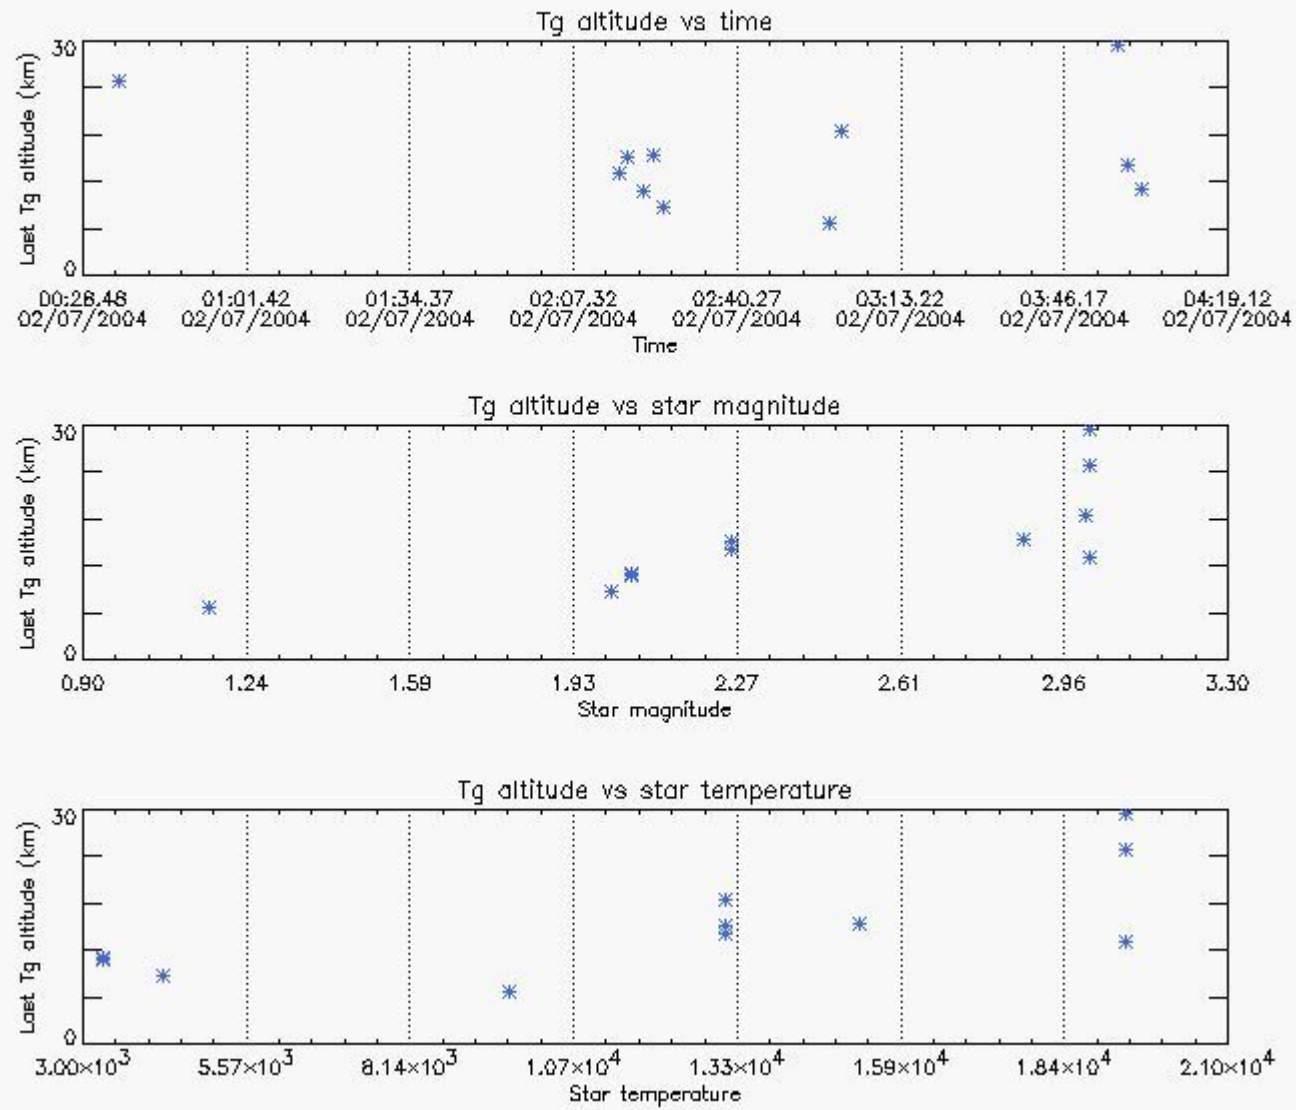

6.2 Plot for DARK limb products

Tangent altitude at which the star is lost

6.3 Plot for BRIGHT limb products

Tangent altitude at which the star is lost

6.3 Plot for TWILIGHT limb products

Tangent altitude at which the star is lost