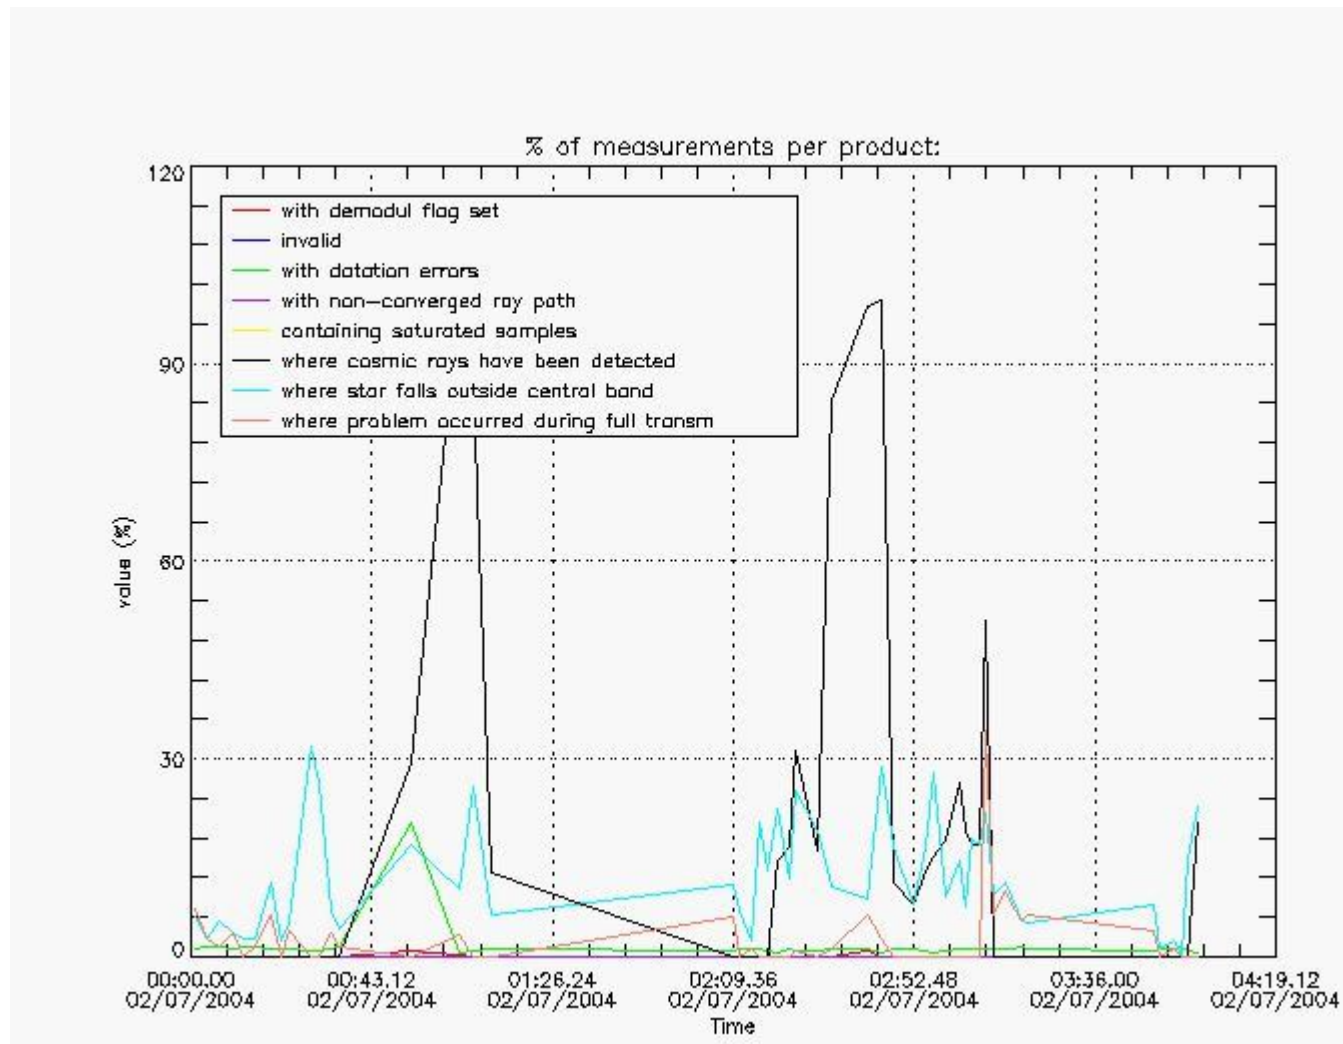

At least one measurement with demodulation flag set:	10.0000 %
Reference spectrum computed from DB:	0.00000 %
Reference spectrum with small number of measurements:	0.00000 %
SATU data not used:	0.00000 %

5.2 Plot quality information per product (time dependant)

5.3 Plot quality information per product (world map)