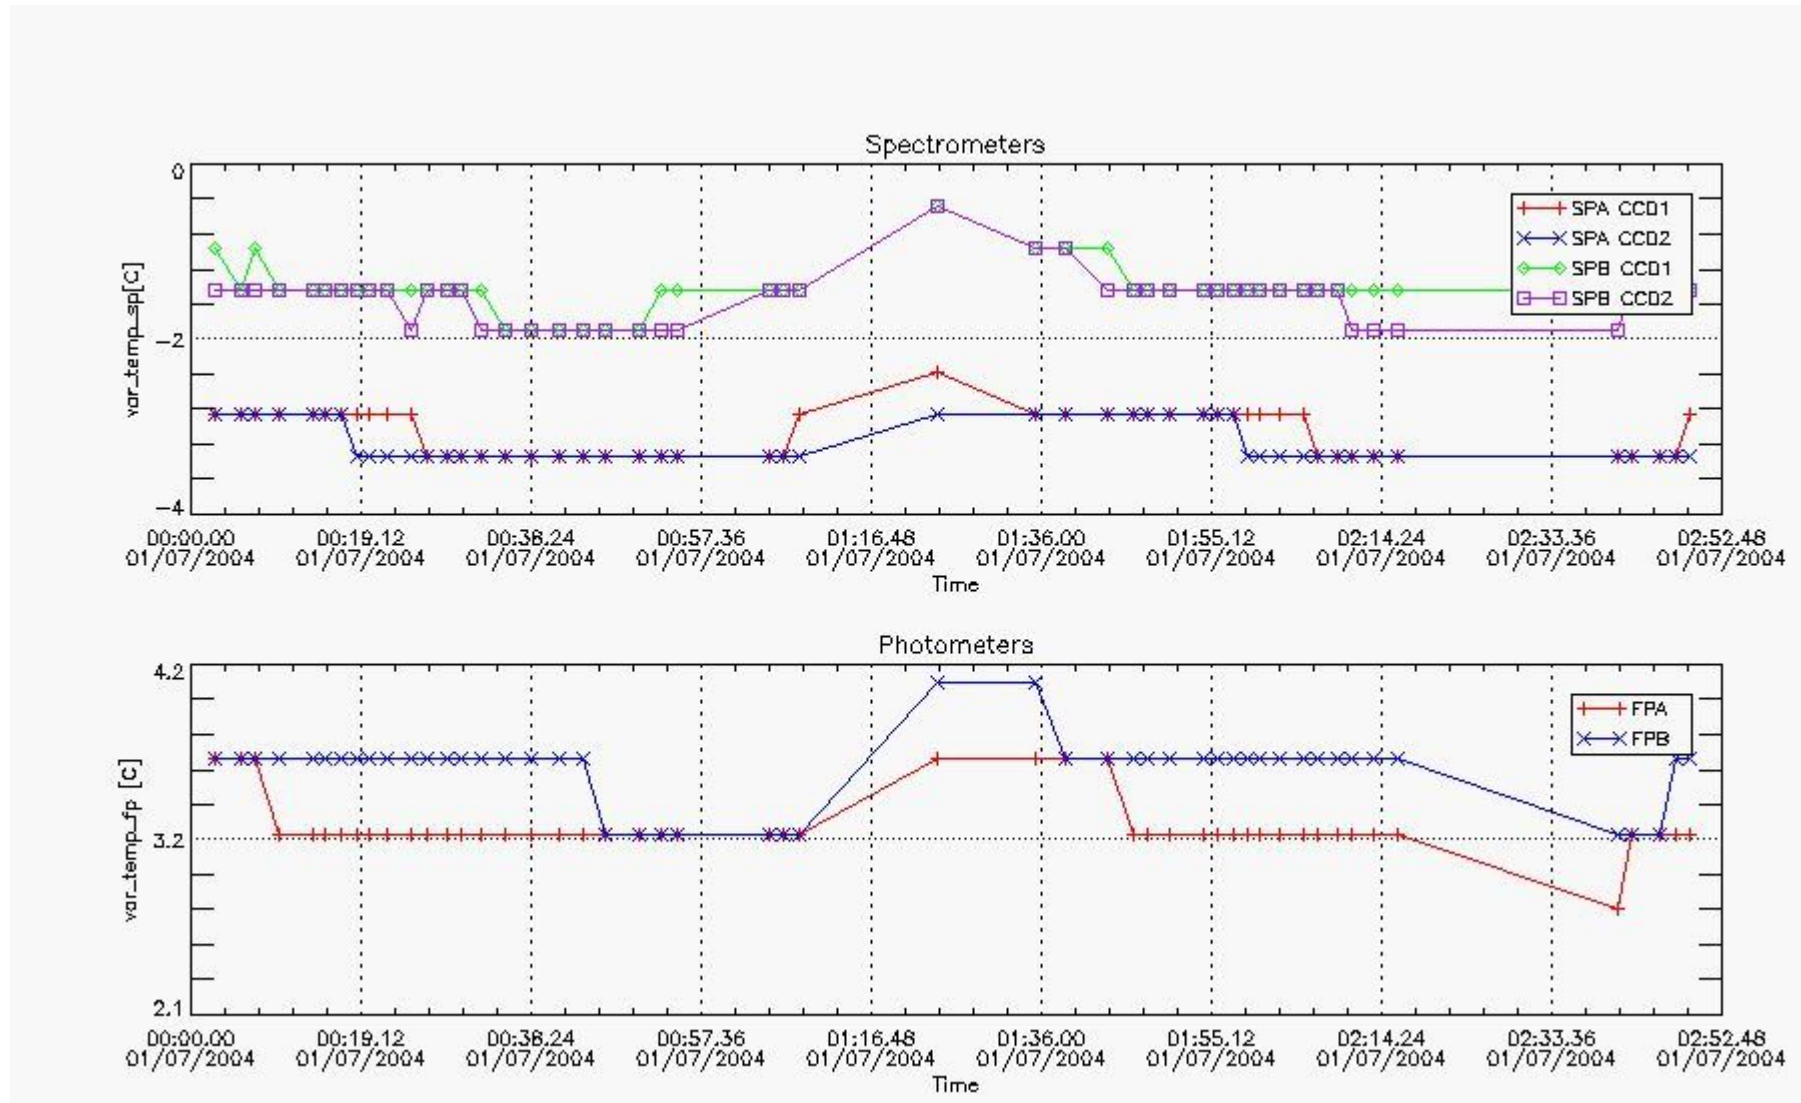

3. Plot of GOMOS spectrometers and photometers temperatures from level 1b data

4. Overview of dark signal processing per product

The Dark Charge (DC) is a temperature-dependant signal added to the useful measurements and it is therefore subtracted from them during the processing. There are two phenomena that produce a continuous increase of the DC: the "hot pixels" (a pixel is "hot" when its DC exceeds by a significant amount its value measured on ground at the same temperature) and the "Random Telegraphic Signal" (abrupt change positive or negative of the CCD pixel signal, random in time, affecting only the DC part of the signal and not the photon generated signal).

In this section a list of products that did not use the Dark Sky Area (DSA) observation for the DC computation is given. It is also provided the mean DC plot per product for dark limb products with no error flag set.

4.1 All products used the DSA observation for the DC computation

4.2 Plot of mean dark charges per product: only products in DARK limb conditions without errors are used