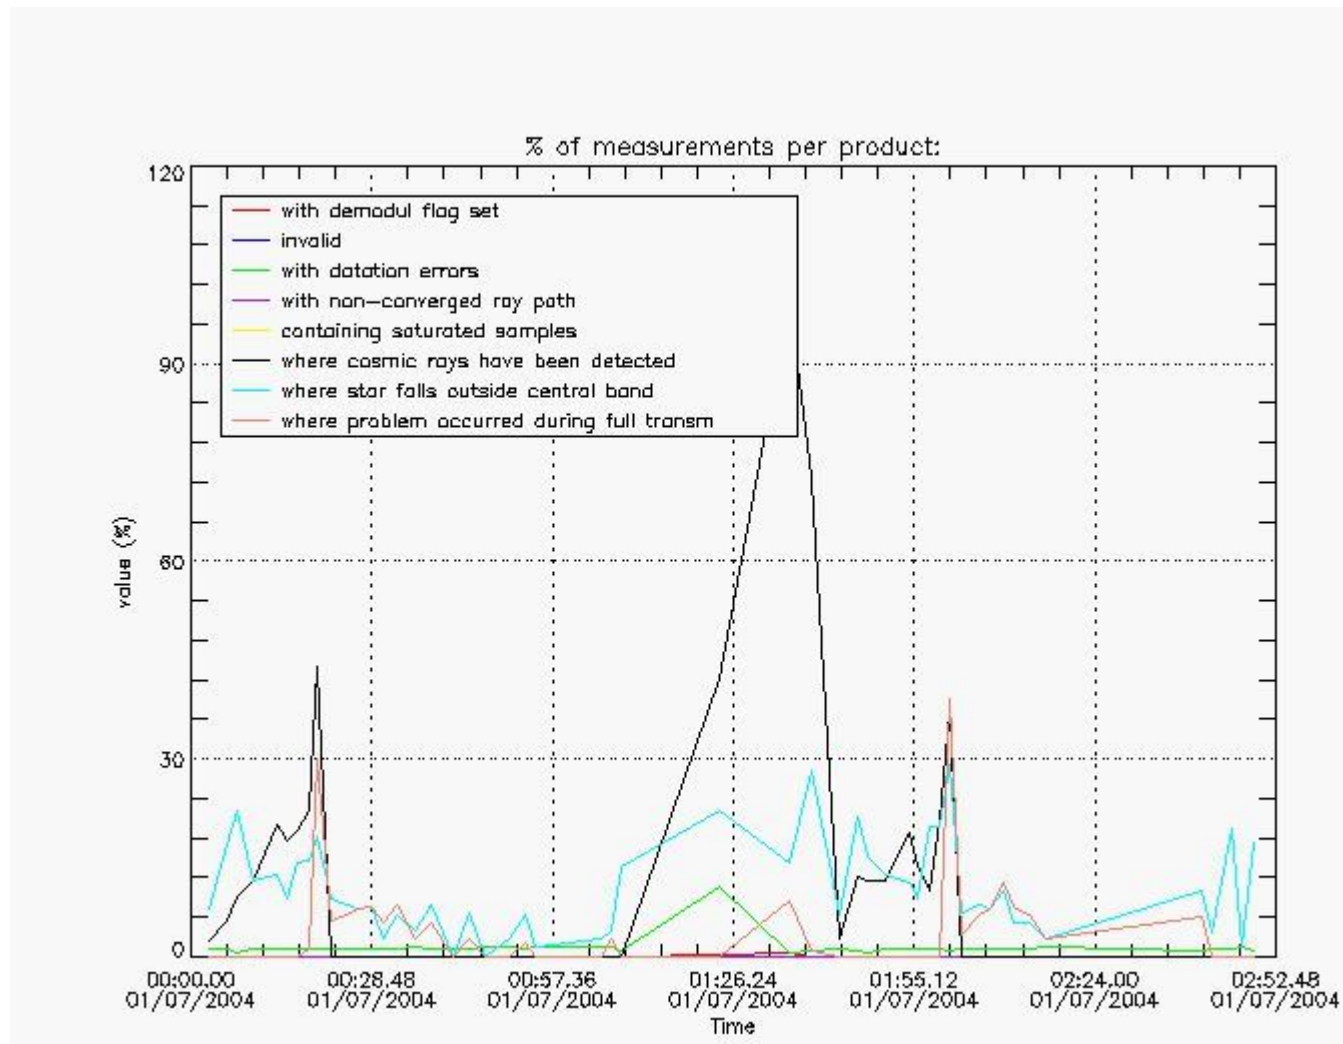

At least one measurement with demodulation flag set:	4.00000 %
Reference spectrum computed from DB:	0.00000 %
Reference spectrum with small number of measurements:	0.00000 %
SATU data not used:	0.00000 %

5.2 Plot quality information per product (time dependant)

5.3 Plot quality information per product (world map)