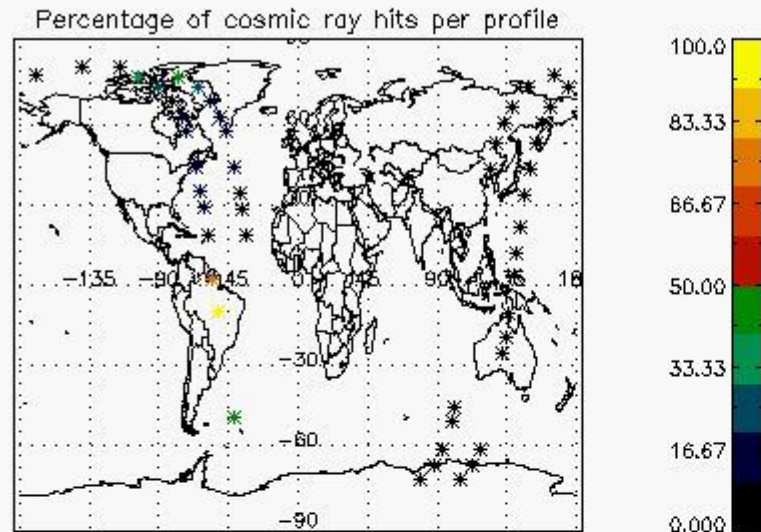

6. Statistics and plot of tangent altitude of the last measurement (DARK & BRIGHT products without errors)

6.1 Statistics on tangent altitude lost:

Statistics	DARK	BRIGHT	TWILIGHT
Mean:	13.661	19.114	17.335
St. deviation:	4.9569	4.6210	5.1998
Maximum:	19.787	26.661	26.692
Minimum:	6.0971	5.6117	11.097
Number of data:	7.0000	35.000	8.0000

6.2 Plot for DARK limb products