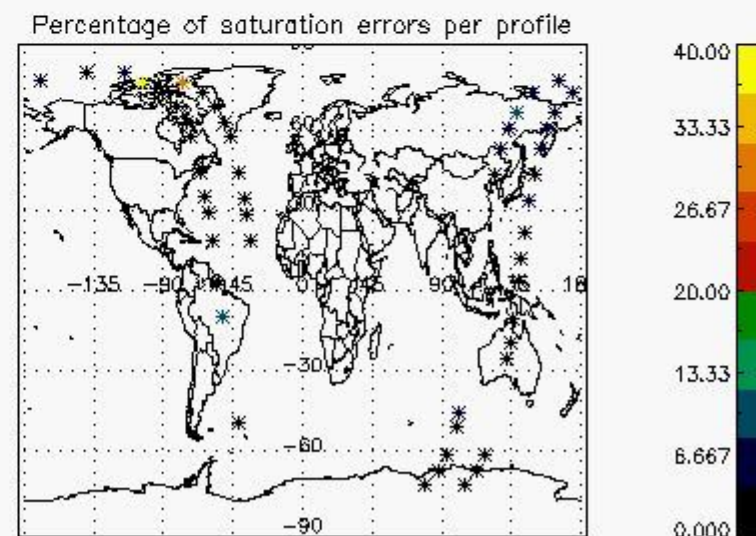

6. Statistics and plot of tangent altitude of the last measurement (DARK & BRIGHT products without errors)

6.1 Statistics on tangent altitude lost:

Statistics	DARK	BRIGHT	TWILIGHT
Mean:	13.661	19.114	17.335
St. deviation:	4.9569	4.6210	5.1998
Maximum:	19.787	26.661	26.692
Minimum:	6.0971	5.6117	11.097
Number of data:	7.0000	35.000	8.0000

6.2 Plot for DARK limb products