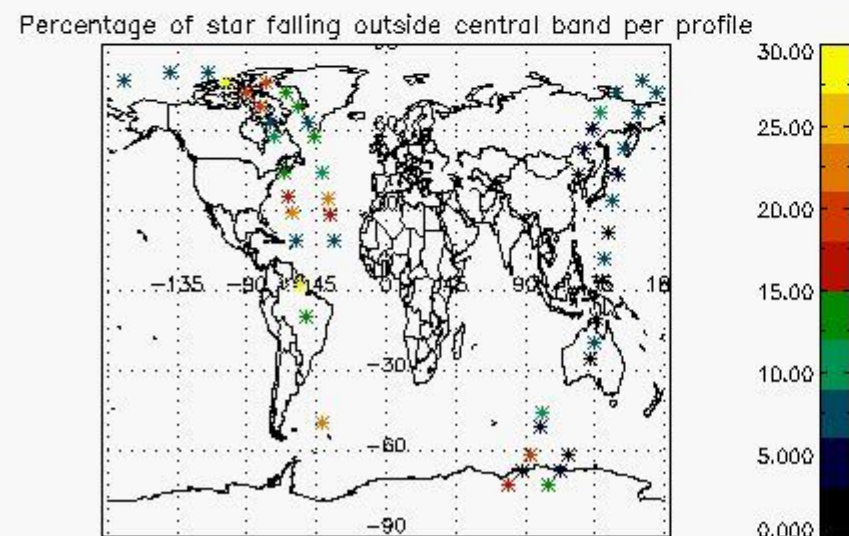

6. Statistics and plot of tangent altitude of the last measurement (DARK & BRIGHT products without errors)

6.1 Statistics on tangent altitude lost:

Statistics	DARK	BRIGHT	TWILIGHT
Mean:	13.661	19.114	17.335
St. deviation:	4.9569	4.6210	5.1998
Maximum:	19.787	26.661	26.692
Minimum:	6.0971	5.6117	11.097
Number of data:	7.0000	35.000	8.0000

6.2 Plot for DARK limb products