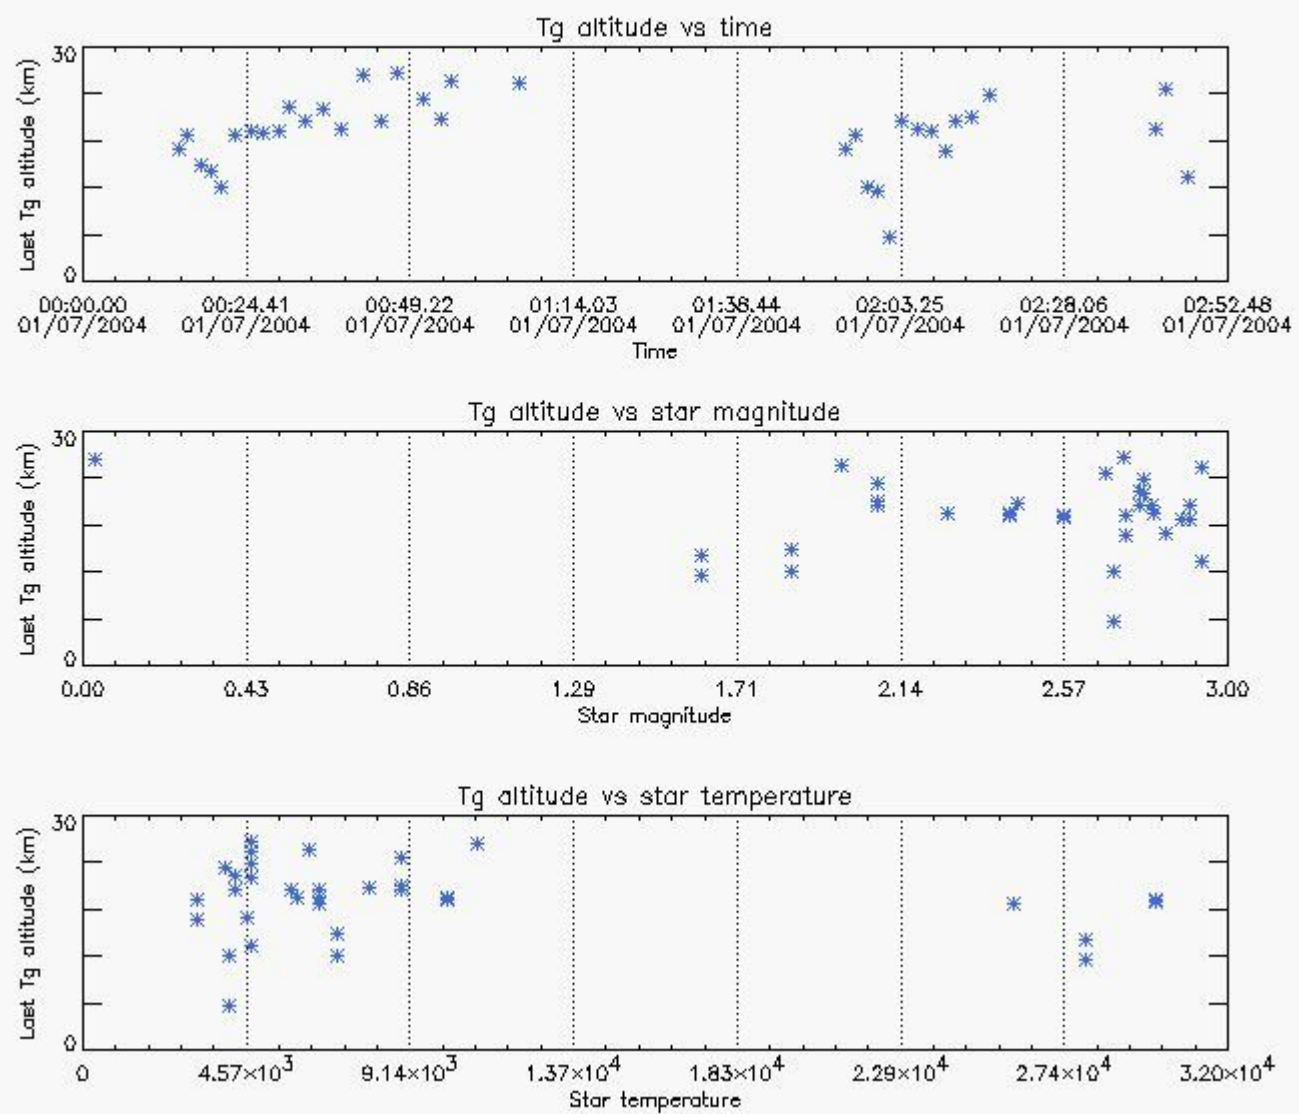

6.1 Statistics on tangent altitude lost:

Statistics	DARK	BRIGHT	TWILIGHT
Mean:	13.661	19.114	17.335
St. deviation:	4.9569	4.6210	5.1998
Maximum:	19.787	26.661	26.692
Minimum:	6.0971	5.6117	11.097
Number of data:	7.0000	35.000	8.0000

6.2 Plot for DARK limb products

Tangent altitude at which the star is lost

6.3 Plot for BRIGHT limb products

Tangent altitude at which the star is lost

6.3 Plot for TWILIGHT limb products

Tangent altitude at which the star is lost