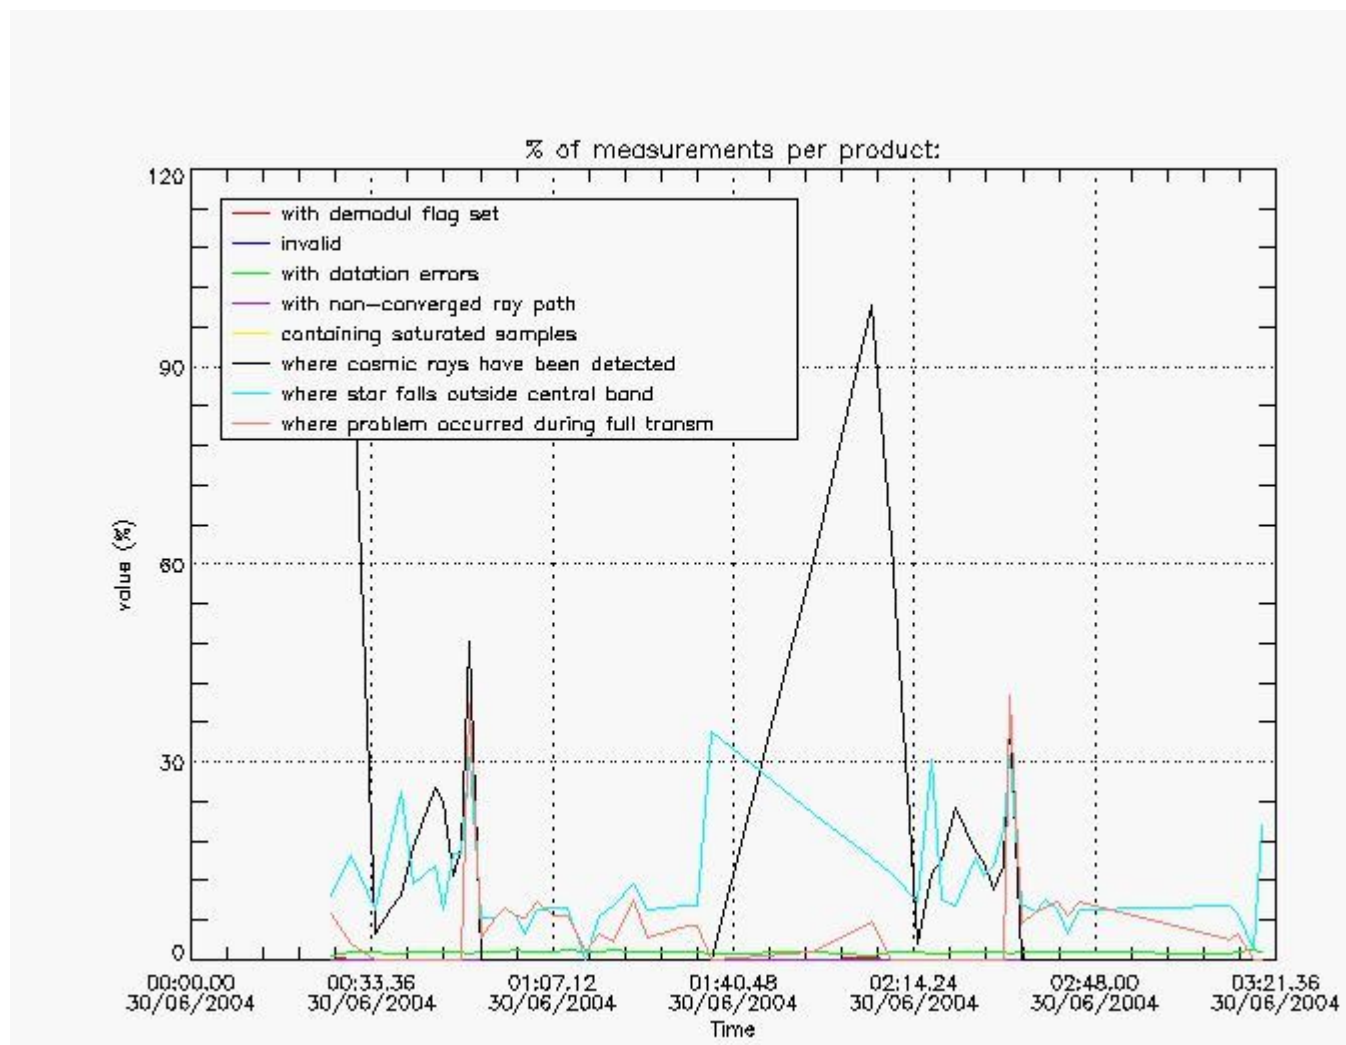

At least one measurement with demodulation flag set:	10.2041 %
Reference spectrum computed from DB:	0.00000 %
Reference spectrum with small number of measurements:	0.00000 %
SATU data not used:	0.00000 %

5.2 Plot quality information per product (time dependant)

5.3 Plot quality information per product (world map)