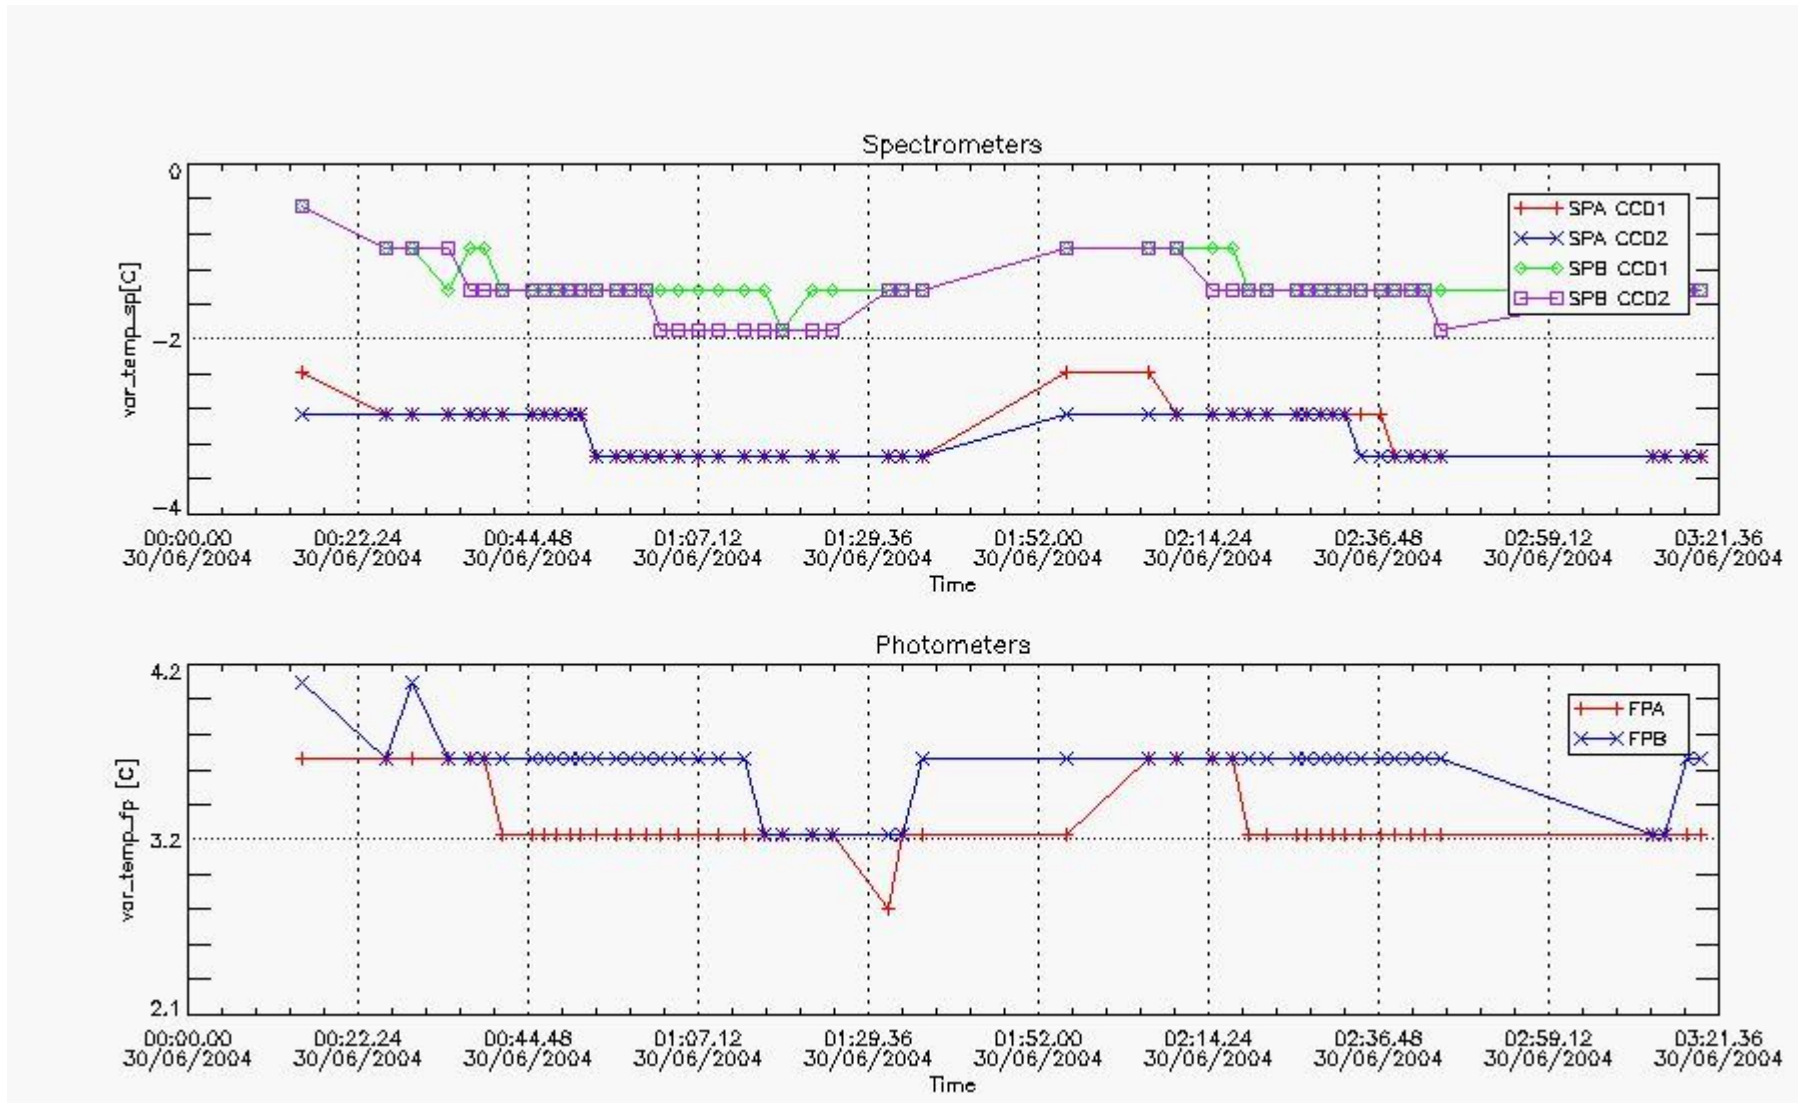

3. Plot of GOMOS spectrometers and photometers temperatures from level 1b data

4. Overview of dark signal processing per product

The Dark Charge (DC) is a temperature-dependant signal added to the useful measurements and it is therefore subtracted from them during the processing. There are two phenomena that produce a continuous increase of the DC: the "hot pixels" (a pixel is "hot" when its DC exceeds by a significant amount its value measured on ground at the same temperature) and the "Random Telegraphic Signal" (abrupt change positive or negative of the CCD pixel signal, random in time, affecting only the DC part of the signal and not the photon generated signal).

In this section a list of products that did not use the Dark Sky Area (DSA) observation for the DC computation is given. It is also provided the mean DC plot per product for dark limb products with no error flag set.

4.1 All products used the DSA observation for the DC computation

4.2 Plot of mean dark charges per product: only products in DARK limb conditions without errors are used