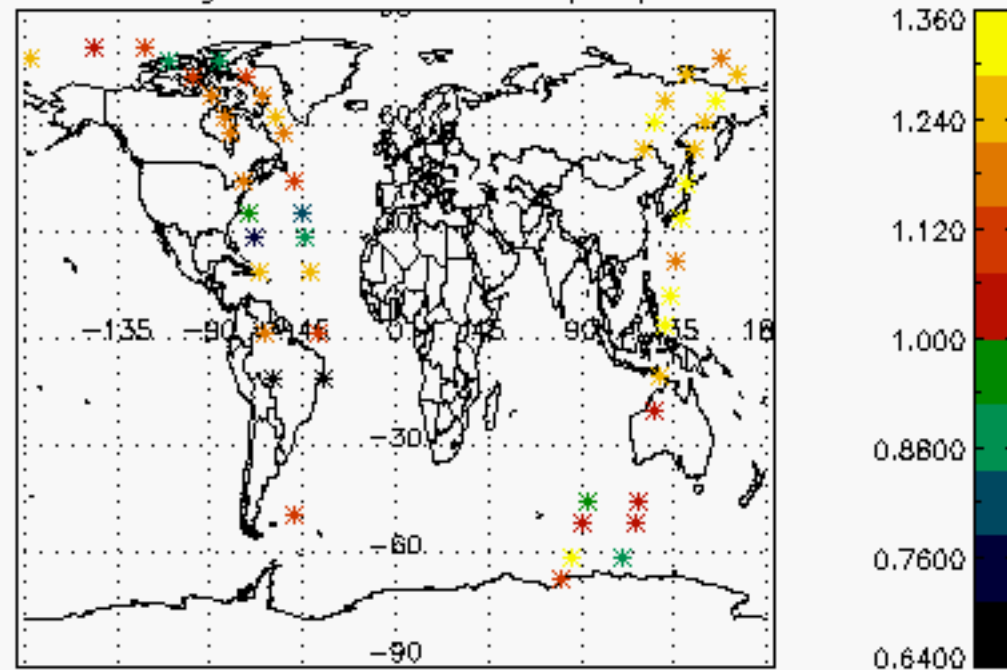

Percentage of datation errors per profile