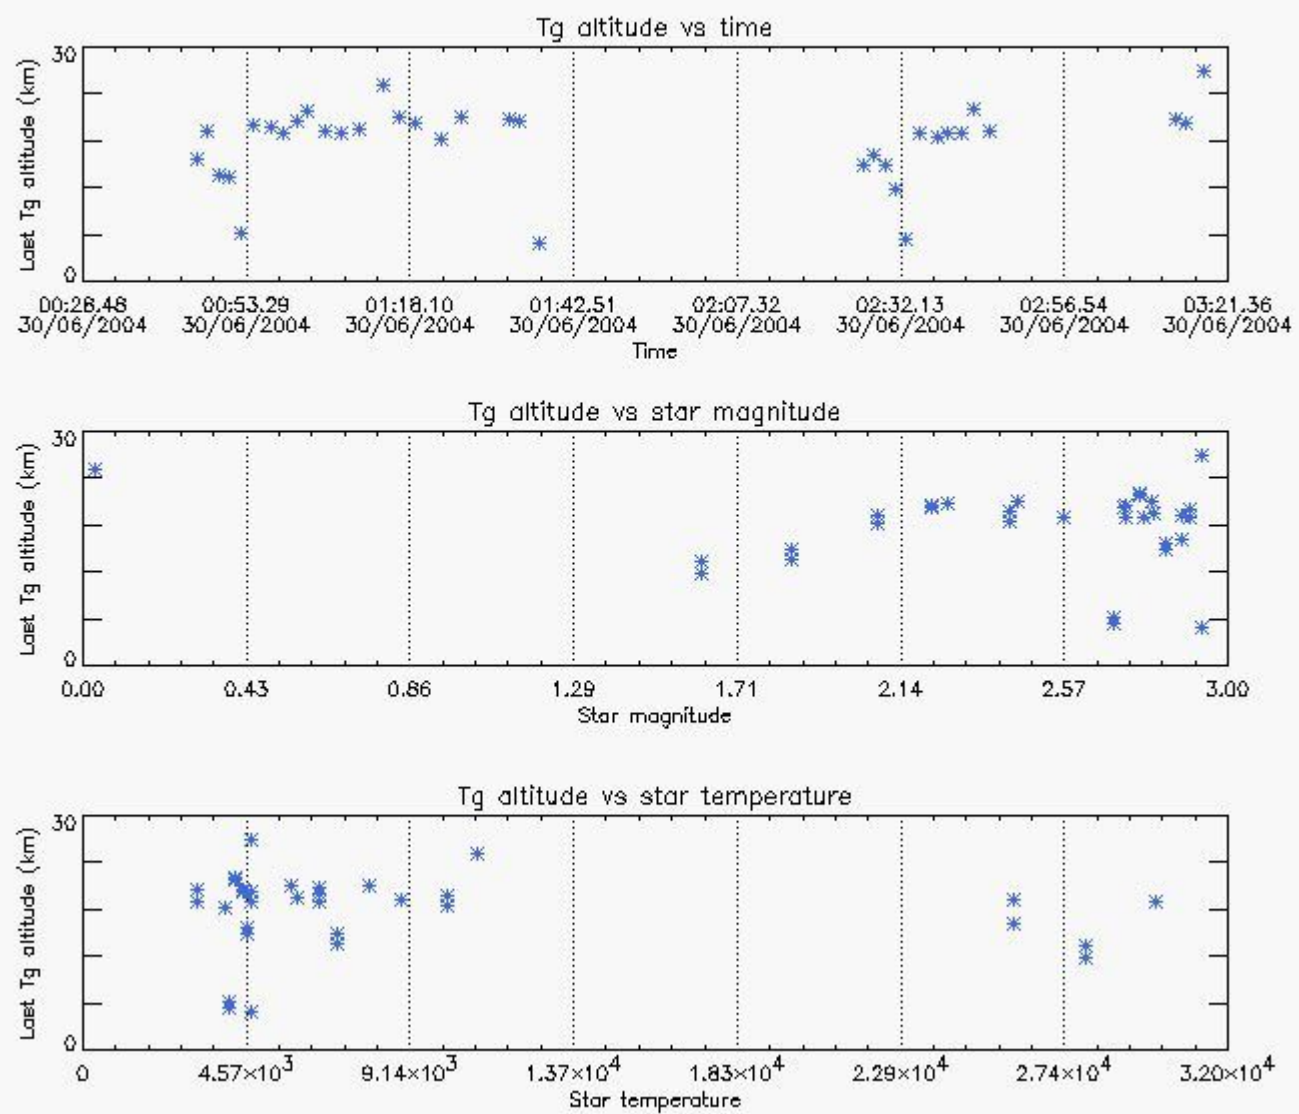

### 6.1 Statistics on tangent altitude lost:

Statistics	DARK	BRIGHT	TWILIGHT
Mean:	14.494	17.887	15.364
St. deviation:	4.4620	4.8877	4.9429
Maximum:	19.523	26.821	19.356
Minimum:	5.5482	4.8480	7.6669
Number of data:	9.0000	35.000	5.0000

### 6.2 Plot for DARK limb products

Tangent altitude at which the star is lost

6.3 Plot for BRIGHT limb products

Tangent altitude at which the star is lost

6.3 Plot for TWILIGHT limb products