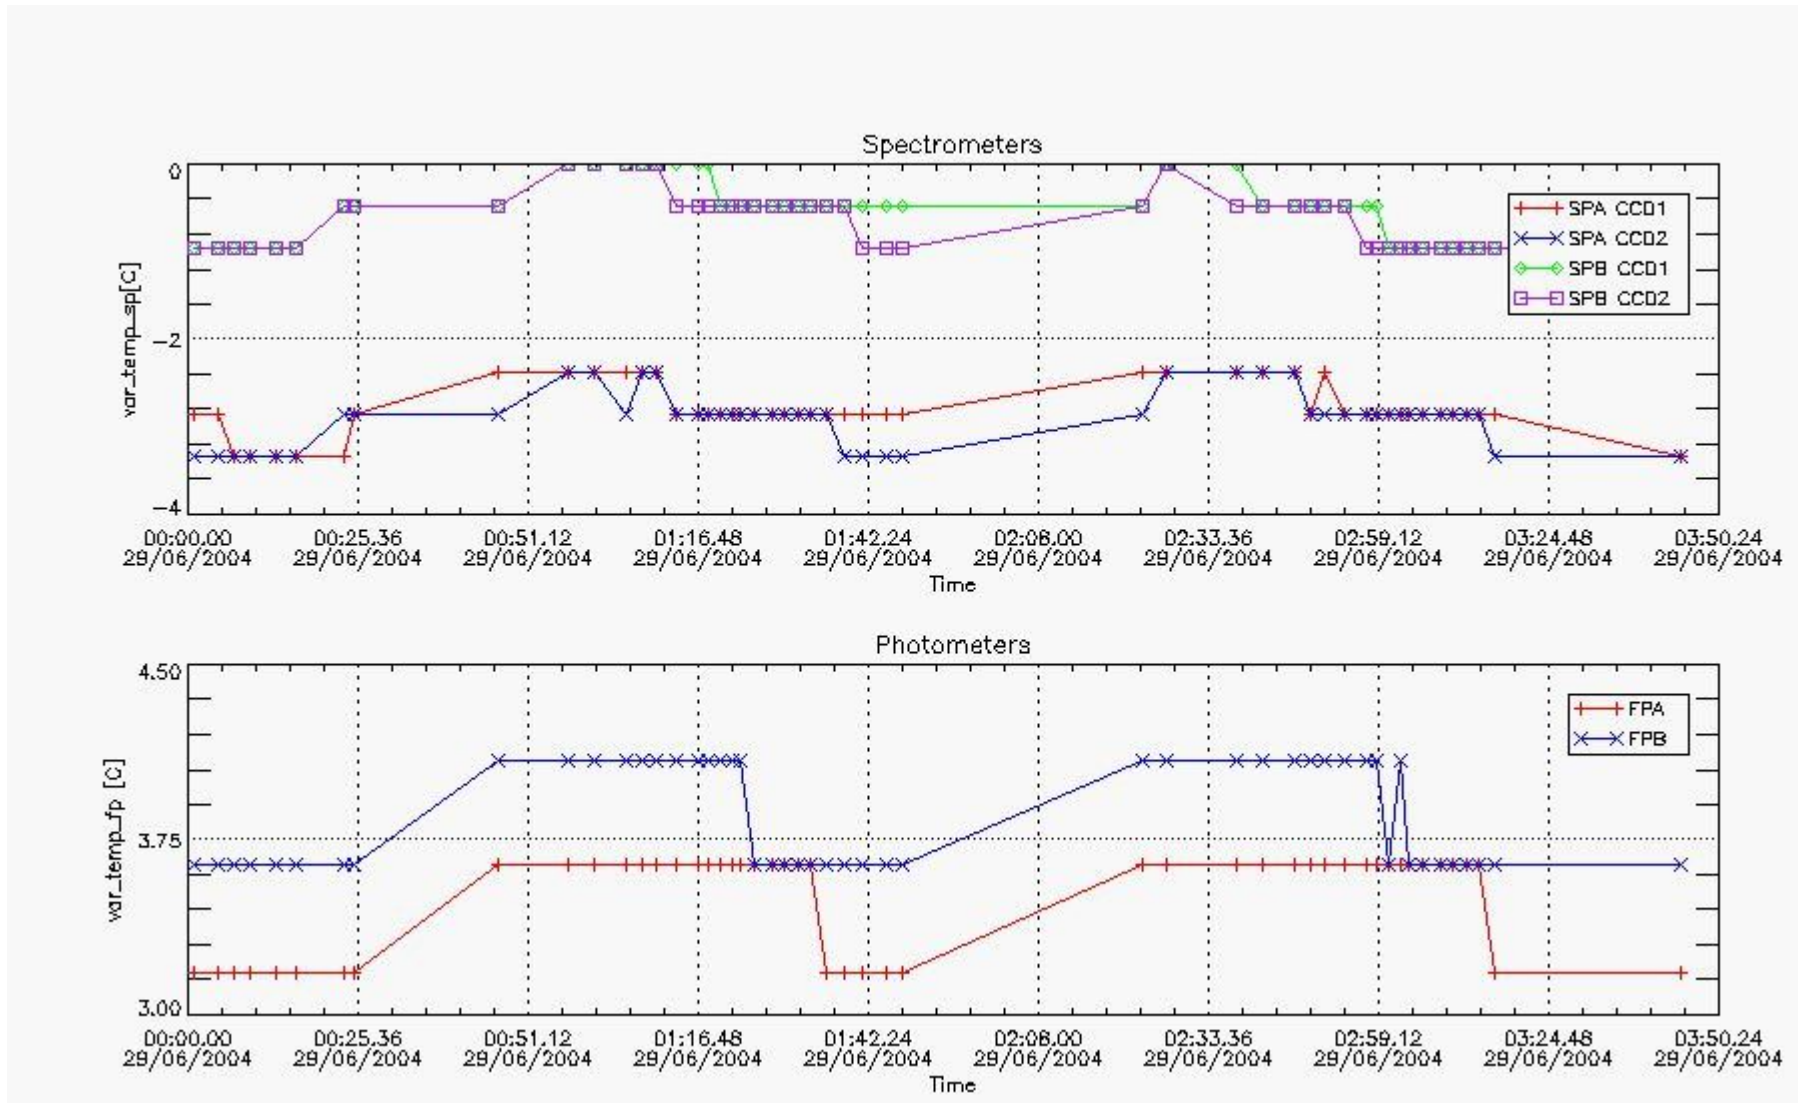

3. Plot of GOMOS spectrometers and photometers temperatures from level 1b data

4. Overview of dark signal processing per product

The Dark Charge (DC) is a temperature-dependant signal added to the useful measurements and it is therefore subtracted from them during the processing. There are two phenomena that produce a continuous increase of the DC: the "hot pixels" (a pixel is "hot" when its DC exceeds by a significant amount its value measured on ground at the same temperature) and the "Random Telegraphic Signal" (abrupt change positive or negative of the CCD pixel signal, random in time, affecting only the DC part of the signal and not the photon generated signal).

In this section a list of products that did not use the Dark Sky Area (DSA) observation for the DC computation is given. It is also provided the mean DC plot per product for dark limb products with no error flag set.

4.1 These products did not use the DSA observation for DC computation:

Product name	DC information
GOM_TRA_1PNPDE20040629_000054_000000382028_00102_12180_0016.N1	DC map used (0)
GOM_TRA_1PNPDE20040629_000432_000000462028_00102_12180_0017.N1	DC map used (0)
GOM_TRA_1PNPDE20040629_000701_000000402028_00102_12180_0018.N1	DC map used (0)
GOM_TRA_1PNPDE20040629_000919_000000352028_00102_12180_0019.N1	DC map used (0)
GOM_TRA_1PNPDE20040629_001316_000000342028_00102_12180_0020.N1	DC map used (0)
GOM_TRA_1PNPDE20040629_001608_000000482028_00102_12180_0021.N1	DC map used (0)
GOM_TRA_1PNPDE20040629_002326_000000692028_00102_12180_0022.N1	DC map used (0)
GOM_TRA_1PNPDE20040629_002506_000000492028_00102_12180_0023.N1	DC map used (0)

4.2 Plot of mean dark charges per product: only products in DARK limb conditions without errors are used