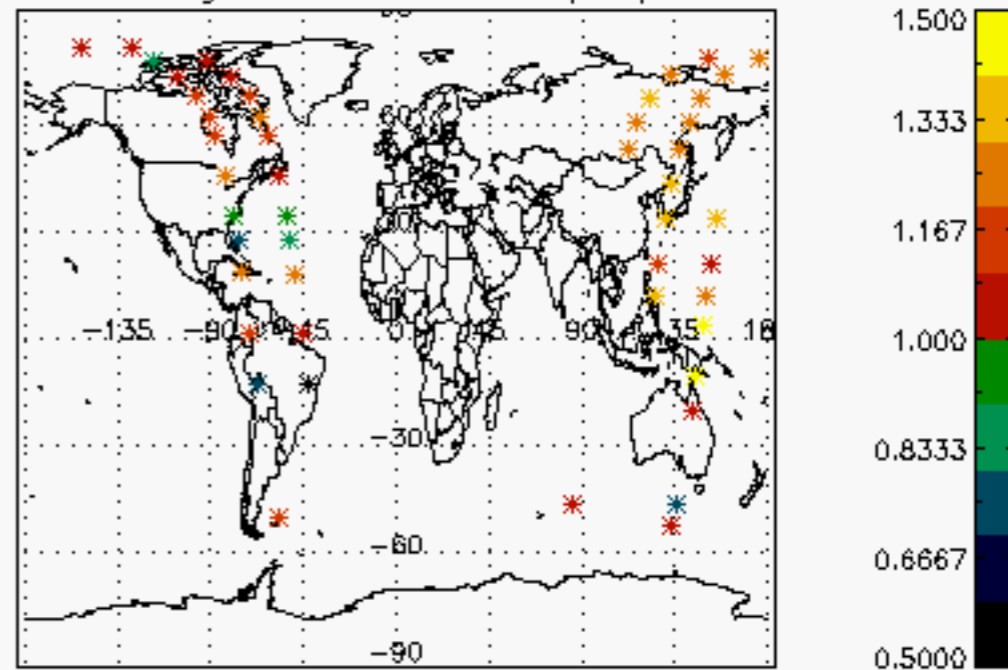

Percentage of datation errors per profile