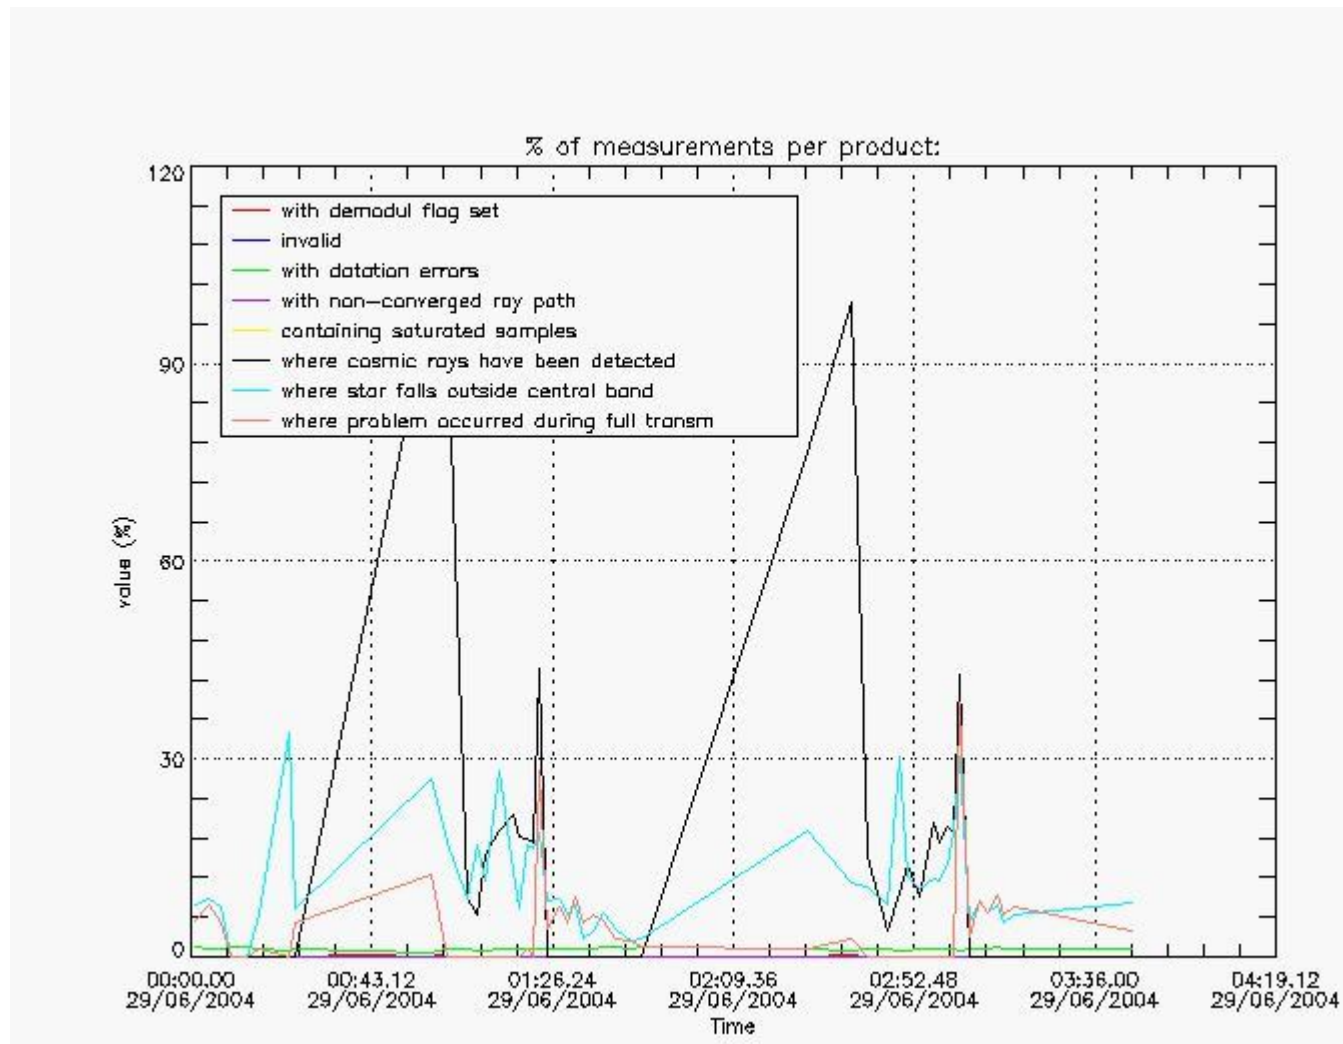

At least one measurement with demodulation flag set:	10.4167 %
Reference spectrum computed from DB:	0.00000 %
Reference spectrum with small number of measurements:	0.00000 %
SATU data not used:	0.00000 %

5.2 Plot quality information per product (time dependant)

5.3 Plot quality information per product (world map)