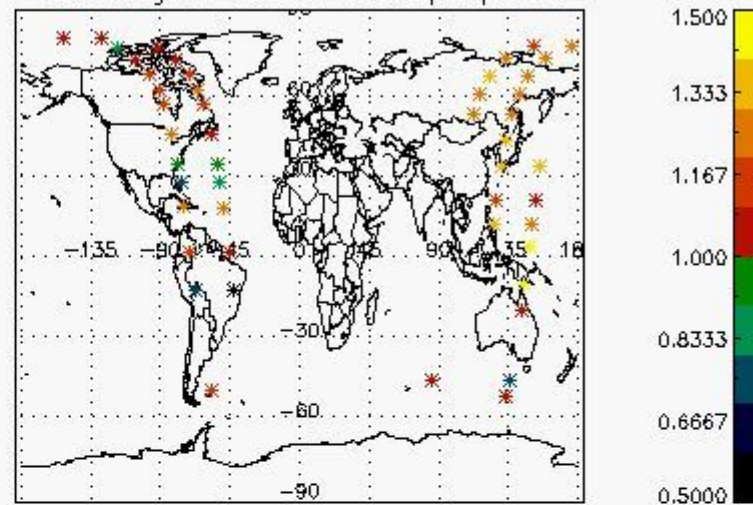

5.2 Plot quality information per product (time dependant)

5.3 Plot quality information per product (world map)

Percentage of cosmic ray hits per profile

Percentage of datation errors per profile

Percentage of star falling outside central band per profile