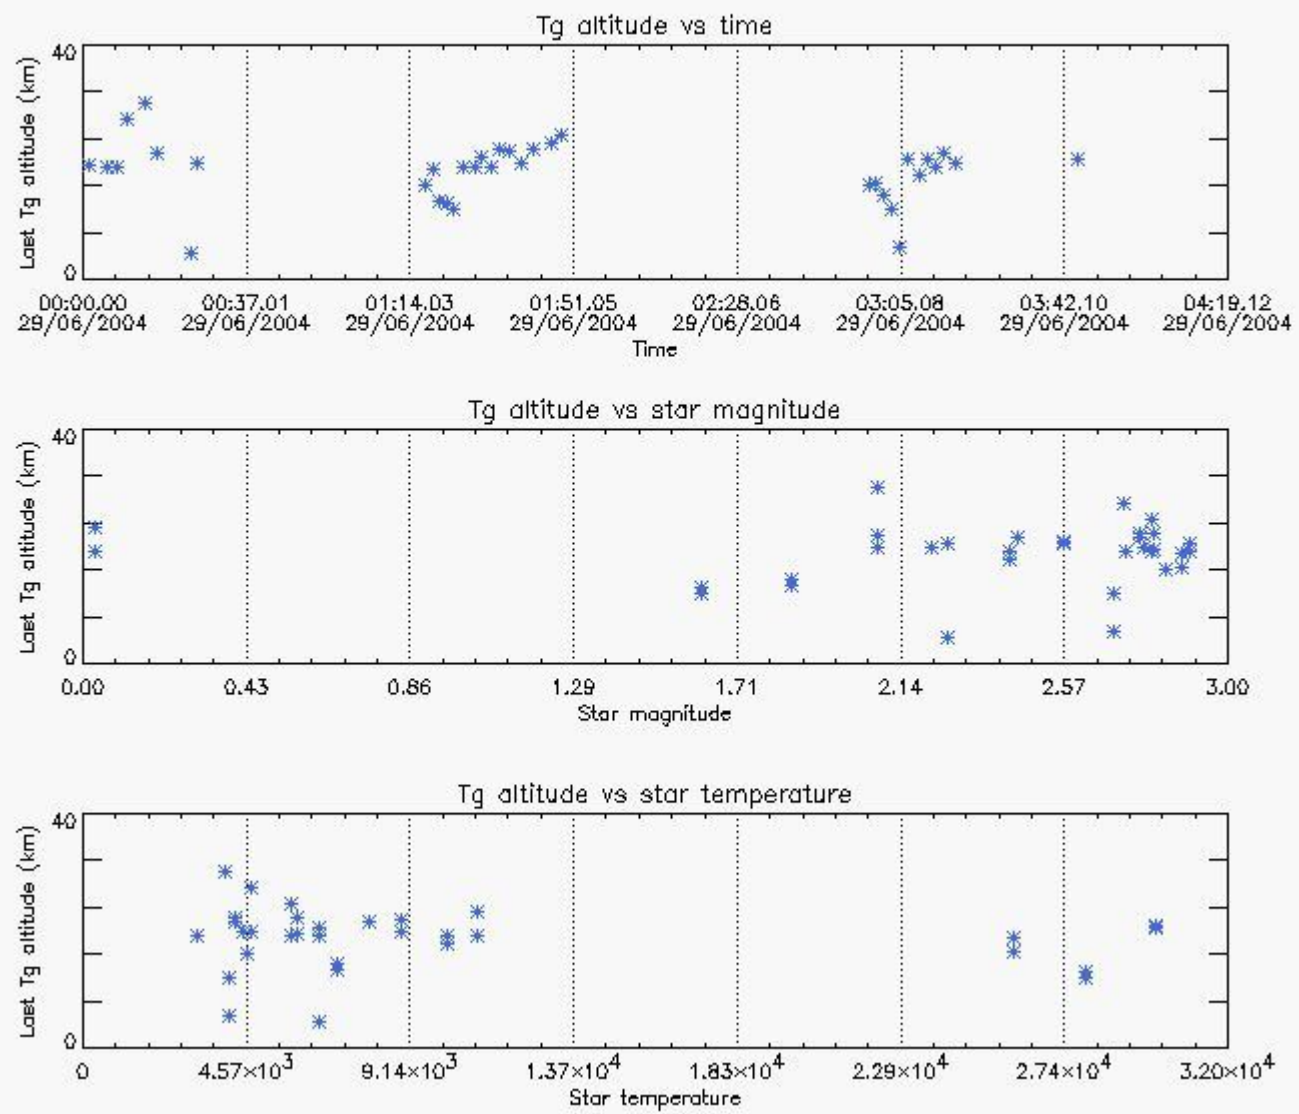

Percentage of saturation errors per profile

6. Statistics and plot of tangent altitude of the last measurement (DARK & BRIGHT products without errors)

6.1 Statistics on tangent altitude lost:

Statistics	DARK	BRIGHT	TWILIGHT
Mean:	14.045	18.585	13.708
St. deviation:	5.0795	5.1764	6.5353
Maximum:	19.637	30.239	18.618
Minimum:	4.8615	4.3042	6.2900
Number of data:	10.000	35.000	3.0000

6.2 Plot for DARK limb products

Tangent altitude at which the star is lost

6.3 Plot for BRIGHT limb products

Tangent altitude at which the star is lost

6.3 Plot for TWILIGHT limb products

Tangent altitude at which the star is lost