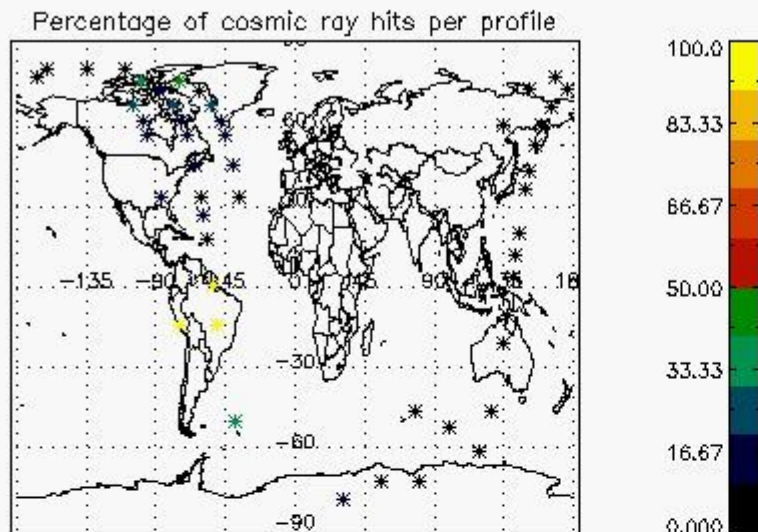

6. Statistics and plot of tangent altitude of the last measurement (DARK & BRIGHT products without errors)

6.1 Statistics on tangent altitude lost:

Statistics	DARK	BRIGHT	TWILIGHT
Mean:	14.727	17.892	11.727
St. deviation:	5.5211	5.0997	6.1395
Maximum:	20.122	30.062	17.600
Minimum:	6.3218	4.5969	5.1339
Number of data:	9.0000	35.000	5.0000

6.2 Plot for DARK limb products