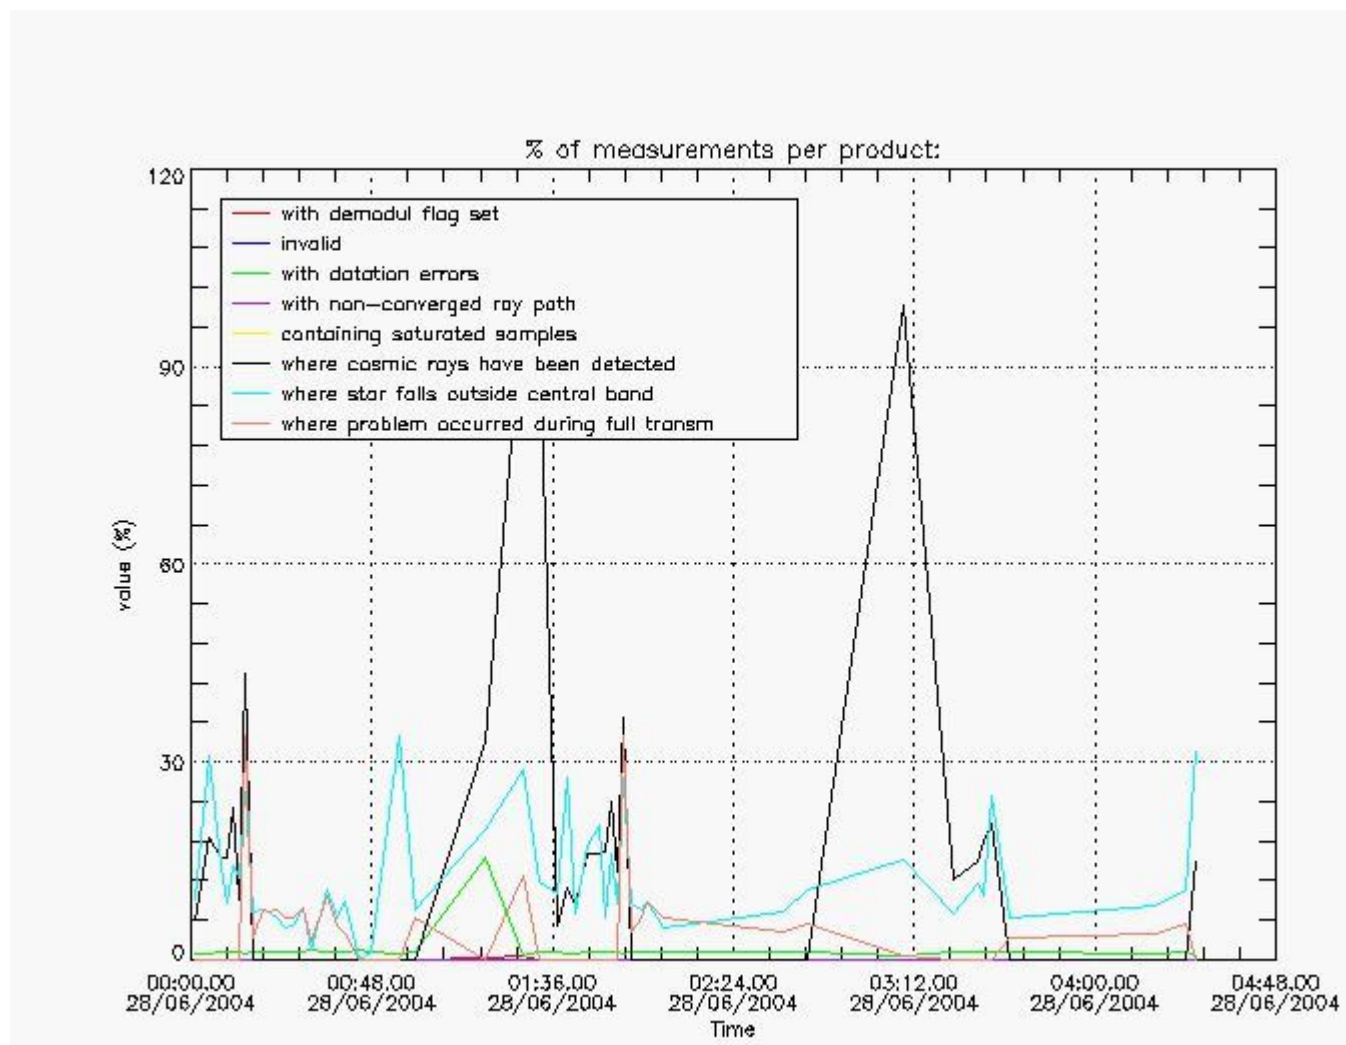

At least one measurement with demodulation flag set:	6.12245 %
Reference spectrum computed from DB:	0.00000 %
Reference spectrum with small number of measurements:	0.00000 %
SATU data not used:	0.00000 %

5.2 Plot quality information per product (time dependant)

5.3 Plot quality information per product (world map)