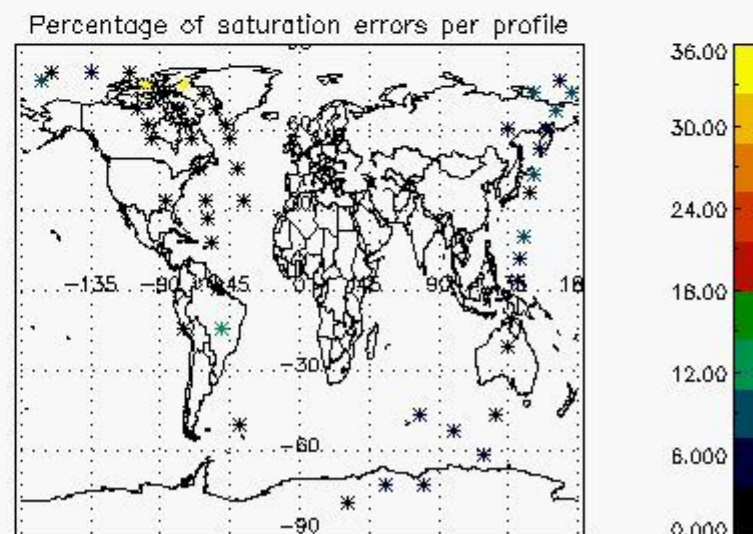

6. Statistics and plot of tangent altitude of the last measurement (DARK & BRIGHT products without errors)

6.1 Statistics on tangent altitude lost:

Statistics	DARK	BRIGHT	TWILIGHT
Mean:	14.727	17.892	11.727
St. deviation:	5.5211	5.0997	6.1395
Maximum:	20.122	30.062	17.600
Minimum:	6.3218	4.5969	5.1339
Number of data:	9.0000	35.000	5.0000

6.2 Plot for DARK limb products