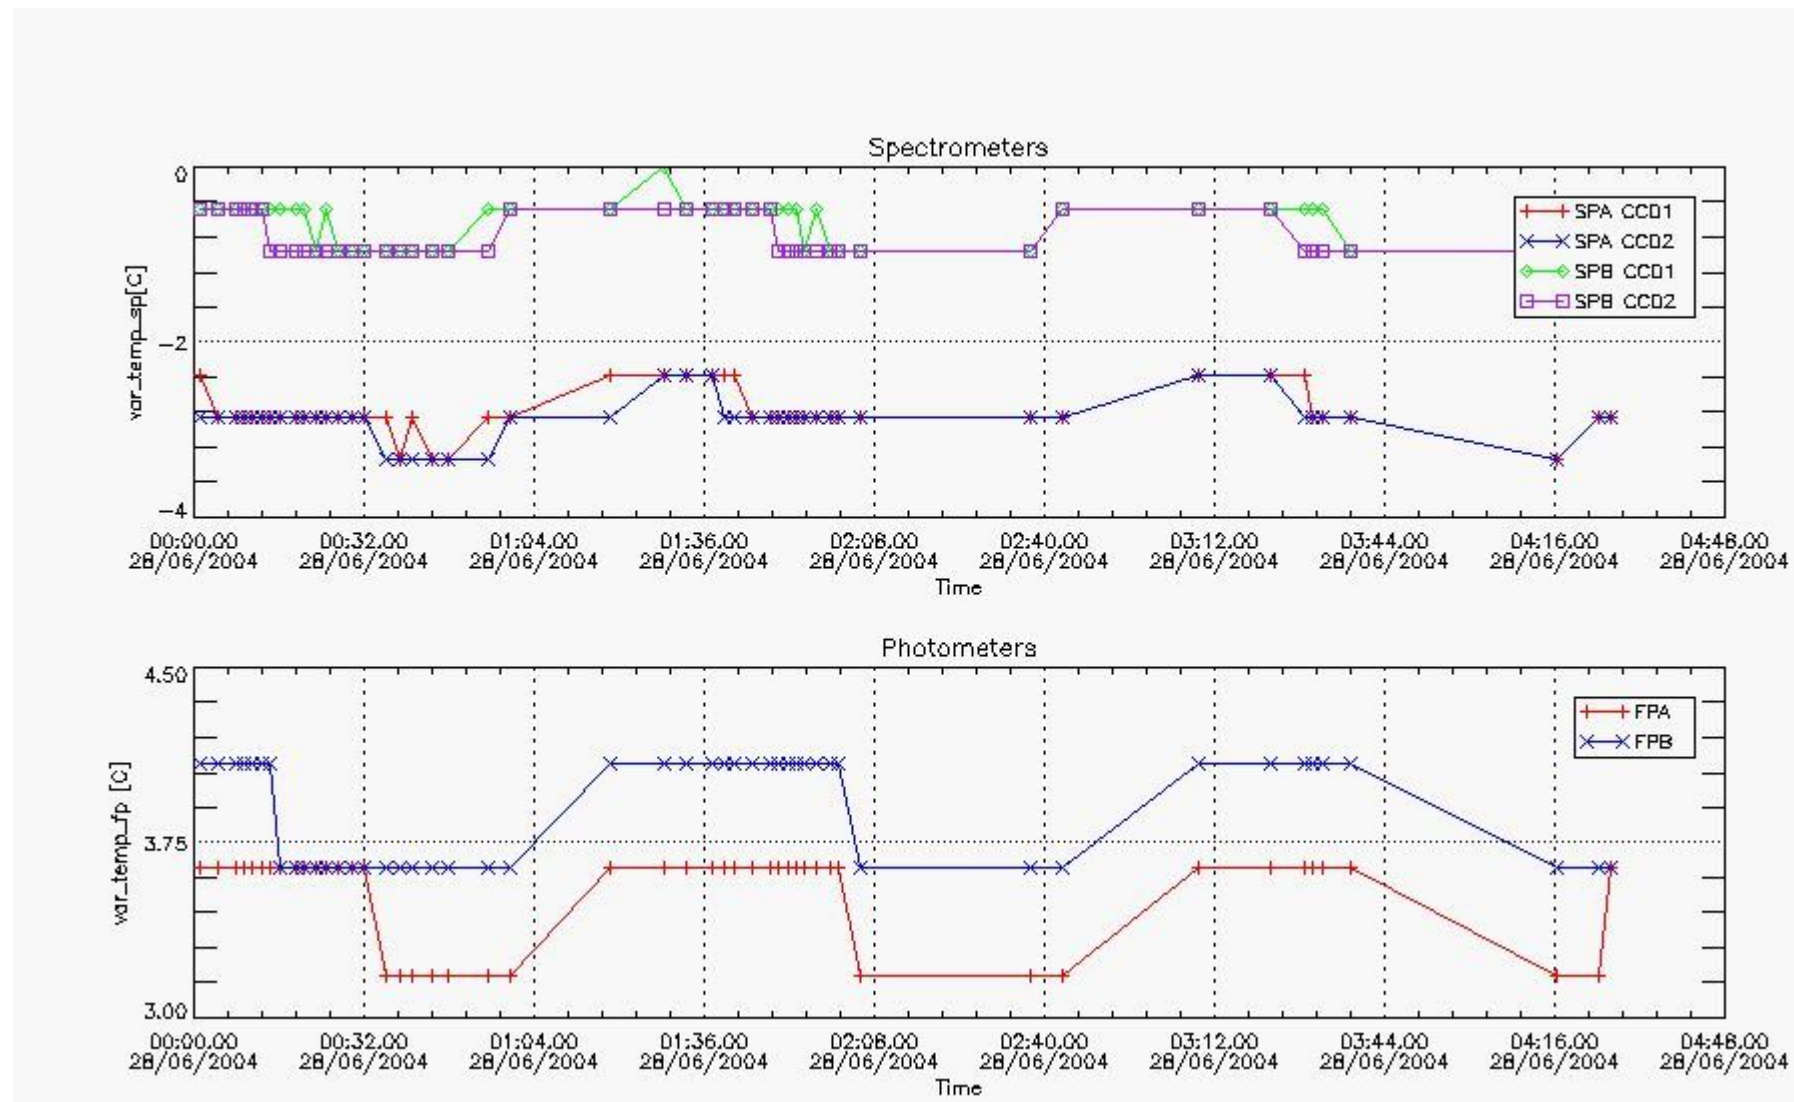

3. Plot of GOMOS spectrometers and photometers temperatures from level 1b data

4. Overview of dark signal processing per product

The Dark Charge (DC) is a temperature-dependant signal added to the useful measurements and it is therefore subtracted from them during the processing. There are two phenomena that produce a continuous increase of the DC: the "hot pixels" (a pixel is "hot" when its DC exceeds by a significant amount its value measured on ground at the same temperature) and the "Random Telegraphic Signal" (abrupt change positive or negative of the CCD pixel signal, random in time, affecting only the DC part of the signal and not the photon generated signal).

In this section a list of products that did not use the Dark Sky Area (DSA) observation for the DC computation is given. It is also provided the mean DC plot per product for dark limb products with no error flag set.

4.1 All products used the DSA observation for the DC computation

4.2 Plot of mean dark charges per product: only products in DARK limb conditions without errors are used