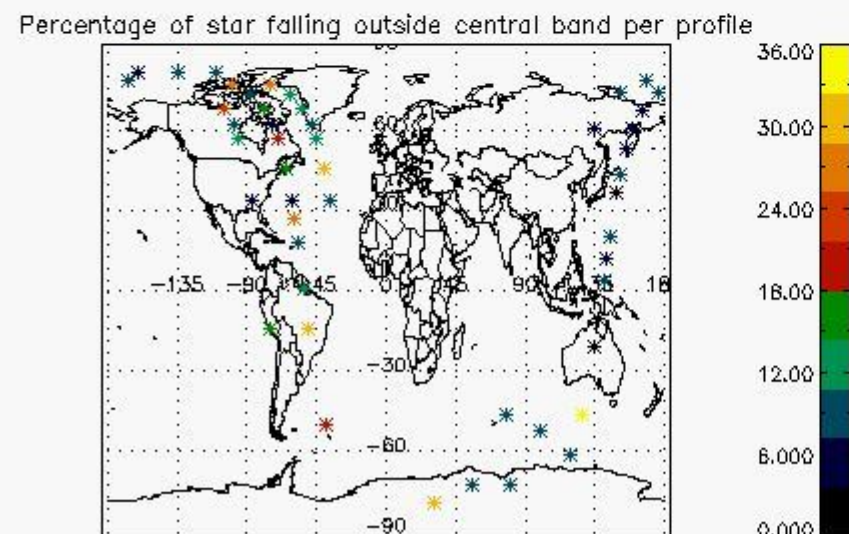

5.2 Plot quality information per product (time dependant)

5.3 Plot quality information per product (world map)

6. Statistics and plot of tangent altitude of the last measurement (DARK & BRIGHT products without errors)