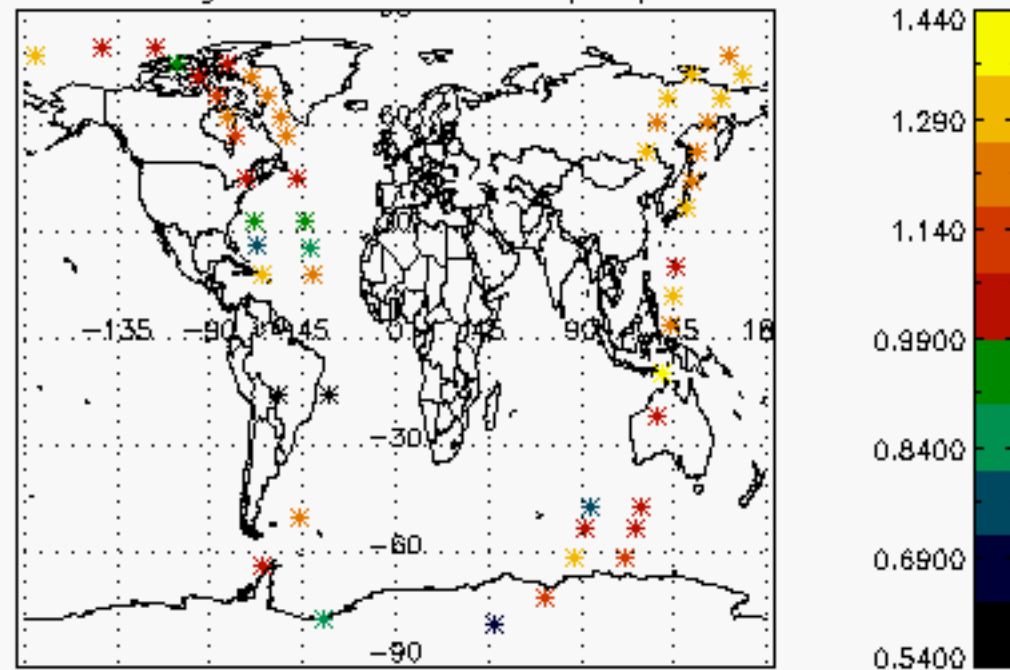

Percentage of datation errors per profile