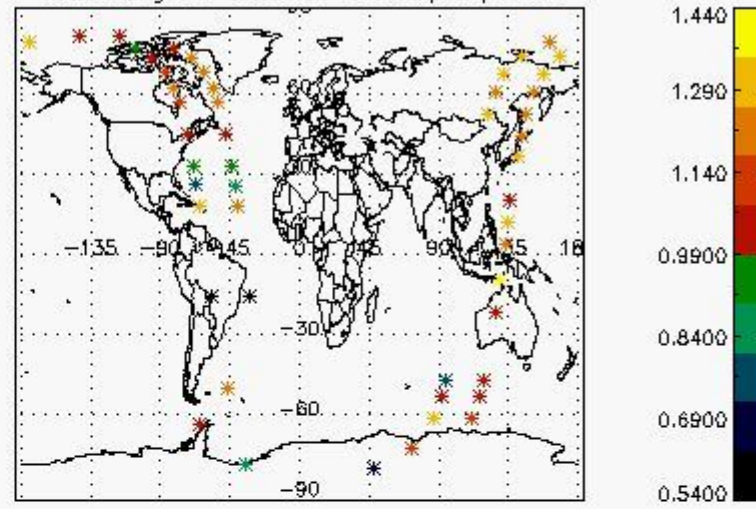

5.2 Plot quality information per product (time dependant)

5.3 Plot quality information per product (world map)

Percentage of cosmic ray hits per profile

Percentage of datation errors per profile

Percentage of star falling outside central band per profile