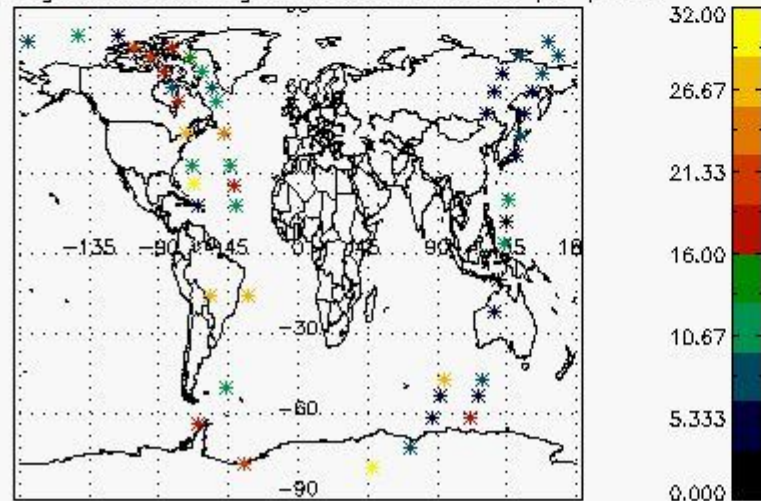

5.2 Plot quality information per product (time dependant)

5.3 Plot quality information per product (world map)

Percentage of cosmic ray hits per profile

Percentage of datation errors per profile

Percentage of star falling outside central band per profile

Percentage of saturation errors per profile

6. Statistics and plot of tangent altitude of the last measurement (DARK & BRIGHT products without errors)

6.1 Statistics on tangent altitude lost:

Statistics	DARK	BRIGHT	TWILIGHT
Mean:	13.252	18.544	10.161
St. deviation:	5.2238	4.2103	5.2680
Maximum:	20.472	27.930	18.812
Minimum:	5.3144	7.7041	5.7174
Number of data:	10.000	35.000	5.0000