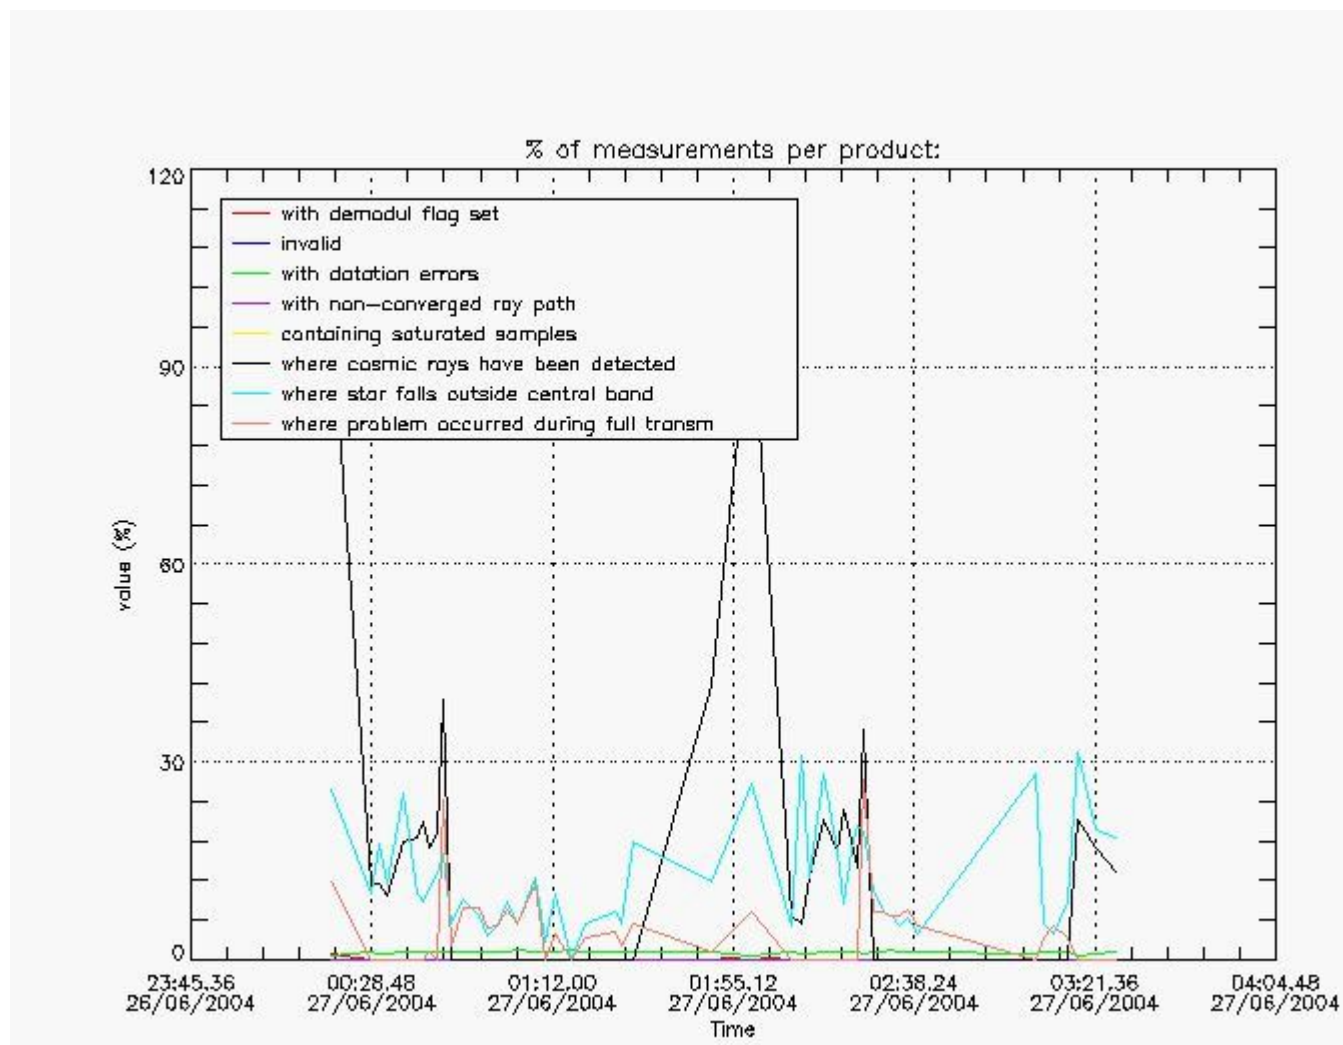

At least one measurement with demodulation flag set:	8.00000 %
Reference spectrum computed from DB:	0.00000 %
Reference spectrum with small number of measurements:	0.00000 %
SATU data not used:	0.00000 %

5.2 Plot quality information per product (time dependant)

5.3 Plot quality information per product (world map)