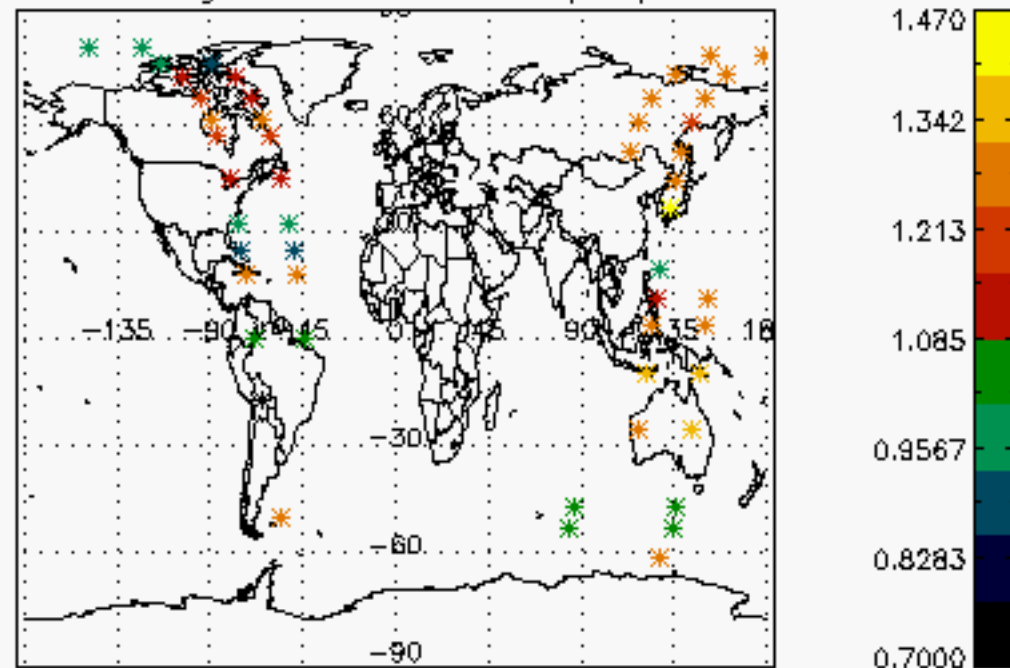

Percentage of datation errors per profile