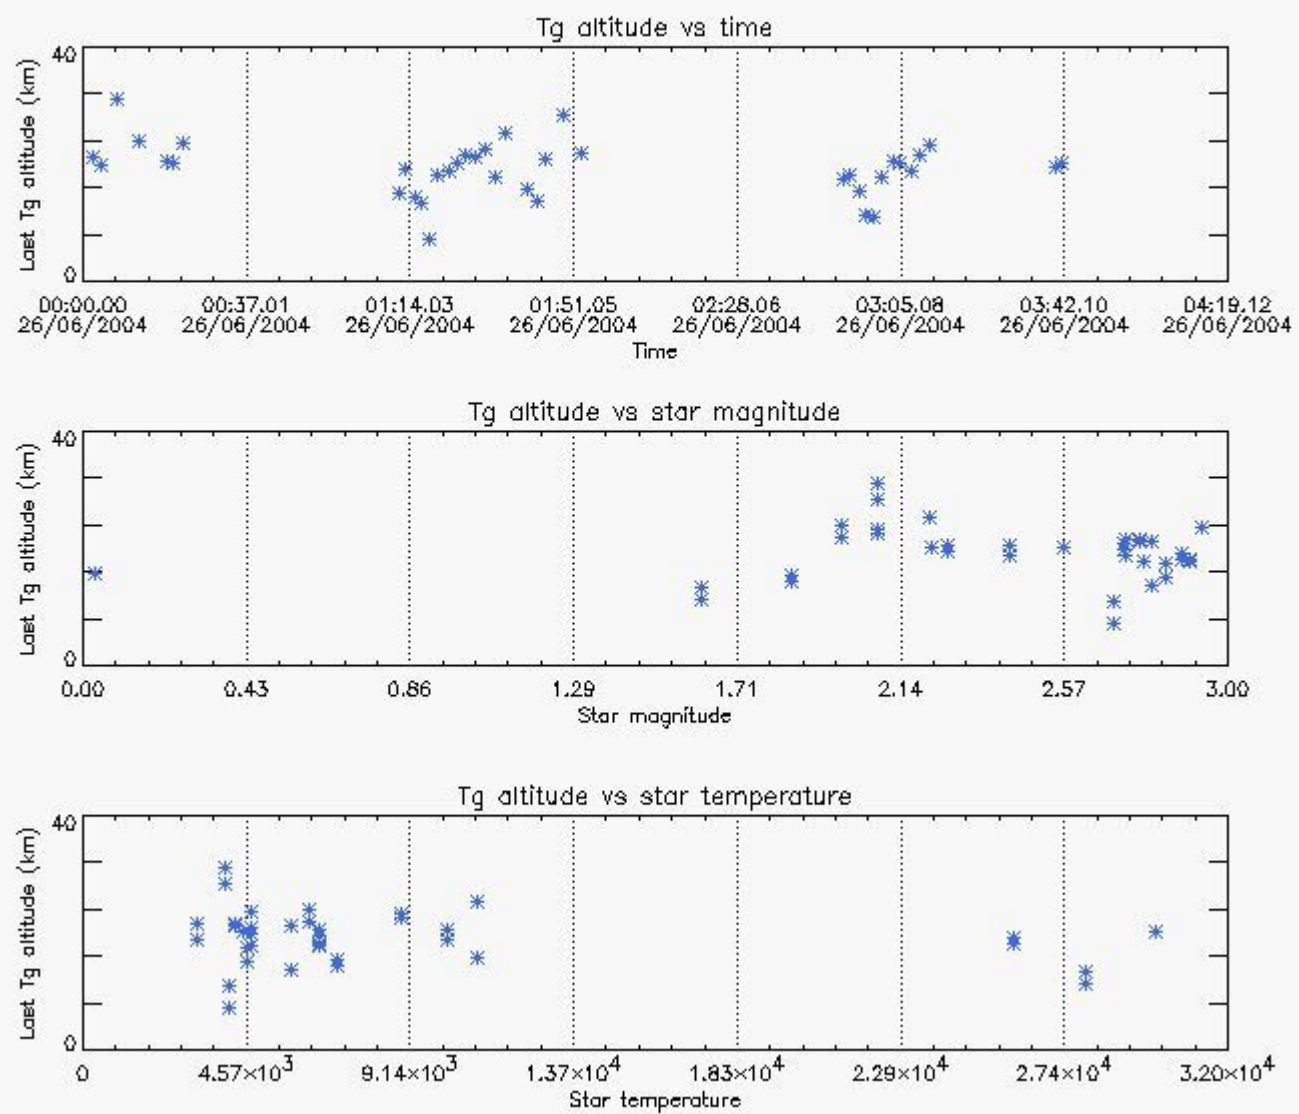

Percentage of saturation errors per profile

6. Statistics and plot of tangent altitude of the last measurement (DARK & BRIGHT products without errors)

6.1 Statistics on tangent altitude lost:

Statistics	DARK	BRIGHT	TWILIGHT
Mean:	16.999	19.232	14.281
St. deviation:	3.4204	4.5862	0.60909
Maximum:	20.520	30.989	14.712
Minimum:	10.722	7.2788	13.850
Number of data:	10.000	38.000	2.0000

6.2 Plot for DARK limb products

Tangent altitude at which the star is lost

6.3 Plot for BRIGHT limb products

Tangent altitude at which the star is lost

6.3 Plot for TWILIGHT limb products

Tangent altitude at which the star is lost