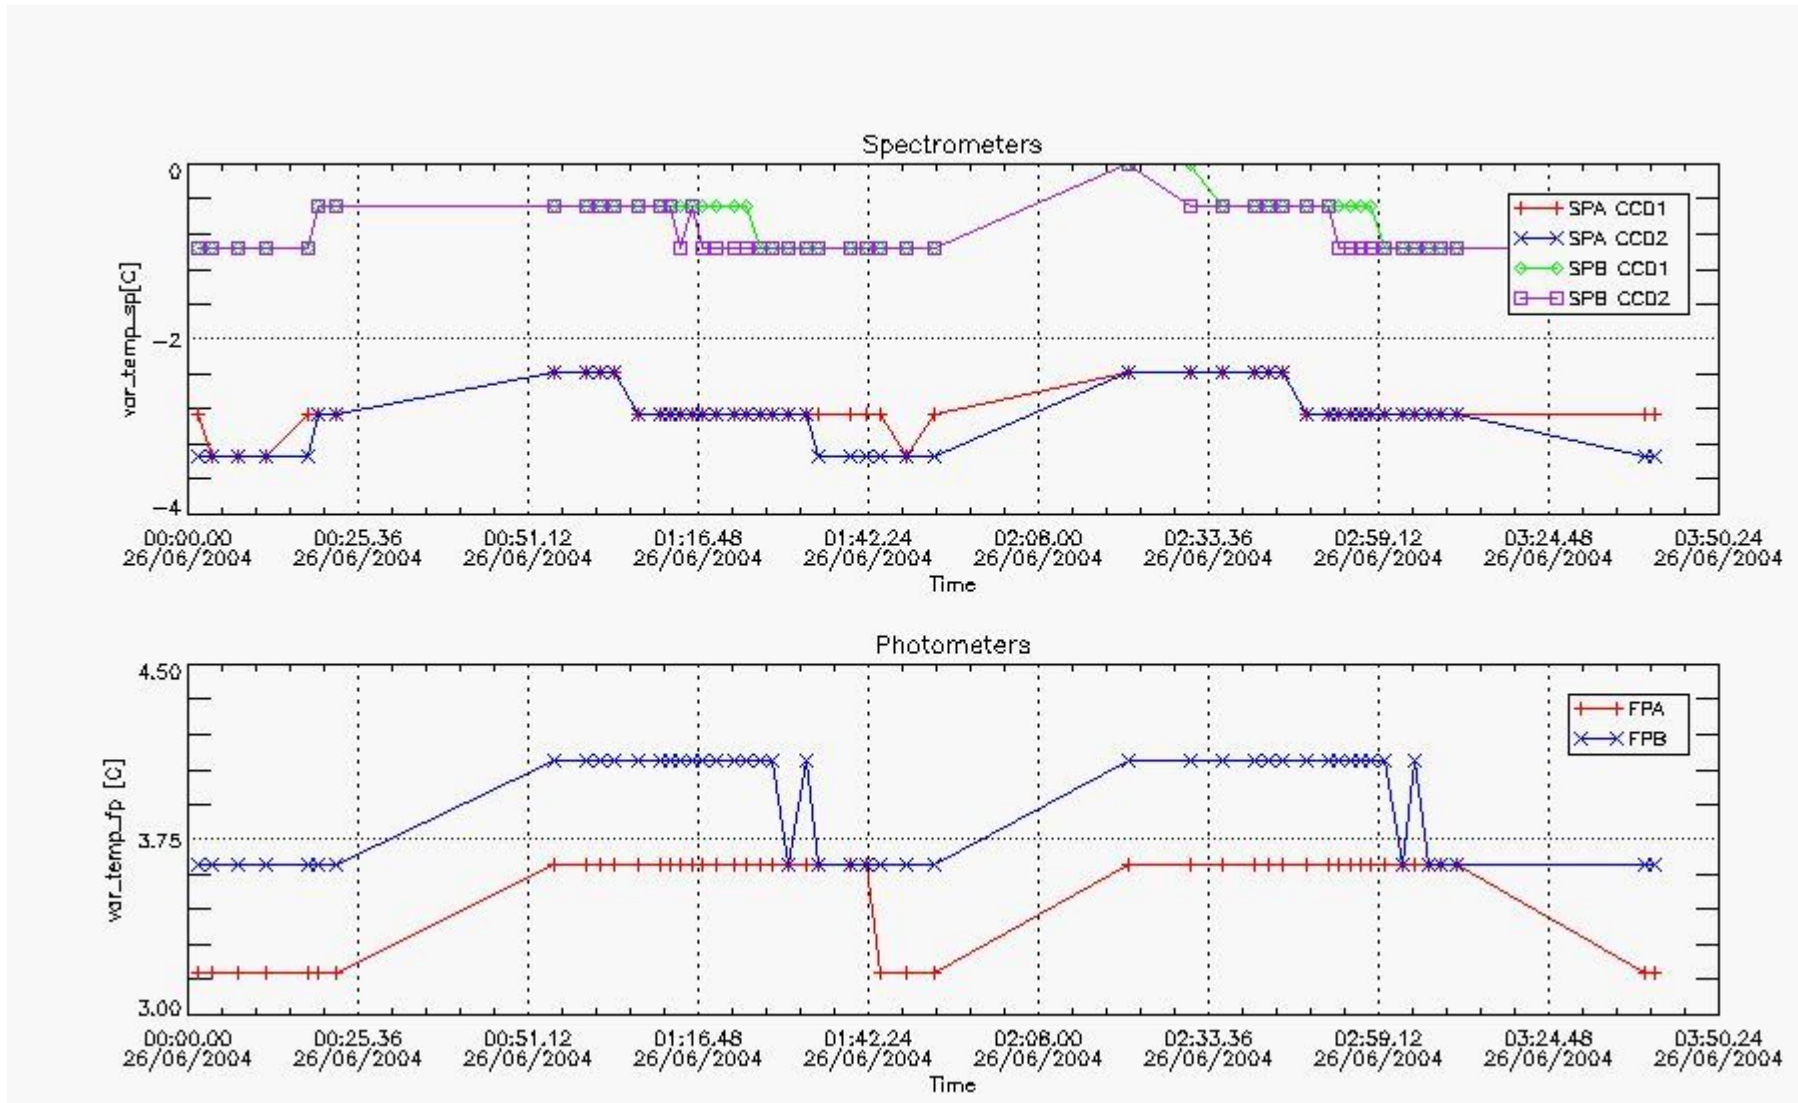

3. Plot of GOMOS spectrometers and photometers temperatures from level 1b data

4. Overview of dark signal processing per product

The Dark Charge (DC) is a temperature-dependant signal added to the useful measurements and it is therefore subtracted from them during the processing. There are two phenomena that produce a continuous increase of the DC: the "hot pixels" (a pixel is "hot" when its DC exceeds by a significant amount its value measured on ground at the same temperature) and the "Random Telegraphic Signal" (abrupt change positive or negative of the CCD pixel signal, random in time, affecting only the DC part of the signal and not the photon generated signal).

In this section a list of products that did not use the Dark Sky Area (DSA) observation for the DC computation is given. It is also provided the mean DC plot per product for dark limb products with no error flag set.

4.1 All products used the DSA observation for the DC computation

4.2 Plot of mean dark charges per product: only products in DARK limb conditions without errors are used