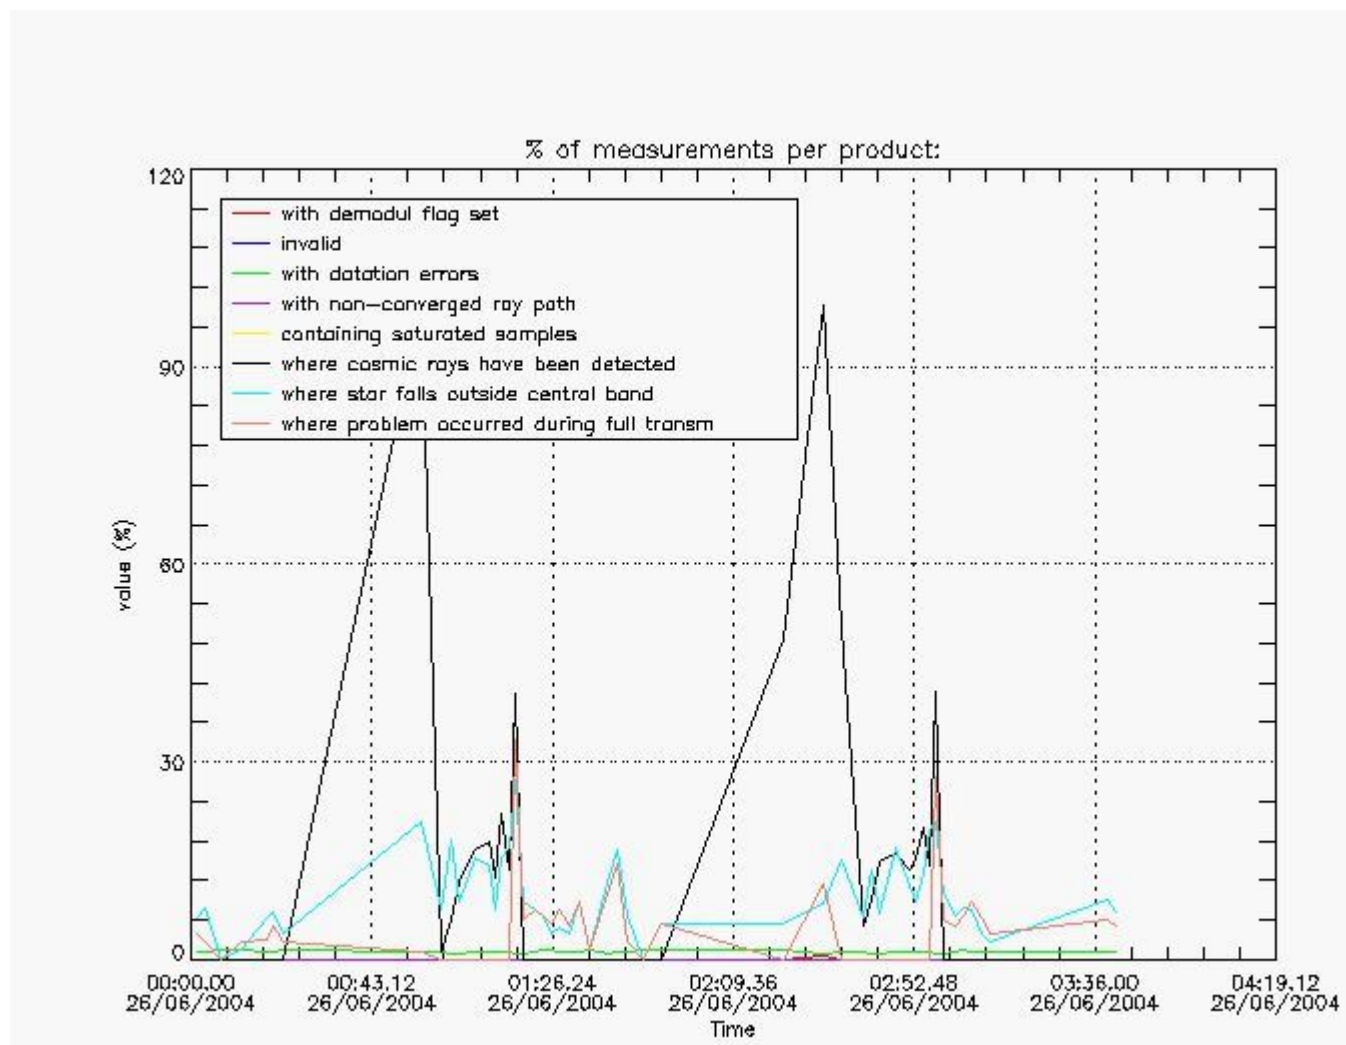

At least one measurement with demodulation flag set:	6.00000 %
Reference spectrum computed from DB:	0.00000 %
Reference spectrum with small number of measurements:	0.00000 %
SATU data not used:	0.00000 %

5.2 Plot quality information per product (time dependant)

5.3 Plot quality information per product (world map)