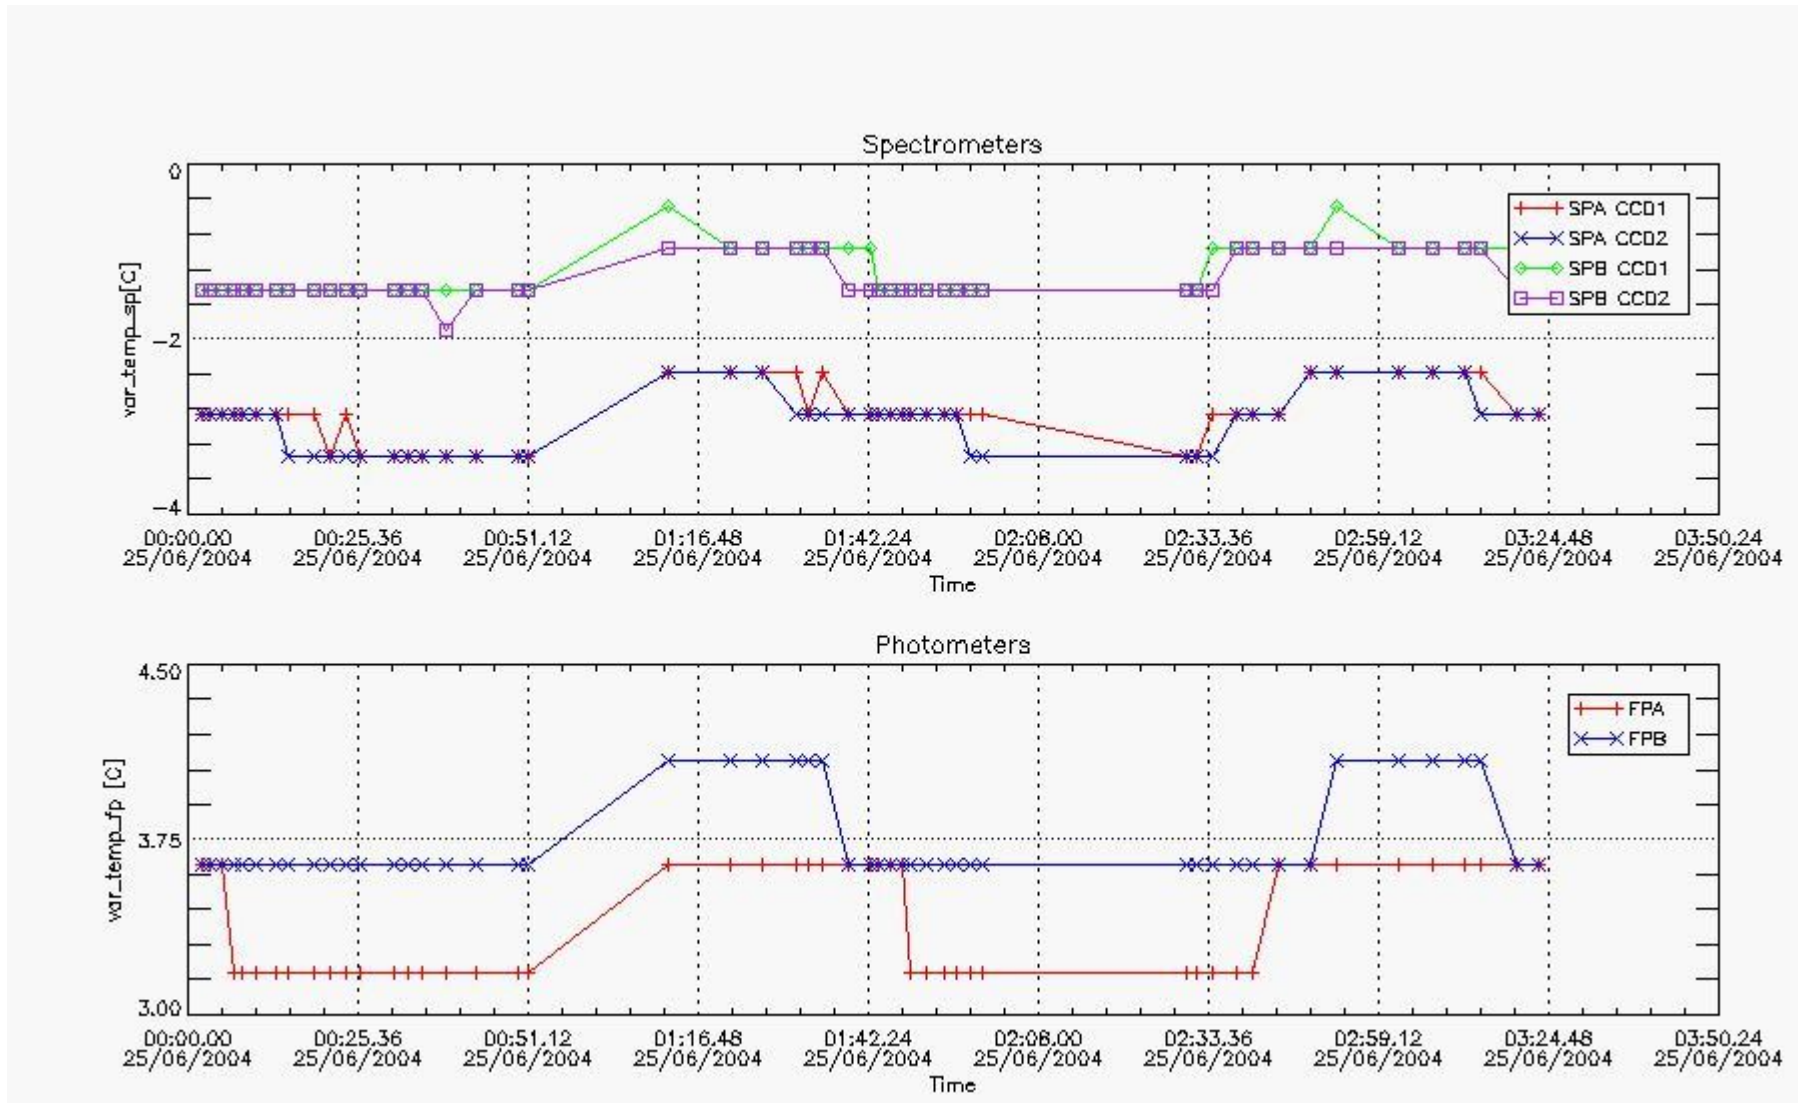

3. Plot of GOMOS spectrometers and photometers temperatures from level 1b data

4. Overview of dark signal processing per product

The Dark Charge (DC) is a temperature-dependant signal added to the useful measurements and it is therefore subtracted from them during the processing. There are two phenomena that produce a continuous increase of the DC: the "hot pixels" (a pixel is "hot" when its DC exceeds by a significant amount its value measured on ground at the same temperature) and the "Random Telegraphic Signal" (abrupt change positive or negative of the CCD pixel signal, random in time, affecting only the DC part of the signal and not the photon generated signal).

In this section a list of products that did not use the Dark Sky Area (DSA) observation for the DC computation is given. It is also provided the mean DC plot per product for dark limb products with no error flag set.

4.1 All products used the DSA observation for the DC computation

4.2 Plot of mean dark charges per product: only products in DARK limb conditions without errors are used