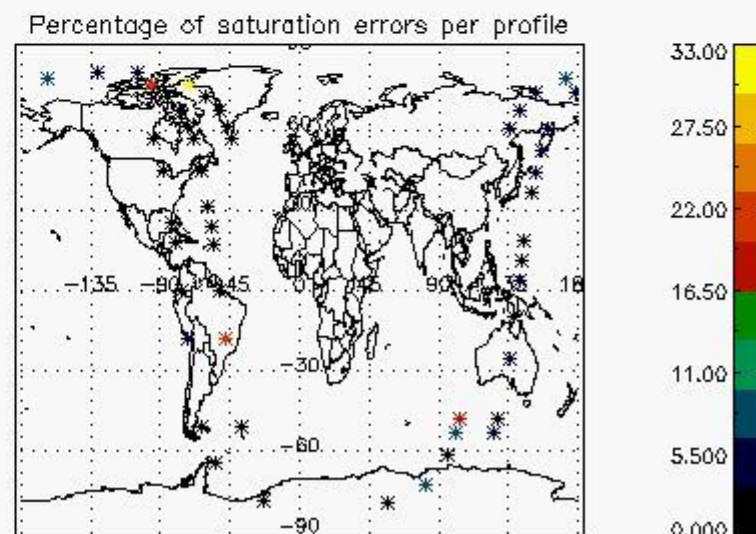

6. Statistics and plot of tangent altitude of the last measurement (DARK & BRIGHT products without errors)

6.1 Statistics on tangent altitude lost:

Statistics	DARK	BRIGHT	TWILIGHT
Mean:	14.330	18.752	11.351
St. deviation:	4.7295	5.0137	3.6879
Maximum:	20.548	27.900	16.762
Minimum:	5.0601	4.2619	6.7006
Number of data:	12.000	33.000	5.0000

6.2 Plot for DARK limb products