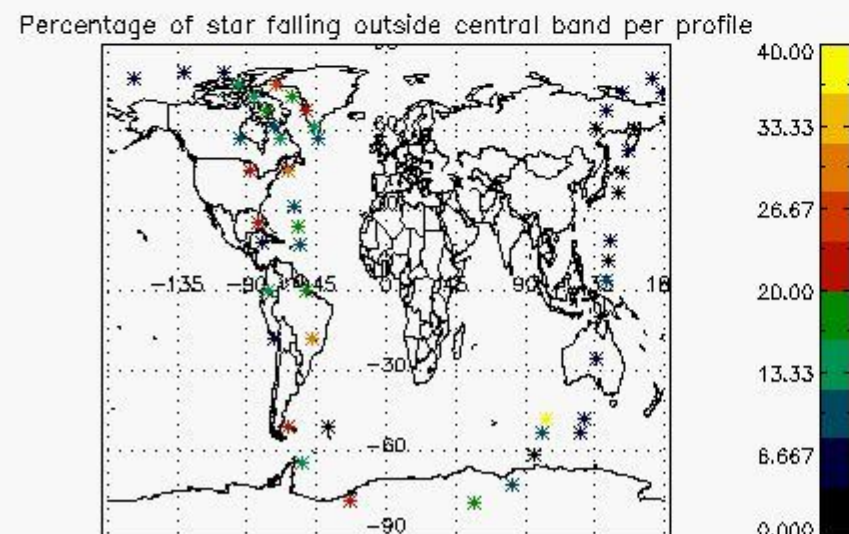

6. Statistics and plot of tangent altitude of the last measurement (DARK & BRIGHT products without errors)

6.1 Statistics on tangent altitude lost:

Statistics	DARK	BRIGHT	TWILIGHT
Mean:	14.330	18.752	11.351
St. deviation:	4.7295	5.0137	3.6879
Maximum:	20.548	27.900	16.762
Minimum:	5.0601	4.2619	6.7006
Number of data:	12.000	33.000	5.0000

6.2 Plot for DARK limb products