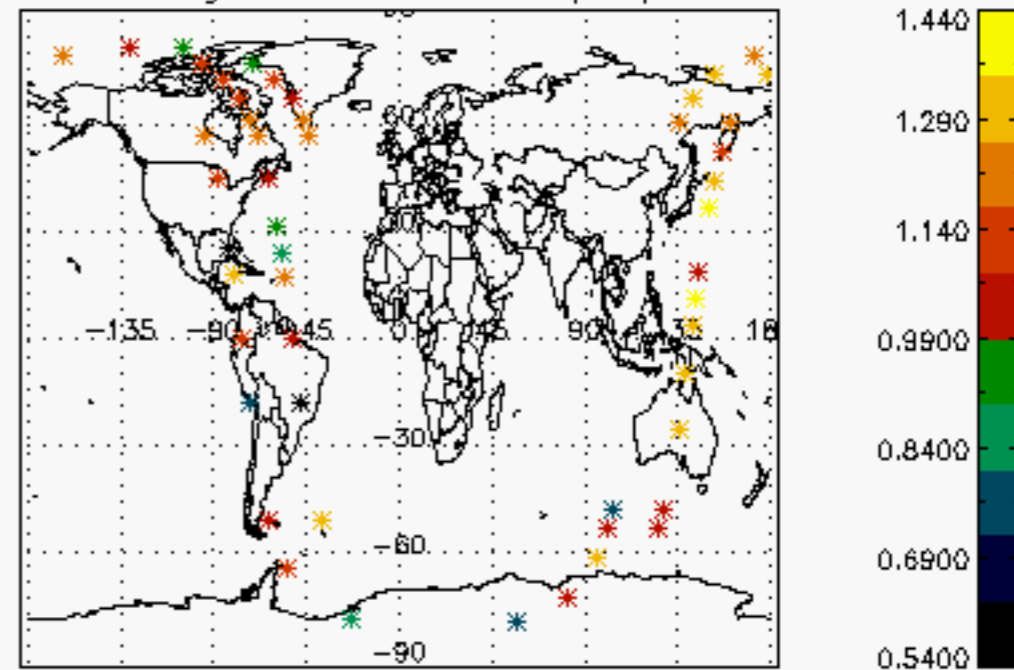

Percentage of datation errors per profile