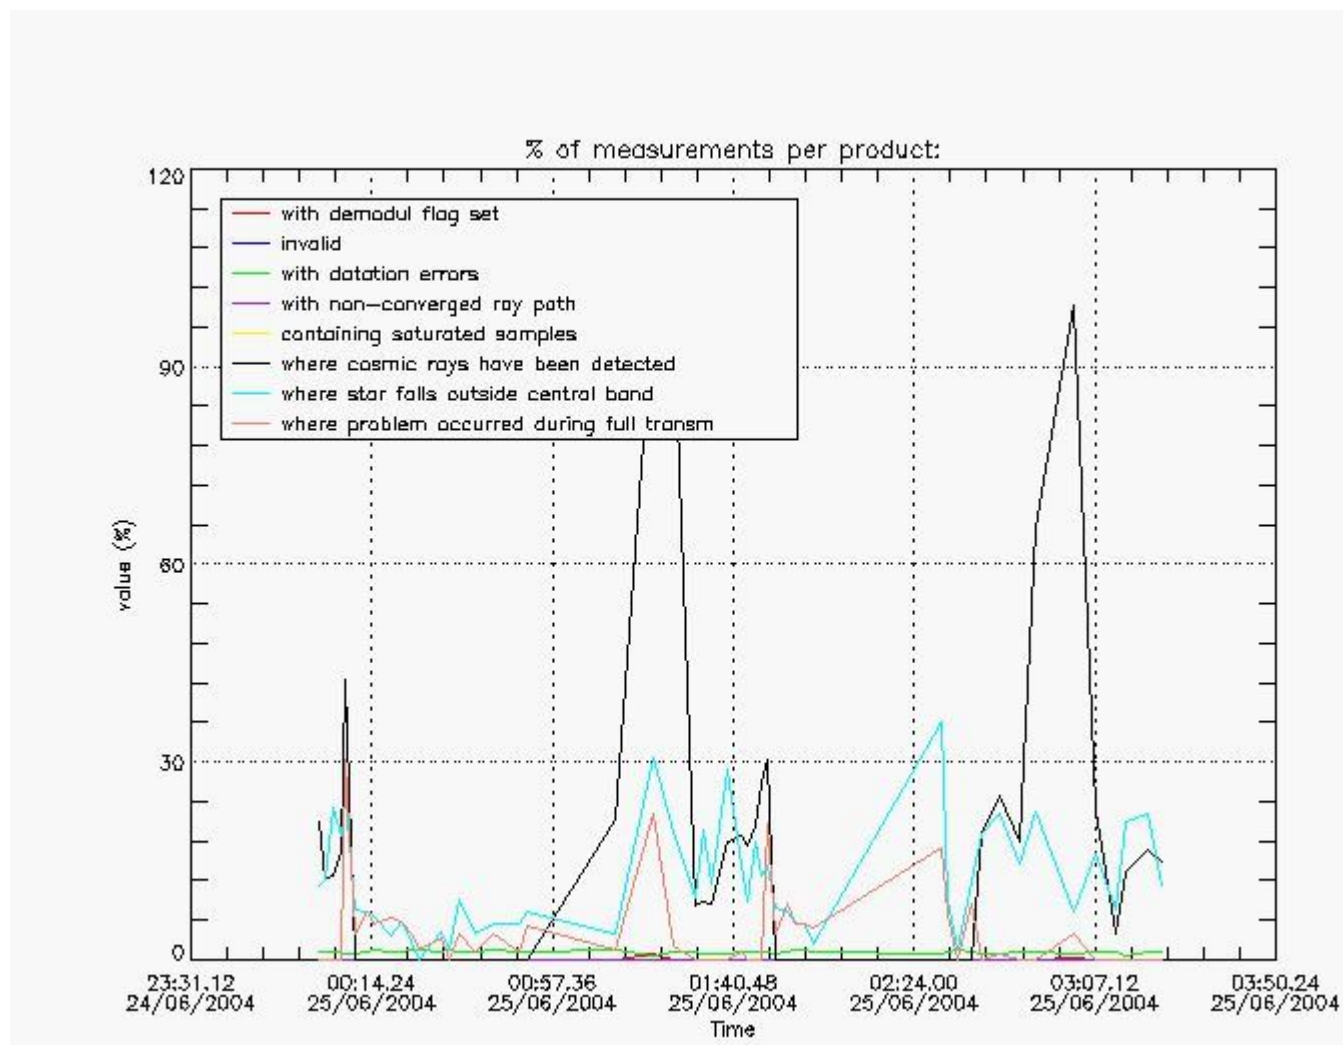

At least one measurement with demodulation flag set:	6.00000 %
Reference spectrum computed from DB:	0.00000 %
Reference spectrum with small number of measurements:	0.00000 %
SATU data not used:	0.00000 %

5.2 Plot quality information per product (time dependant)

5.3 Plot quality information per product (world map)