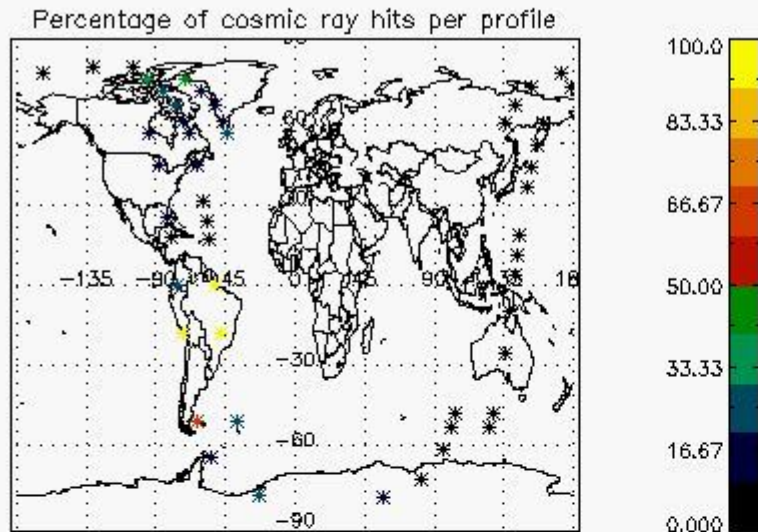

6. Statistics and plot of tangent altitude of the last measurement (DARK & BRIGHT products without errors)

6.1 Statistics on tangent altitude lost:

Statistics	DARK	BRIGHT	TWILIGHT
Mean:	14.330	18.752	11.351
St. deviation:	4.7295	5.0137	3.6879
Maximum:	20.548	27.900	16.762
Minimum:	5.0601	4.2619	6.7006
Number of data:	12.000	33.000	5.0000

6.2 Plot for DARK limb products