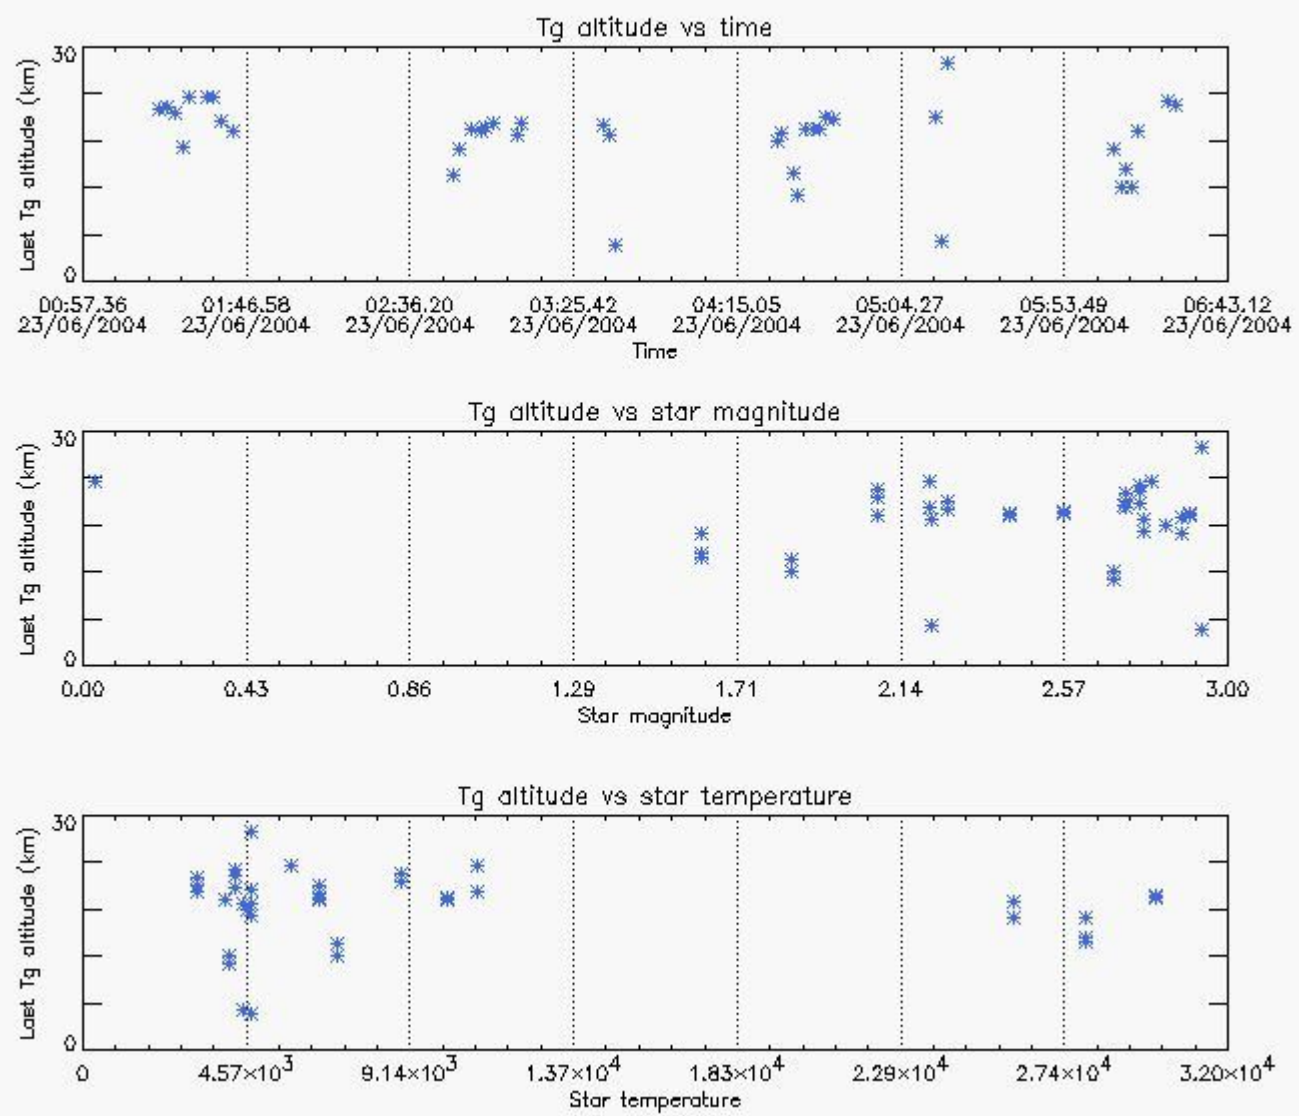

Percentage of saturation errors per profile

6. Statistics and plot of tangent altitude of the last measurement (DARK & BRIGHT products without errors)

6.1 Statistics on tangent altitude lost:

Statistics	DARK	BRIGHT	TWILIGHT
Mean:	15.146	18.496	11.645
St. deviation:	6.4850	4.7491	4.5346
Maximum:	19.323	28.068	17.612
Minimum:	5.6566	4.7134	6.7346
Number of data:	4.0000	39.000	6.0000

6.2 Plot for DARK limb products

Tangent altitude at which the star is lost

6.3 Plot for BRIGHT limb products

Tangent altitude at which the star is lost

6.3 Plot for TWILIGHT limb products

Tangent altitude at which the star is lost