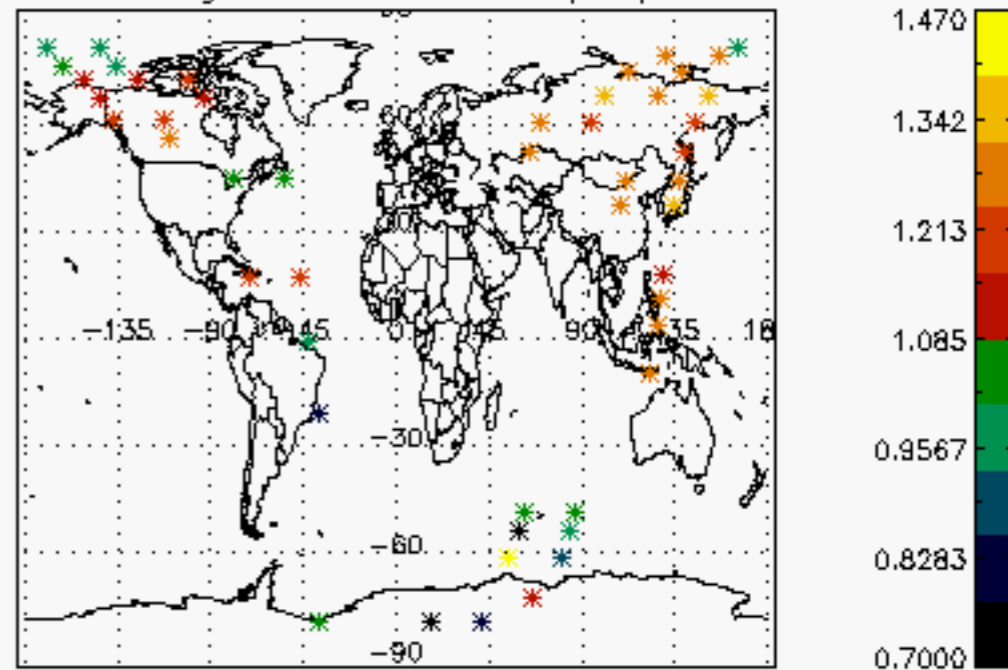

Percentage of datation errors per profile