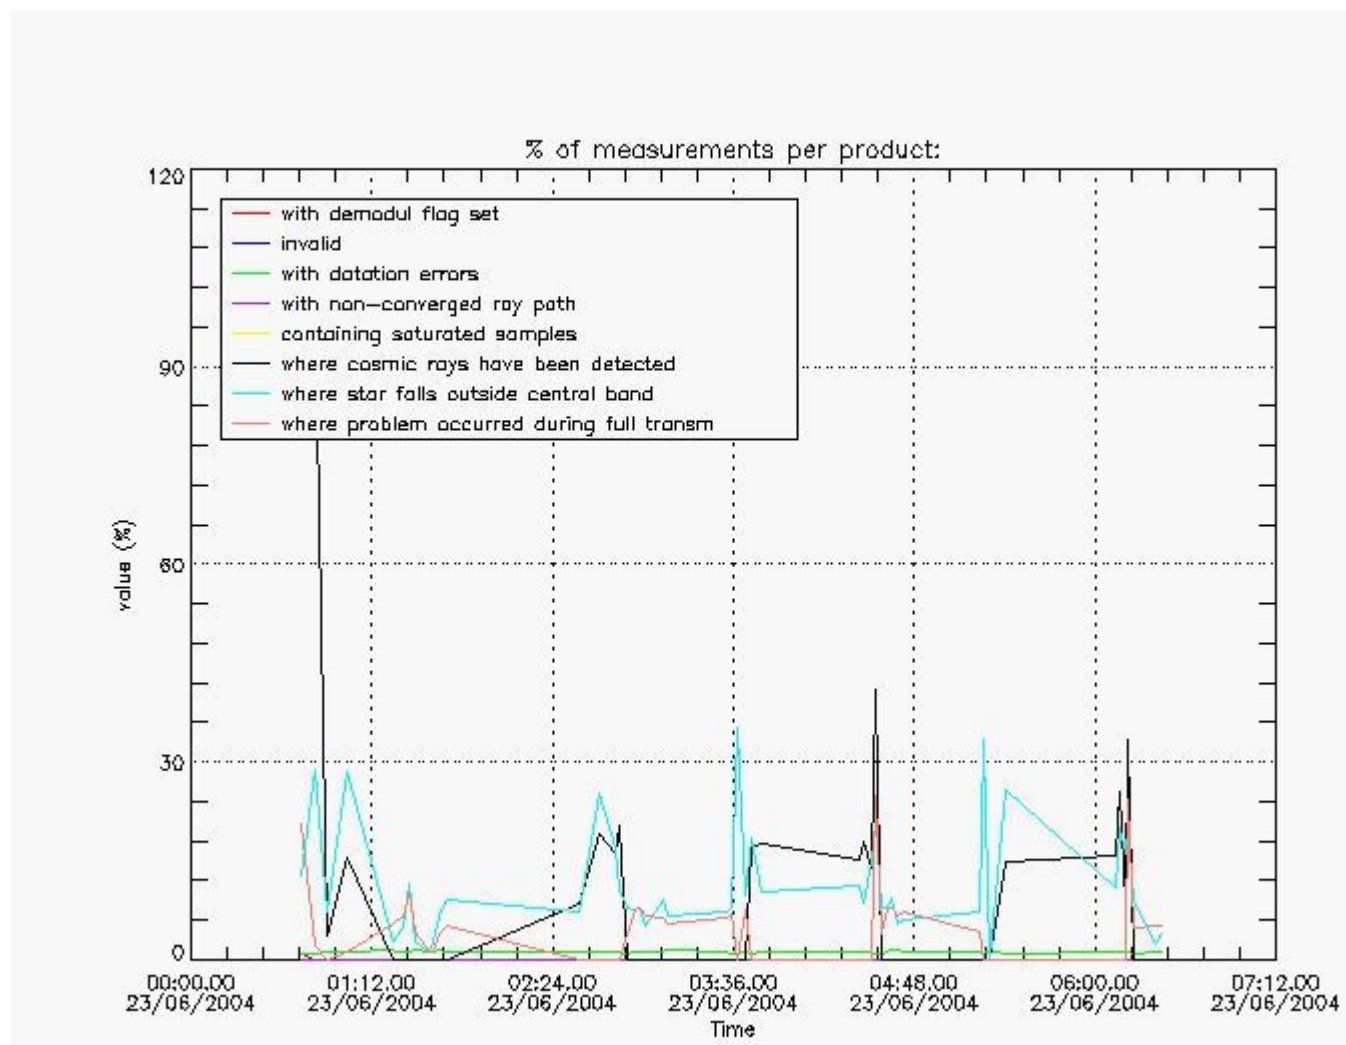

At least one measurement with demodulation flag set:	4.08163 %
Reference spectrum computed from DB:	0.00000 %
Reference spectrum with small number of measurements:	0.00000 %
SATU data not used:	0.00000 %

5.2 Plot quality information per product (time dependant)

5.3 Plot quality information per product (world map)