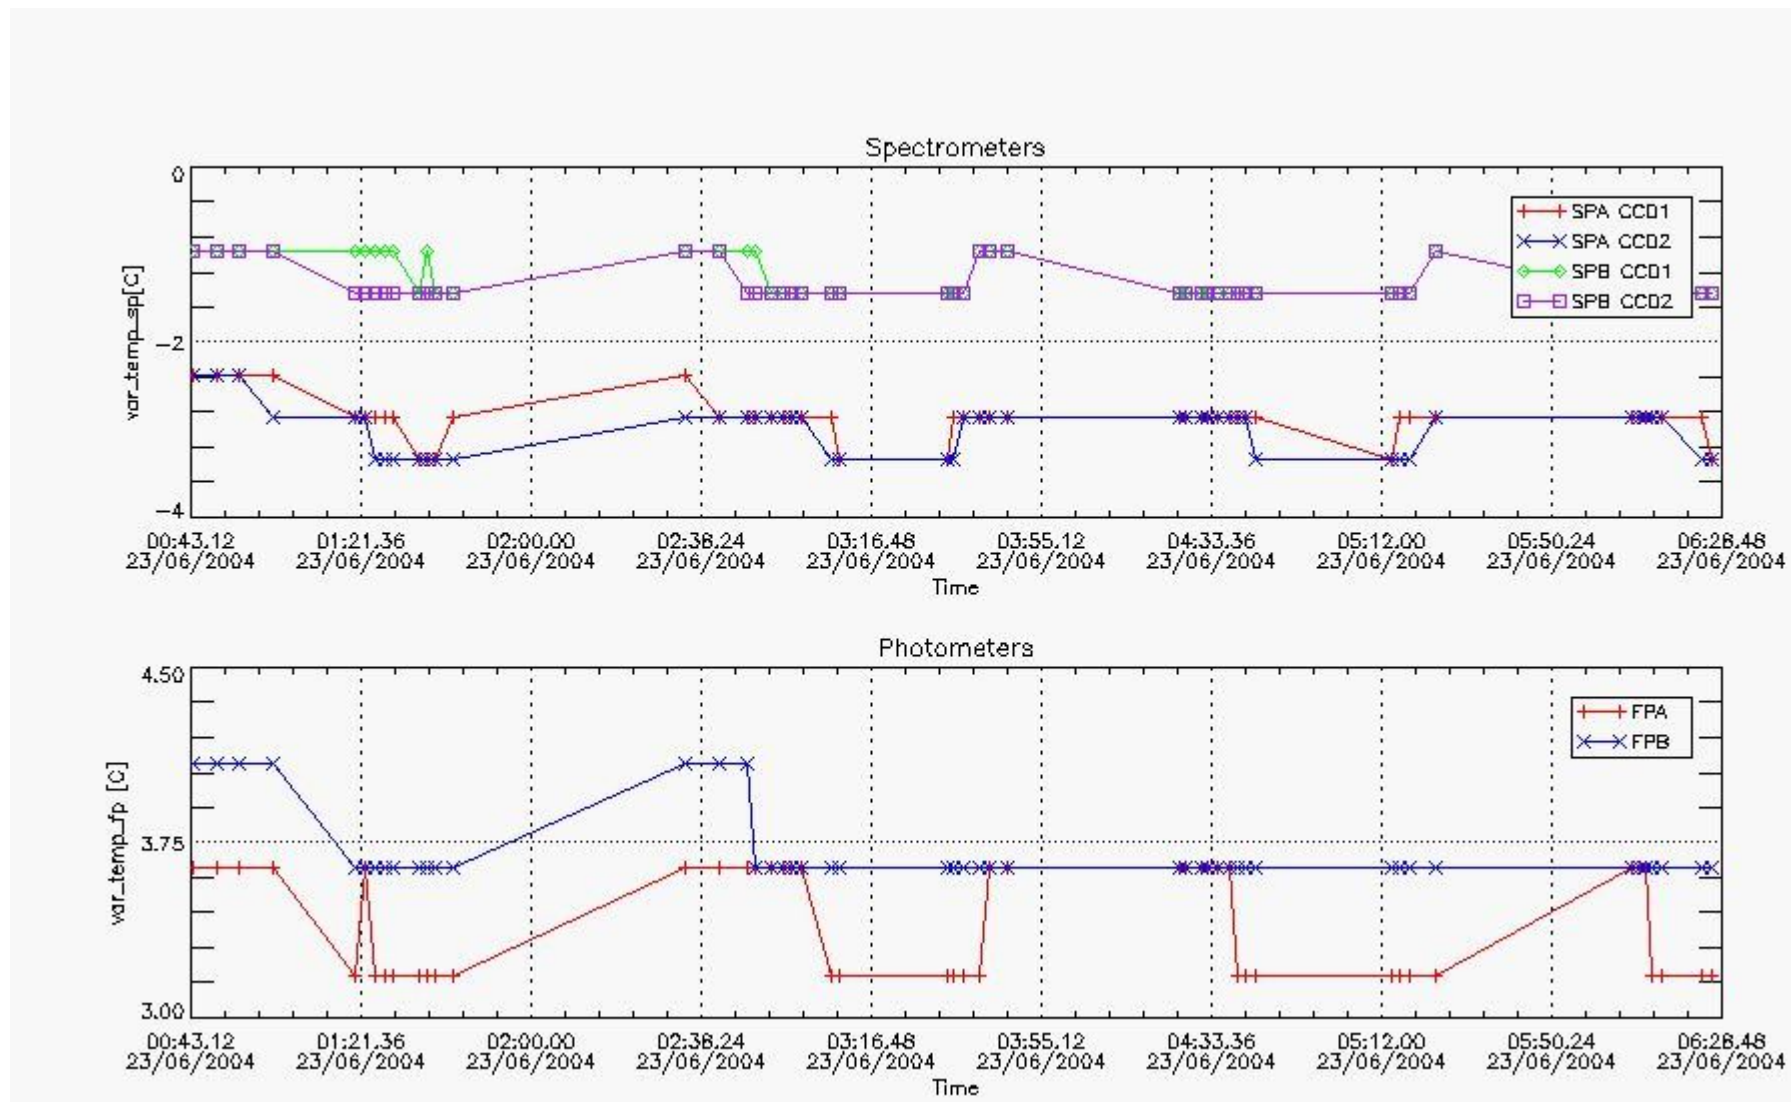

3. Plot of GOMOS spectrometers and photometers temperatures from level 1b data

4. Overview of dark signal processing per product

The Dark Charge (DC) is a temperature-dependant signal added to the useful measurements and it is therefore subtracted from them during the processing. There are two phenomena that produce a continuous increase of the DC: the "hot pixels" (a pixel is "hot" when its DC exceeds by a significant amount its value measured on ground at the same temperature) and the "Random Telegraphic Signal" (abrupt change positive or negative of the CCD pixel signal, random in time, affecting only the DC part of the signal and not the photon generated signal).

In this section a list of products that did not use the Dark Sky Area (DSA) observation for the DC computation is given. It is also provided the mean DC plot per product for dark limb products with no error flag set.

4.1 All products used the DSA observation for the DC computation

4.2 Plot of mean dark charges per product: only products in DARK limb conditions without errors are used