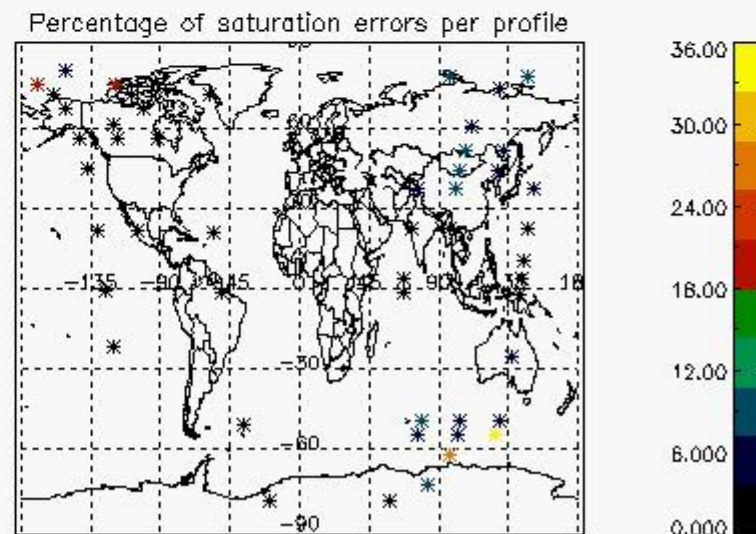

6. Statistics and plot of tangent altitude of the last measurement (DARK & BRIGHT products without errors)

6.1 Statistics on tangent altitude lost:

Statistics	DARK	BRIGHT	TWILIGHT
Mean:	16.535	18.423	9.3358
St. deviation:	1.9448	4.4667	5.8126
Maximum:	18.837	25.706	16.840
Minimum:	14.199	3.4595	3.9859
Number of data:	7.0000	39.000	4.0000

6.2 Plot for DARK limb products