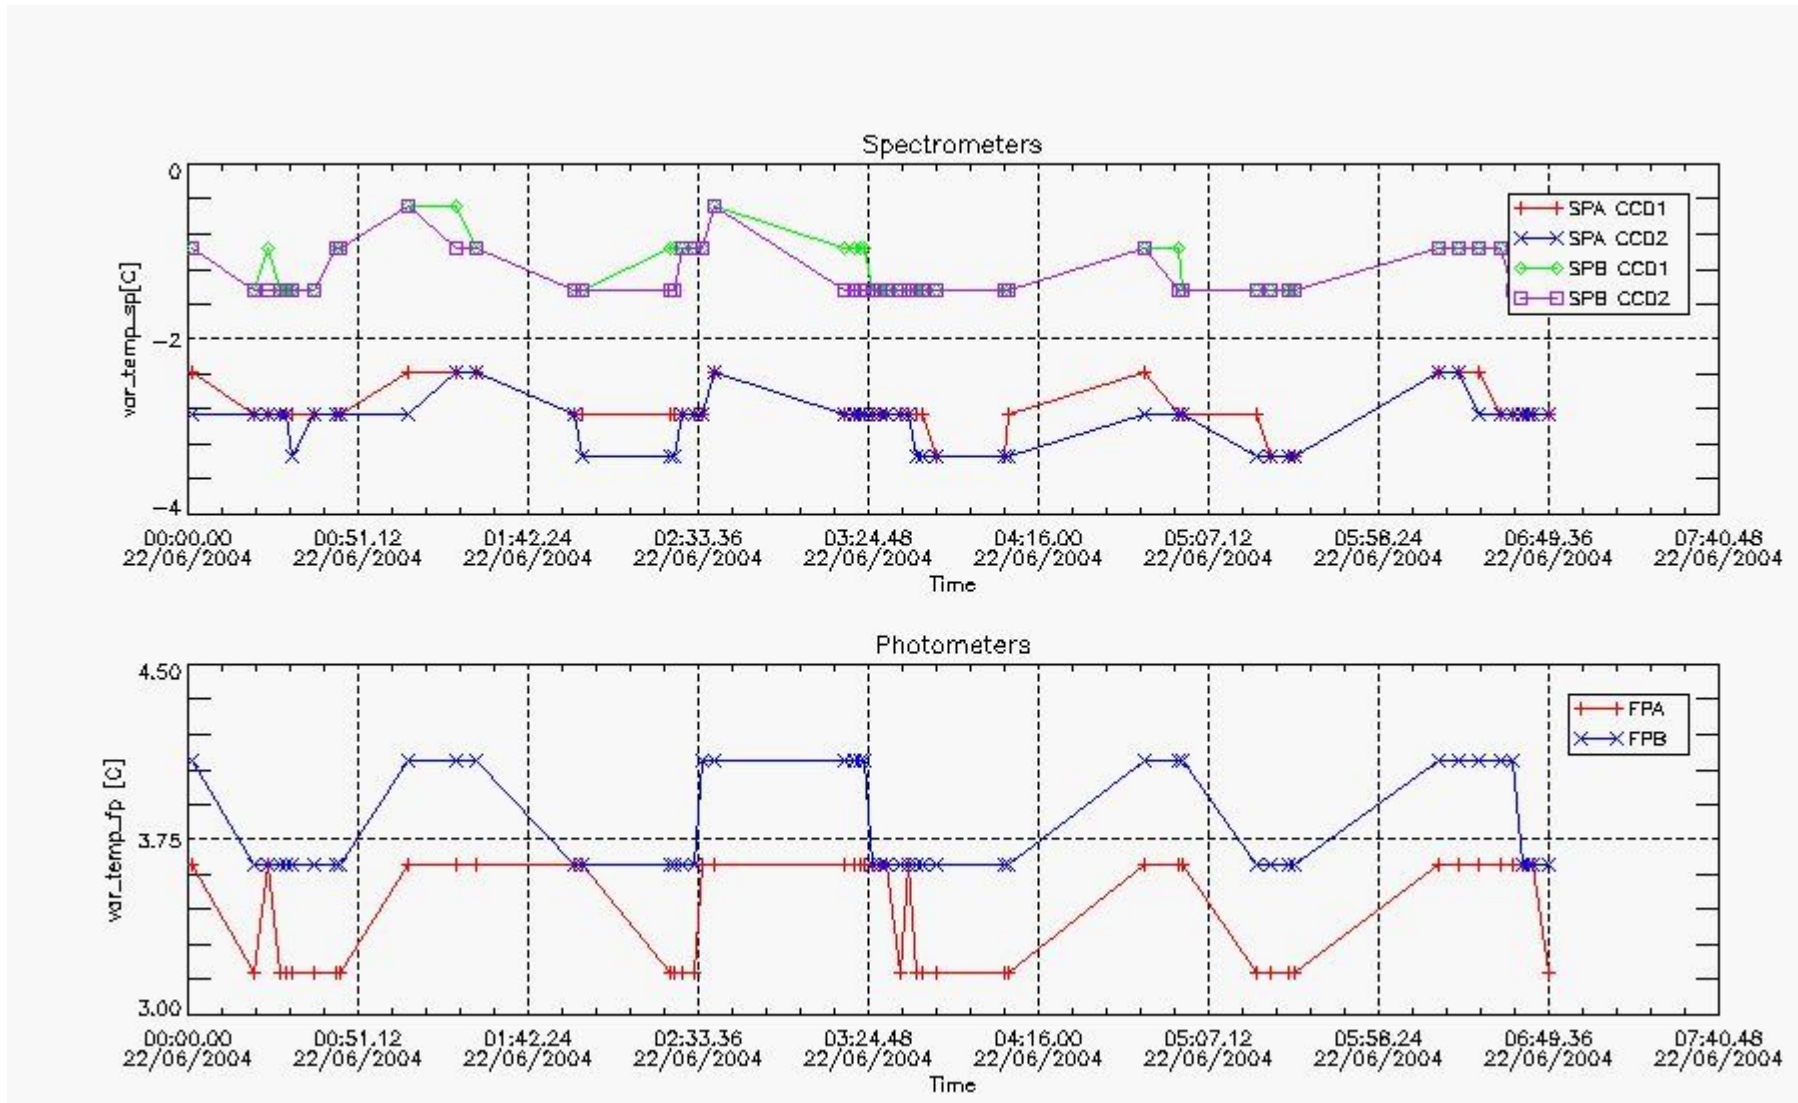

3. Plot of GOMOS spectrometers and photometers temperatures from level 1b data

4. Overview of dark signal processing per product

The Dark Charge (DC) is a temperature-dependant signal added to the useful measurements and it is therefore subtracted from them during the processing. There are two phenomena that produce a continuous increase of the DC: the "hot pixels" (a pixel is "hot" when its DC exceeds by a significant amount its value measured on ground at the same temperature) and the "Random Telegraphic Signal" (abrupt change positive or negative of the CCD pixel signal, random in time, affecting only the DC part of the signal and not the photon generated signal).

In this section a list of products that did not use the Dark Sky Area (DSA) observation for the DC computation is given. It is also provided the mean DC plot per product for dark limb products with no error flag set.

4.1 These products did not use the DSA observation for DC computation:

Product name	DC information
GOM_TRA_1PNPDE20040622_000102_000000402028_00002_12080_0005.N1	DC map used (0)
GOM_TRA_1PNPDE20040622_002001_000000362028_00002_12080_0014.N1	DC map used (0)
GOM_TRA_1PNPDE20040622_002417_000000352028_00002_12080_0015.N1	DC map used (0)
GOM_TRA_1PNPDE20040622_002735_000000382028_00002_12080_0016.N1	DC map used (0)
GOM_TRA_1PNPDE20040622_002932_000000362028_00002_12080_0017.N1	DC map used (0)
GOM_TRA_1PNPDE20040622_003106_000000532028_00002_12080_0018.N1	DC map used (0)
GOM_TRA_1PNPDE20040622_003744_000000362028_00002_12080_0020.N1	DC map used (0)
GOM_TRA_1PNPDE20040622_004422_000000452028_00002_12080_0021.N1	DC map used (0)
GOM_TRA_1PNPDE20040622_004553_000000652028_00002_12080_0022.N1	DC map used (0)