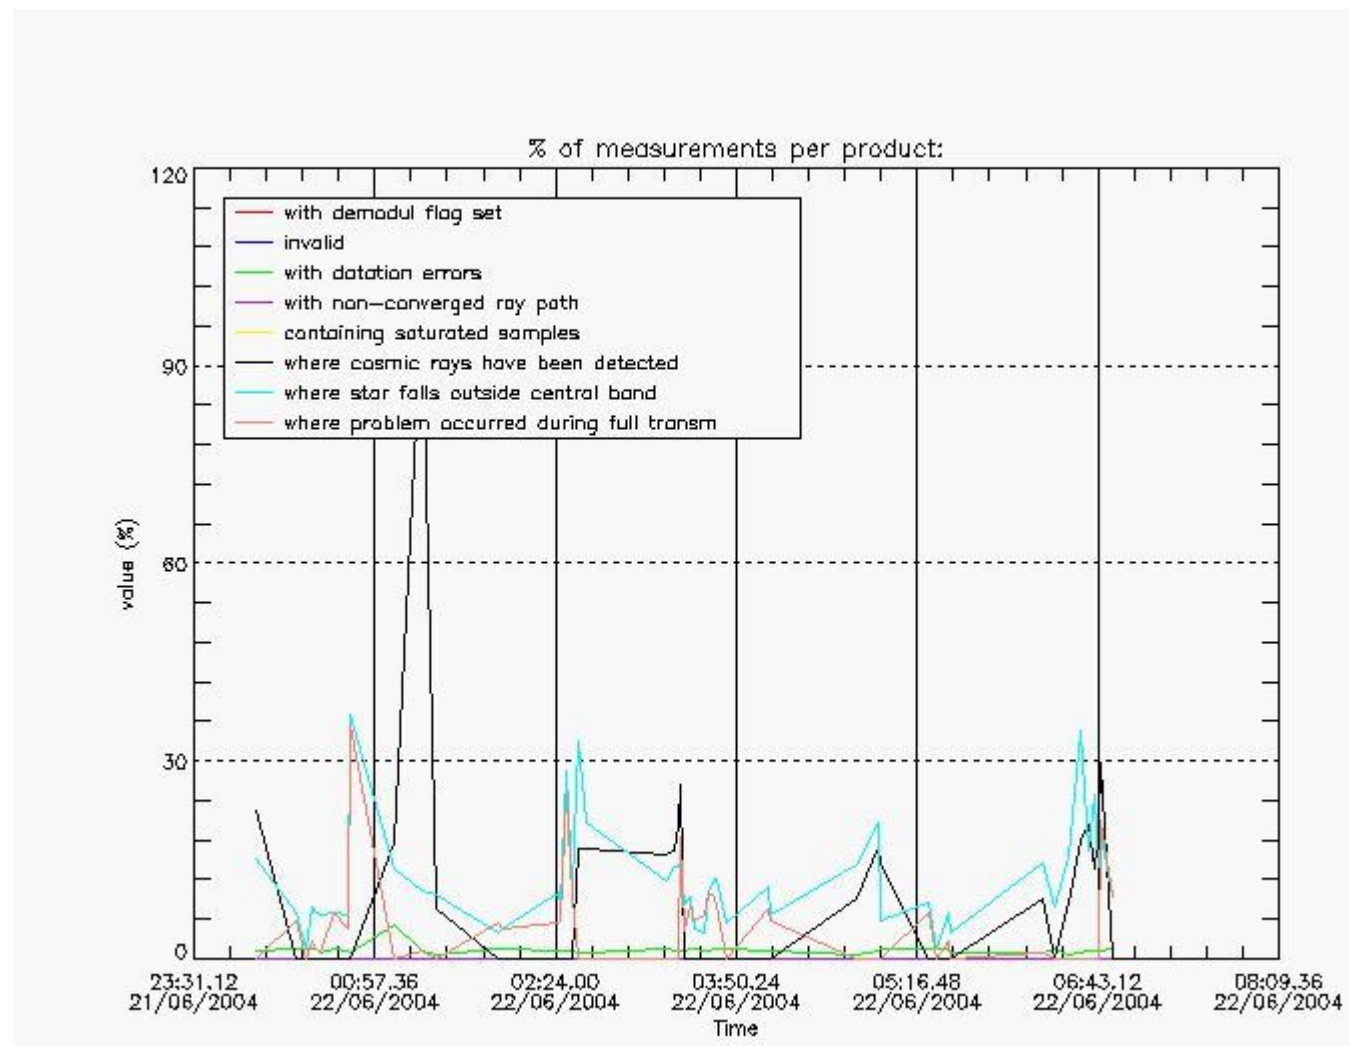

5.1 Percentage of products during reporting period with:

At least one measurement with demodulation flag set:	6.00000 %
Reference spectrum computed from DB:	0.00000 %
Reference spectrum with small number of measurements:	0.00000 %
SATU data not used:	0.00000 %

5.2 Plot quality information per product (time dependant)

5.3 Plot quality information per product (world map)