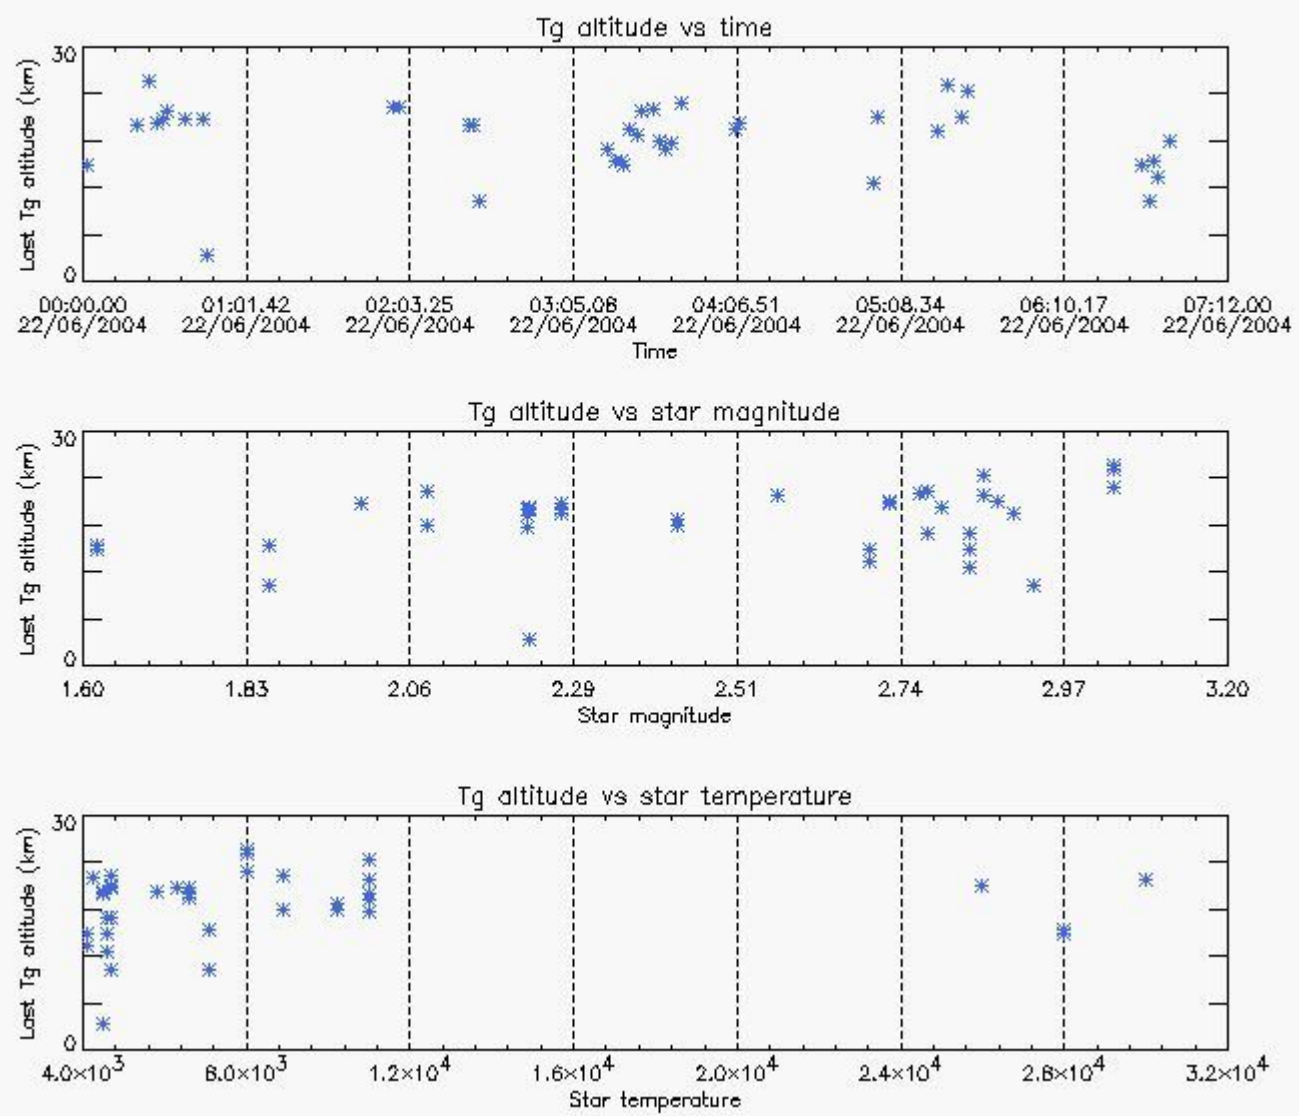

6.1 Statistics on tangent altitude lost:

Statistics	DARK	BRIGHT	TWILIGHT
Mean:	16.535	18.423	9.3358
St. deviation:	1.9448	4.4667	5.8126
Maximum:	18.837	25.706	16.840
Minimum:	14.199	3.4595	3.9859
Number of data:	7.0000	39.000	4.0000

6.2 Plot for DARK limb products

Tangent altitude at which the star is lost

6.3 Plot for BRIGHT limb products

Tangent altitude at which the star is lost

6.3 Plot for TWILIGHT limb products

Tangent altitude at which the star is lost