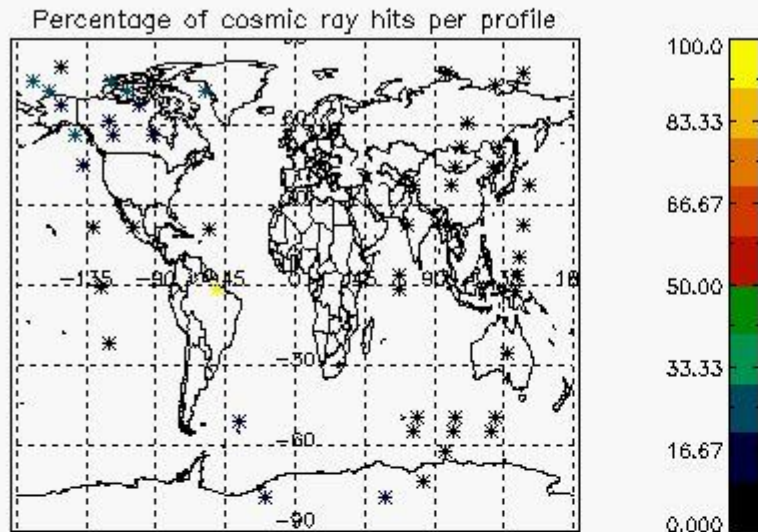

6. Statistics and plot of tangent altitude of the last measurement (DARK & BRIGHT products without errors)

6.1 Statistics on tangent altitude lost:

Statistics	DARK	BRIGHT	TWILIGHT
Mean:	16.535	18.423	9.3358
St. deviation:	1.9448	4.4667	5.8126
Maximum:	18.837	25.706	16.840
Minimum:	14.199	3.4595	3.9859
Number of data:	7.0000	39.000	4.0000

6.2 Plot for DARK limb products