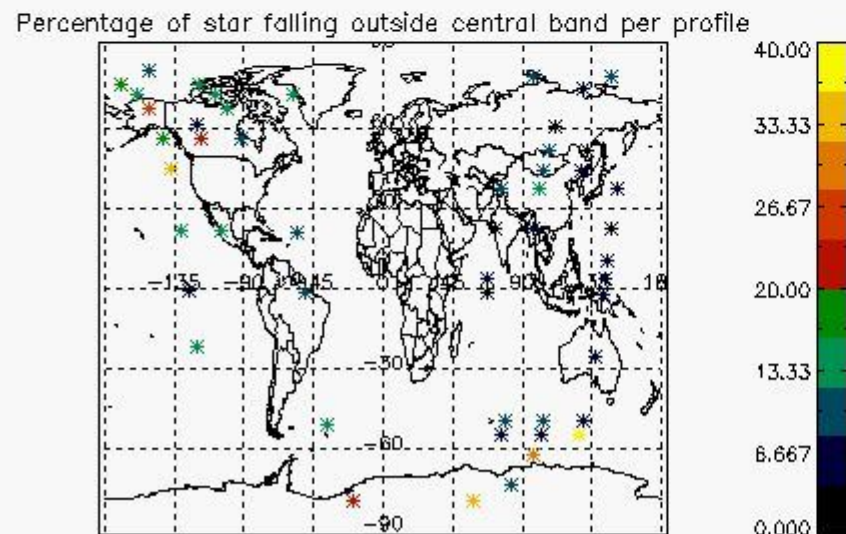

5.2 Plot quality information per product (time dependant)

5.3 Plot quality information per product (world map)

6. Statistics and plot of tangent altitude of the last measurement (DARK & BRIGHT products without errors)