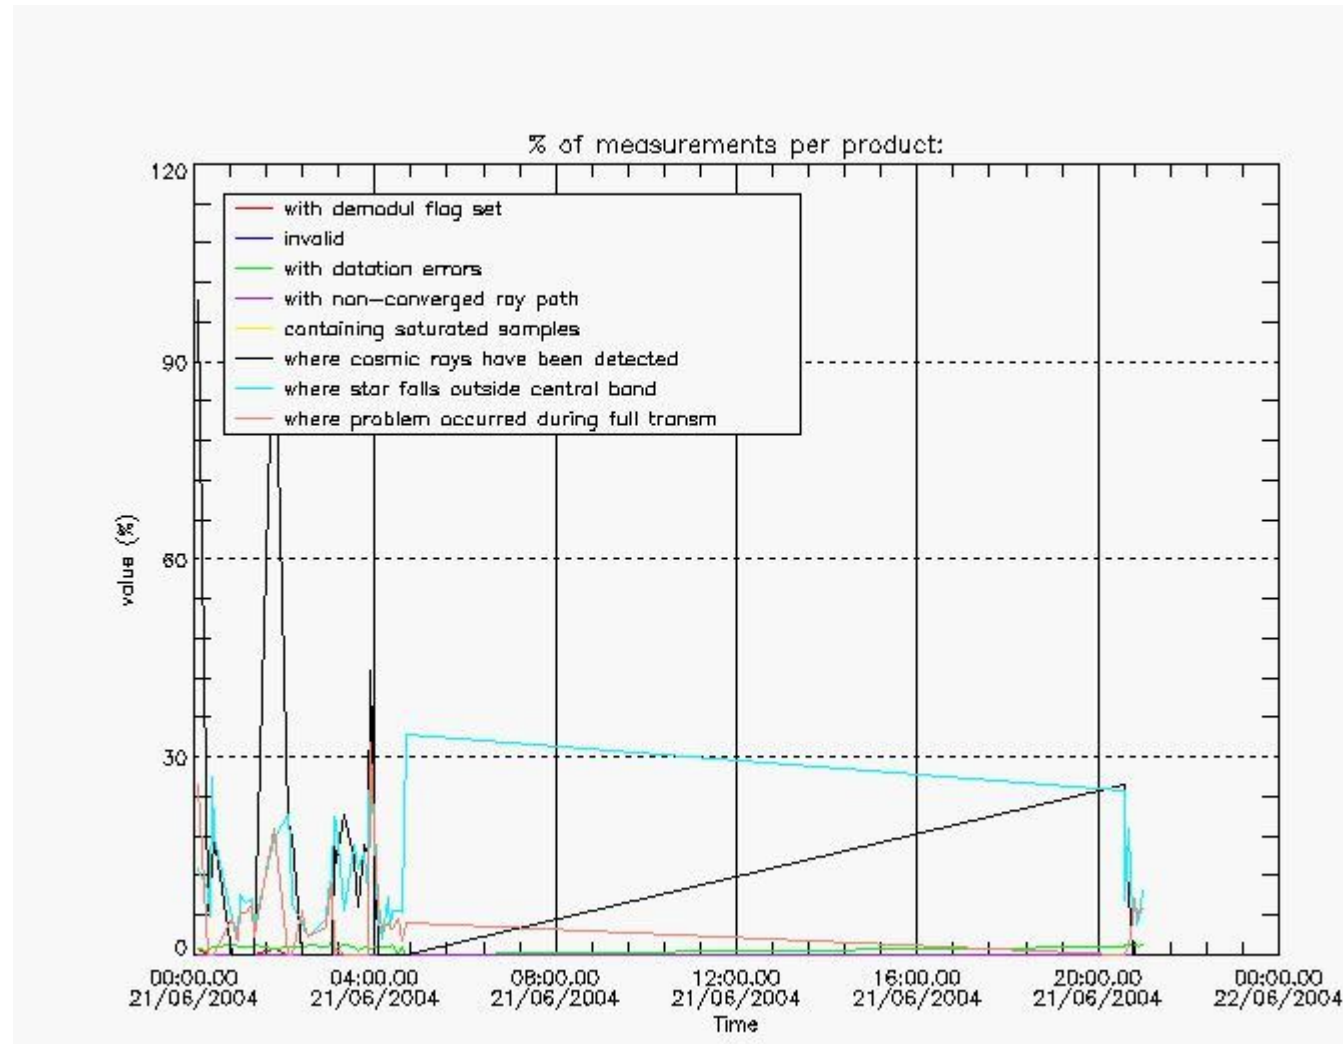

(error flag in the MPH set to "0") are used.

5.1 Percentage of products during reporting period with:

At least one measurement with demodulation flag set:	8.16327 %
Reference spectrum computed from DB:	0.00000 %
Reference spectrum with small number of measurements:	0.00000 %
SATU data not used:	0.00000 %

5.2 Plot quality information per product (time dependant)

5.3 Plot quality information per product (world map)