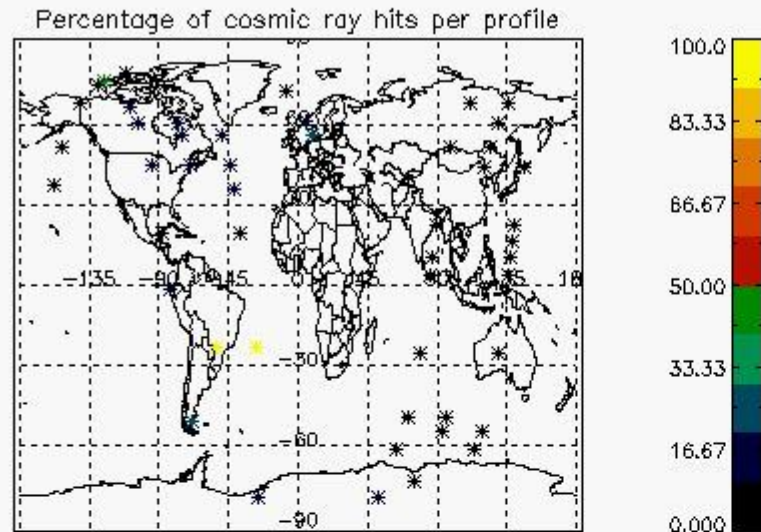

6. Statistics and plot of tangent altitude of the last measurement (DARK & BRIGHT products without errors)

6.1 Statistics on tangent altitude lost:

Statistics	DARK	BRIGHT	TWILIGHT
Mean:	15.789	19.016	12.989
St. deviation:	2.4482	4.8499	4.3162
Maximum:	19.189	24.138	20.524
Minimum:	12.639	5.2618	7.6666
Number of data:	6.0000	36.000	7.0000

6.2 Plot for DARK limb products