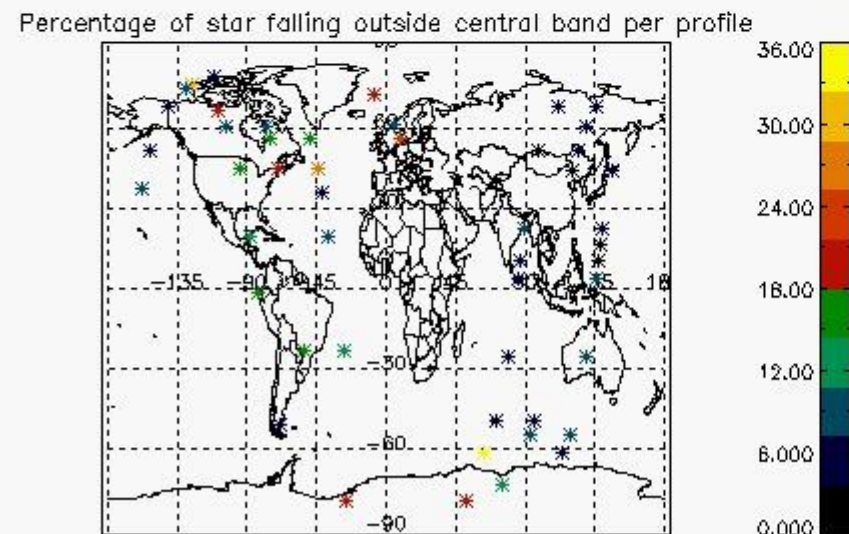

6. Statistics and plot of tangent altitude of the last measurement (DARK & BRIGHT products without errors)

6.1 Statistics on tangent altitude lost:

Statistics	DARK	BRIGHT	TWILIGHT
Mean:	15.789	19.016	12.989
St. deviation:	2.4482	4.8499	4.3162
Maximum:	19.189	24.138	20.524
Minimum:	12.639	5.2618	7.6666
Number of data:	6.0000	36.000	7.0000

6.2 Plot for DARK limb products