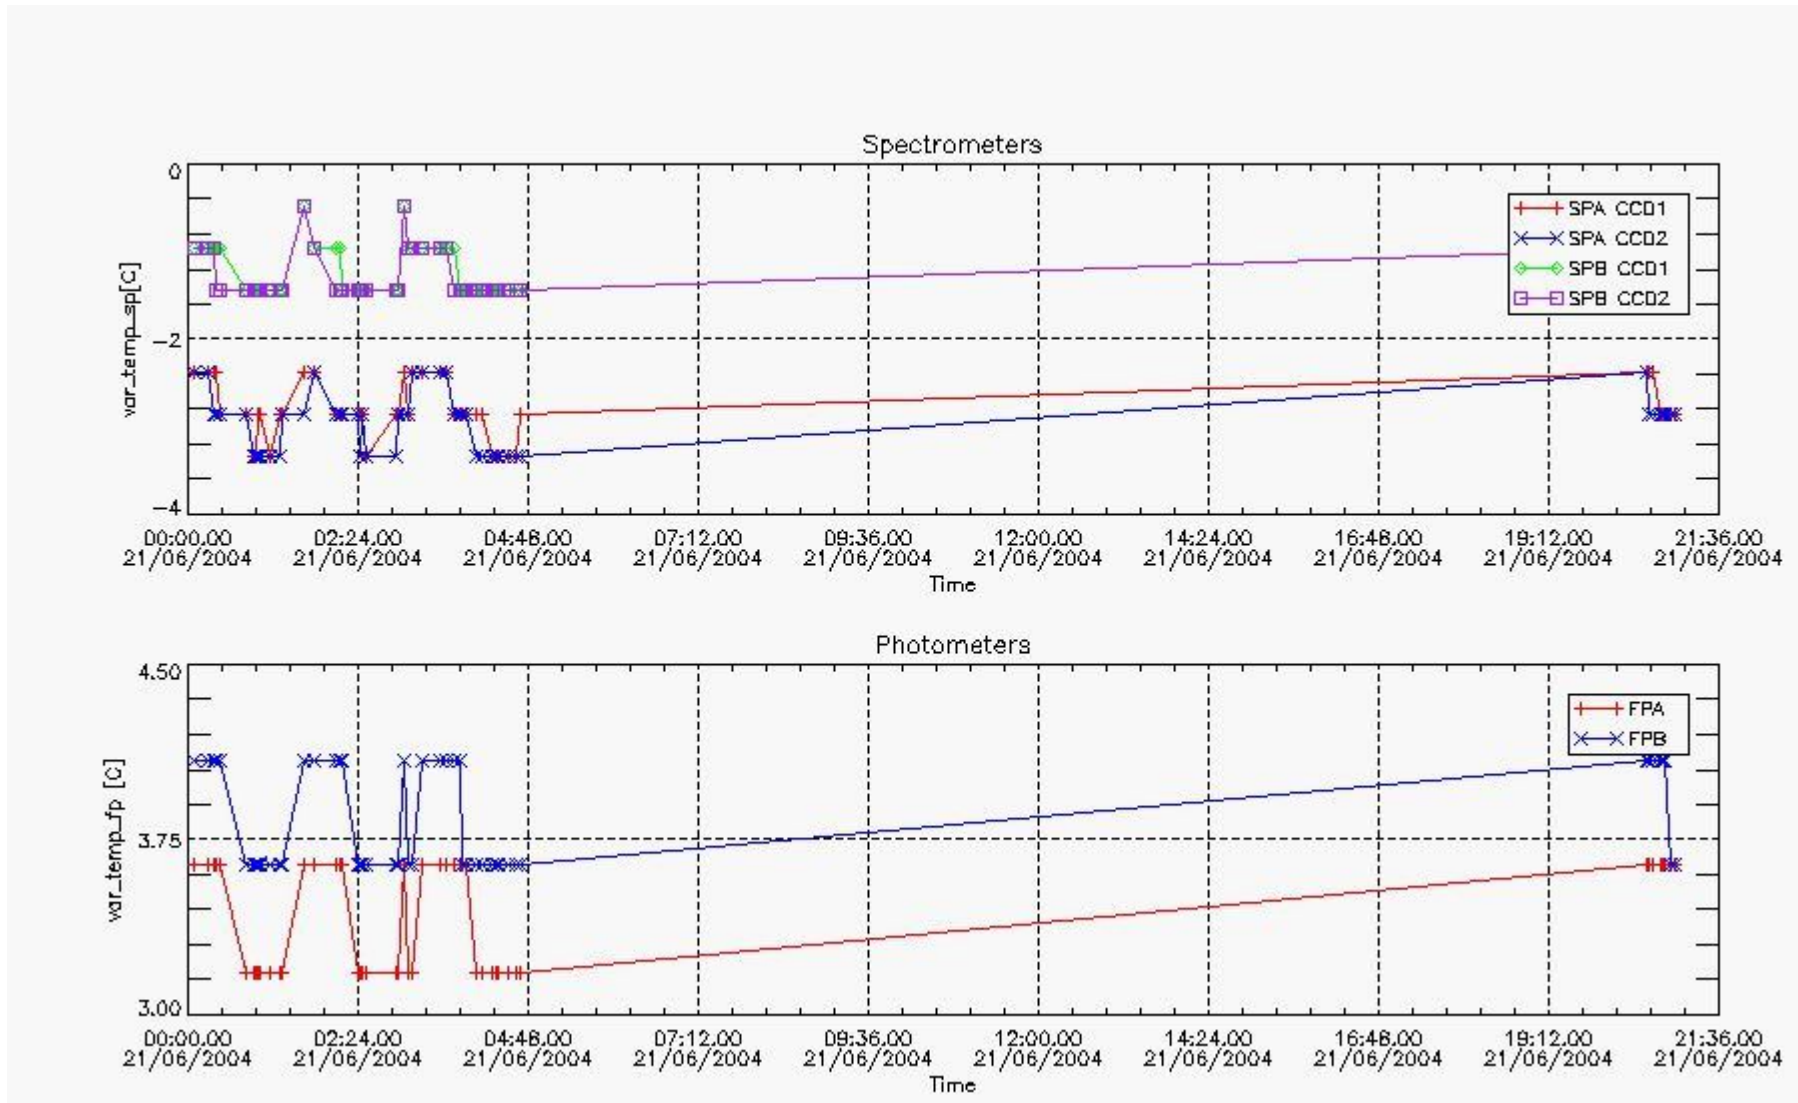

3. Plot of GOMOS spectrometers and photometers temperatures from level 1b data

4. Overview of dark signal processing per product

The Dark Charge (DC) is a temperature-dependant signal added to the useful measurements and it is therefore subtracted from them during the processing. There are two phenomena that produce a continuous increase of the DC: the "hot pixels" (a pixel is "hot" when its DC exceeds by a significant amount its value measured on ground at the same temperature) and the "Random Telegraphic Signal" (abrupt change positive or negative of the CCD pixel signal, random in time, affecting only the DC part of the signal and not the photon generated signal).

In this section a list of products that did not use the Dark Sky Area (DSA) observation for the DC computation is given. It is also provided the mean DC plot per product for dark limb products with no error flag set.

4.1 These products did not use the DSA observation for DC computation:

Product name	DC information
GOM_TRA_1PNPDE20040621_025637_000000472027_00490_12067_0000.N1	DC map used (0)
GOM_TRA_1PNPDE20040621_025808_000000482027_00490_12067_0001.N1	DC map used (0)
GOM_TRA_1PNPDE20040621_043713_000000472027_00491_12068_0000.N1	DC map used (0)
GOM_TRA_1PNPDE20040621_044050_000000532027_00491_12068_0002.N1	DC map used (0)
GOM_TRA_1PNPDE20040621_203457_000000452027_00501_12078_0000.N1	DC map used (0)
GOM_TRA_1PNPDE20040621_203622_000000372027_00501_12078_0001.N1	DC map used (0)
GOM_TRA_1PNPDE20040621_203949_000000422027_00501_12078_0003.N1	DC map used (0)
GOM_TRA_1PNPDE20040621_204612_000000362027_00501_12078_0006.N1	DC map used (0)
GOM_TRA_1PNPDE20040621_204756_000000362027_00501_12078_0007.N1	DC map used (0)