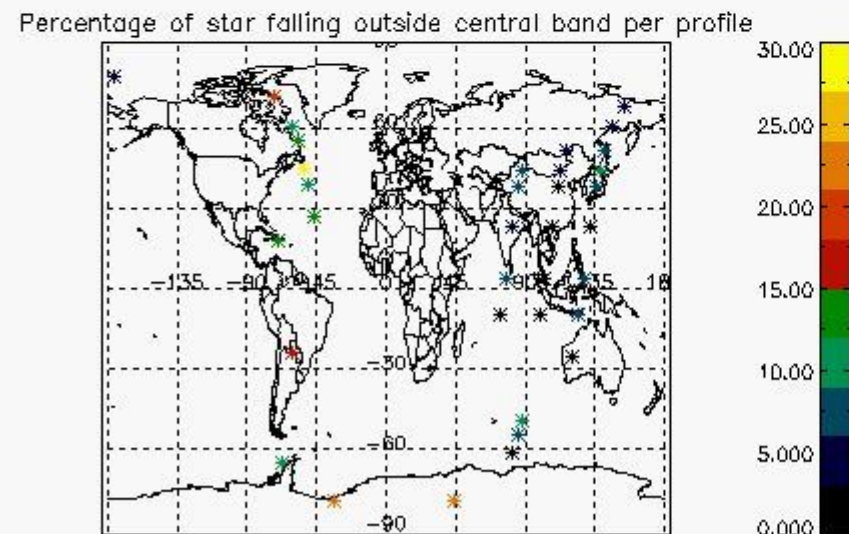

6. Statistics and plot of tangent altitude of the last measurement (DARK & BRIGHT products without errors)

6.1 Statistics on tangent altitude lost:

Statistics	DARK	BRIGHT	TWILIGHT
Mean:	14.364	21.471	12.217
St. deviation:	1.0881	3.7865	4.9494
Maximum:	15.401	28.706	18.052
Minimum:	13.231	11.566	5.8907
Number of data:	3.0000	27.000	5.0000

6.2 Plot for DARK limb products