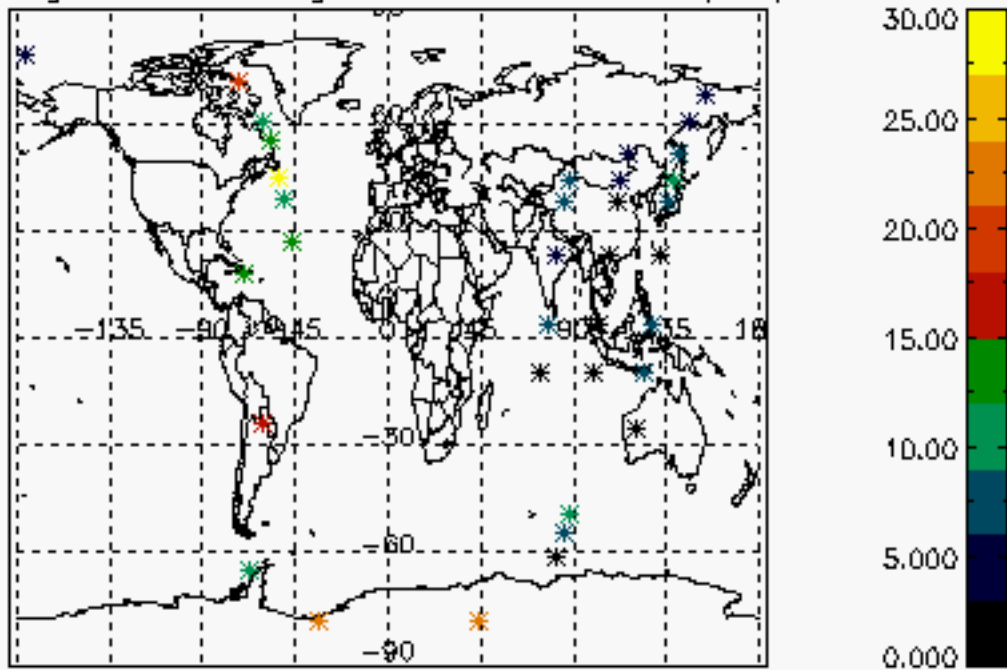

Percentage of star falling outside central band per profile