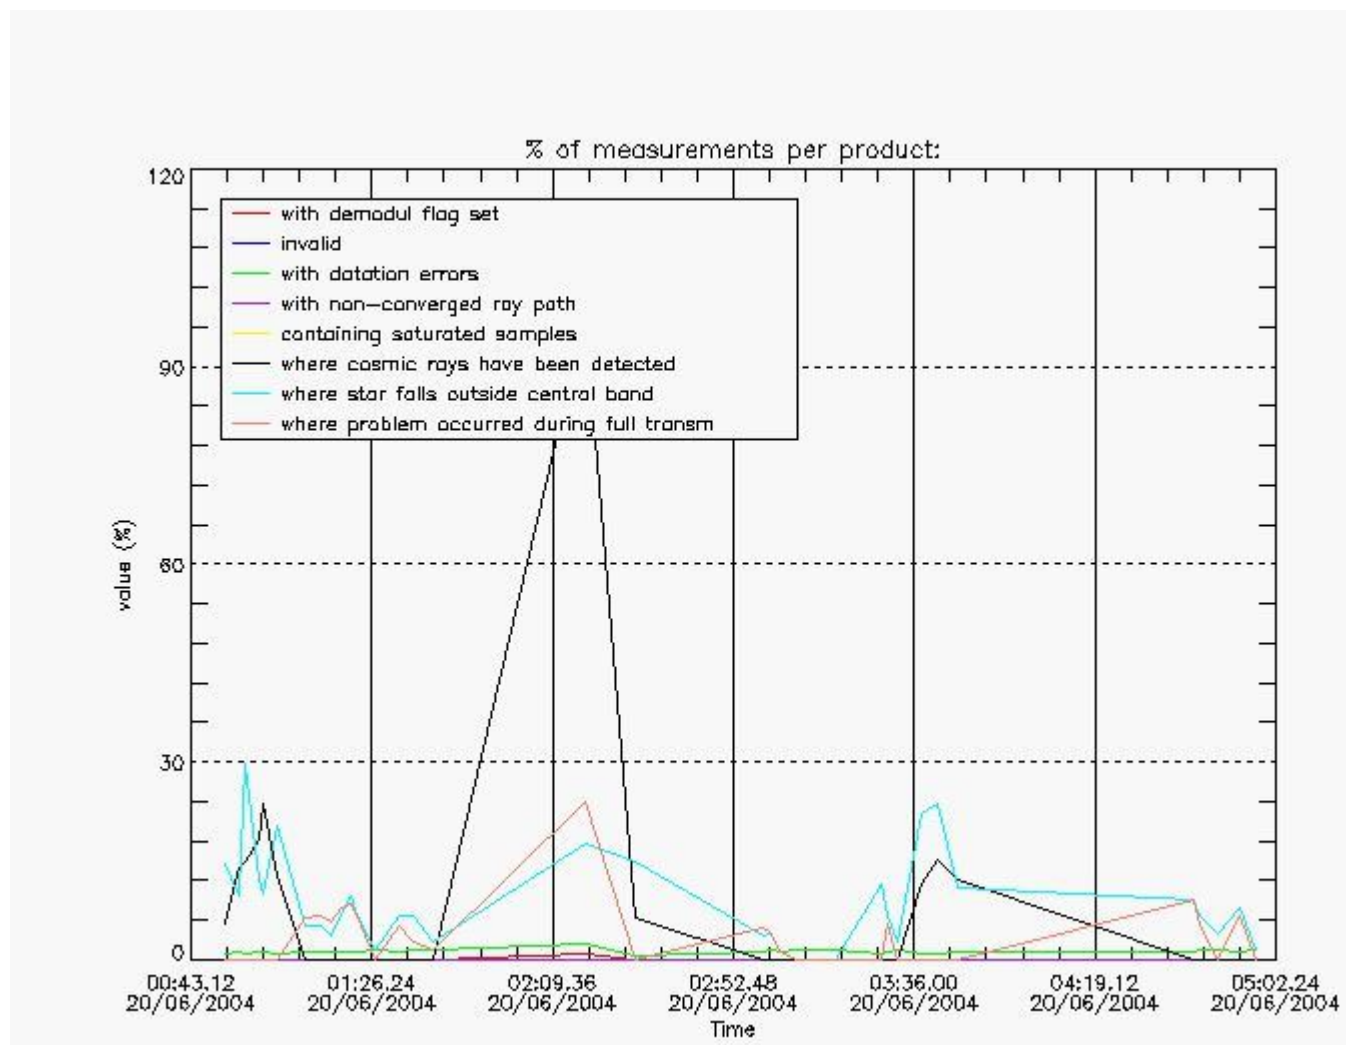

At least one measurement with demodulation flag set:	2.85714 %
Reference spectrum computed from DB:	0.00000 %
Reference spectrum with small number of measurements:	0.00000 %
SATU data not used:	0.00000 %

5.2 Plot quality information per product (time dependant)

5.3 Plot quality information per product (world map)