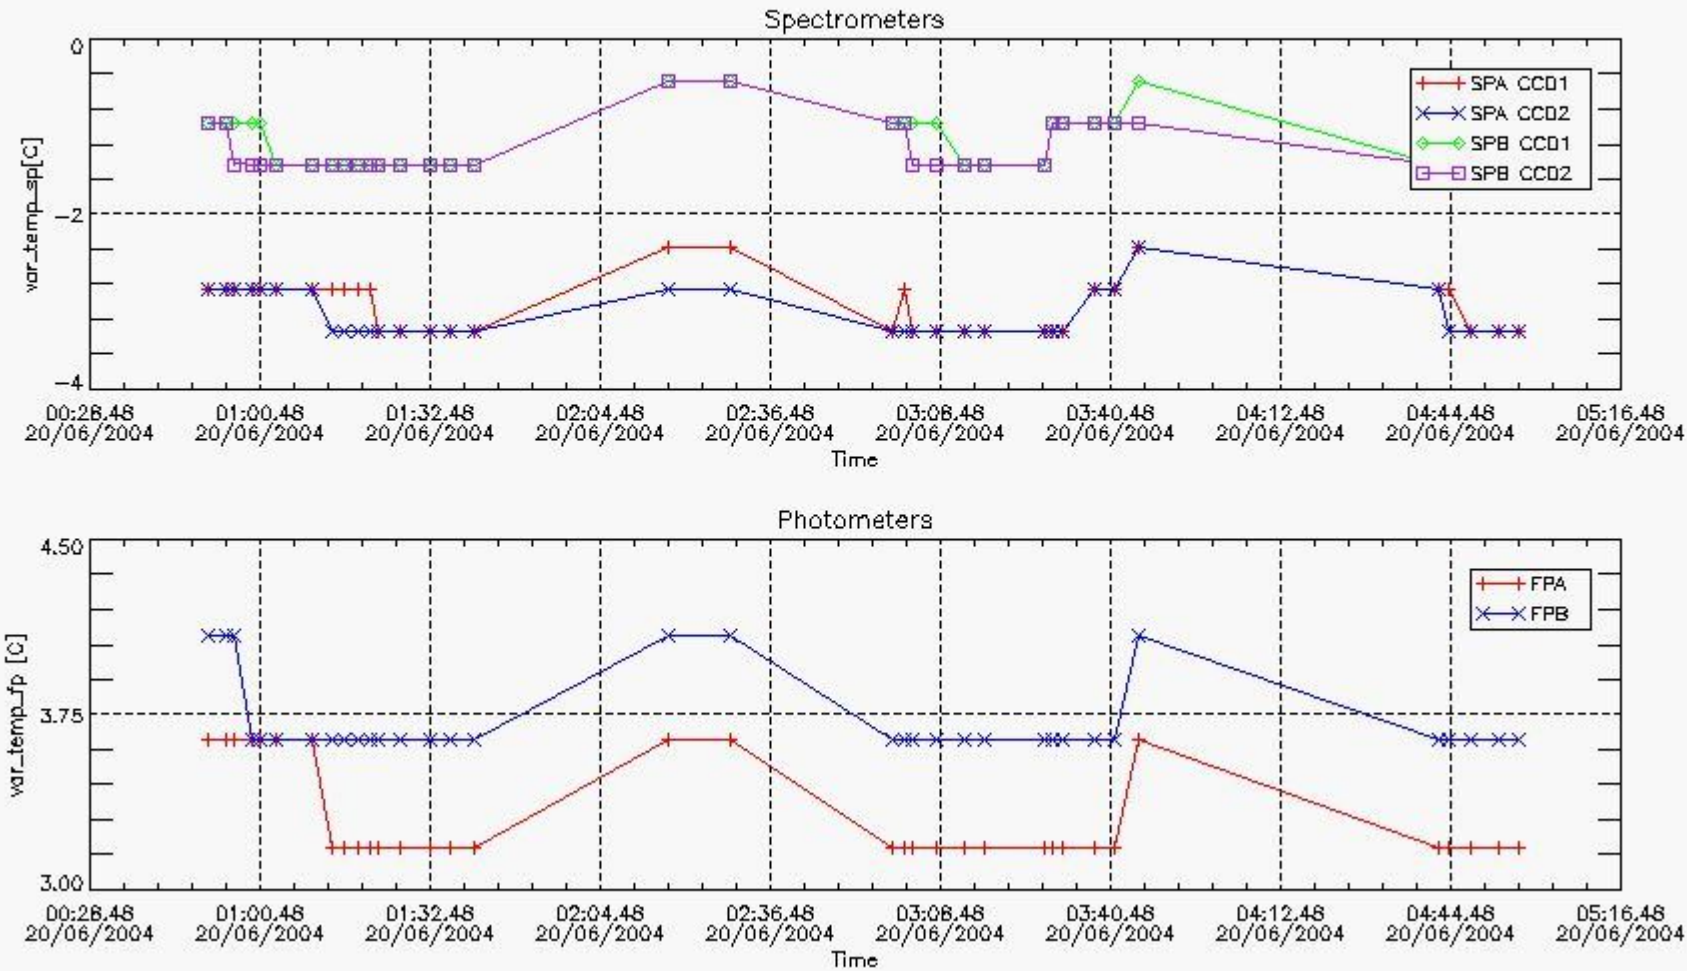

4. Overview of dark signal processing per product

The Dark Charge (DC) is a temperature-dependant signal added to the useful measurements and it is therefore subtracted from them during the processing. There are two phenomena that produce a continuous increase of the DC: the "hot pixels" (a pixel is "hot" when its DC exceeds by a significant amount its value measured on ground at the same temperature) and the "Random Telegraphic Signal" (abrupt change positive or negative of the CCD pixel signal, random in time, affecting only the DC part of the signal and not the photon generated signal).

In this section a list of products that did not use the Dark Sky Area (DSA) observation for the DC computation is given. It is also provided the mean DC plot per product for dark limb products with no error flag set.

4.1 These products did not use the DSA observation for DC computation:

Product name	DC information
GOM_TRA_1PNPDE20040620_021727_000000632027_00475_12052_0000.N1	DC map with no T dep. (12)
GOM_TRA_1PNPDE20040620_022912_000000782027_00476_12053_0001.N1	DC map used (0)
GOM_TRA_1PNPDE20040620_025947_000000422027_00476_12053_0015.N1	DC map used (0)
GOM_TRA_1PNPDE20040620_030159_000000382027_00476_12053_0016.N1	DC map used (0)
GOM_TRA_1PNPDE20040620_030341_000000392027_00476_12053_0017.N1	DC map used (0)
GOM_TRA_1PNPDE20040620_030754_000000372027_00476_12053_0018.N1	DC map used (0)
GOM_TRA_1PNPDE20040620_031321_000000352027_00476_12053_0019.N1	DC map used (0)
GOM_TRA_1PNPDE20040620_031659_000000362027_00476_12053_0020.N1	DC map used (0)

4.2 Plot of mean dark charges per product: only products in DARK limb conditions without errors are used