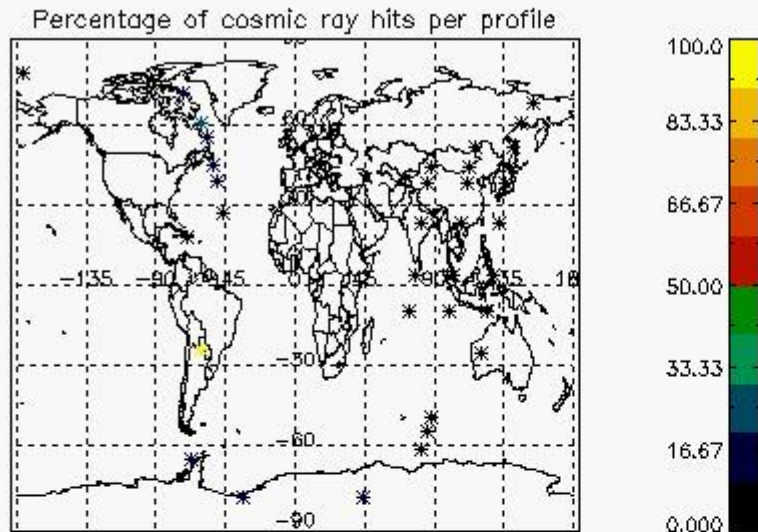

6. Statistics and plot of tangent altitude of the last measurement (DARK & BRIGHT products without errors)

6.1 Statistics on tangent altitude lost:

Statistics	DARK	BRIGHT	TWILIGHT
Mean:	14.364	21.471	12.217
St. deviation:	1.0881	3.7865	4.9494
Maximum:	15.401	28.706	18.052
Minimum:	13.231	11.566	5.8907
Number of data:	3.0000	27.000	5.0000

6.2 Plot for DARK limb products