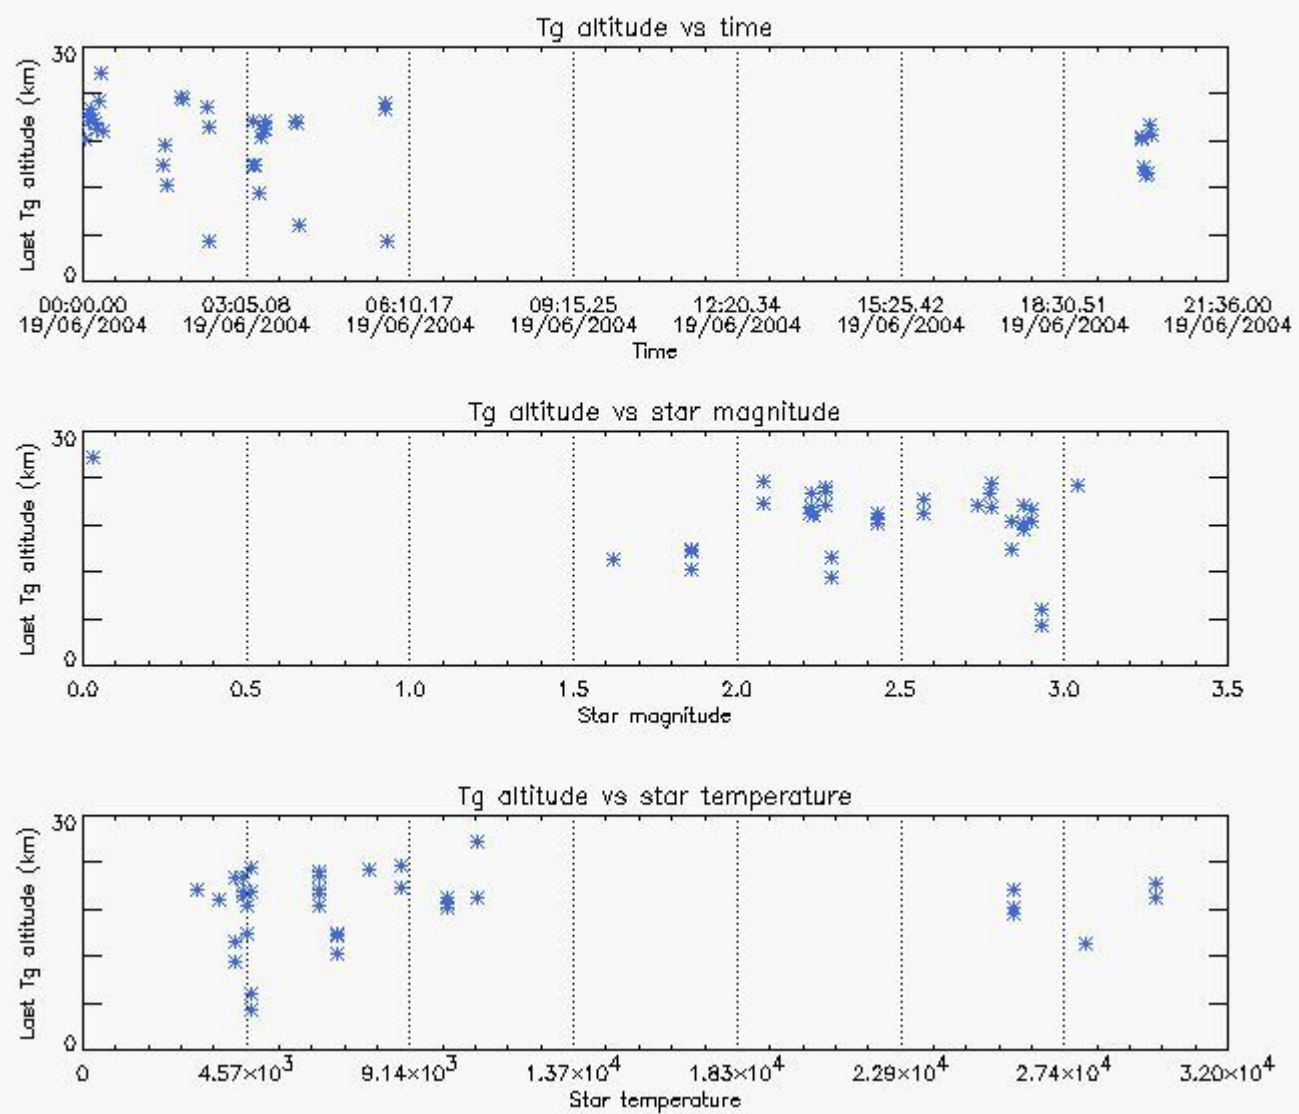

### 6.2 Plot for DARK limb products

Tangent altitude at which the star is lost

6.3 Plot for BRIGHT limb products

Tangent altitude at which the star is lost

6.3 Plot for TWILIGHT limb products

## Tangent altitude at which the star is lost