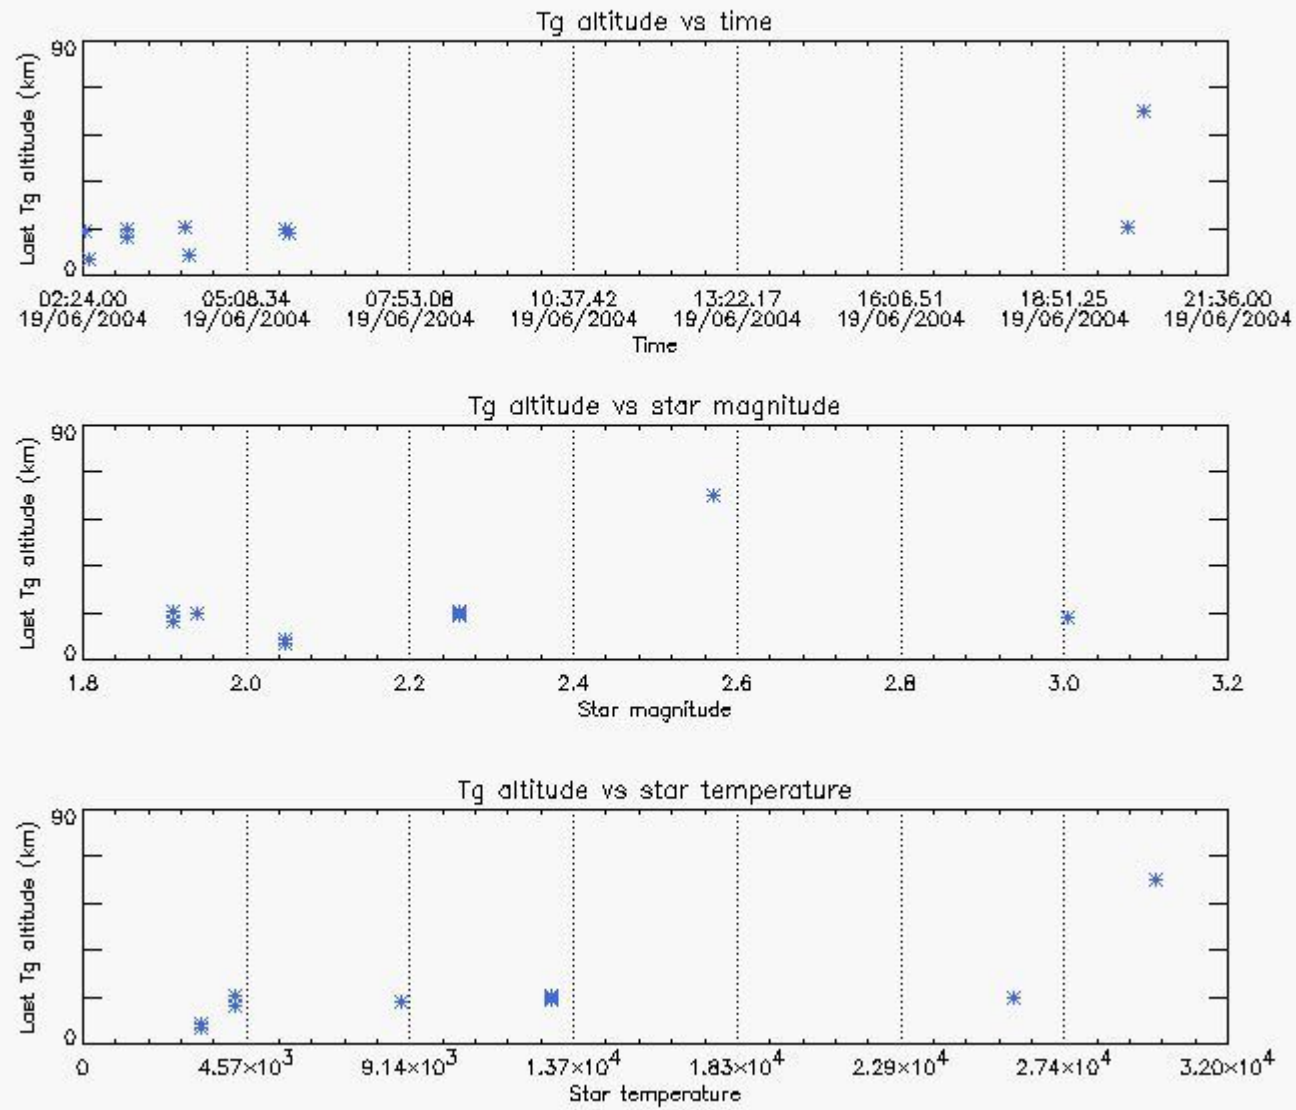

### 6.2 Plot for DARK limb products

Tangent altitude at which the star is lost

6.3 Plot for BRIGHT limb products

Tangent altitude at which the star is lost

6.3 Plot for TWILIGHT limb products

## Tangent altitude at which the star is lost