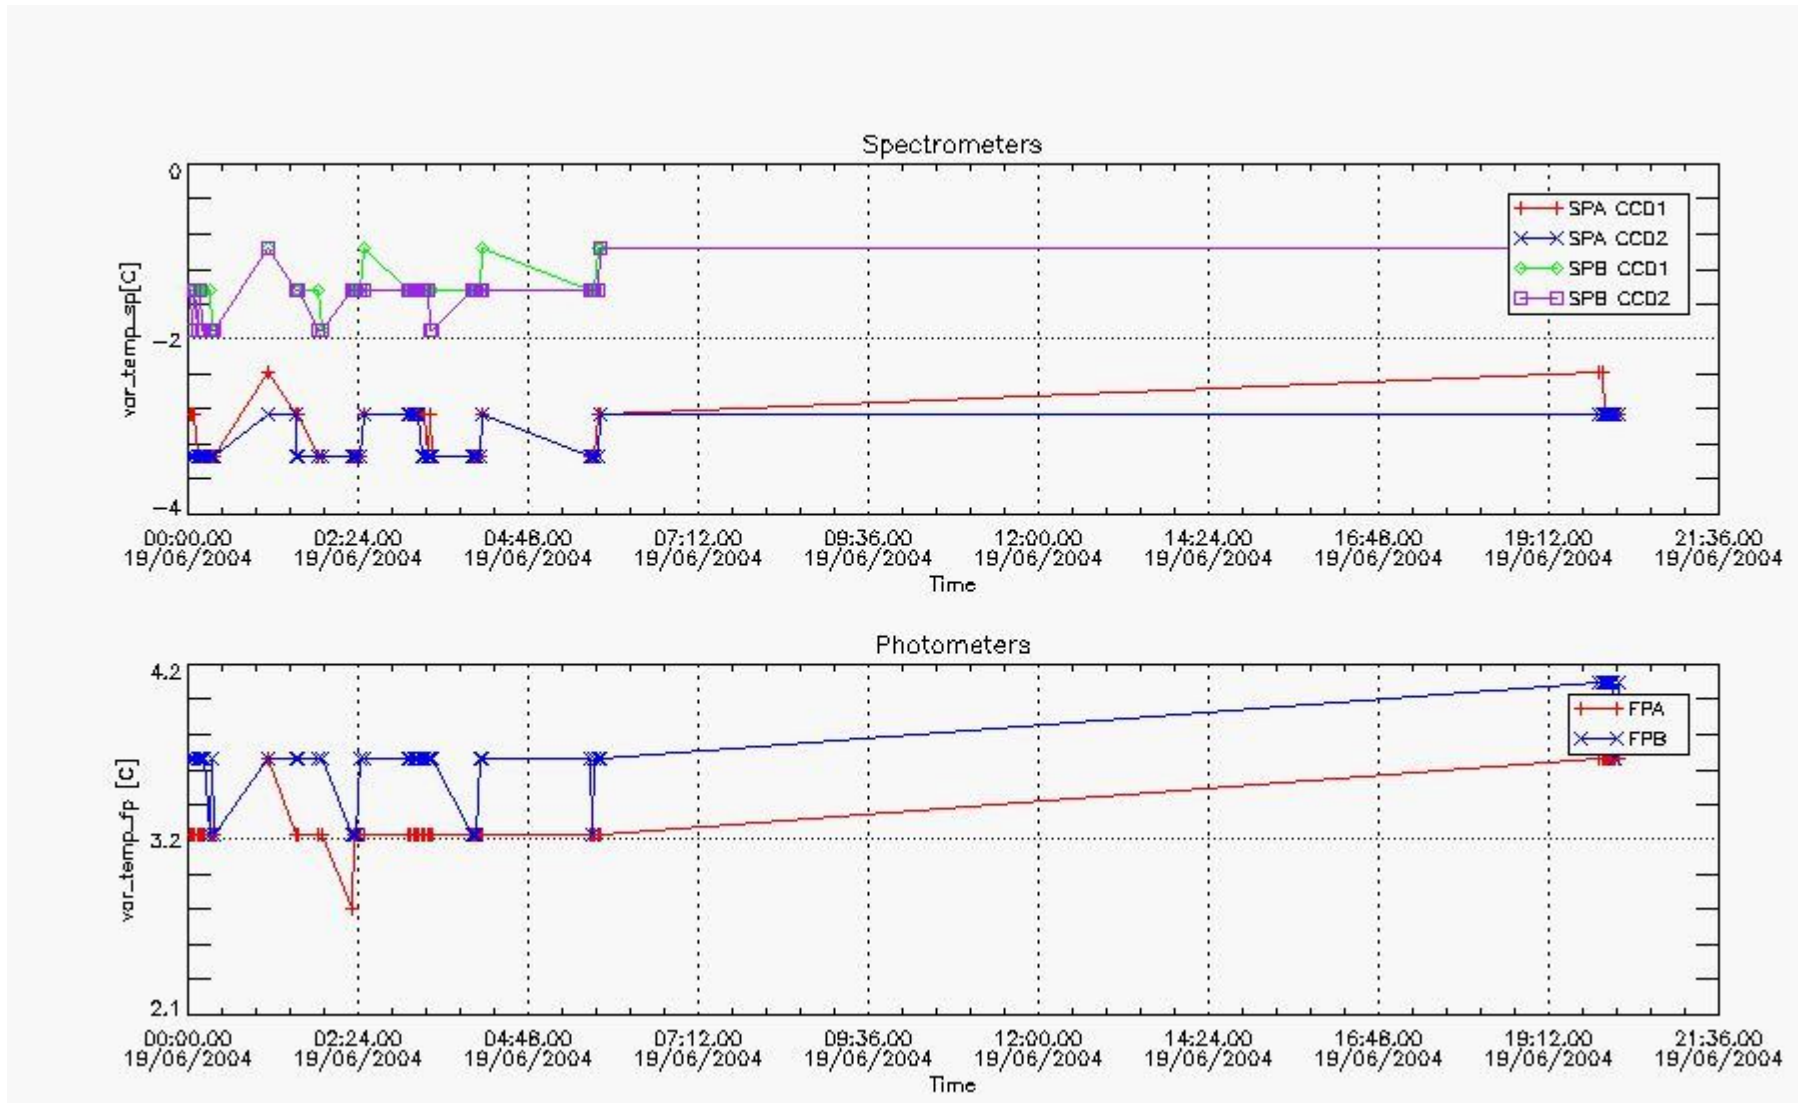

3. Plot of GOMOS spectrometers and photometers temperatures from level 1b data

4. Overview of dark signal processing per product

The Dark Charge (DC) is a temperature-dependant signal added to the useful measurements and it is therefore subtracted from them during the processing. There are two phenomena that produce a continuous increase of the DC: the "hot pixels" (a pixel is "hot" when its DC exceeds by a significant amount its value measured on ground at the same temperature) and the "Random Telegraphic Signal" (abrupt change positive or negative of the CCD pixel signal, random in time, affecting only the DC part of the signal and not the photon generated signal).

In this section a list of products that did not use the Dark Sky Area (DSA) observation for the DC computation is given. It is also provided the mean DC plot per product for dark limb products with no error flag set.

4.1 These products did not use the DSA observation for DC computation:

Product name	DC information
GOM_TRA_1PNPDE20040619_040003_000000472027_00462_12039_0000.N1	DC map used (0)
GOM_TRA_1PNPDE20040619_040130_000000462027_00462_12039_0001.N1	DC map used (0)
GOM_TRA_1PNPDE20040619_040328_000000512027_00462_12039_0002.N1	DC map used (0)
GOM_TRA_1PNPDE20040619_040653_000000442027_00462_12039_0003.N1	DC map used (0)
GOM_TRA_1PNPDE20040619_040917_000000672027_00462_12039_0004.N1	DC map used (0)
GOM_TRA_1PNPDE20040619_054038_000000462027_00463_12040_0000.N1	DC map used (0)
GOM_TRA_1PNPDE20040619_054207_000000452027_00463_12040_0001.N1	DC map used (0)
GOM_TRA_1PNPDE20040619_054404_000000532027_00463_12040_0002.N1	DC map used (0)
GOM_TRA_1PNPDE20040619_054727_000000472027_00463_12040_0003.N1	DC map used (0)