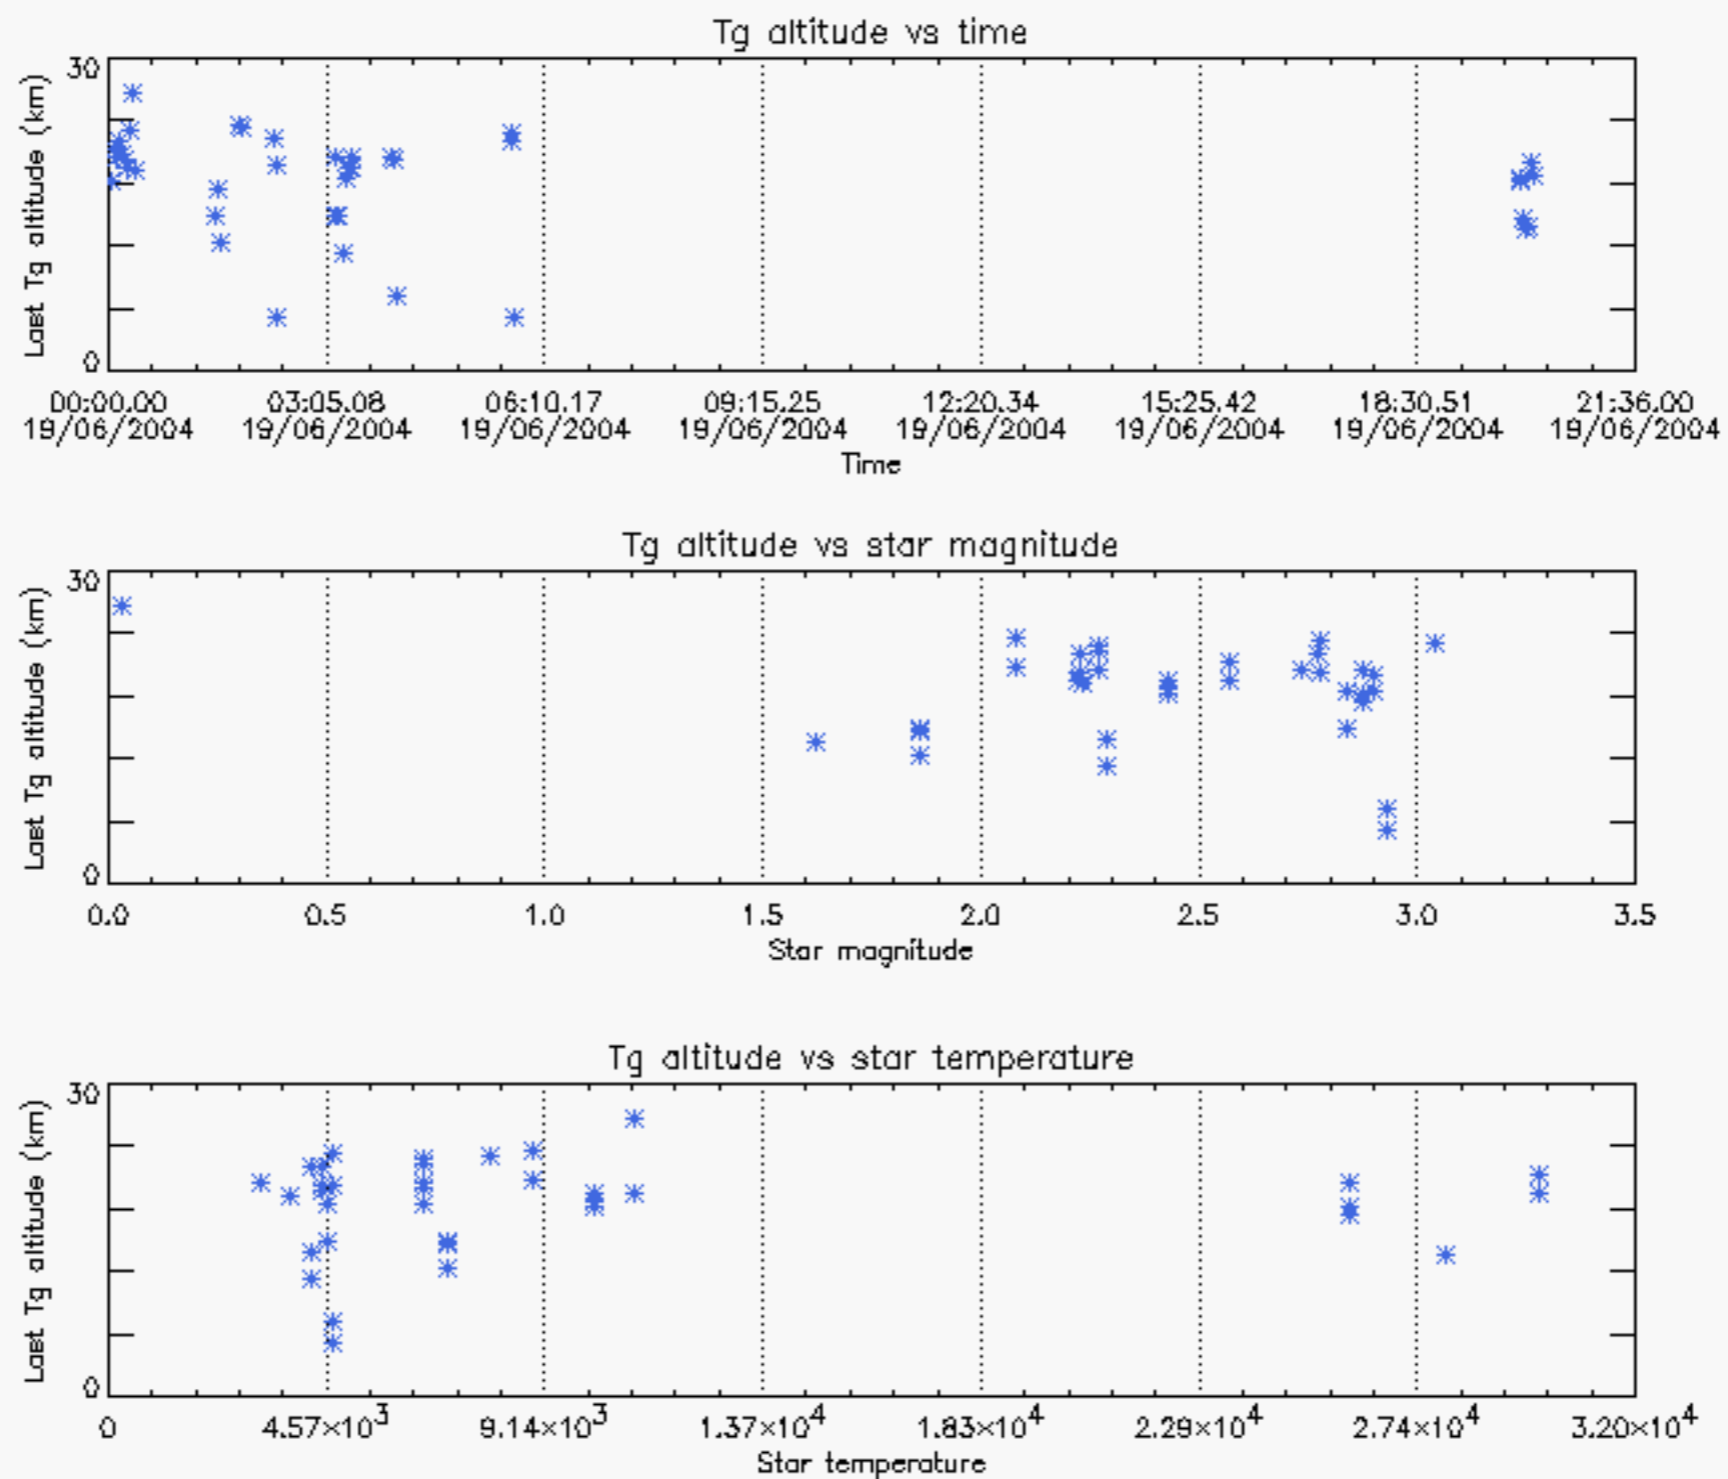

Tangent altitude at which the star is lost