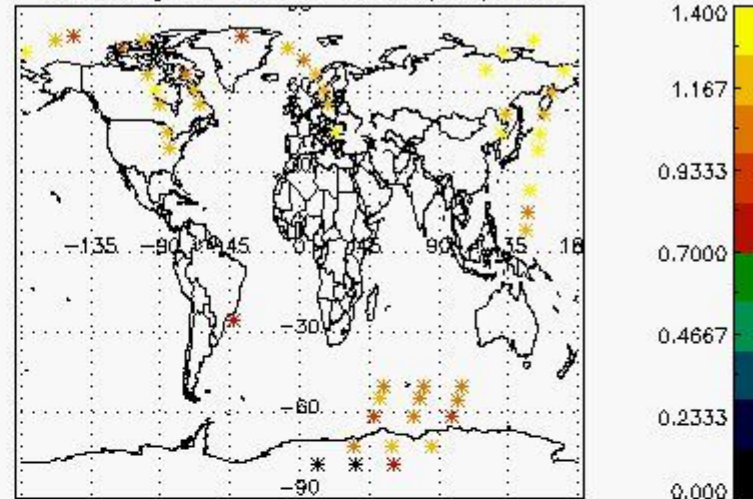

5.2 Plot quality information per product (time dependant)

5.3 Plot quality information per product (world map)

Percentage of cosmic ray hits per profile

Percentage of datation errors per profile

Percentage of star falling outside central band per profile