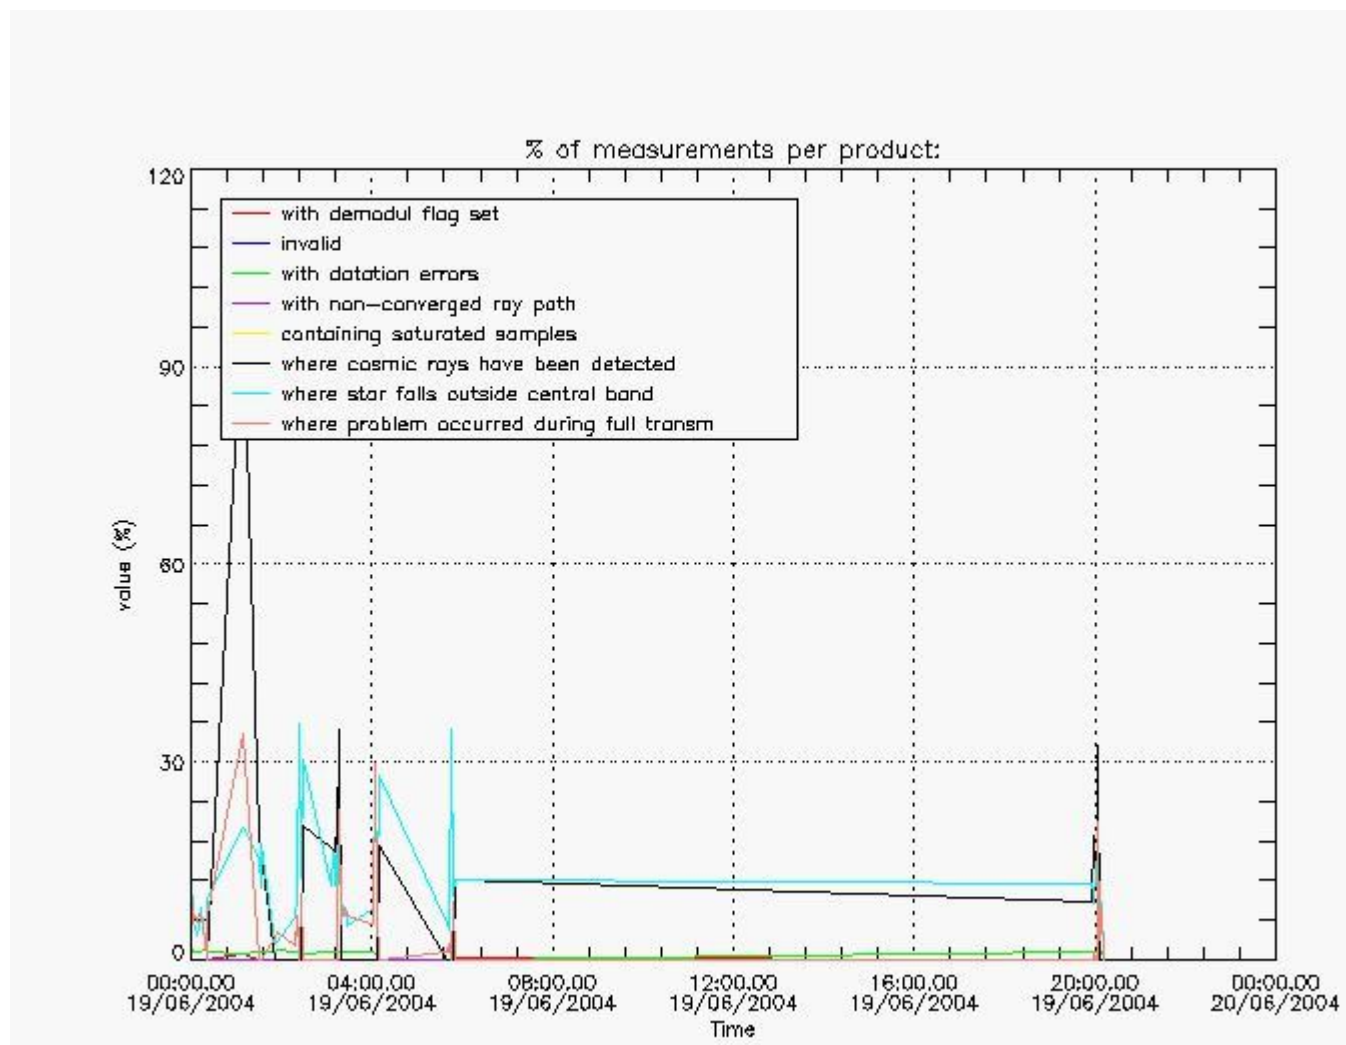

At least one measurement with demodulation flag set:	6.00000 %
Reference spectrum computed from DB:	0.00000 %
Reference spectrum with small number of measurements:	0.00000 %
SATU data not used:	0.00000 %

5.2 Plot quality information per product (time dependant)

5.3 Plot quality information per product (world map)