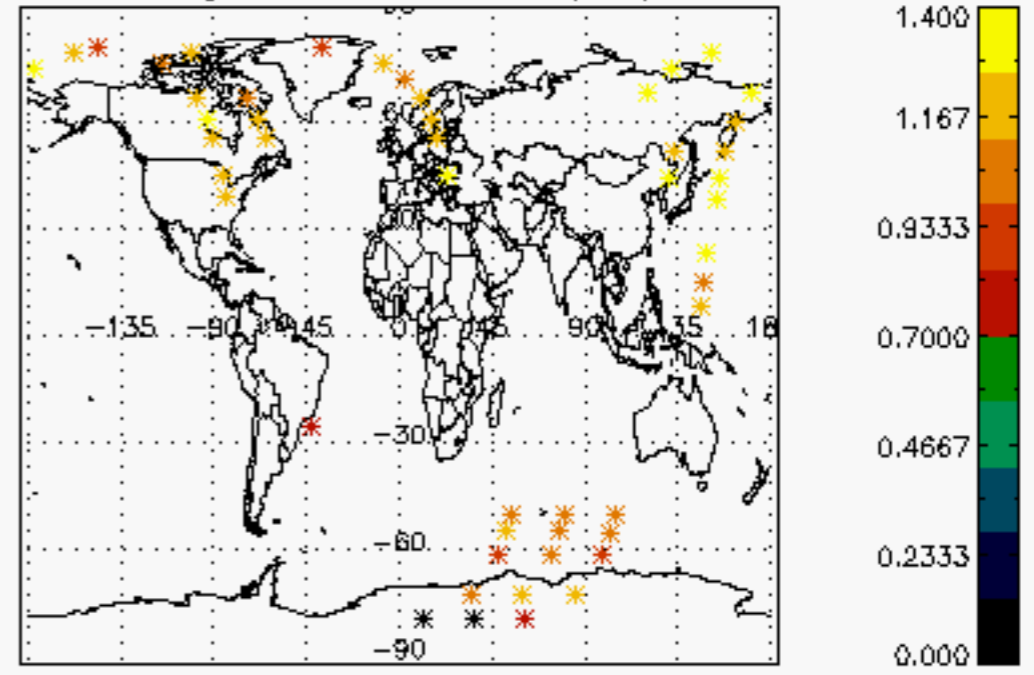

Percentage of datation errors per profile