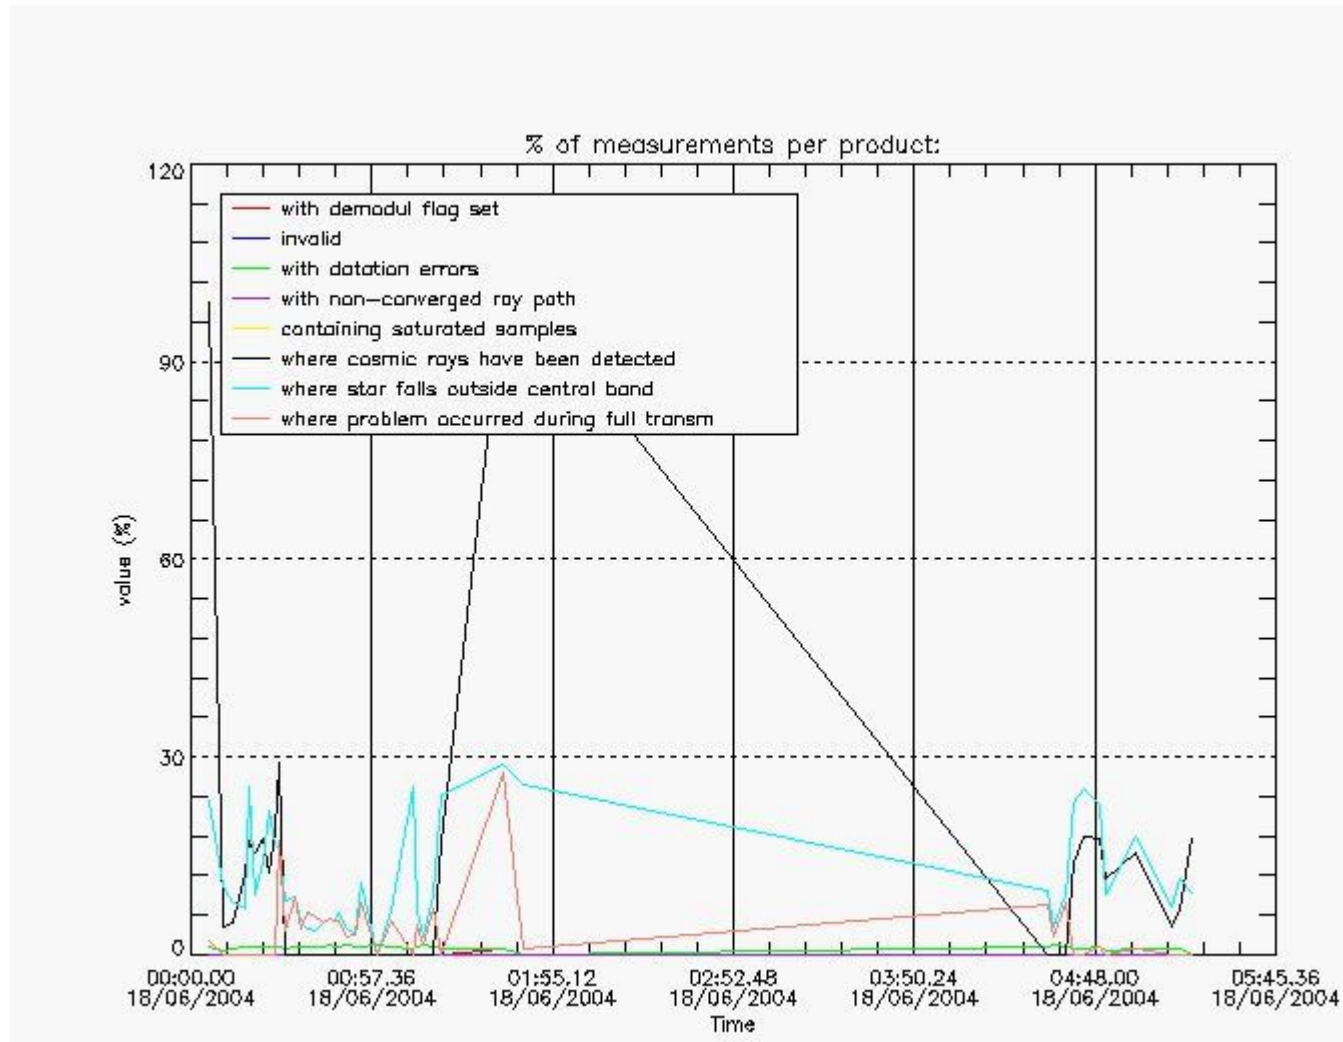

## 5. Demodulation flag and quality information monitoring

In this section it is presented the modulation information extracted from the pcd (product confidence data) at measurement level and information extracted from the Quality Summary dataset. Only products without errors (error flag in the MPH set to "0") are used.

### 5.2 Plot quality information per product (time dependant)