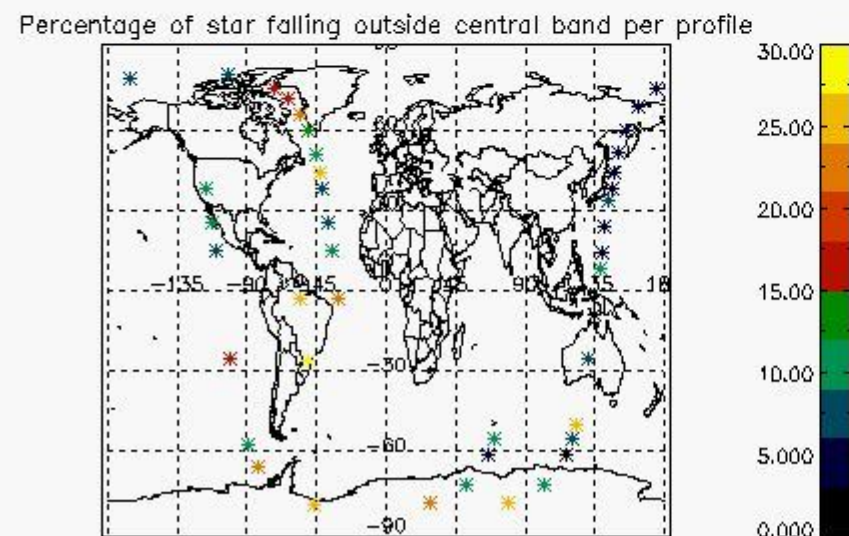

6. Statistics and plot of tangent altitude of the last measurement (DARK & BRIGHT products without errors)

6.1 Statistics on tangent altitude lost:

Statistics	DARK	BRIGHT	TWILIGHT
Mean:	14.022	19.640	13.584
St. deviation:	5.2262	4.3351	5.1569
Maximum:	19.421	26.898	19.771
Minimum:	6.3045	9.6177	7.9542
Number of data:	9.0000	24.000	9.0000

6.2 Plot for DARK limb products