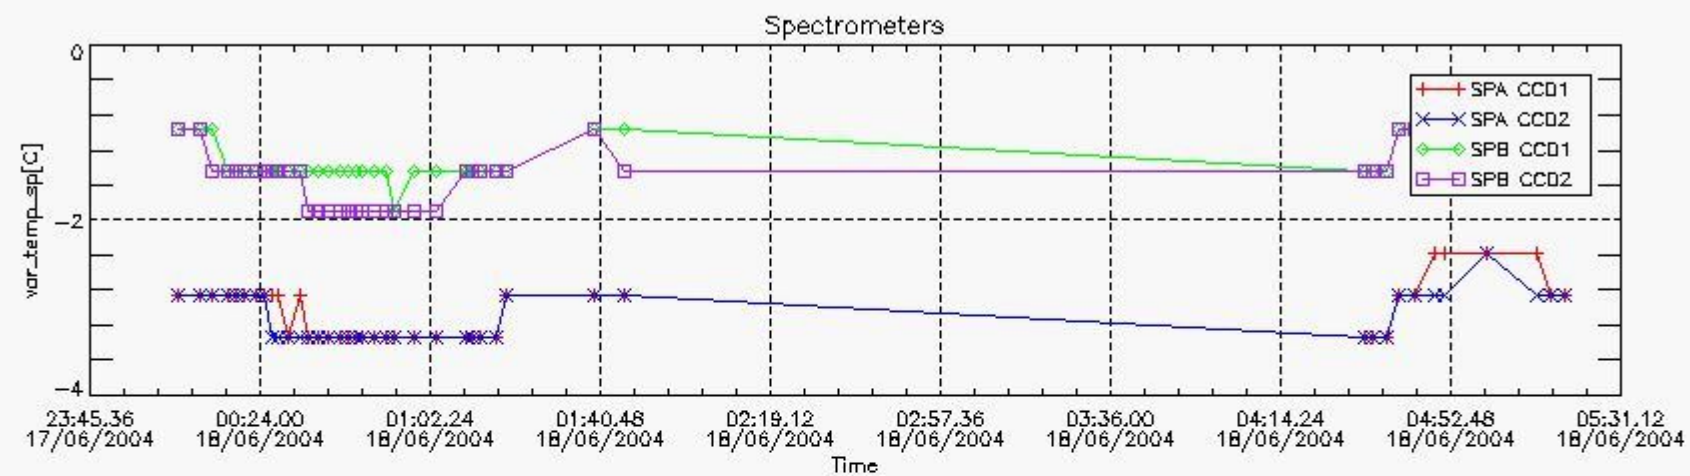

4. Overview of dark signal processing per product

The Dark Charge (DC) is a temperature-dependant signal added to the useful measurements and it is therefore subtracted from them during the processing. There are two phenomena that produce a continuous increase of the DC: the "hot pixels" (a pixel is "hot" when its DC exceeds by a significant amount its value measured on ground at the same temperature) and the "Random Telegraphic Signal" (abrupt change positive or negative of the CCD pixel signal, random in time, affecting only the DC part of the signal and not the photon generated signal).

In this section a list of products that did not use the Dark Sky Area (DSA) observation for the DC computation is given. It is also provided the mean DC plot per product for dark limb products with no error flag set.

4.1 All products used the DSA observation for the DC computation

4.2 Plot of mean dark charges per product: only products in DARK limb conditions without errors are used