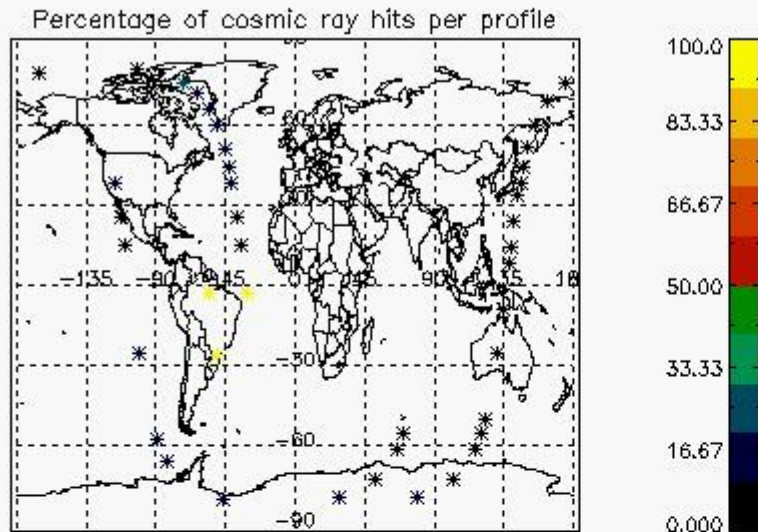

6. Statistics and plot of tangent altitude of the last measurement (DARK & BRIGHT products without errors)

6.1 Statistics on tangent altitude lost:

Statistics	DARK	BRIGHT	TWILIGHT
Mean:	14.022	19.640	13.584
St. deviation:	5.2262	4.3351	5.1569
Maximum:	19.421	26.898	19.771
Minimum:	6.3045	9.6177	7.9542
Number of data:	9.0000	24.000	9.0000

6.2 Plot for DARK limb products