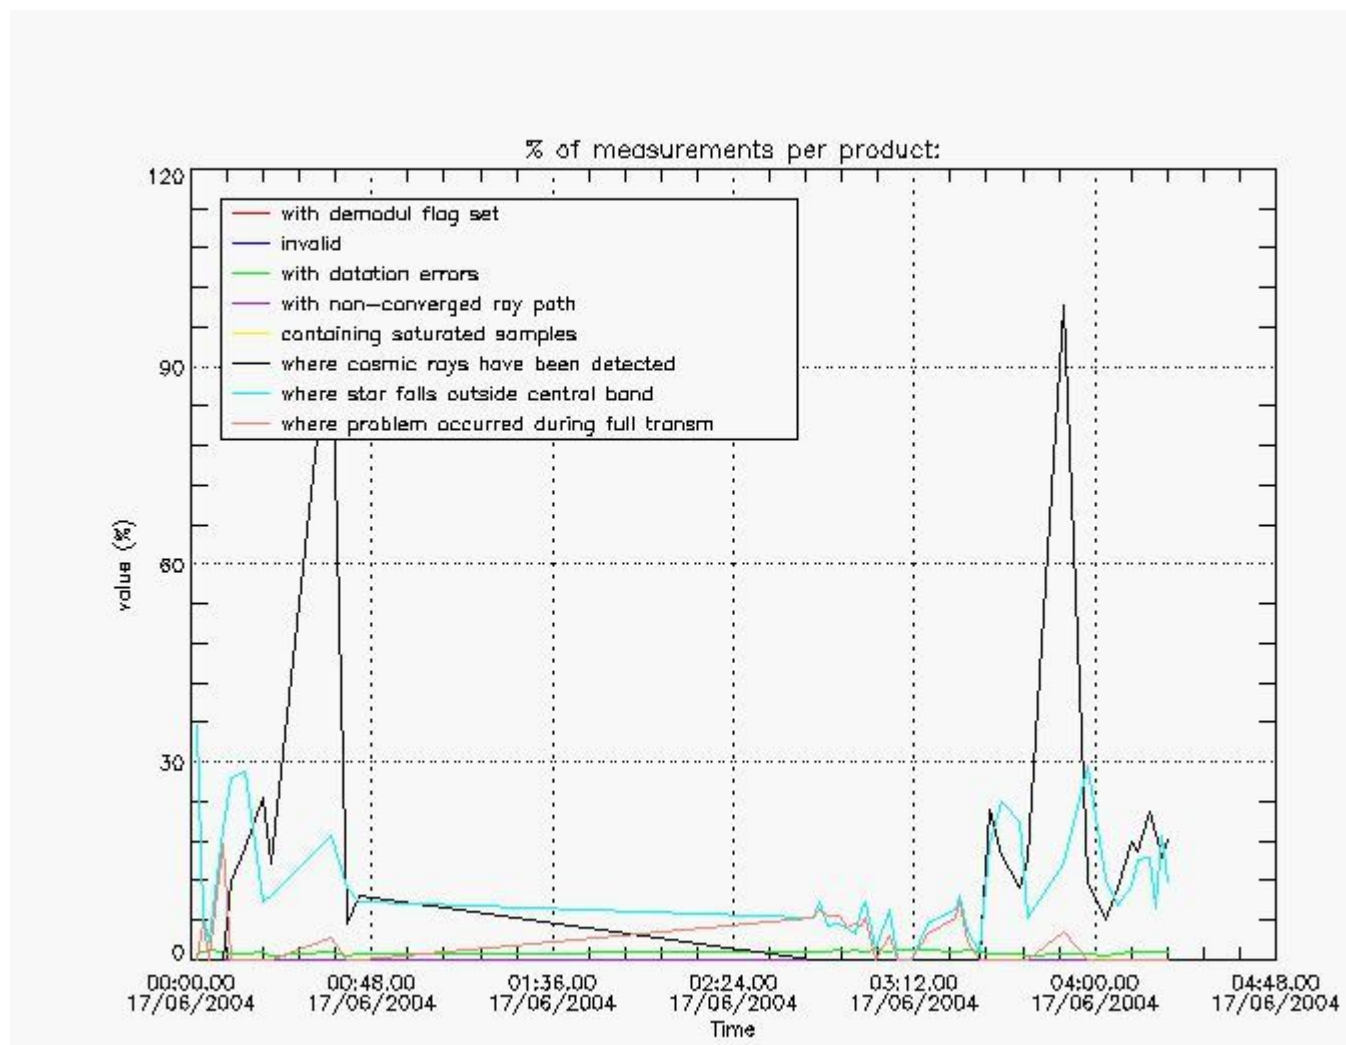

At least one measurement with demodulation flag set:	7.14286 %
Reference spectrum computed from DB:	0.00000 %
Reference spectrum with small number of measurements:	0.00000 %
SATU data not used:	0.00000 %

5.2 Plot quality information per product (time dependant)

5.3 Plot quality information per product (world map)