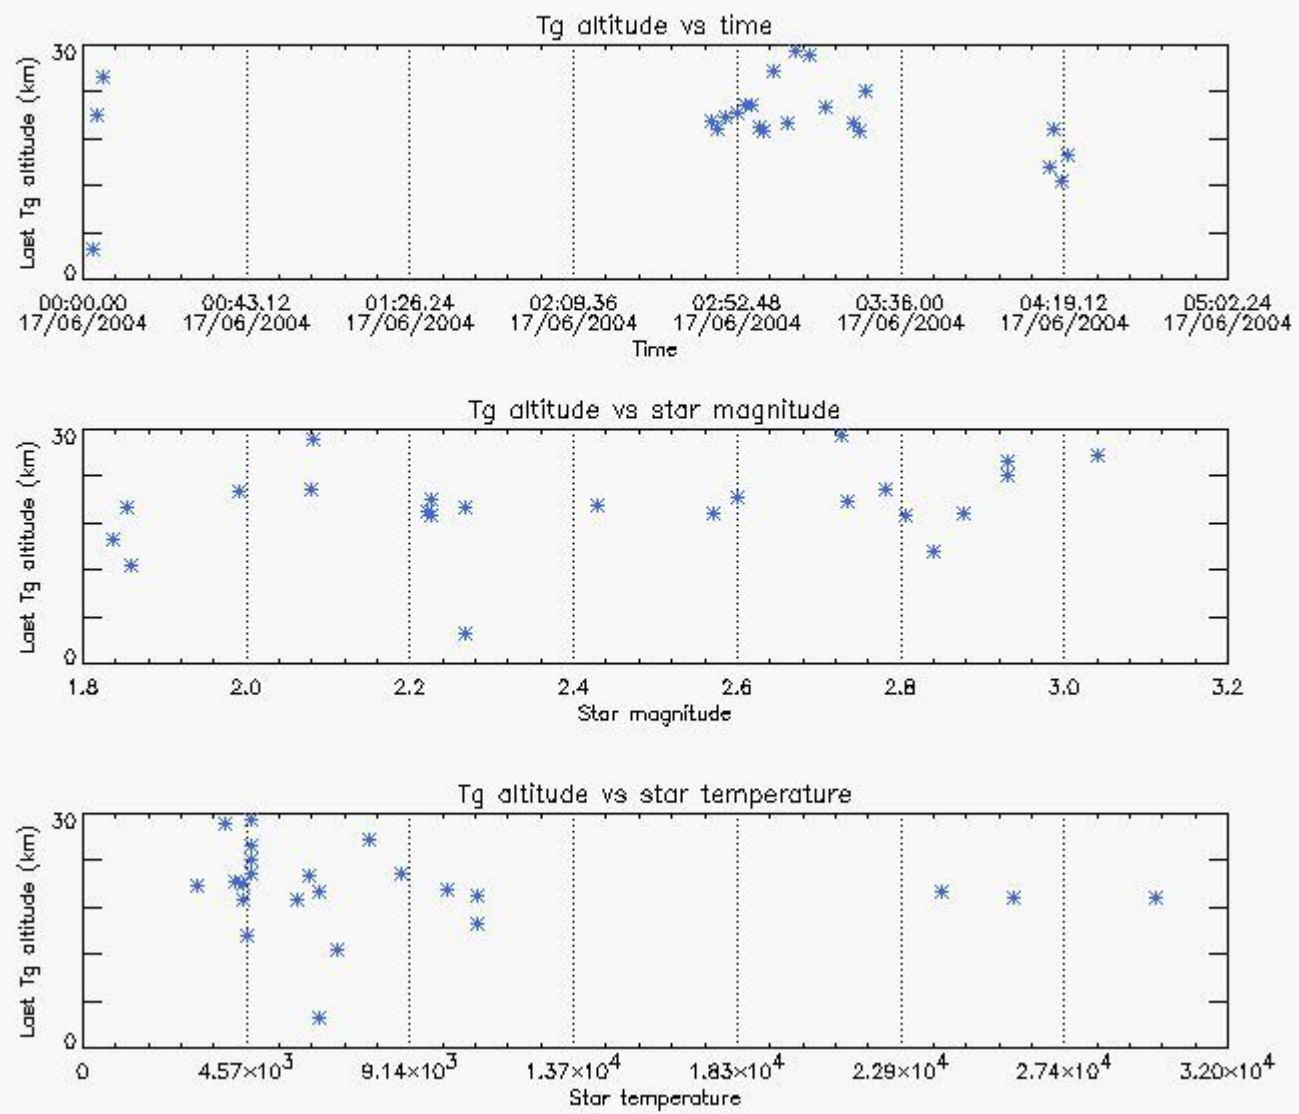

Percentage of saturation errors per profile

6. Statistics and plot of tangent altitude of the last measurement (DARK & BRIGHT products without errors)

6.1 Statistics on tangent altitude lost:

Statistics	DARK	BRIGHT	TWILIGHT
Mean:	15.687	20.341	12.963
St. deviation:	4.3876	5.3967	5.5097
Maximum:	19.760	29.144	24.163
Minimum:	5.8094	3.8606	6.7437
Number of data:	9.0000	23.000	10.000

6.2 Plot for DARK limb products

Tangent altitude at which the star is lost

6.3 Plot for BRIGHT limb products

Tangent altitude at which the star is lost

6.3 Plot for TWILIGHT limb products

Tangent altitude at which the star is lost