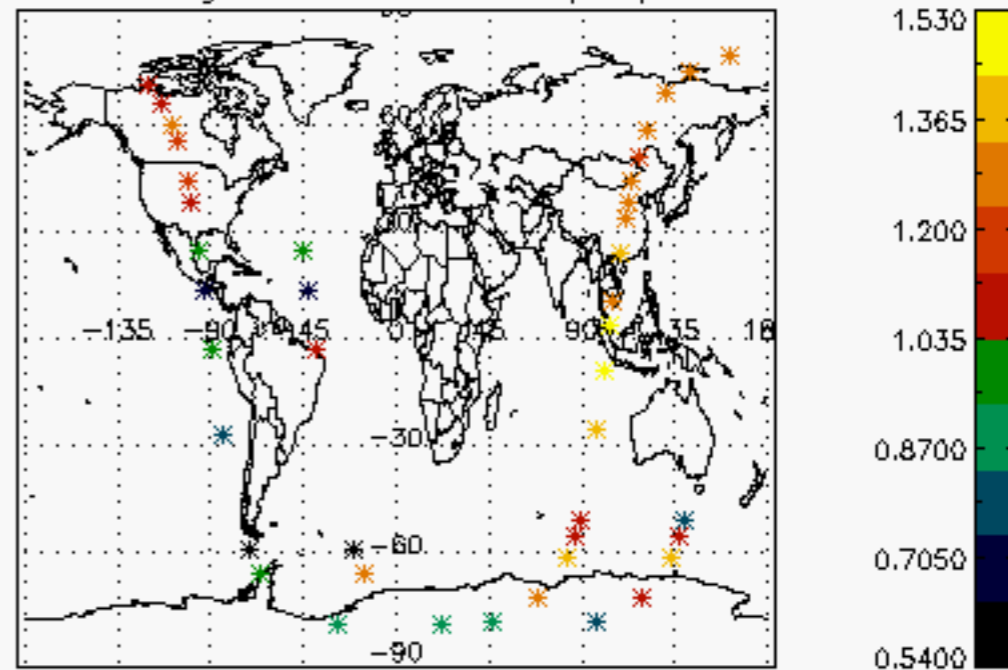

Percentage of datation errors per profile