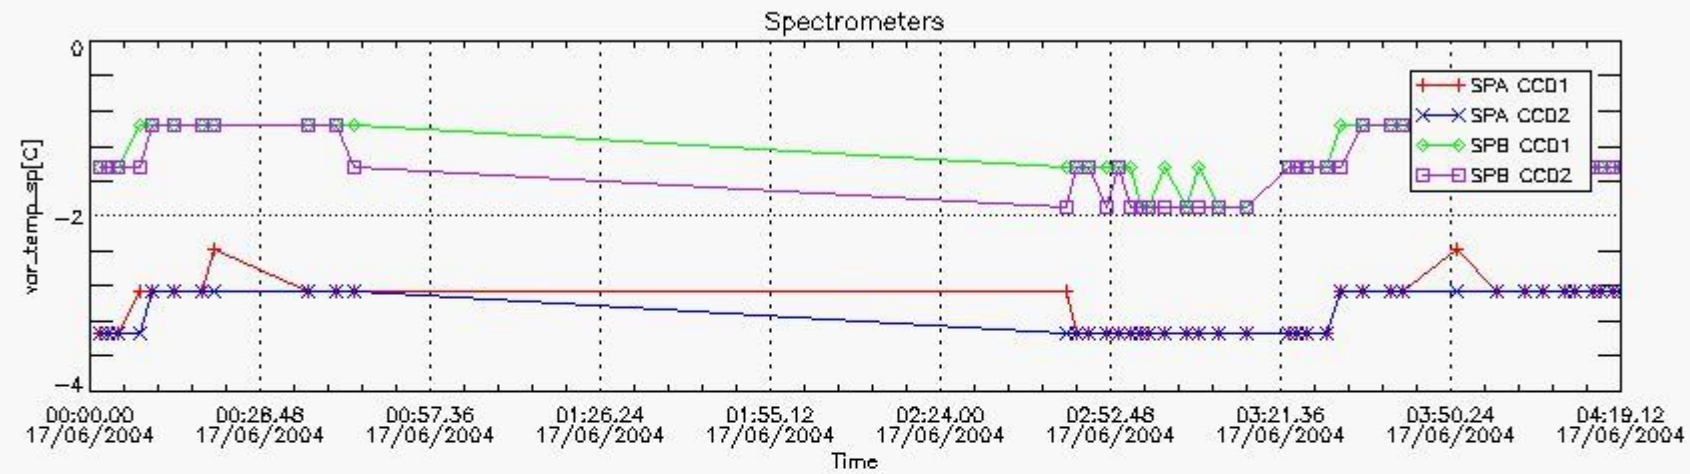

4. Overview of dark signal processing per product

The Dark Charge (DC) is a temperature-dependant signal added to the useful measurements and it is therefore subtracted from them during the processing. There are two phenomena that produce a continuous increase of the DC: the "hot pixels" (a pixel is "hot" when its DC exceeds by a significant amount its value measured on ground at the same temperature) and the "Random Telegraphic Signal" (abrupt change positive or negative of the CCD pixel signal, random in time, affecting only the DC part of the signal and not the photon generated signal).

In this section a list of products that did not use the Dark Sky Area (DSA) observation for the DC computation is given. It is also provided the mean DC plot per product for dark limb products with no error flag set.

4.1 All products used the DSA observation for the DC computation

4.2 Plot of mean dark charges per product: only products in DARK limb conditions without errors are used