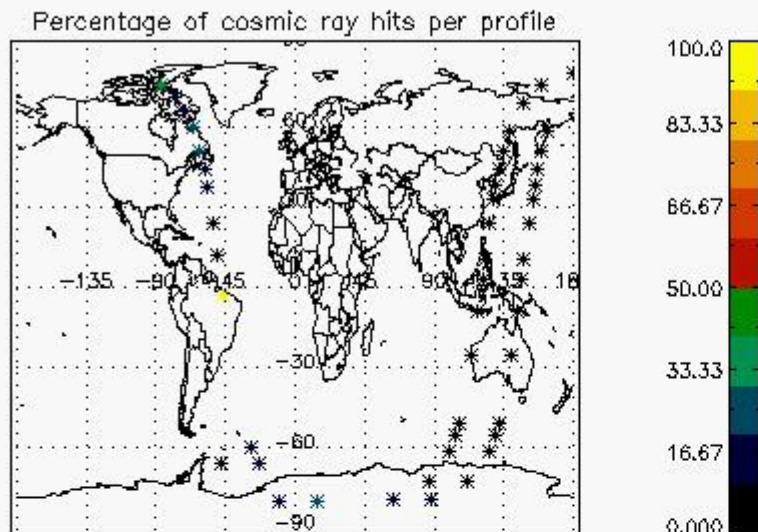

6. Statistics and plot of tangent altitude of the last measurement (DARK & BRIGHT products without errors)

6.1 Statistics on tangent altitude lost:

Statistics	DARK	BRIGHT	TWILIGHT
Mean:	14.347	20.139	14.375
St. deviation:	2.3719	3.3848	3.7436
Maximum:	17.232	27.547	18.343
Minimum:	11.847	11.502	7.8632
Number of data:	4.0000	34.000	10.000

6.2 Plot for DARK limb products