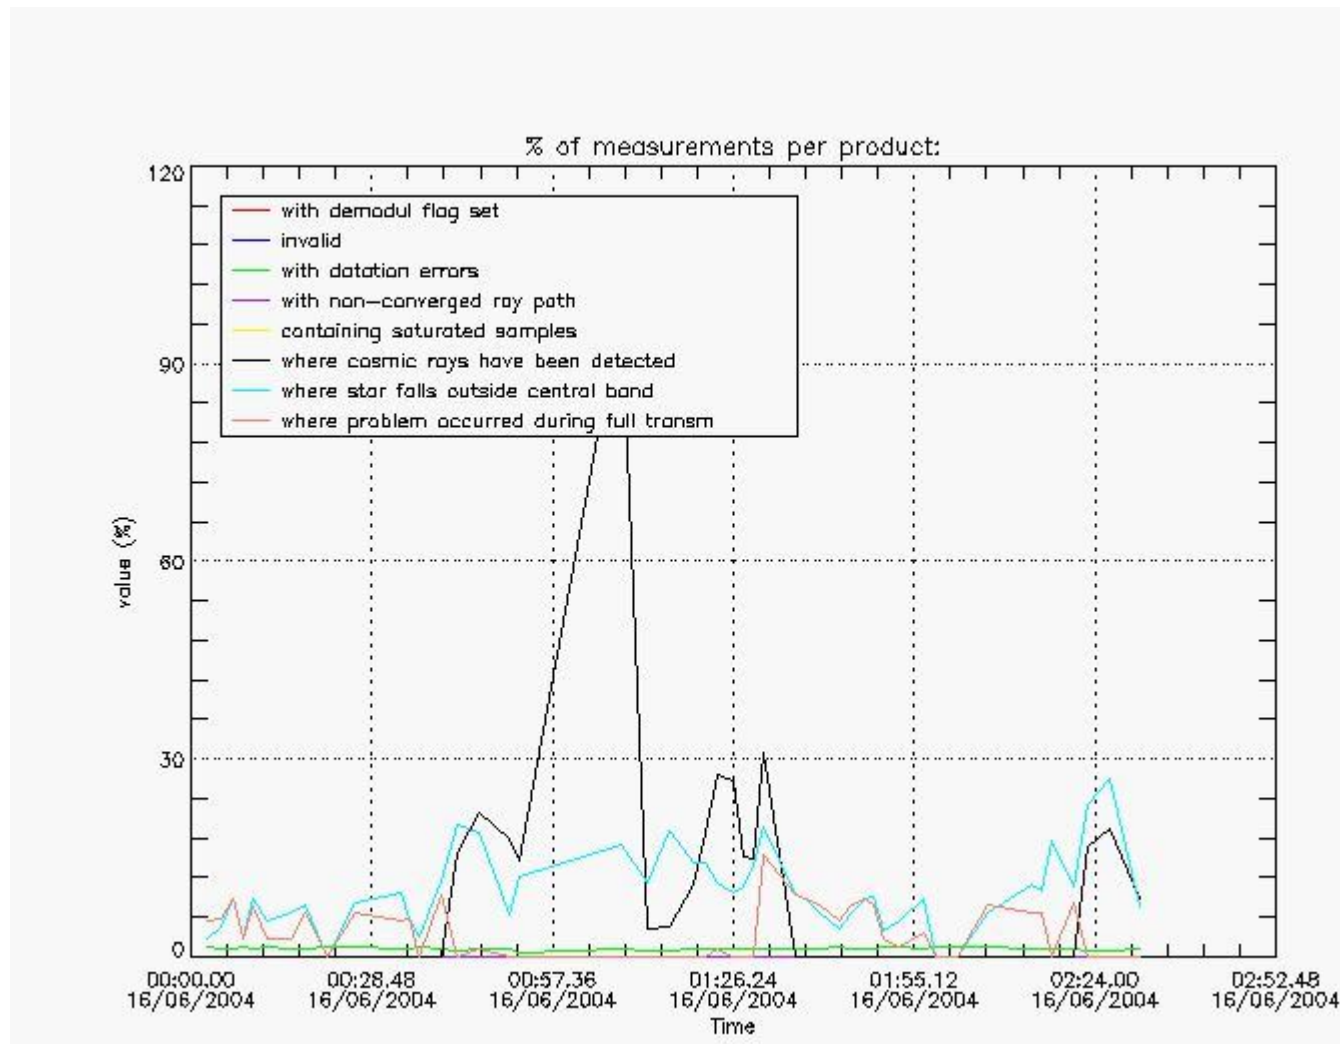

At least one measurement with demodulation flag set:	4.16667 %
Reference spectrum computed from DB:	0.00000 %
Reference spectrum with small number of measurements:	0.00000 %
SATU data not used:	0.00000 %

5.2 Plot quality information per product (time dependant)

5.3 Plot quality information per product (world map)