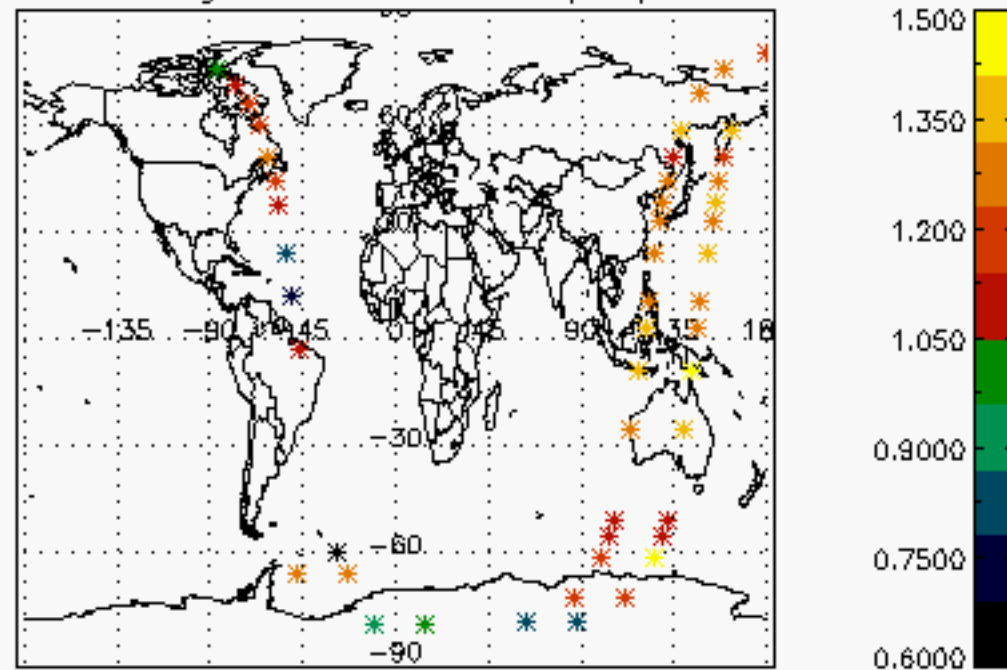

Percentage of datation errors per profile