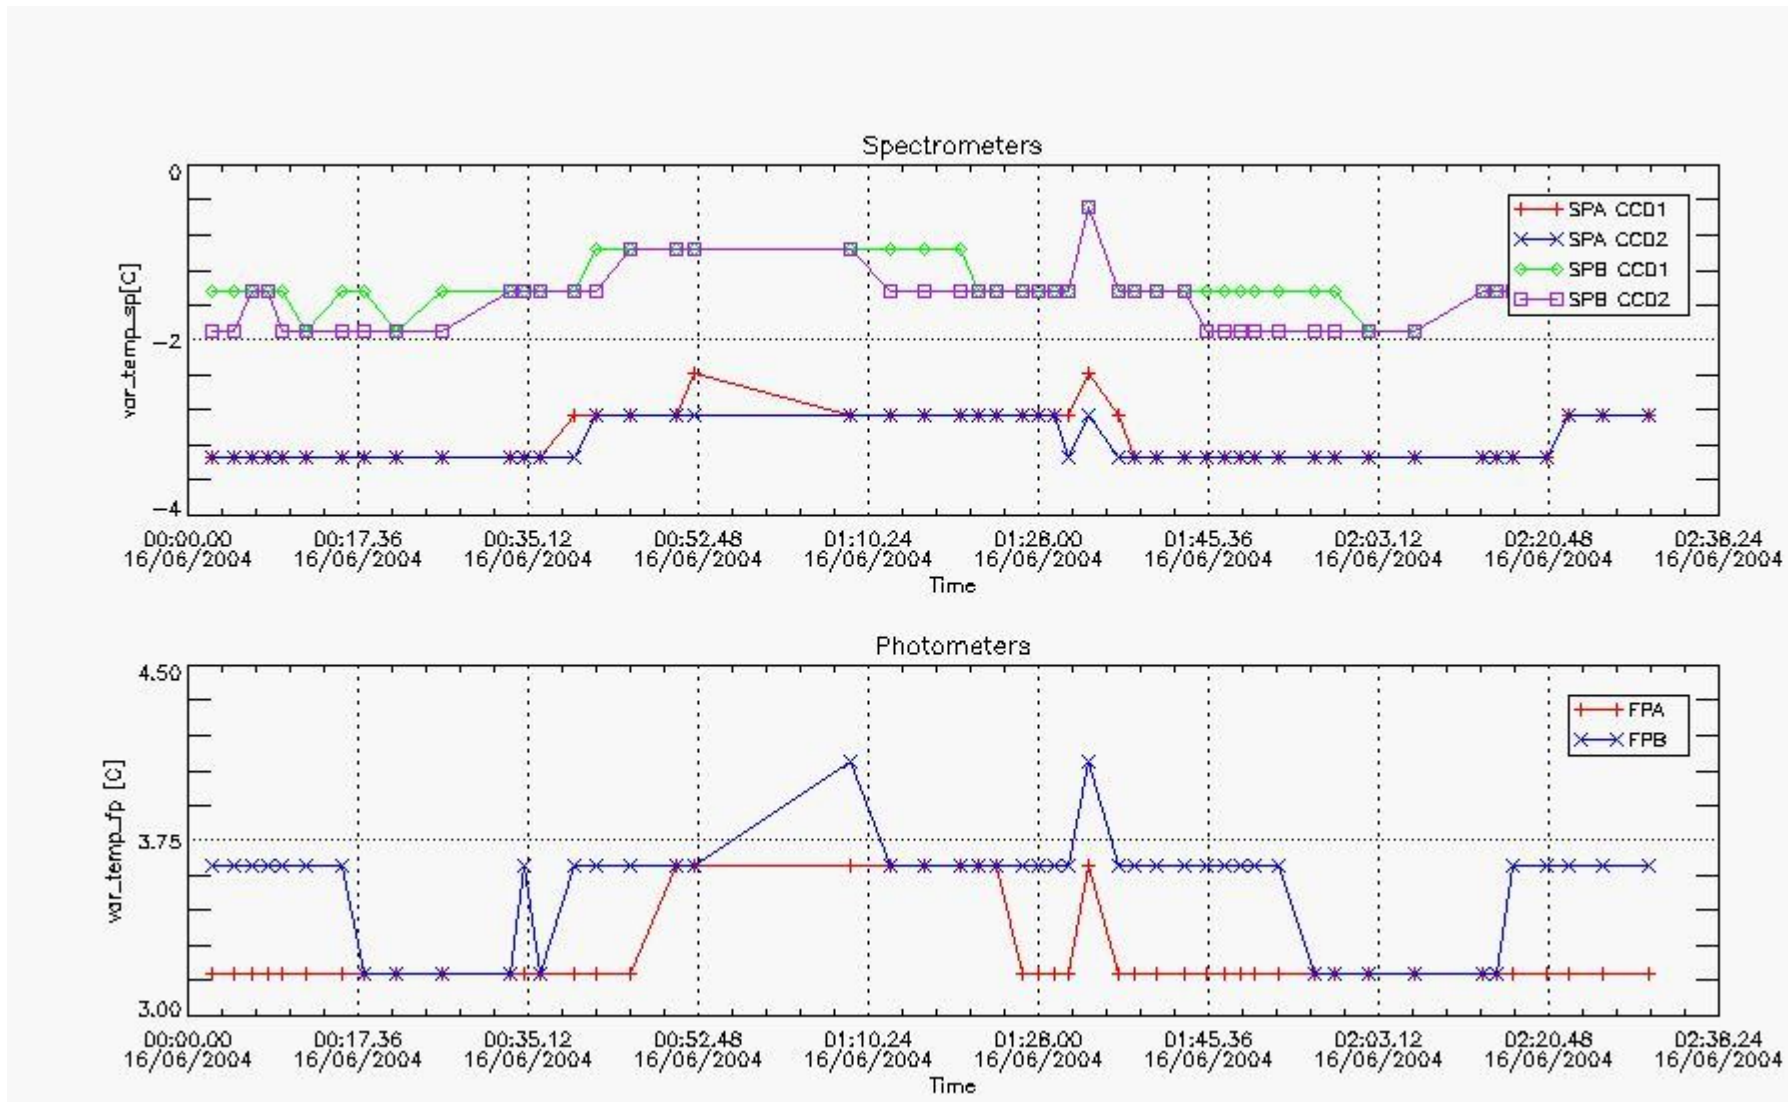

3. Plot of GOMOS spectrometers and photometers temperatures from level 1b data

4. Overview of dark signal processing per product

The Dark Charge (DC) is a temperature-dependant signal added to the useful measurements and it is therefore subtracted from them during the processing. There are two phenomena that produce a continuous increase of the DC: the "hot pixels" (a pixel is "hot" when its DC exceeds by a significant amount its value measured on ground at the same temperature) and the "Random Telegraphic Signal" (abrupt change positive or negative of the CCD pixel signal, random in time, affecting only the DC part of the signal and not the photon generated signal).

In this section a list of products that did not use the Dark Sky Area (DSA) observation for the DC computation is given. It is also provided the mean DC plot per product for dark limb products with no error flag set.

4.1 All products used the DSA observation for the DC computation

4.2 Plot of mean dark charges per product: only products in DARK limb conditions without errors are used