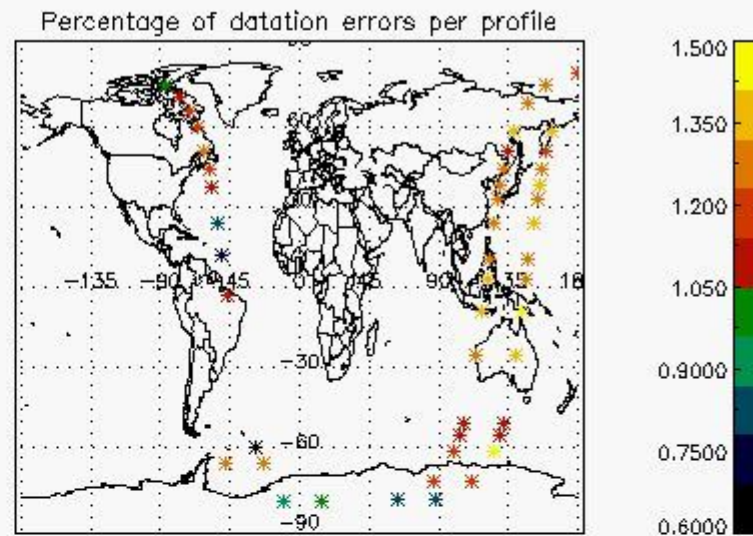

6. Statistics and plot of tangent altitude of the last measurement (DARK & BRIGHT products without errors)

6.1 Statistics on tangent altitude lost:

Statistics	DARK	BRIGHT	TWILIGHT
Mean:	14.347	20.139	14.375
St. deviation:	2.3719	3.3848	3.7436
Maximum:	17.232	27.547	18.343
Minimum:	11.847	11.502	7.8632
Number of data:	4.0000	34.000	10.000

6.2 Plot for DARK limb products