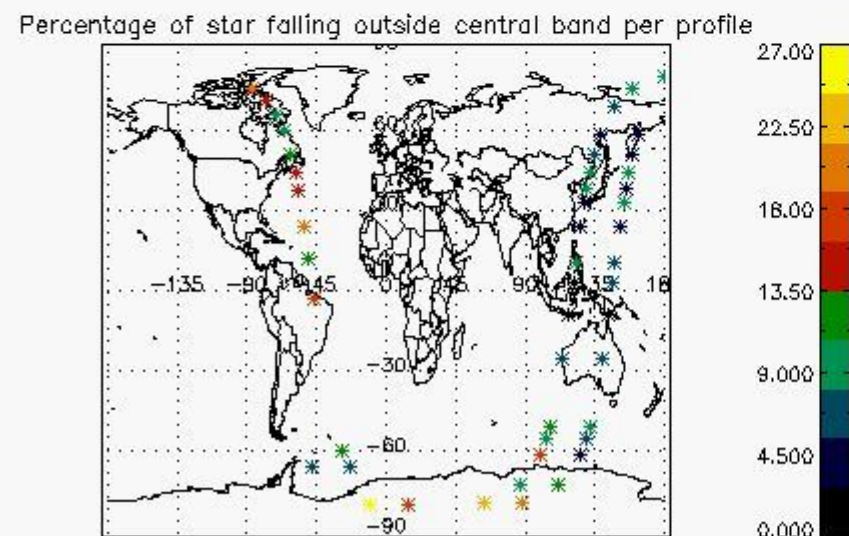

6. Statistics and plot of tangent altitude of the last measurement (DARK & BRIGHT products without errors)

6.1 Statistics on tangent altitude lost:

Statistics	DARK	BRIGHT	TWILIGHT
Mean:	14.347	20.139	14.375
St. deviation:	2.3719	3.3848	3.7436
Maximum:	17.232	27.547	18.343
Minimum:	11.847	11.502	7.8632
Number of data:	4.0000	34.000	10.000

6.2 Plot for DARK limb products