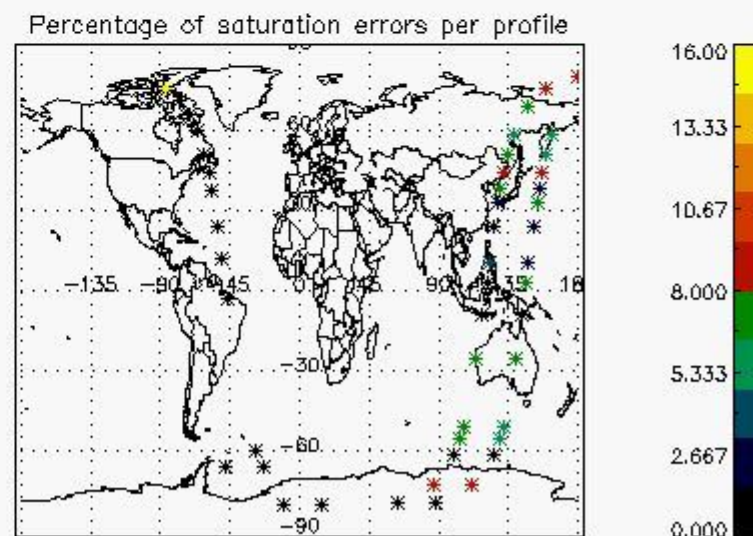

6. Statistics and plot of tangent altitude of the last measurement (DARK & BRIGHT products without errors)

6.1 Statistics on tangent altitude lost:

Statistics	DARK	BRIGHT	TWILIGHT
Mean:	14.347	20.139	14.375
St. deviation:	2.3719	3.3848	3.7436
Maximum:	17.232	27.547	18.343
Minimum:	11.847	11.502	7.8632
Number of data:	4.0000	34.000	10.000

6.2 Plot for DARK limb products