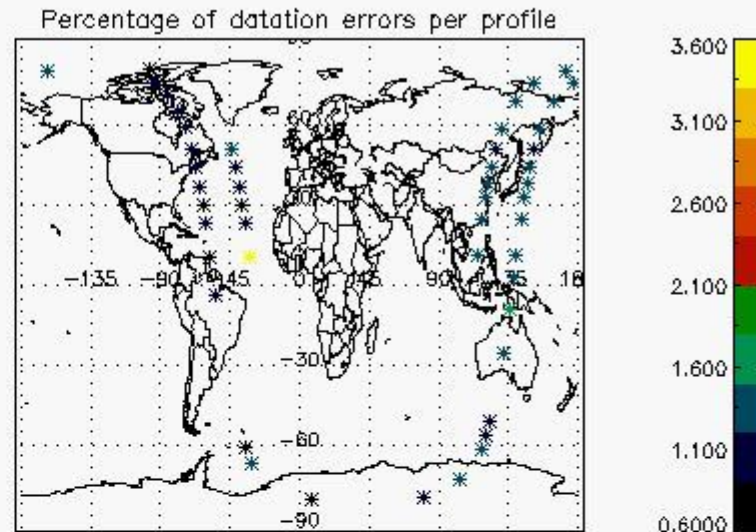

6. Statistics and plot of tangent altitude of the last measurement (DARK & BRIGHT products without errors)

6.1 Statistics on tangent altitude lost:

Statistics	DARK	BRIGHT	TWILIGHT
Mean:	18.032	20.476	14.954
St. deviation:	2.6820	3.5166	4.6400
Maximum:	21.228	30.973	19.428
Minimum:	12.834	12.169	5.6693
Number of data:	8.0000	33.000	8.0000

6.2 Plot for DARK limb products