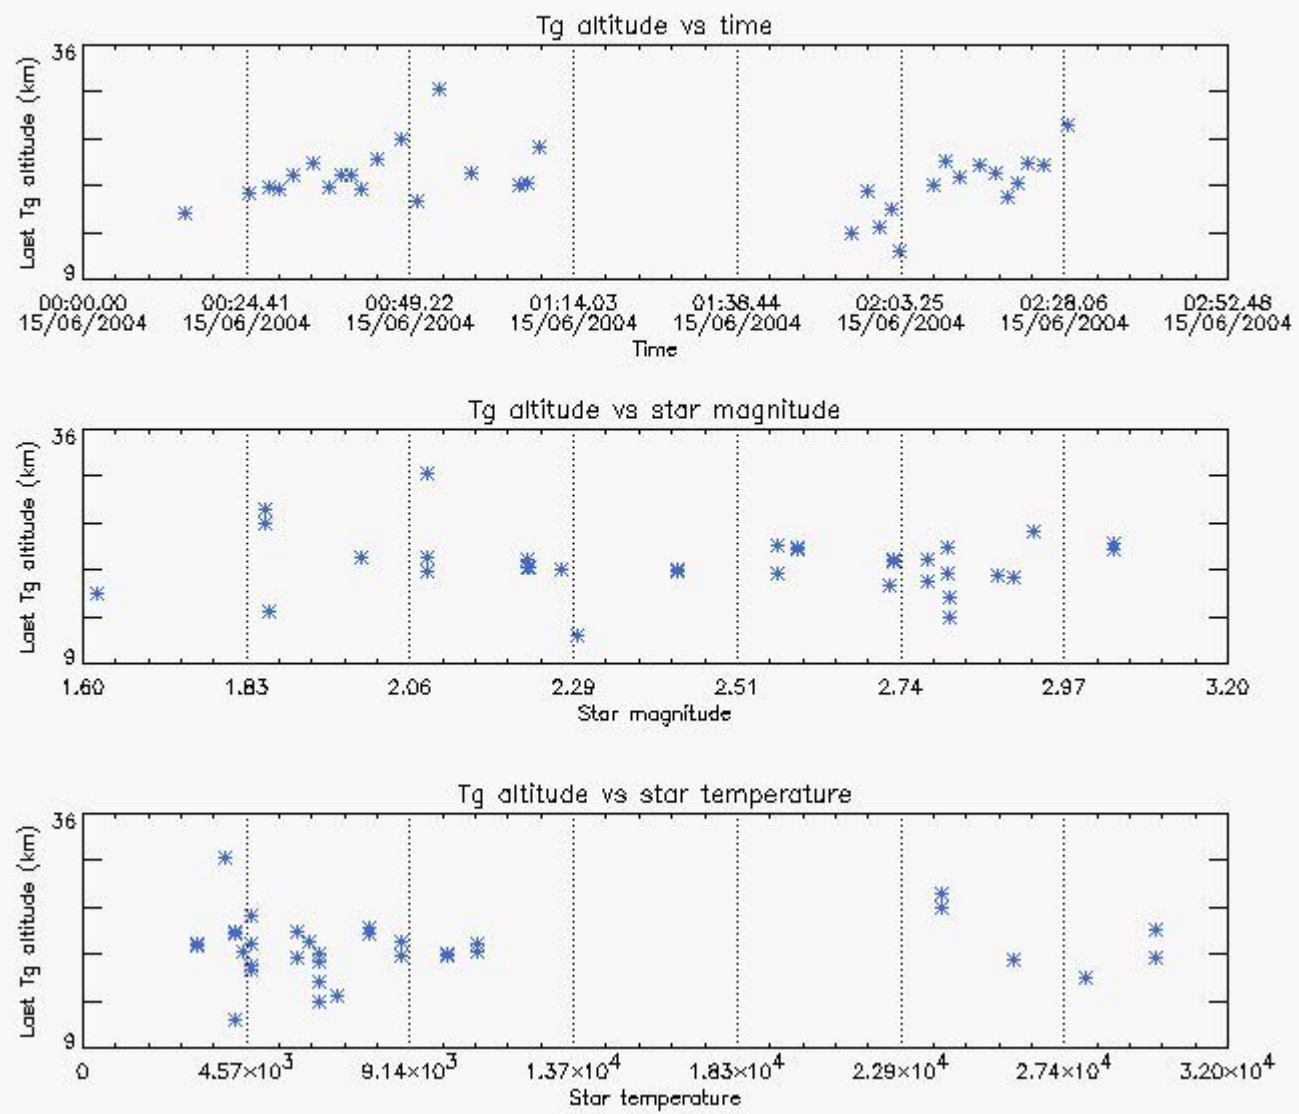

### 6.2 Plot for DARK limb products

Tangent altitude at which the star is lost

6.3 Plot for BRIGHT limb products

Tangent altitude at which the star is lost

6.3 Plot for TWILIGHT limb products

### Tangent altitude at which the star is lost