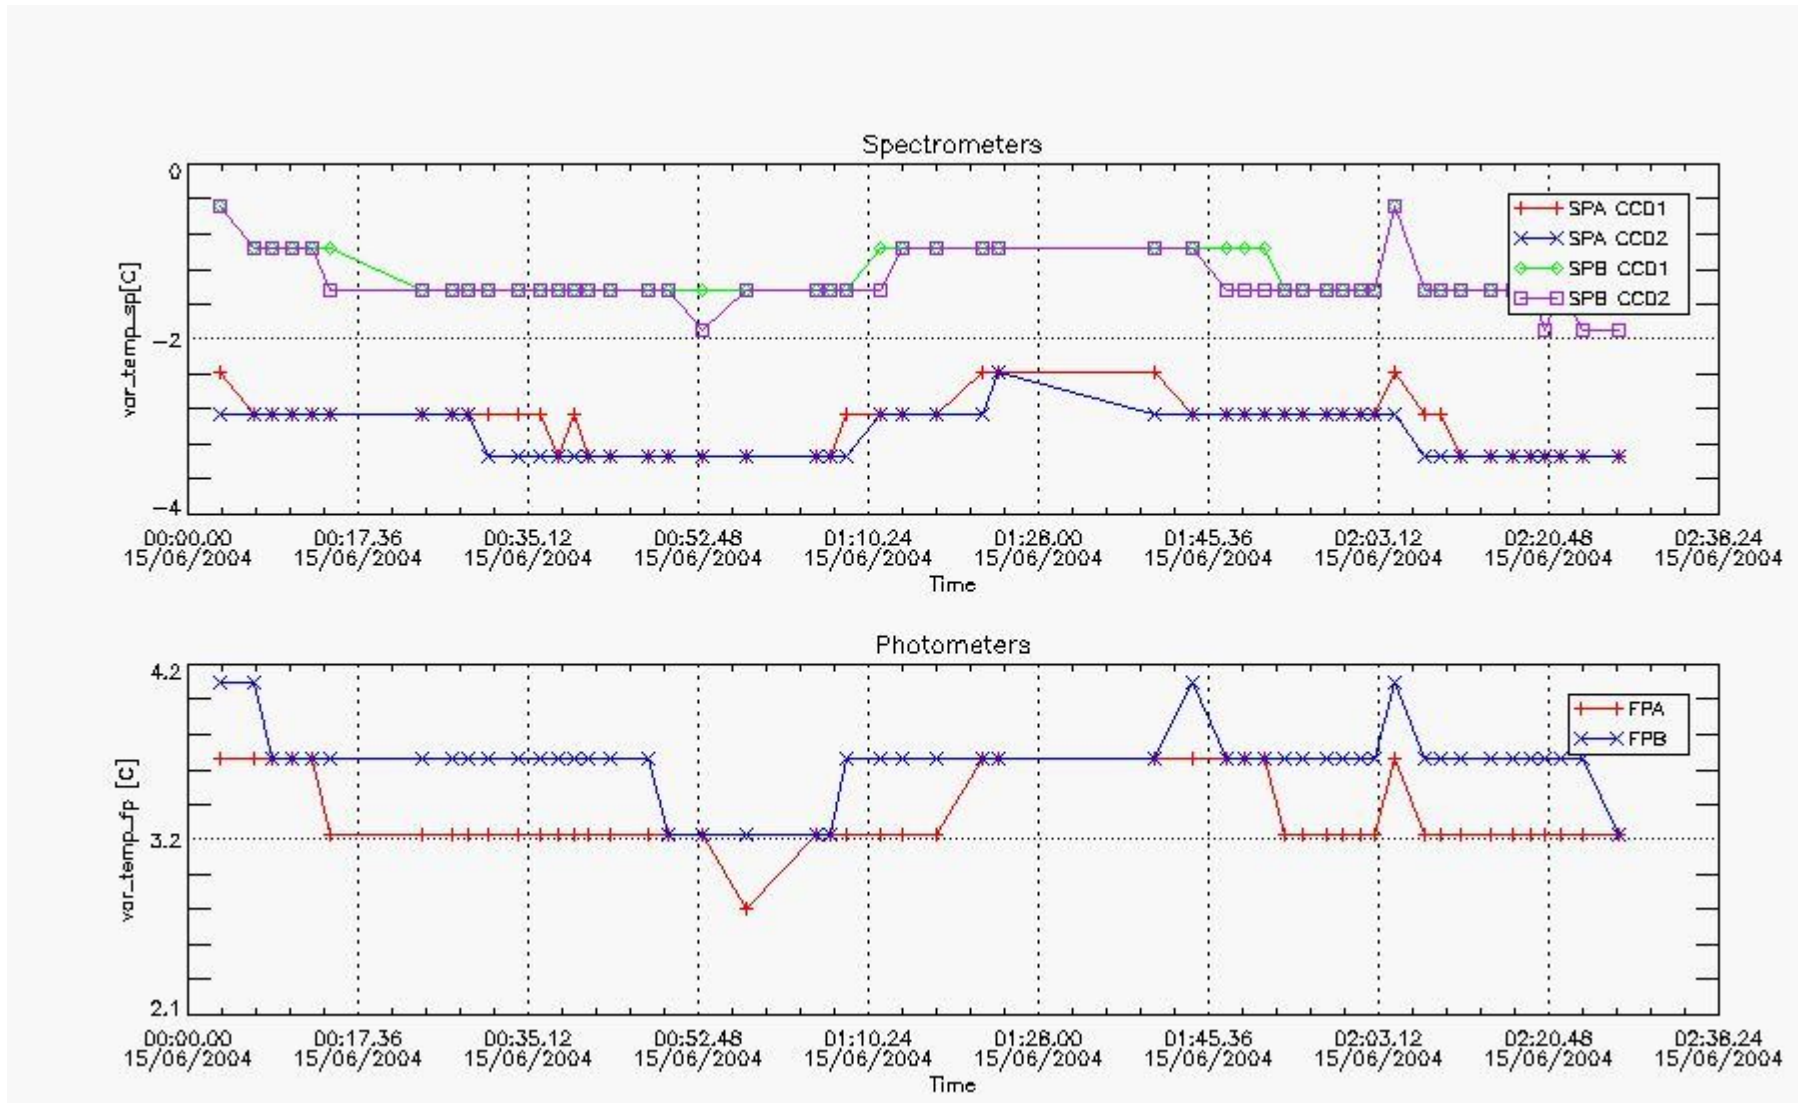

3. Plot of GOMOS spectrometers and photometers temperatures from level 1b data

4. Overview of dark signal processing per product

The Dark Charge (DC) is a temperature-dependant signal added to the useful measurements and it is therefore subtracted from them during the processing. There are two phenomena that produce a continuous increase of the DC: the "hot pixels" (a pixel is "hot" when its DC exceeds by a significant amount its value measured on ground at the same temperature) and the "Random Telegraphic Signal" (abrupt change positive or negative of the CCD pixel signal, random in time, affecting only the DC part of the signal and not the photon generated signal).

In this section a list of products that did not use the Dark Sky Area (DSA) observation for the DC computation is given. It is also provided the mean DC plot per product for dark limb products with no error flag set.

4.1 These products did not use the DSA observation for DC computation:

Product name	DC information
GOM_TRA_1PNPDE20040615_000322_000000712027_00403_11980_0000.N1	DC map with no T dep. (12)
GOM_TRA_1PNPDE20040615_000652_000000502027_00403_11980_0001.N1	DC map used (0)
GOM_TRA_1PNPDE20040615_000844_000000612027_00403_11980_0002.N1	DC map used (0)
GOM_TRA_1PNPDE20040615_001045_000000452027_00403_11980_0003.N1	DC map used (0)
GOM_TRA_1PNPDE20040615_001249_000000432027_00403_11980_0004.N1	DC map used (0)
GOM_TRA_1PNPDE20040615_001443_000000412027_00403_11980_0005.N1	DC map used (0)

4.2 Plot of mean dark charges per product: only products in DARK limb conditions without errors are used