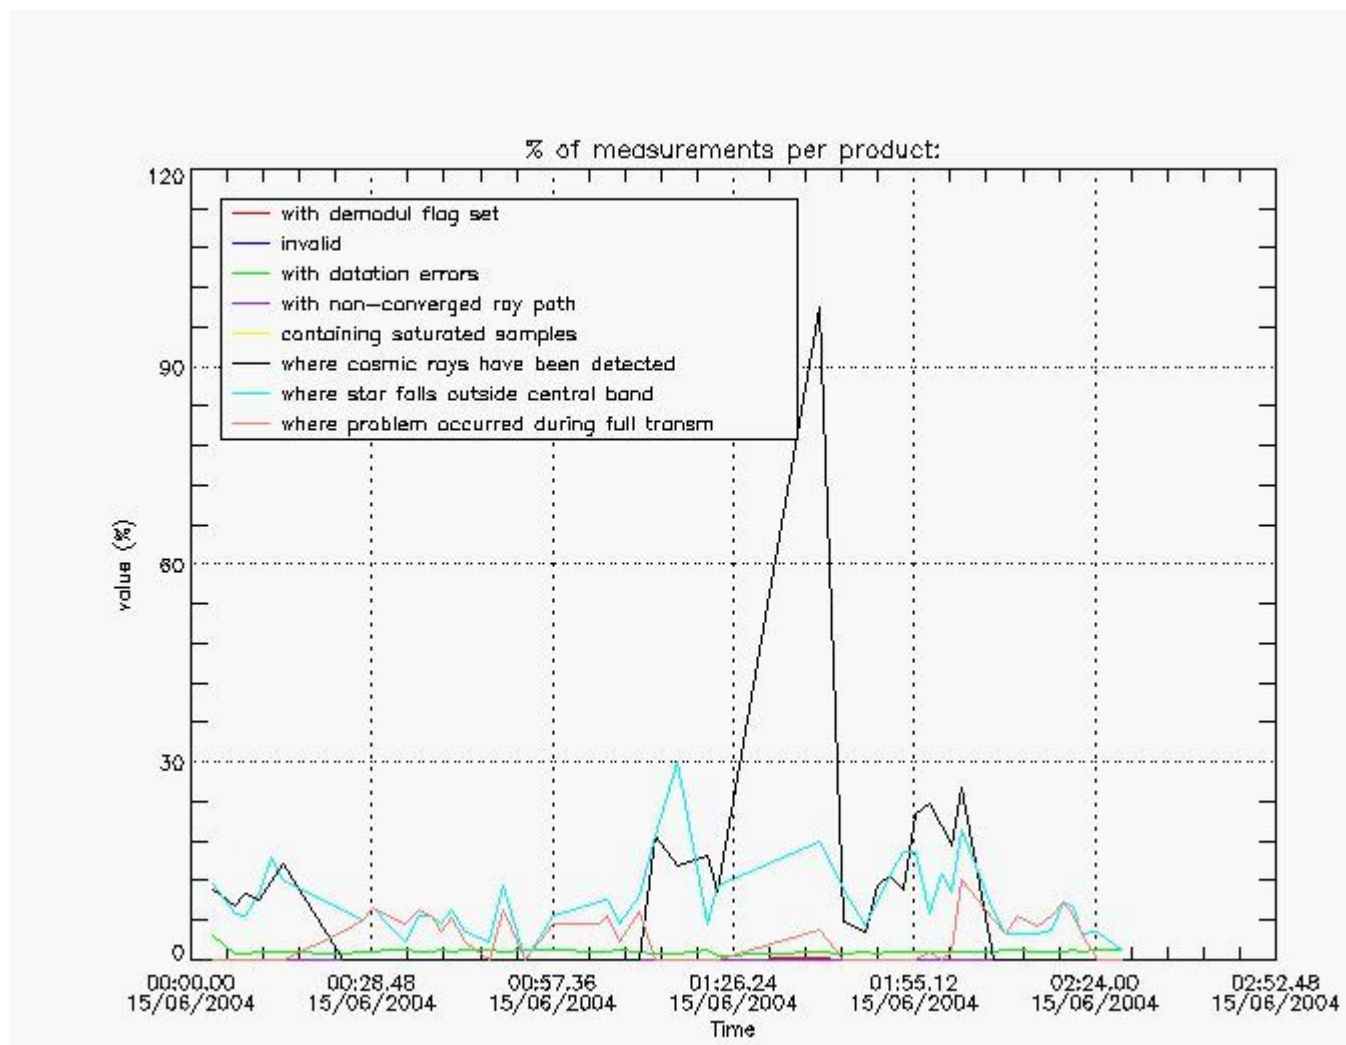

At least one measurement with demodulation flag set:	4.08163 %
Reference spectrum computed from DB:	0.00000 %
Reference spectrum with small number of measurements:	0.00000 %
SATU data not used:	0.00000 %

5.2 Plot quality information per product (time dependant)

5.3 Plot quality information per product (world map)