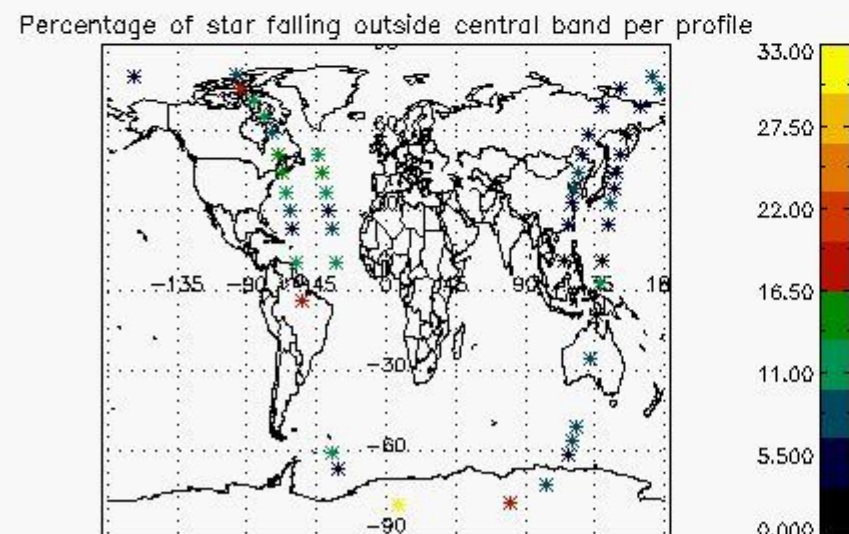

6. Statistics and plot of tangent altitude of the last measurement (DARK & BRIGHT products without errors)

6.1 Statistics on tangent altitude lost:

Statistics	DARK	BRIGHT	TWILIGHT
Mean:	18.032	20.476	14.954
St. deviation:	2.6820	3.5166	4.6400
Maximum:	21.228	30.973	19.428
Minimum:	12.834	12.169	5.6693
Number of data:	8.0000	33.000	8.0000

6.2 Plot for DARK limb products