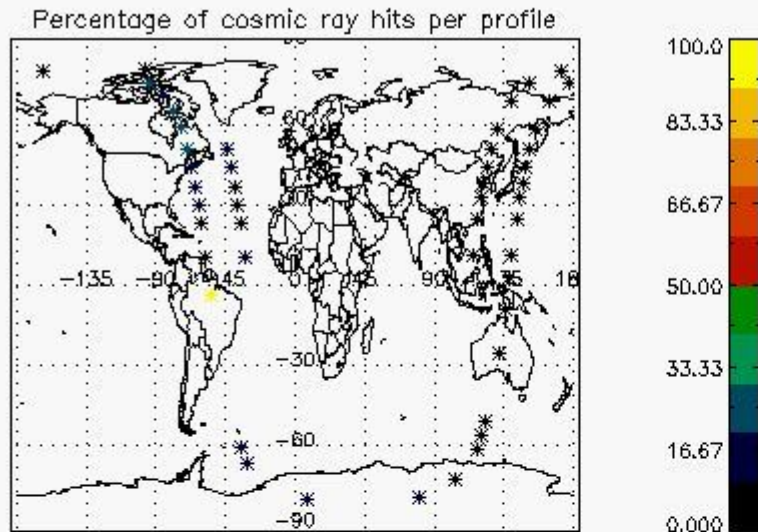

6. Statistics and plot of tangent altitude of the last measurement (DARK & BRIGHT products without errors)

6.1 Statistics on tangent altitude lost:

Statistics	DARK	BRIGHT	TWILIGHT
Mean:	18.032	20.476	14.954
St. deviation:	2.6820	3.5166	4.6400
Maximum:	21.228	30.973	19.428
Minimum:	12.834	12.169	5.6693
Number of data:	8.0000	33.000	8.0000

6.2 Plot for DARK limb products