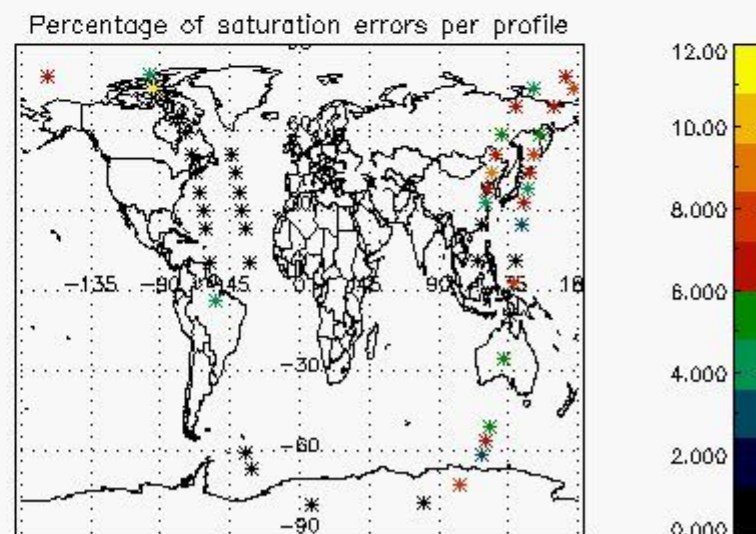

6. Statistics and plot of tangent altitude of the last measurement (DARK & BRIGHT products without errors)

6.1 Statistics on tangent altitude lost:

Statistics	DARK	BRIGHT	TWILIGHT
Mean:	18.032	20.476	14.954
St. deviation:	2.6820	3.5166	4.6400
Maximum:	21.228	30.973	19.428
Minimum:	12.834	12.169	5.6693
Number of data:	8.0000	33.000	8.0000

6.2 Plot for DARK limb products