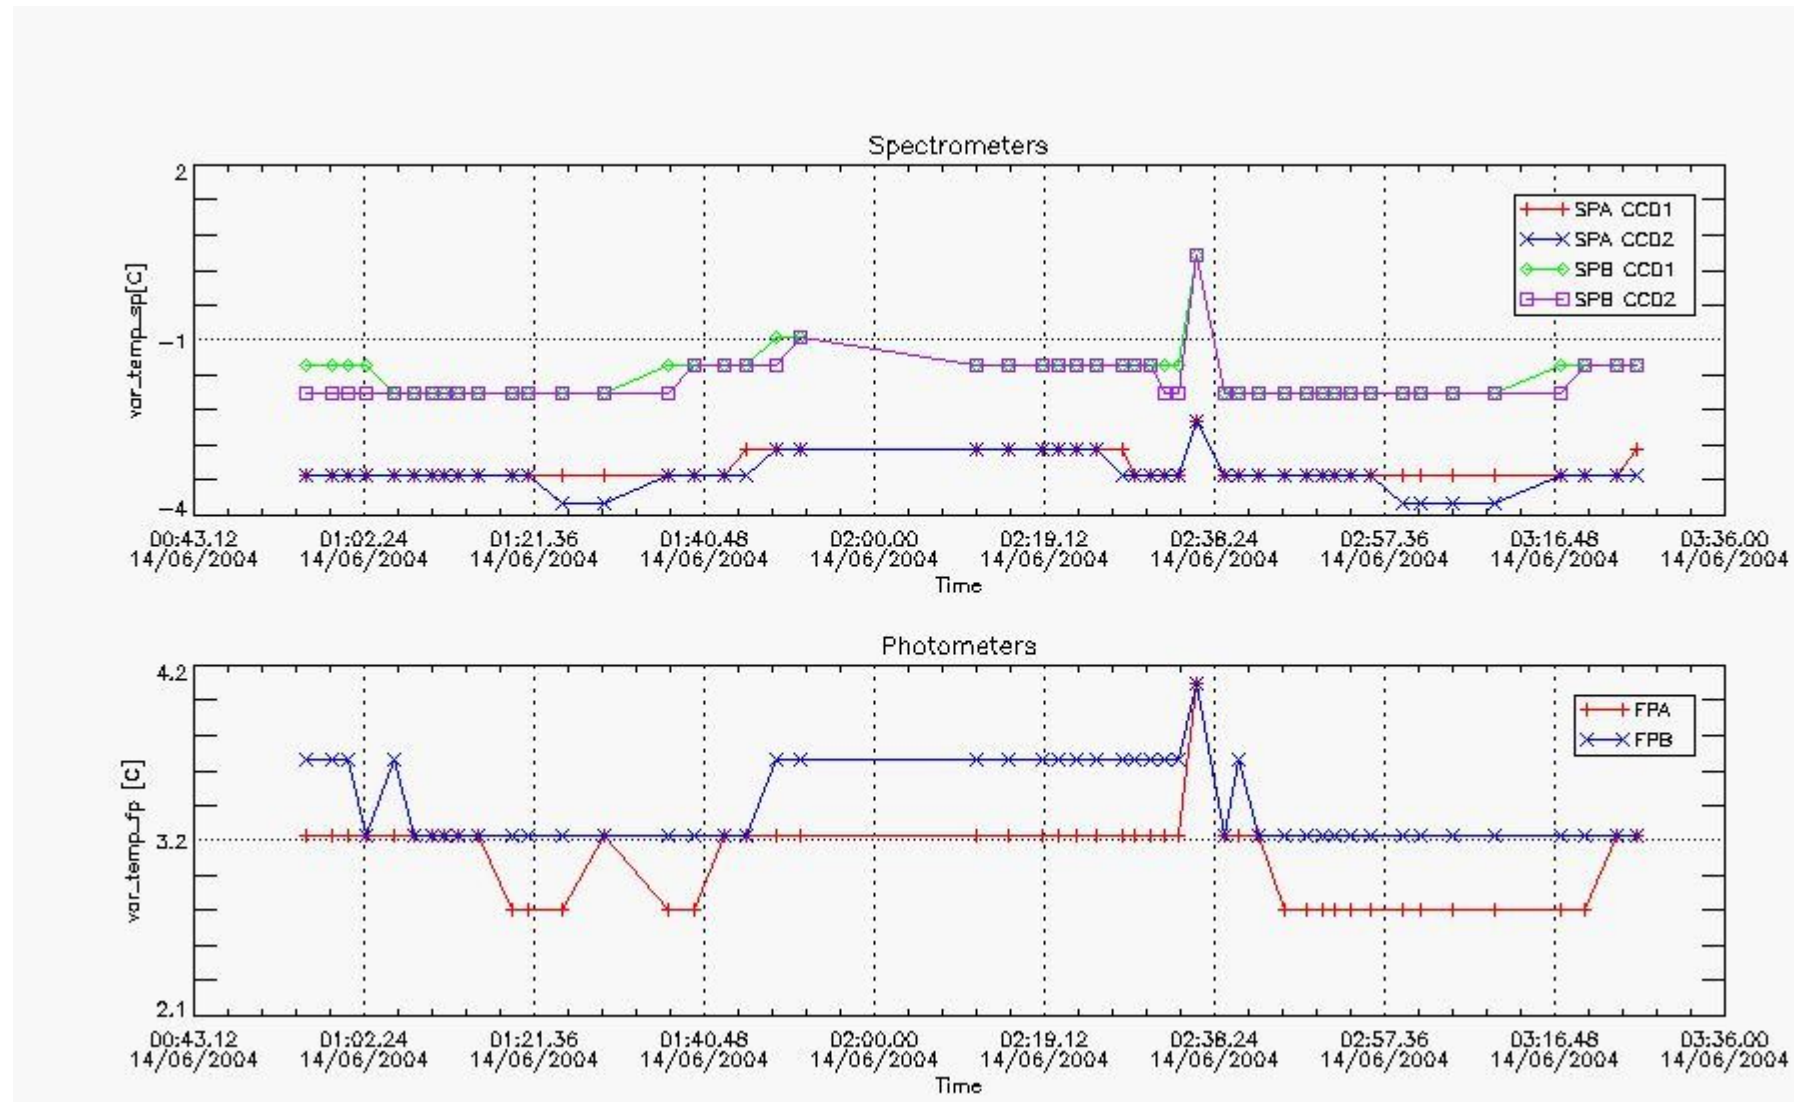

3. Plot of GOMOS spectrometers and photometers temperatures from level 1b data

4. Overview of dark signal processing per product

The Dark Charge (DC) is a temperature-dependant signal added to the useful measurements and it is therefore subtracted from them during the processing. There are two phenomena that produce a continuous increase of the DC: the "hot pixels" (a pixel is "hot" when its DC exceeds by a significant amount its value measured on ground at the same temperature) and the "Random Telegraphic Signal" (abrupt change positive or negative of the CCD pixel signal, random in time, affecting only the DC part of the signal and not the photon generated signal).

In this section a list of products that did not use the Dark Sky Area (DSA) observation for the DC computation is given. It is also provided the mean DC plot per product for dark limb products with no error flag set.

4.1 All products used the DSA observation for the DC computation

4.2 Plot of mean dark charges per product: only products in DARK limb conditions without errors are used