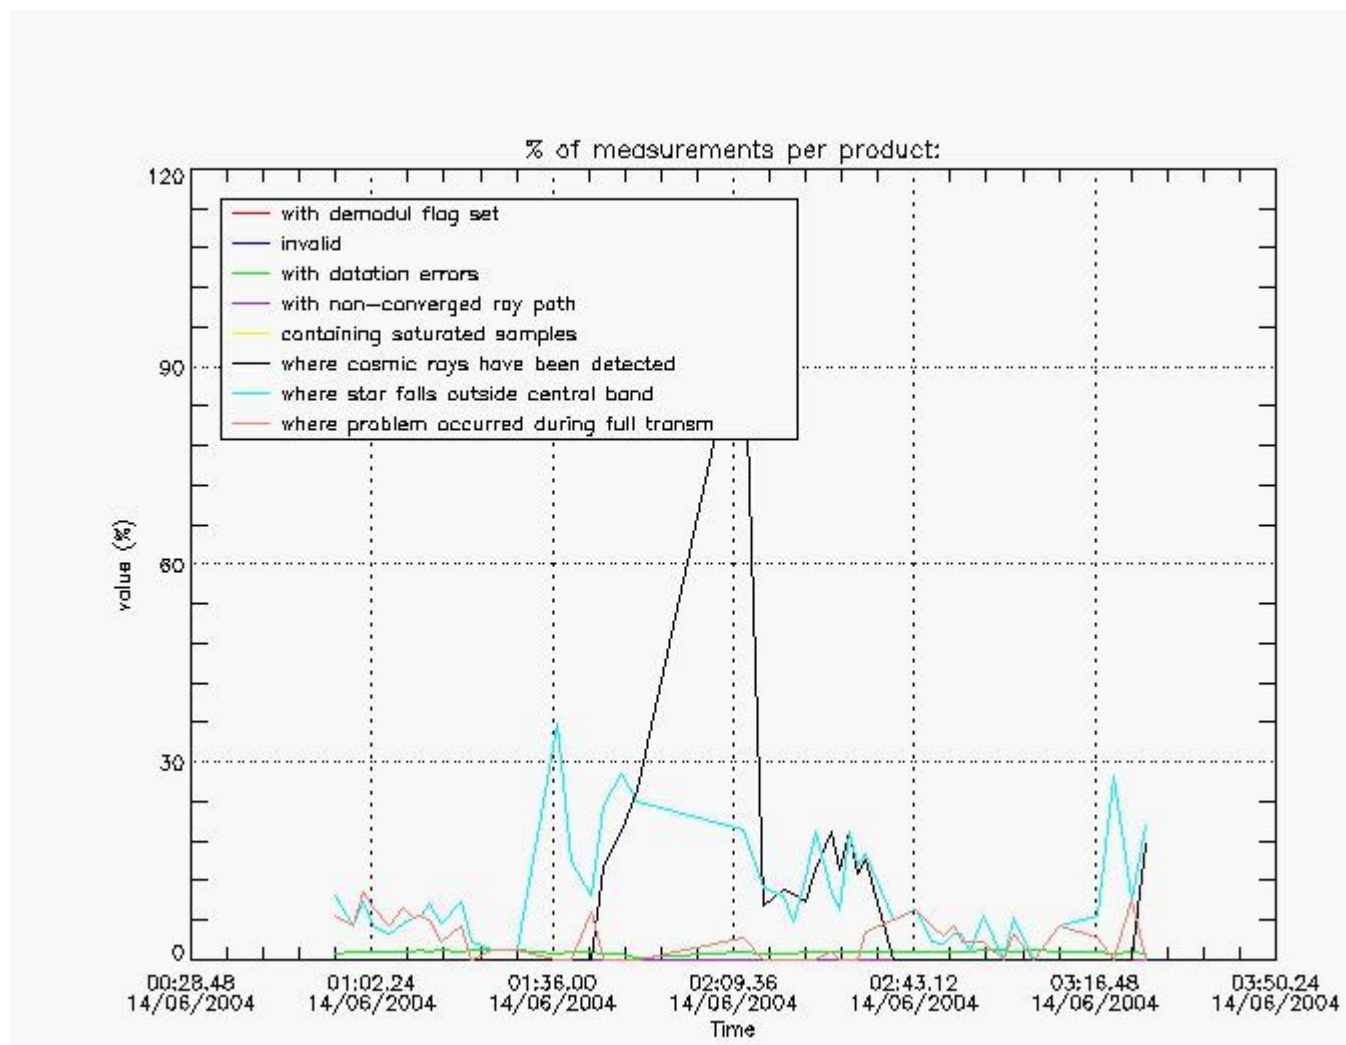

At least one measurement with demodulation flag set:	4.16667 %
Reference spectrum computed from DB:	0.00000 %
Reference spectrum with small number of measurements:	0.00000 %
SATU data not used:	0.00000 %

5.2 Plot quality information per product (time dependant)

5.3 Plot quality information per product (world map)