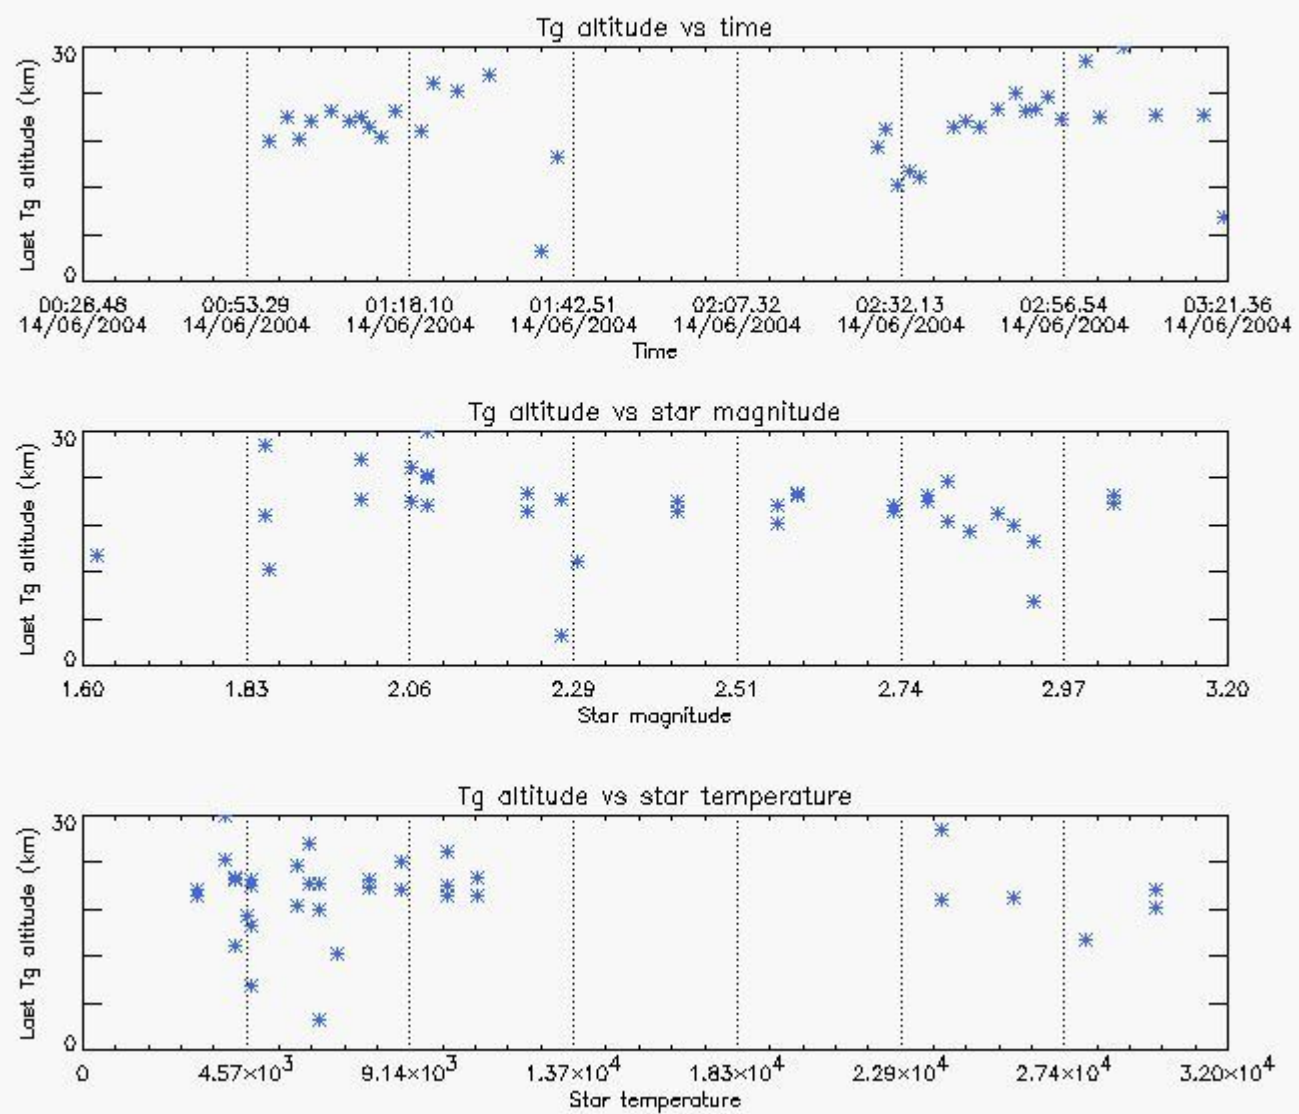

### 6.2 Plot for DARK limb products

Tangent altitude at which the star is lost

6.3 Plot for BRIGHT limb products

Tangent altitude at which the star is lost

6.3 Plot for TWILIGHT limb products

Tangent altitude at which the star is lost