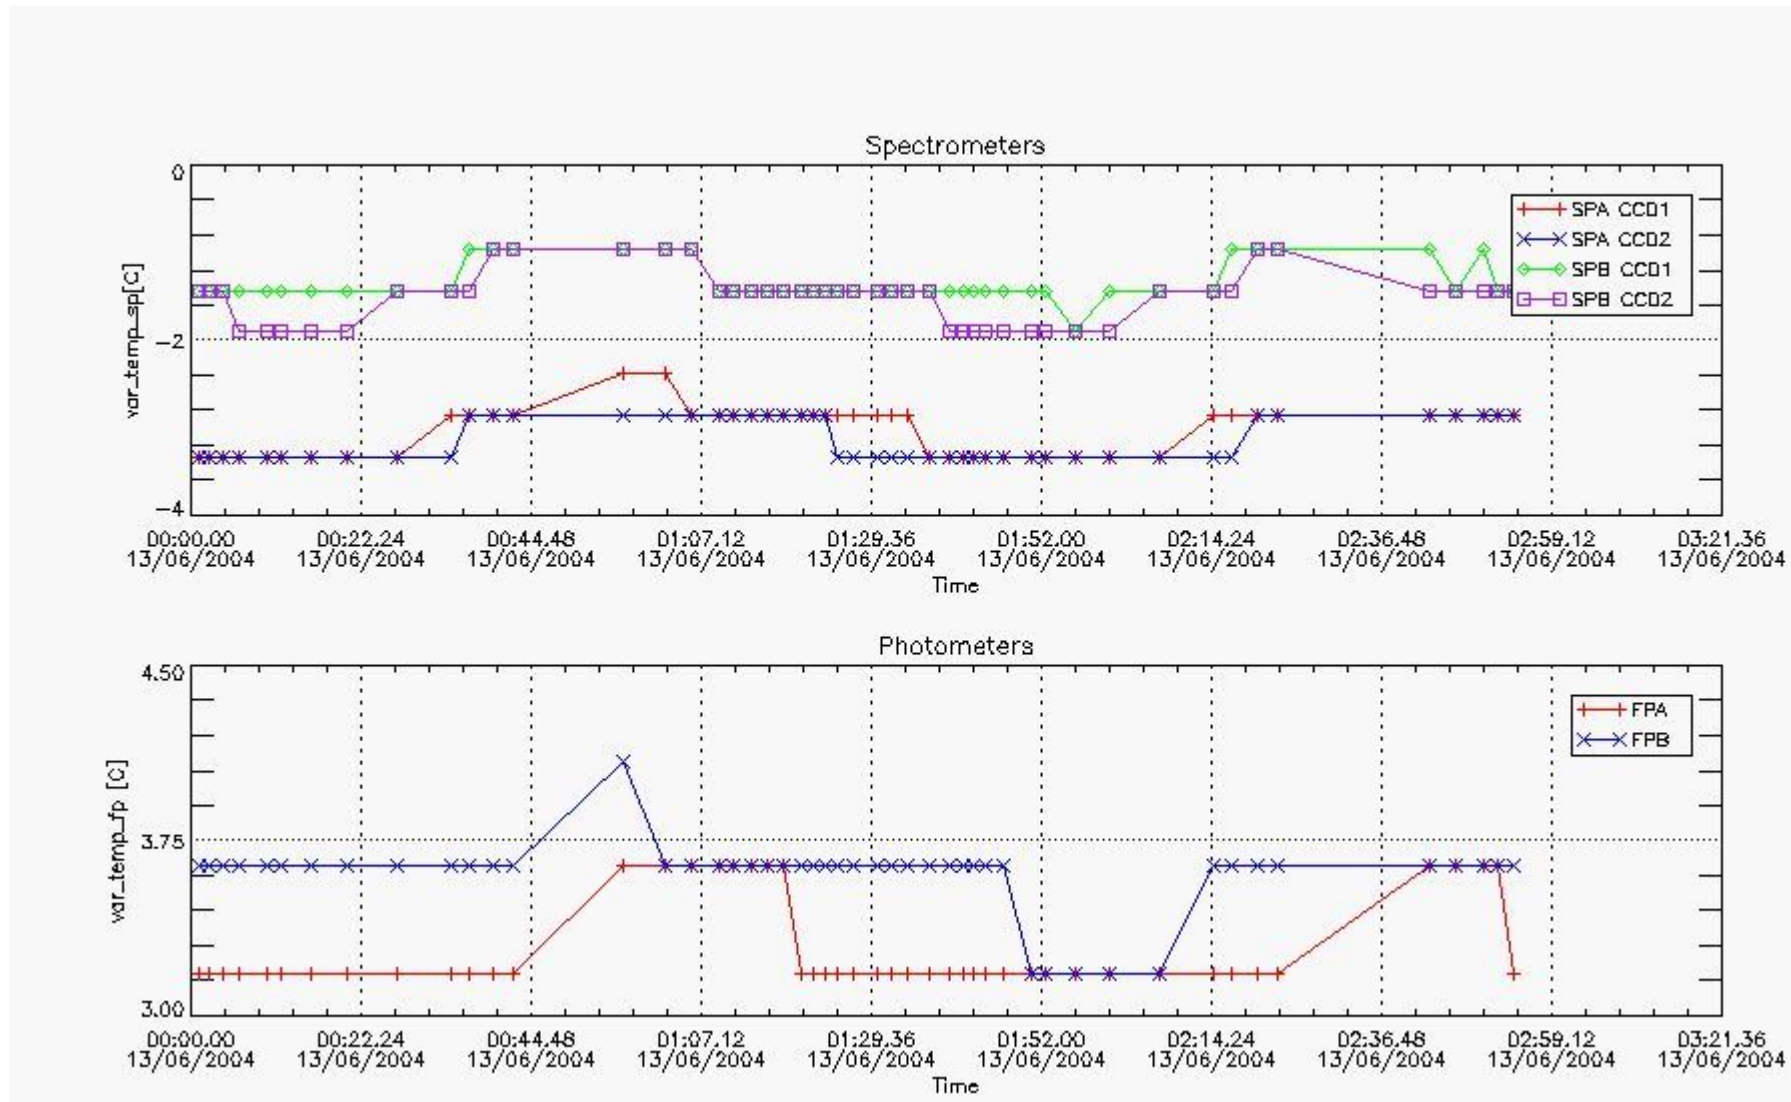

3. Plot of GOMOS spectrometers and photometers temperatures from level 1b data

4. Overview of dark signal processing per product

The Dark Charge (DC) is a temperature-dependant signal added to the useful measurements and it is therefore subtracted from them during the processing. There are two phenomena that produce a continuous increase of the DC: the "hot pixels" (a pixel is "hot" when its DC exceeds by a significant amount its value measured on ground at the same temperature) and the "Random Telegraphic Signal" (abrupt change positive or negative of the CCD pixel signal, random in time, affecting only the DC part of the signal and not the photon generated signal).

In this section a list of products that did not use the Dark Sky Area (DSA) observation for the DC computation is given. It is also provided the mean DC plot per product for dark limb products with no error flag set.

4.1 All products used the DSA observation for the DC computation

4.2 Plot of mean dark charges per product: only products in DARK limb conditions without errors are used