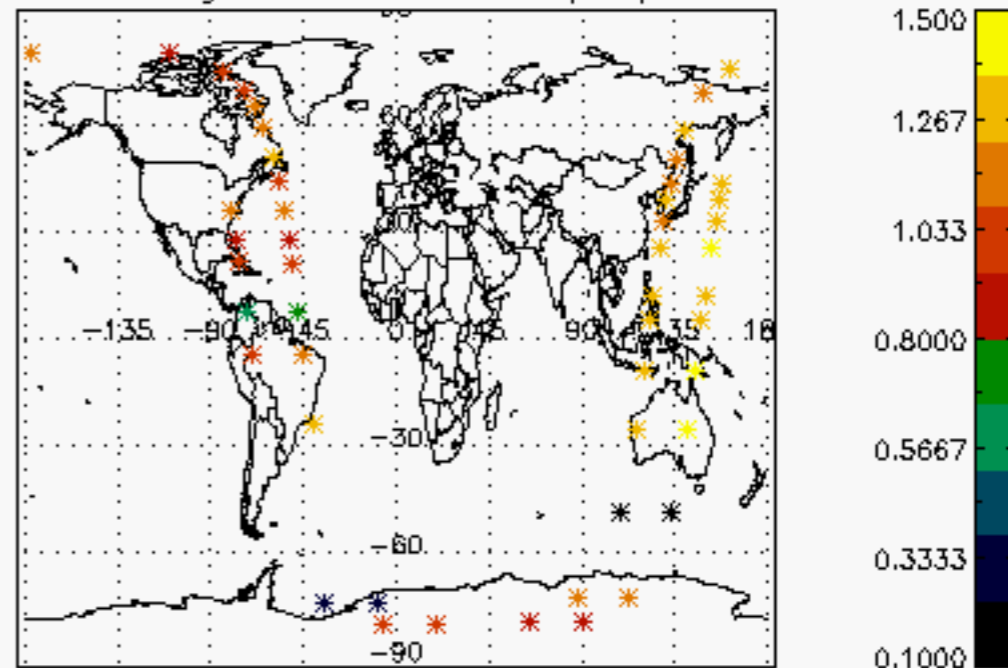

Percentage of datation errors per profile