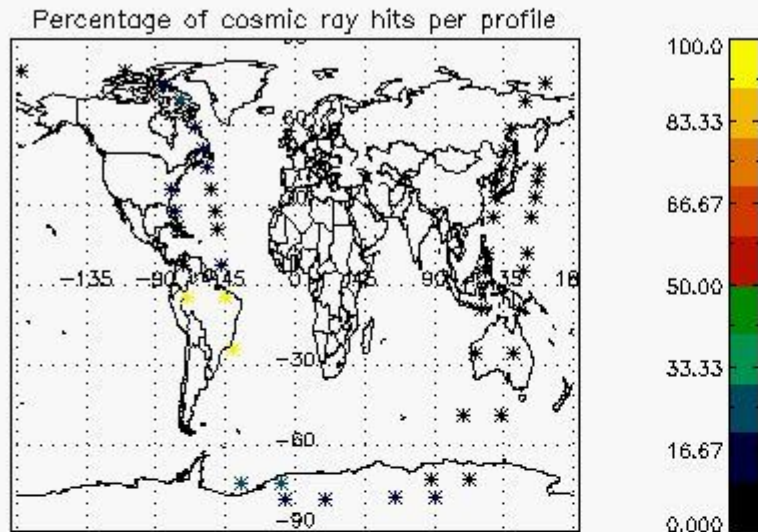

6. Statistics and plot of tangent altitude of the last measurement (DARK & BRIGHT products without errors)

6.1 Statistics on tangent altitude lost:

Statistics	DARK	BRIGHT	TWILIGHT
Mean:	15.583	20.795	13.334
St. deviation:	4.7008	4.1829	4.5072
Maximum:	21.934	30.771	18.794
Minimum:	8.7700	10.583	6.5549
Number of data:	11.000	29.000	9.0000

6.2 Plot for DARK limb products