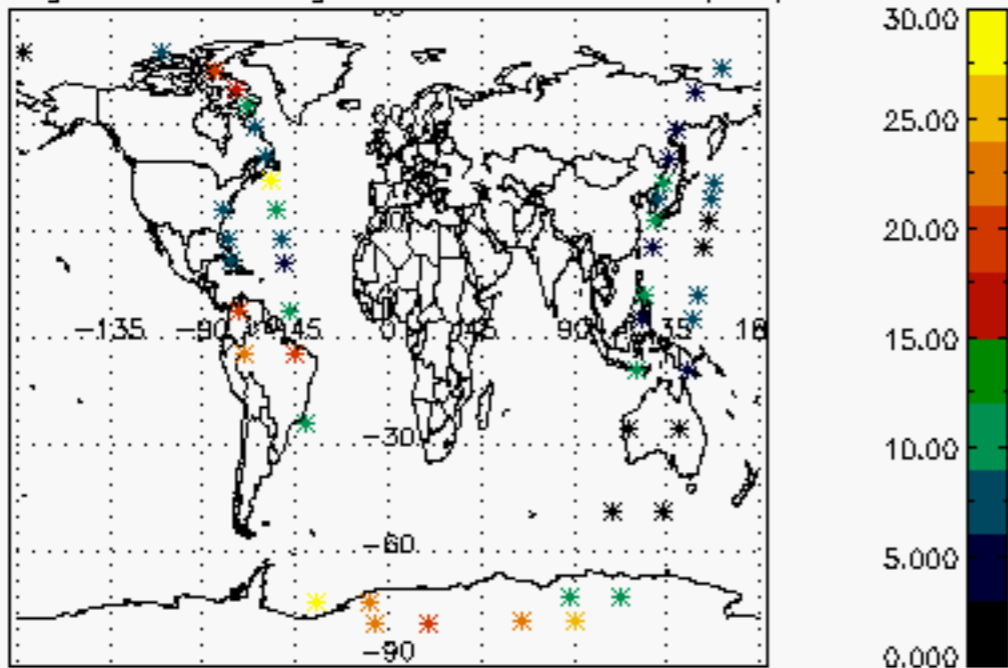

Percentage of star falling outside central band per profile