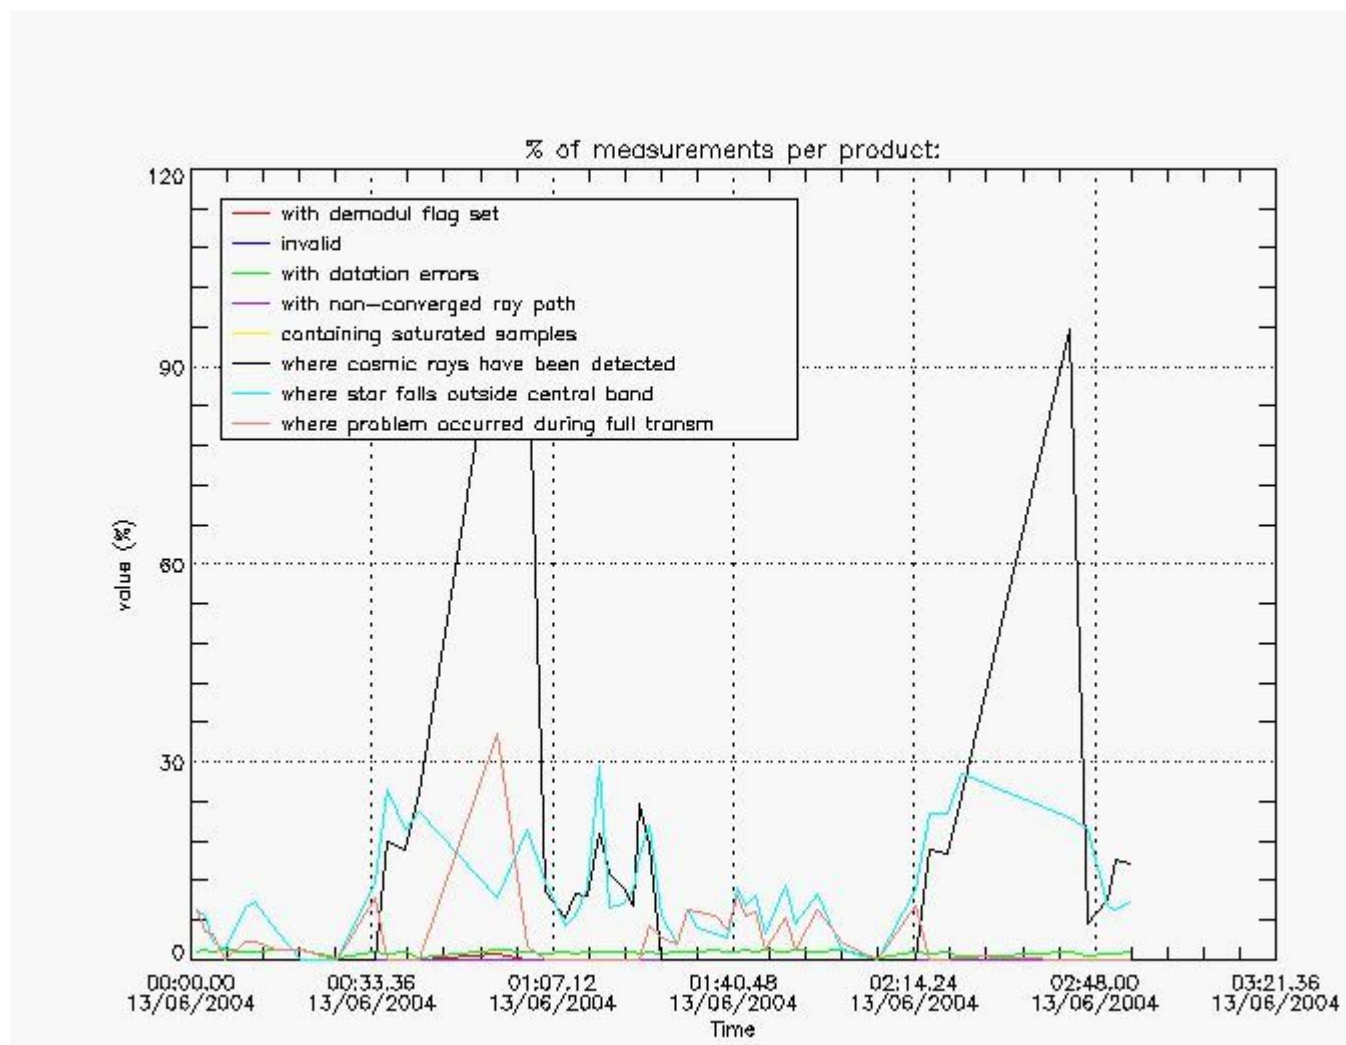

At least one measurement with demodulation flag set:	6.12245 %
Reference spectrum computed from DB:	0.00000 %
Reference spectrum with small number of measurements:	0.00000 %
SATU data not used:	0.00000 %

5.2 Plot quality information per product (time dependant)

5.3 Plot quality information per product (world map)