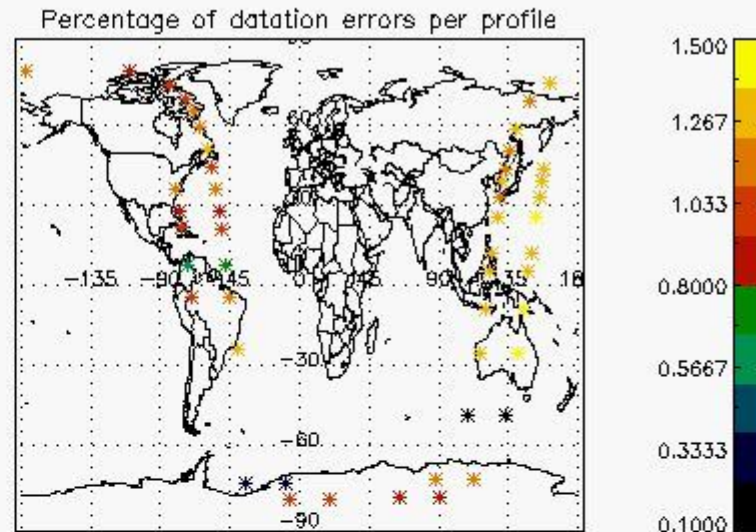

6. Statistics and plot of tangent altitude of the last measurement (DARK & BRIGHT products without errors)

6.1 Statistics on tangent altitude lost:

Statistics	DARK	BRIGHT	TWILIGHT
Mean:	15.583	20.795	13.334
St. deviation:	4.7008	4.1829	4.5072
Maximum:	21.934	30.771	18.794
Minimum:	8.7700	10.583	6.5549
Number of data:	11.000	29.000	9.0000

6.2 Plot for DARK limb products