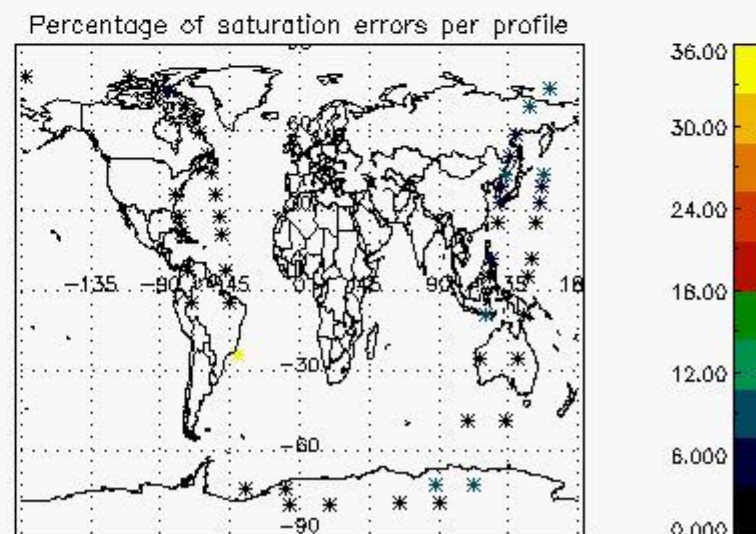

6. Statistics and plot of tangent altitude of the last measurement (DARK & BRIGHT products without errors)

6.1 Statistics on tangent altitude lost:

Statistics	DARK	BRIGHT	TWILIGHT
Mean:	15.583	20.795	13.334
St. deviation:	4.7008	4.1829	4.5072
Maximum:	21.934	30.771	18.794
Minimum:	8.7700	10.583	6.5549
Number of data:	11.000	29.000	9.0000

6.2 Plot for DARK limb products