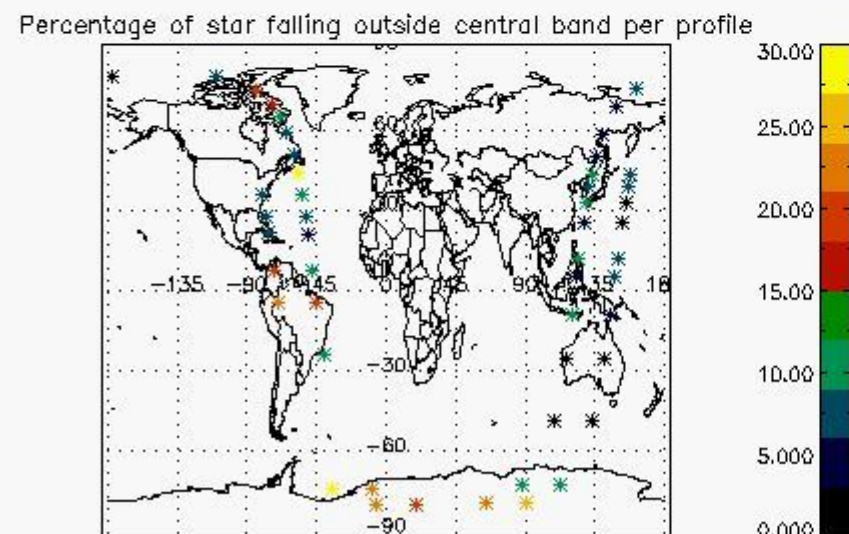

6. Statistics and plot of tangent altitude of the last measurement (DARK & BRIGHT products without errors)

6.1 Statistics on tangent altitude lost:

Statistics	DARK	BRIGHT	TWILIGHT
Mean:	15.583	20.795	13.334
St. deviation:	4.7008	4.1829	4.5072
Maximum:	21.934	30.771	18.794
Minimum:	8.7700	10.583	6.5549
Number of data:	11.000	29.000	9.0000

6.2 Plot for DARK limb products