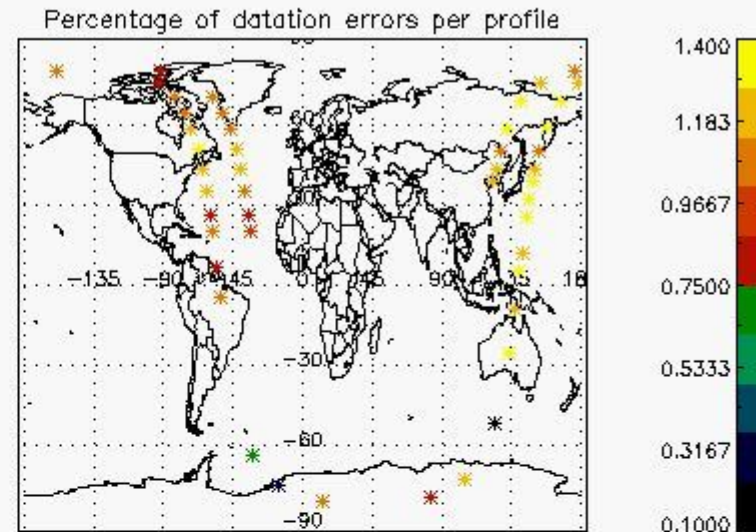

6. Statistics and plot of tangent altitude of the last measurement (DARK & BRIGHT products without errors)

6.1 Statistics on tangent altitude lost:

Statistics	DARK	BRIGHT	TWILIGHT
Mean:	18.614	19.572	12.873
St. deviation:	3.9178	5.5864	3.8488
Maximum:	23.139	42.234	16.392
Minimum:	11.224	10.600	6.8154
Number of data:	10.000	31.000	5.0000

6.2 Plot for DARK limb products