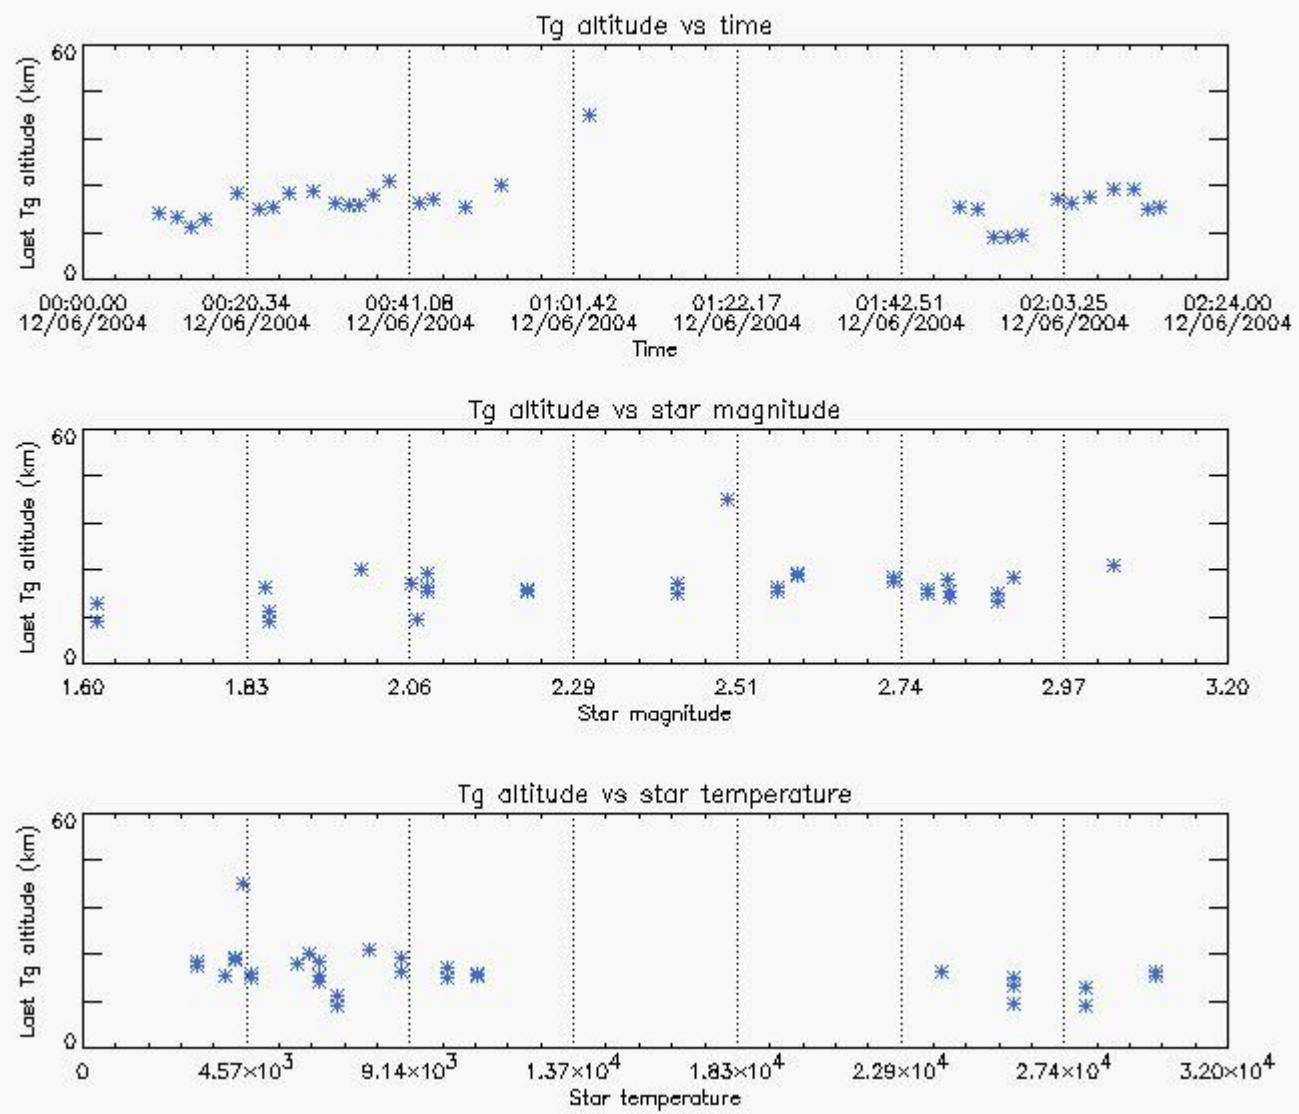

6.1 Statistics on tangent altitude lost:

Statistics	DARK	BRIGHT	TWILIGHT
Mean:	18.614	19.572	12.873
St. deviation:	3.9178	5.5864	3.8488
Maximum:	23.139	42.234	16.392
Minimum:	11.224	10.600	6.8154
Number of data:	10.000	31.000	5.0000

6.2 Plot for DARK limb products

Tangent altitude at which the star is lost

6.3 Plot for BRIGHT limb products

Tangent altitude at which the star is lost

6.3 Plot for TWILIGHT limb products

Tangent altitude at which the star is lost