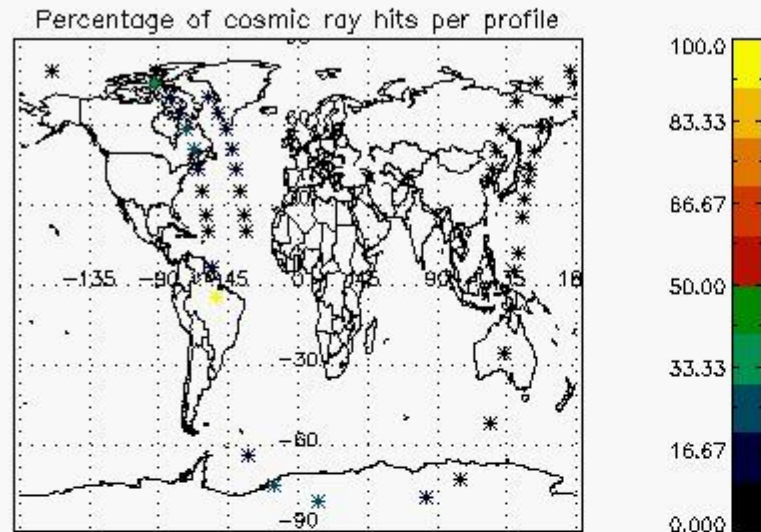

6. Statistics and plot of tangent altitude of the last measurement (DARK & BRIGHT products without errors)

6.1 Statistics on tangent altitude lost:

Statistics	DARK	BRIGHT	TWILIGHT
Mean:	18.614	19.572	12.873
St. deviation:	3.9178	5.5864	3.8488
Maximum:	23.139	42.234	16.392
Minimum:	11.224	10.600	6.8154
Number of data:	10.000	31.000	5.0000

6.2 Plot for DARK limb products