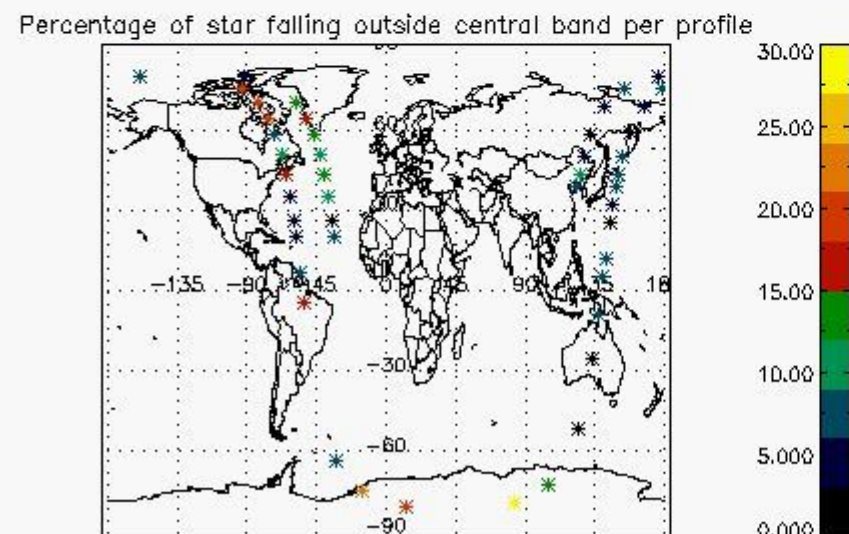

5.2 Plot quality information per product (time dependant)

5.3 Plot quality information per product (world map)

6. Statistics and plot of tangent altitude of the last measurement (DARK & BRIGHT products without errors)