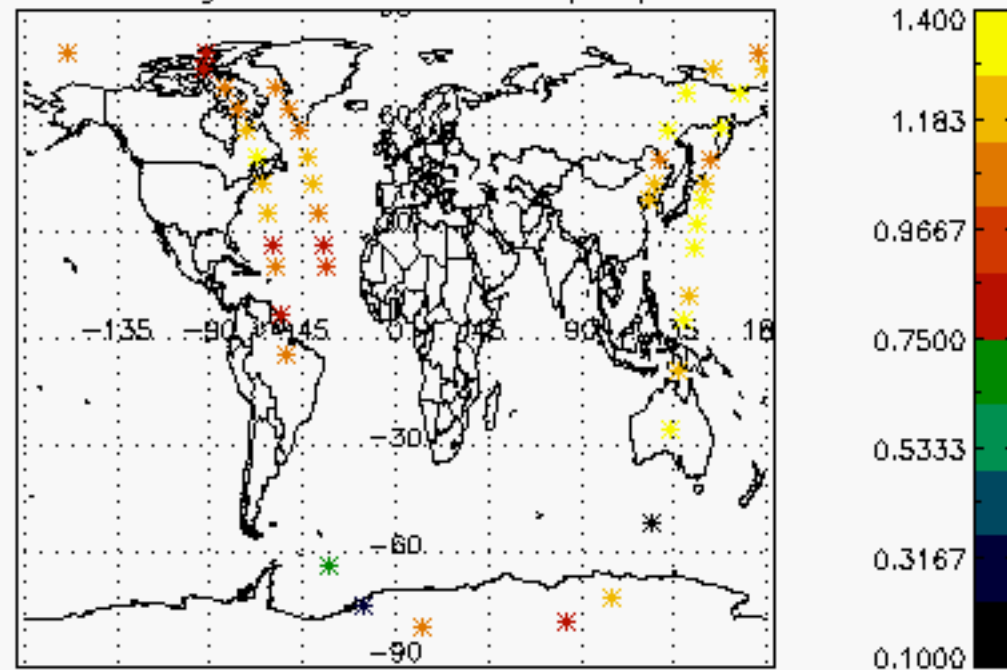

Percentage of datation errors per profile