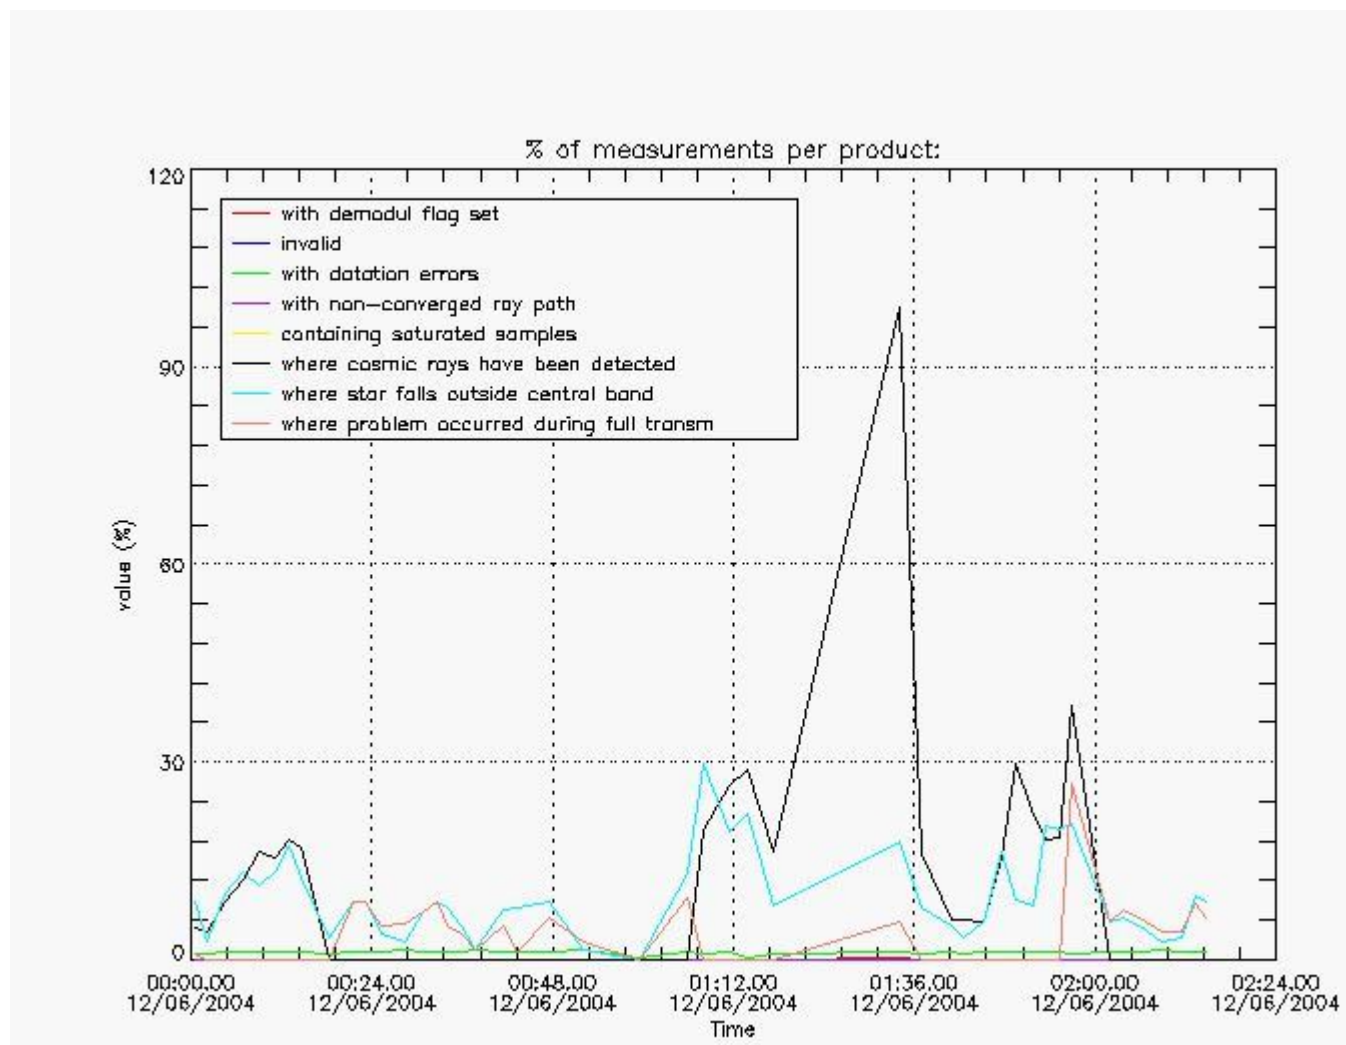

At least one measurement with demodulation flag set:	6.52174 %
Reference spectrum computed from DB:	0.00000 %
Reference spectrum with small number of measurements:	0.00000 %
SATU data not used:	0.00000 %

5.2 Plot quality information per product (time dependant)

5.3 Plot quality information per product (world map)