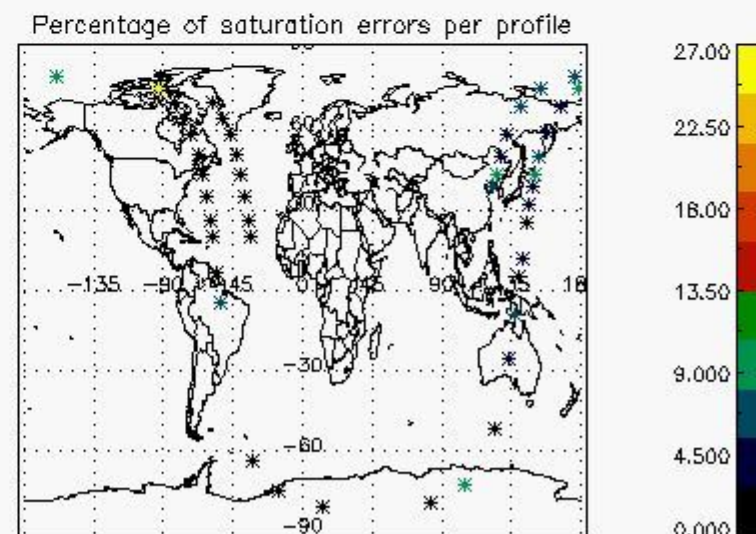

6. Statistics and plot of tangent altitude of the last measurement (DARK & BRIGHT products without errors)

6.1 Statistics on tangent altitude lost:

Statistics	DARK	BRIGHT	TWILIGHT
Mean:	18.614	19.572	12.873
St. deviation:	3.9178	5.5864	3.8488
Maximum:	23.139	42.234	16.392
Minimum:	11.224	10.600	6.8154
Number of data:	10.000	31.000	5.0000

6.2 Plot for DARK limb products