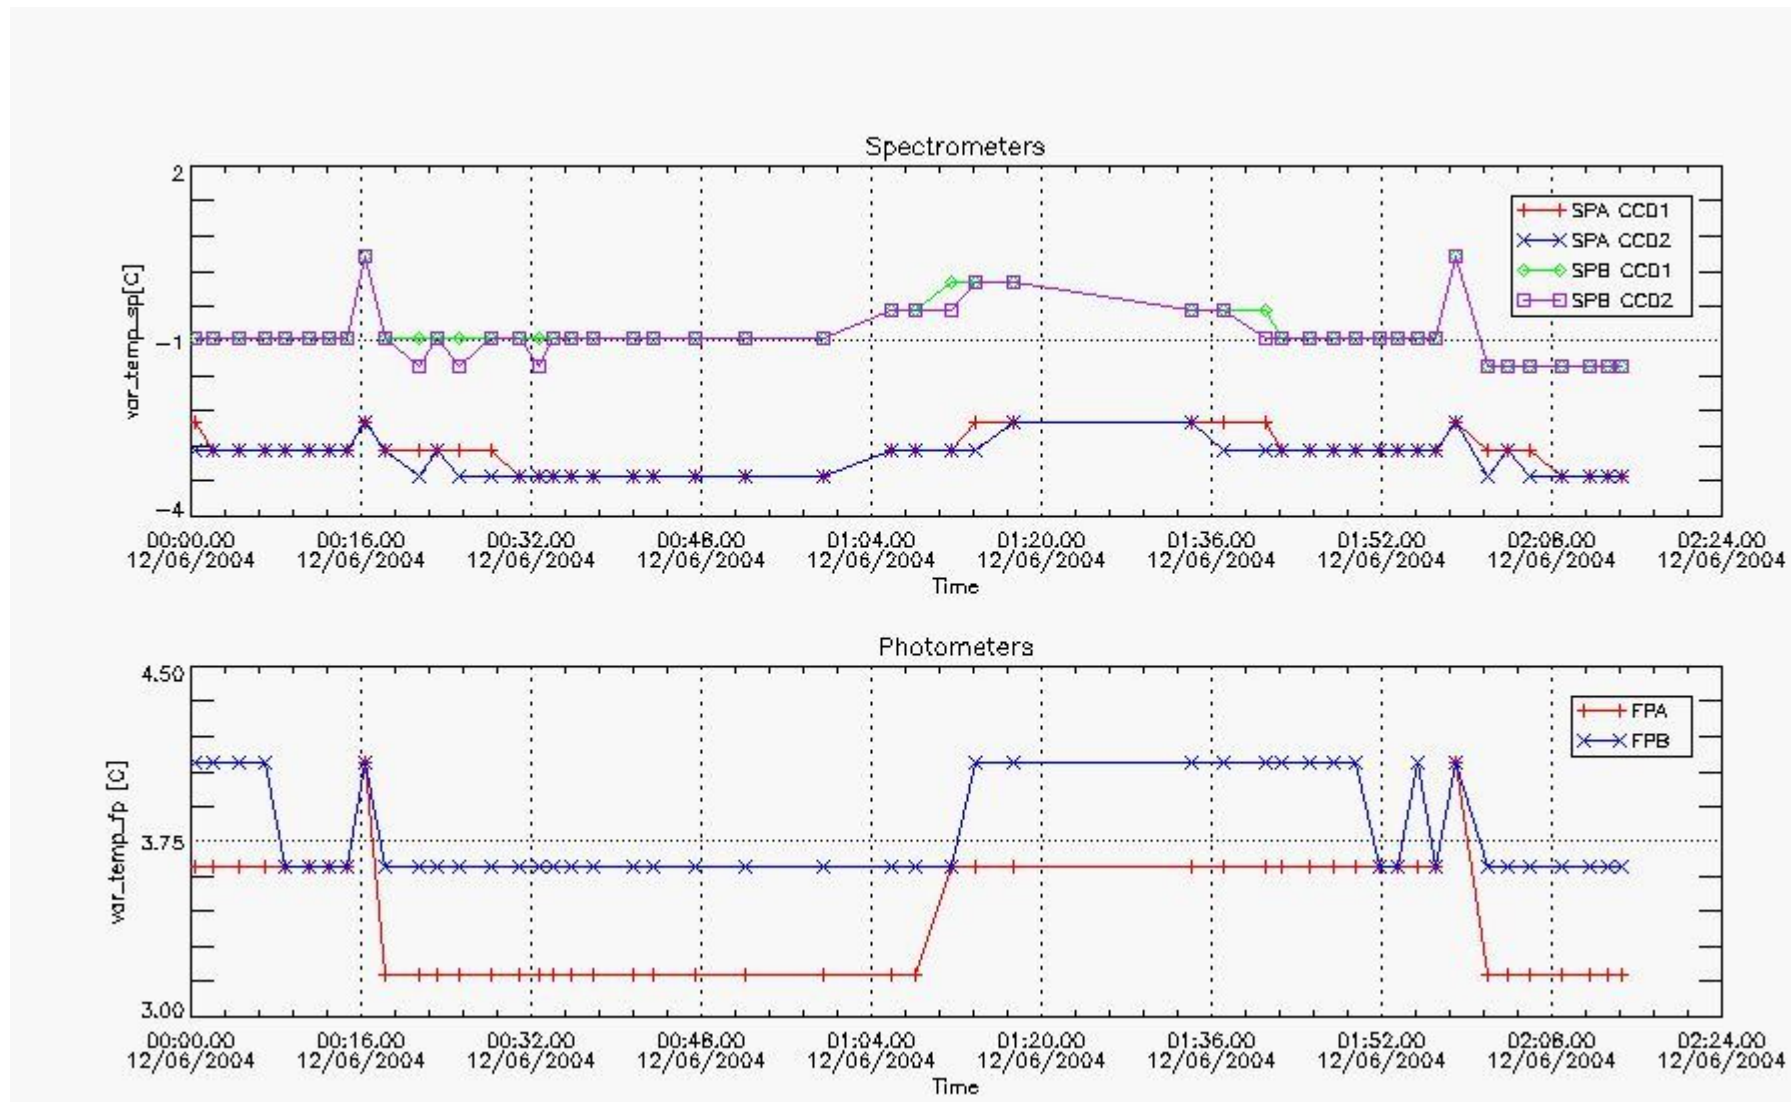

3. Plot of GOMOS spectrometers and photometers temperatures from level 1b data

4. Overview of dark signal processing per product

The Dark Charge (DC) is a temperature-dependant signal added to the useful measurements and it is therefore subtracted from them during the processing. There are two phenomena that produce a continuous increase of the DC: the "hot pixels" (a pixel is "hot" when its DC exceeds by a significant amount its value measured on ground at the same temperature) and the "Random Telegraphic Signal" (abrupt change positive or negative of the CCD pixel signal, random in time, affecting only the DC part of the signal and not the photon generated signal).

In this section a list of products that did not use the Dark Sky Area (DSA) observation for the DC computation is given. It is also provided the mean DC plot per product for dark limb products with no error flag set.

4.1 All products used the DSA observation for the DC computation

4.2 Plot of mean dark charges per product: only products in DARK limb conditions without errors are used