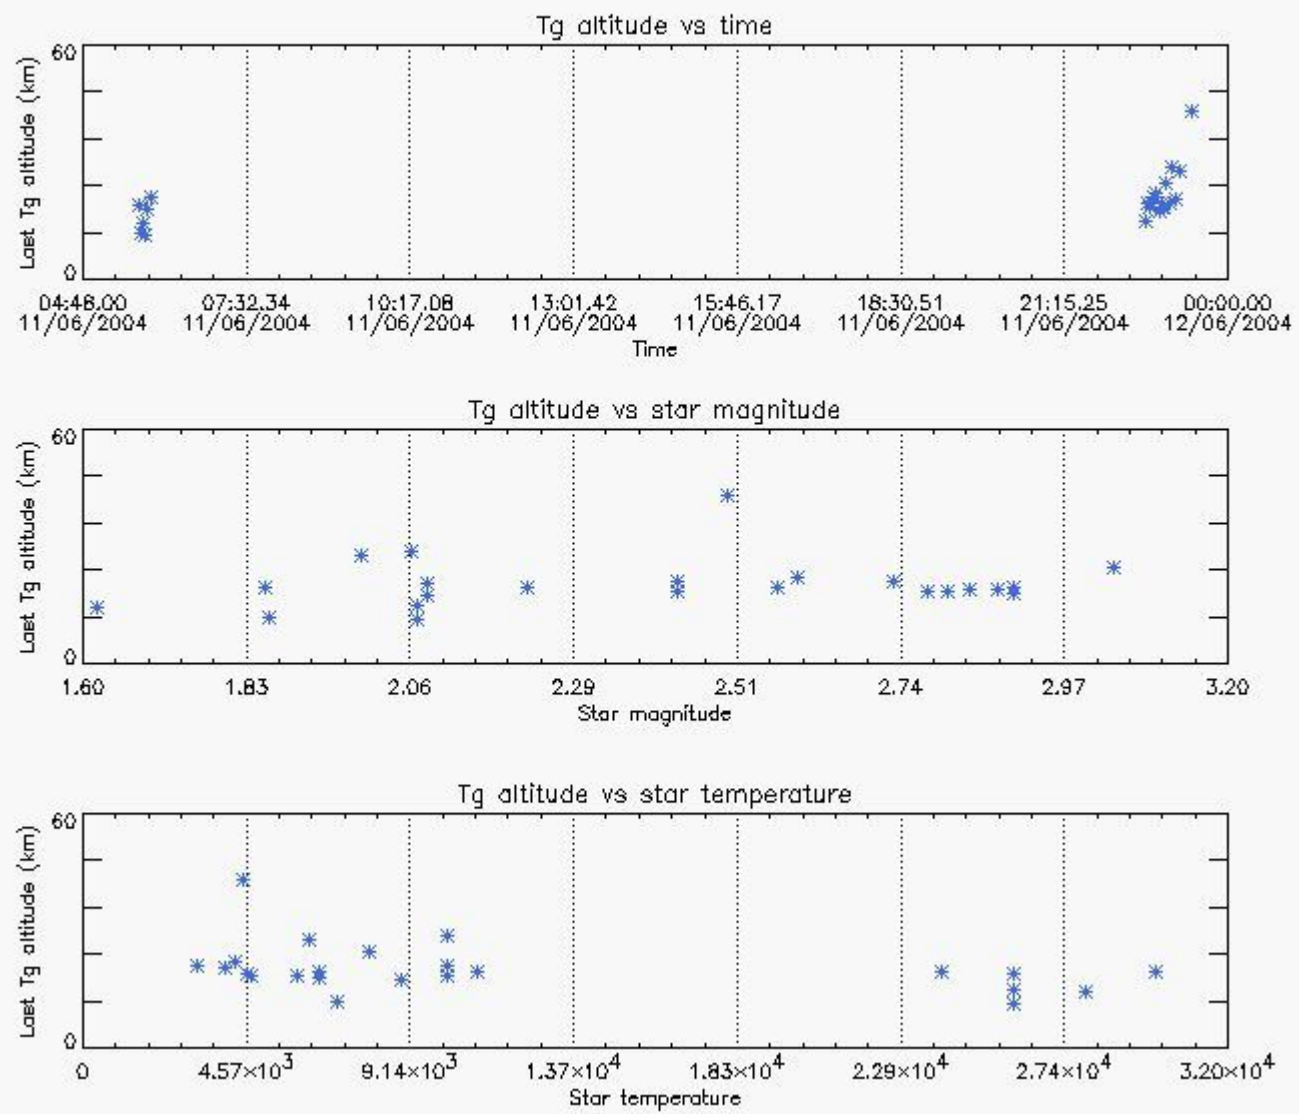

Percentage of saturation errors per profile

6. Statistics and plot of tangent altitude of the last measurement (DARK & BRIGHT products without errors)

6.1 Statistics on tangent altitude lost:

Statistics	DARK	BRIGHT	TWILIGHT
Mean:	14.758	20.355	11.883
St. deviation:	3.3184	6.4647	4.6817
Maximum:	18.405	43.146	17.254
Minimum:	11.100	11.316	8.6648
Number of data:	4.0000	23.000	3.0000

6.2 Plot for DARK limb products

Tangent altitude at which the star is lost

6.3 Plot for BRIGHT limb products

Tangent altitude at which the star is lost

6.3 Plot for TWILIGHT limb products

Tangent altitude at which the star is lost