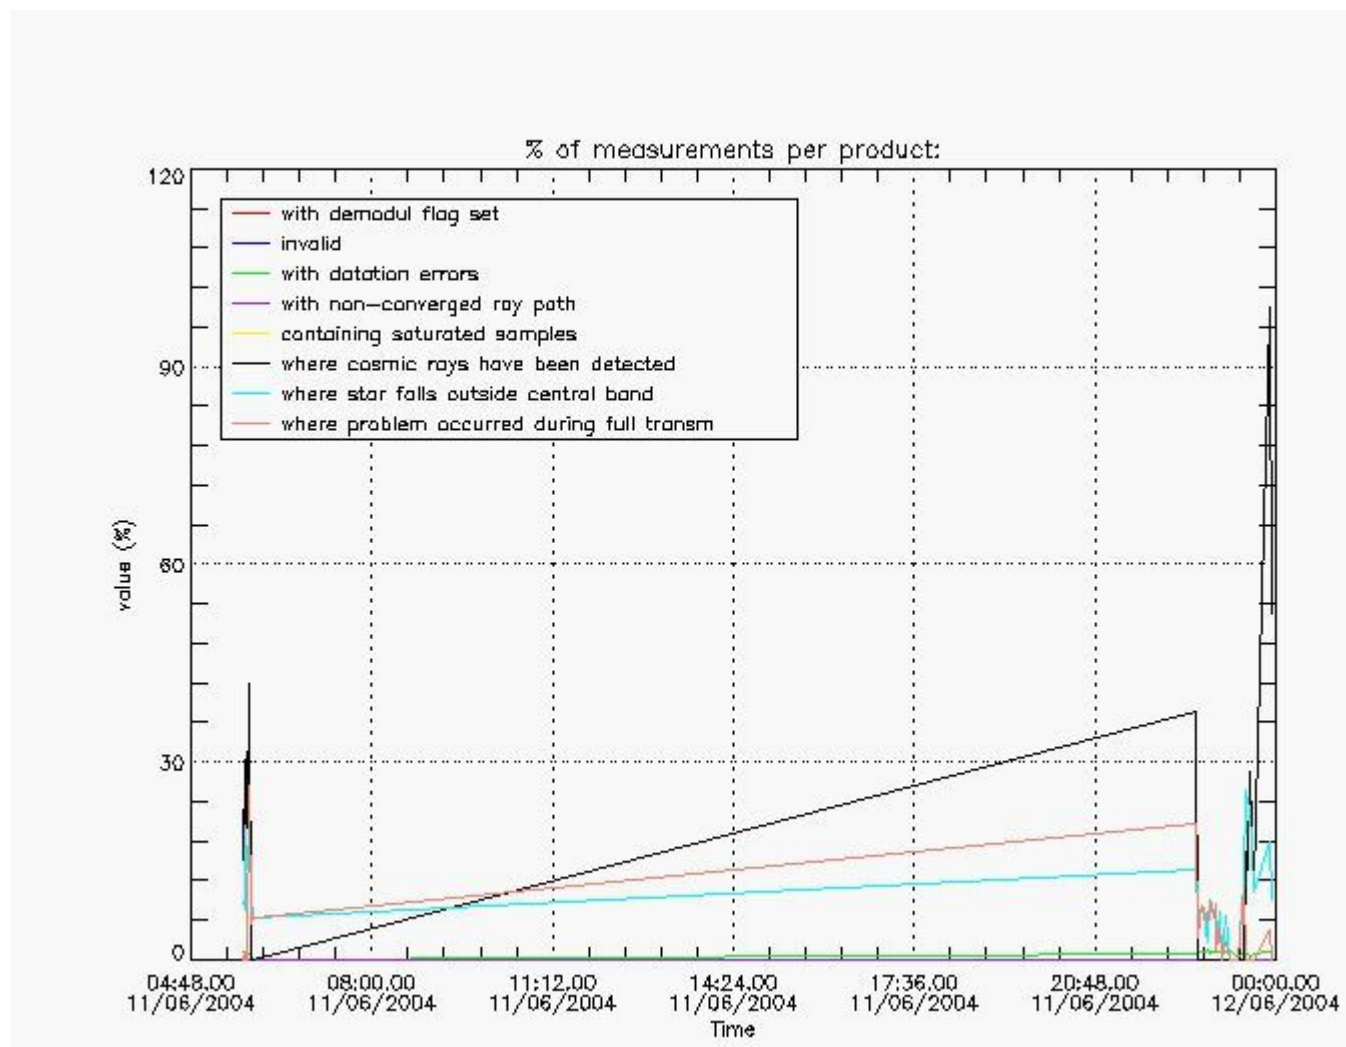

At least one measurement with demodulation flag set:	3.33333 %
Reference spectrum computed from DB:	0.00000 %
Reference spectrum with small number of measurements:	0.00000 %
SATU data not used:	0.00000 %

5.2 Plot quality information per product (time dependant)

5.3 Plot quality information per product (world map)