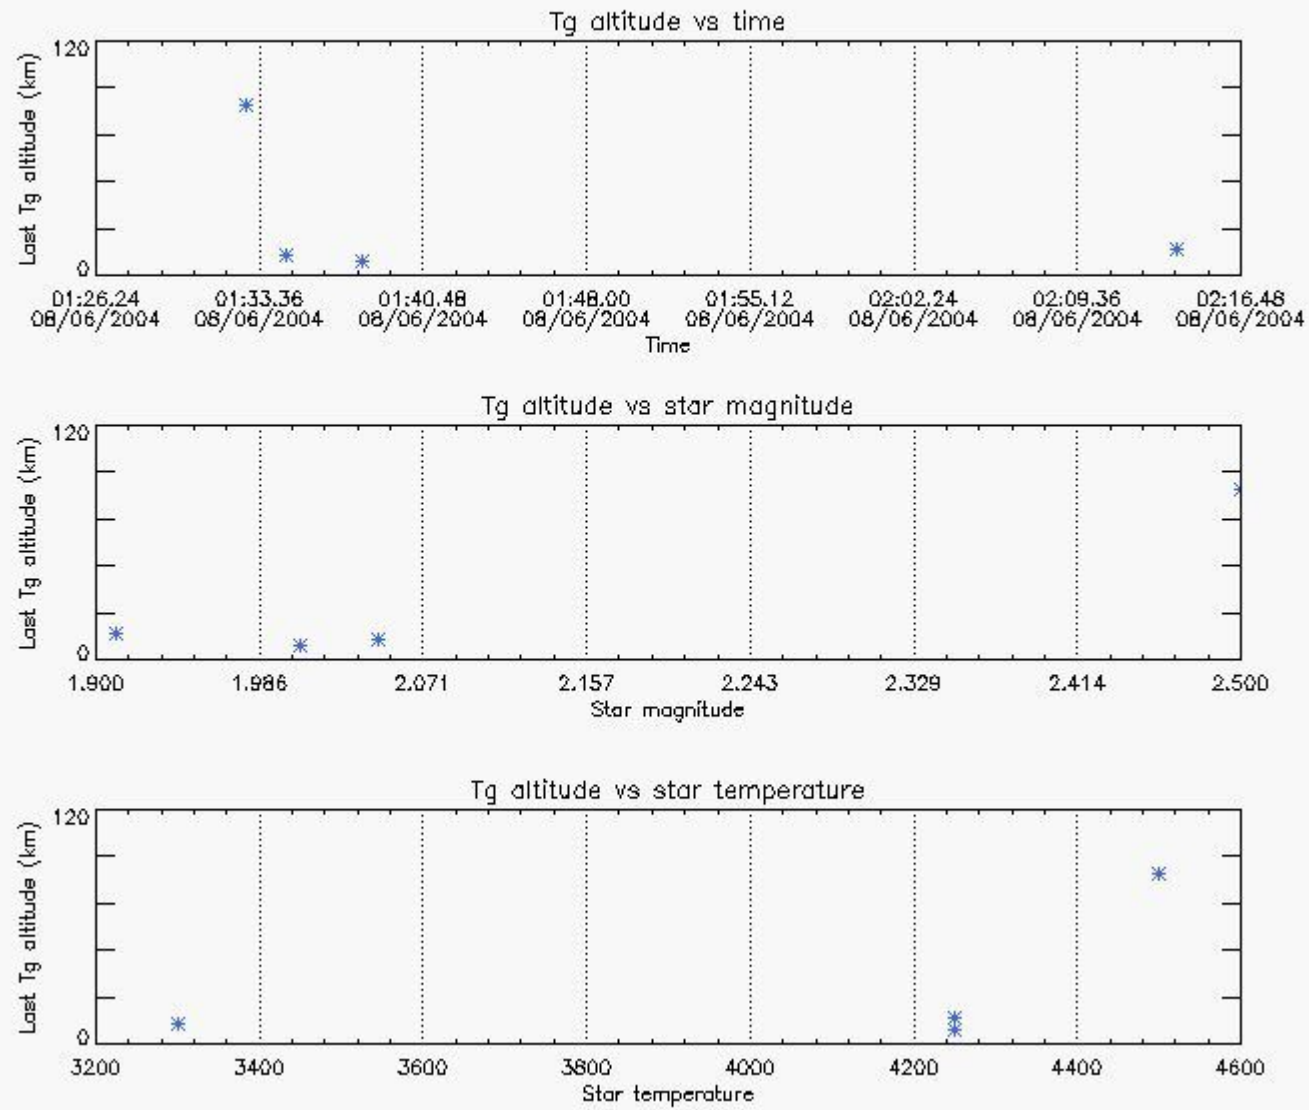

### 6.2 Plot for DARK limb products

Tangent altitude at which the star is lost

6.3 Plot for BRIGHT limb products

Tangent altitude at which the star is lost

6.3 Plot for TWILIGHT limb products

### Tangent altitude at which the star is lost