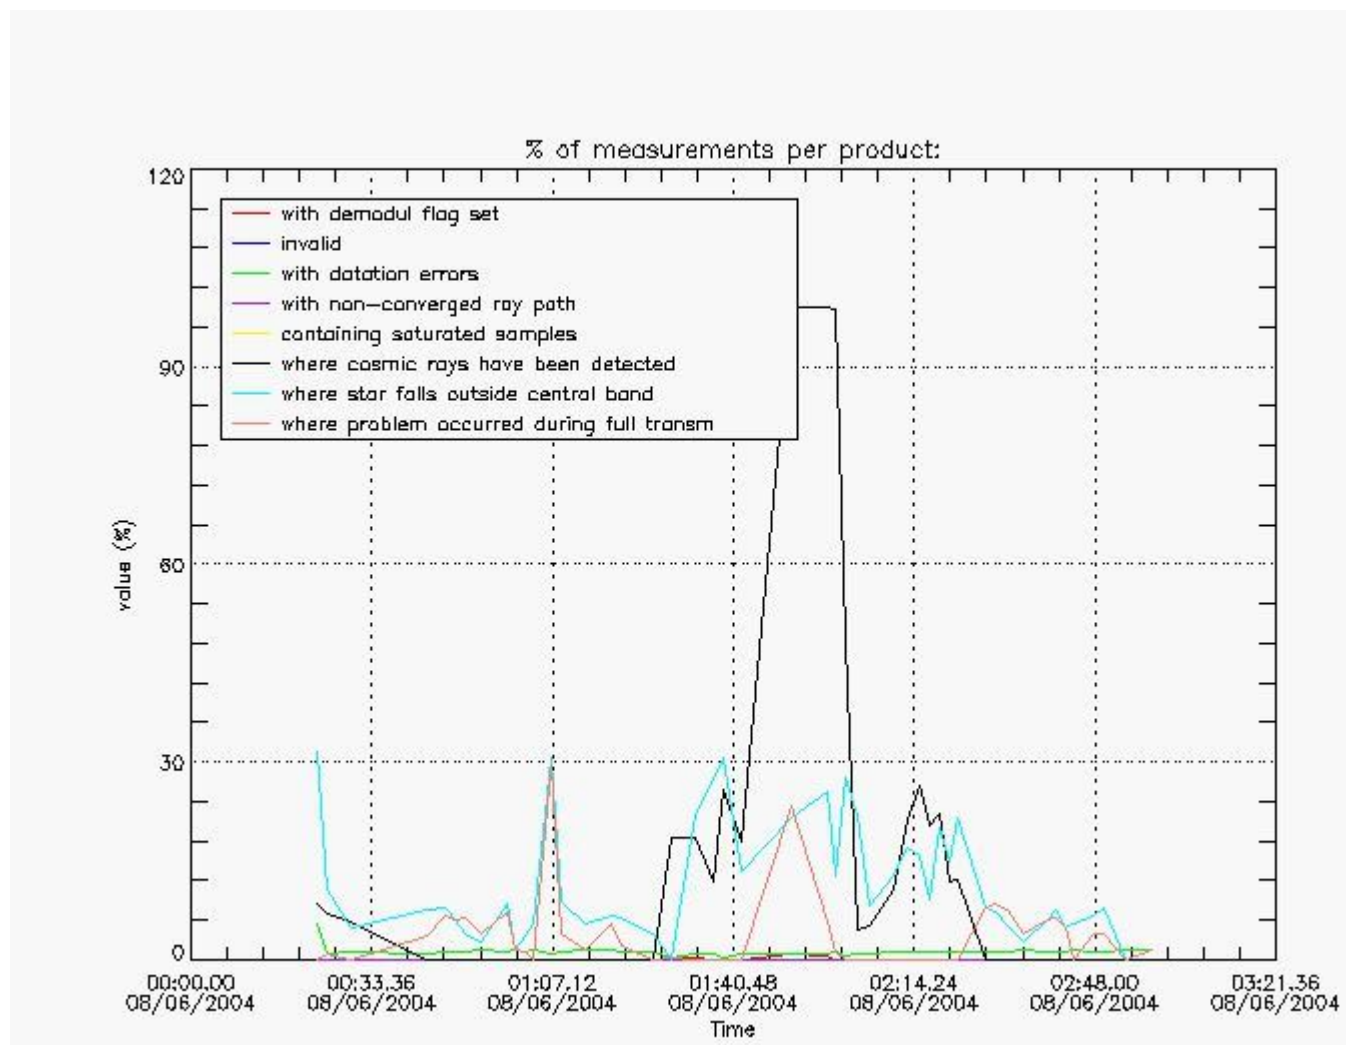

At least one measurement with demodulation flag set:	12.5000 %
Reference spectrum computed from DB:	0.00000 %
Reference spectrum with small number of measurements:	0.00000 %
SATU data not used:	0.00000 %

5.2 Plot quality information per product (time dependant)

5.3 Plot quality information per product (world map)