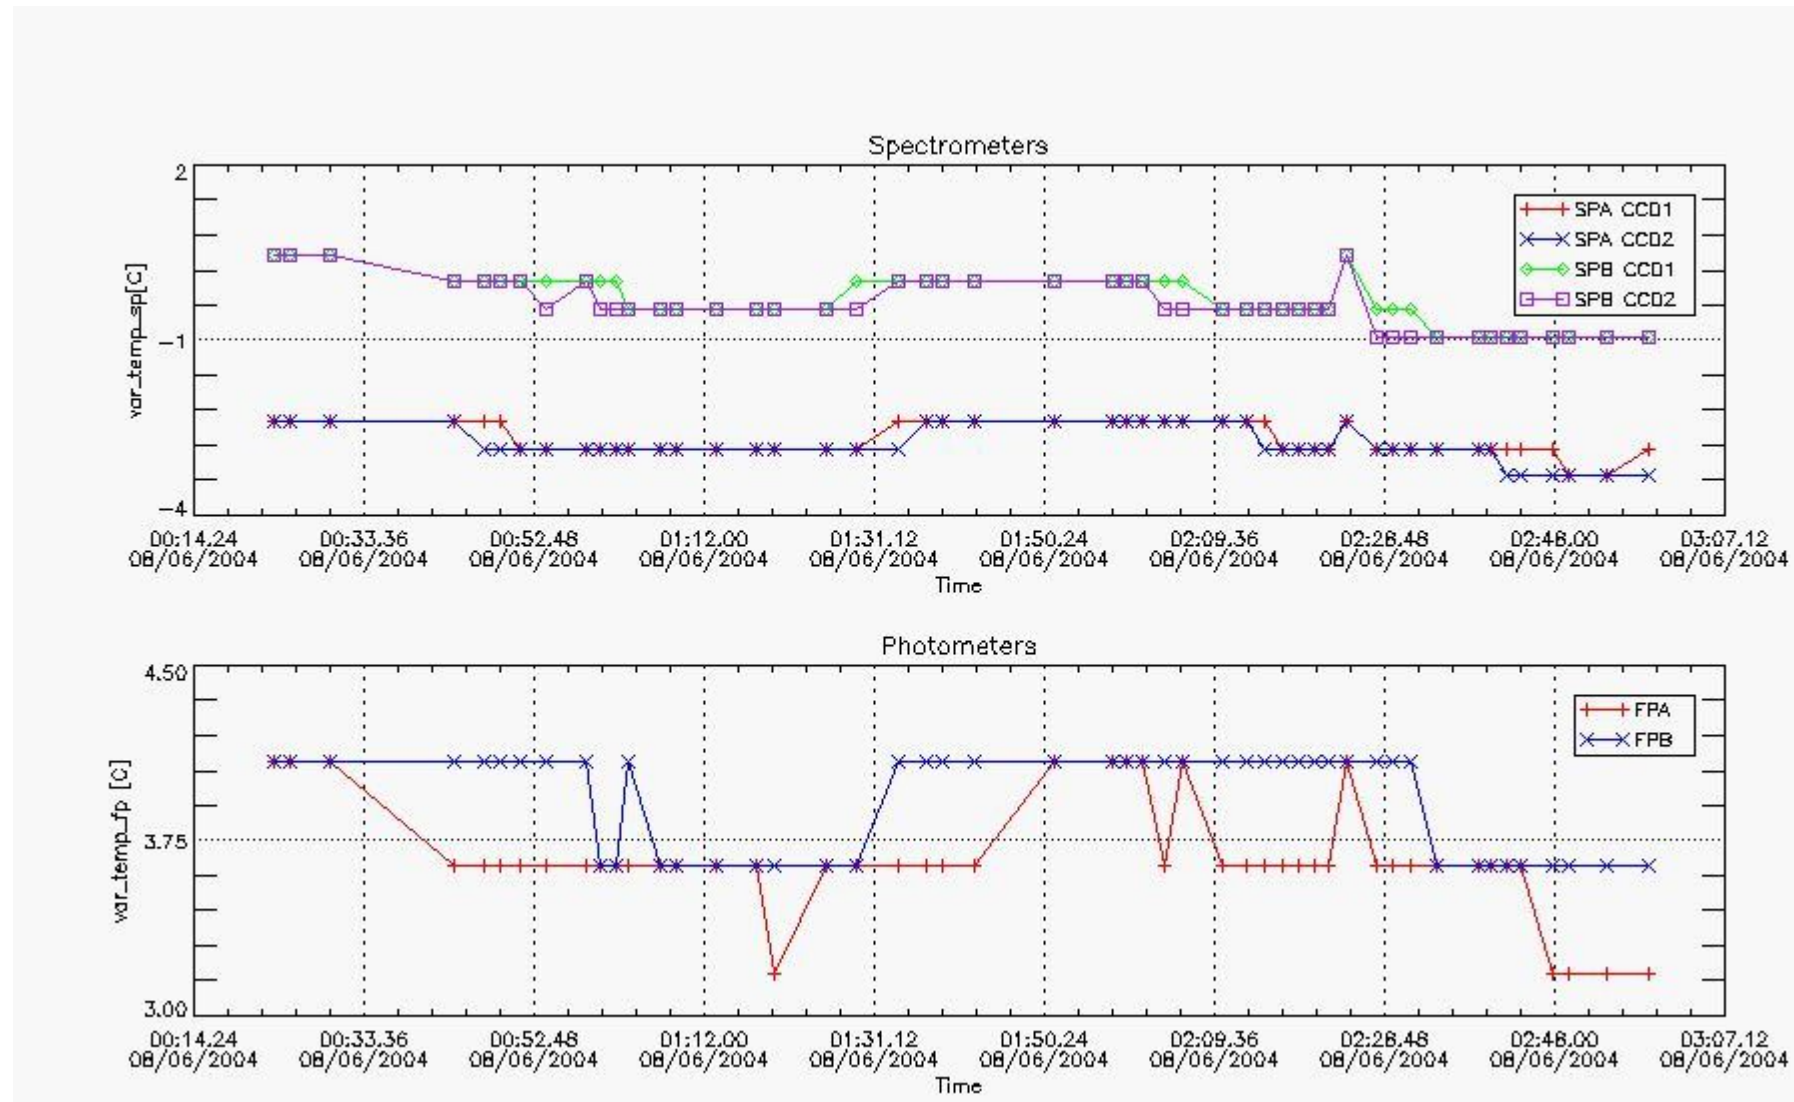

3. Plot of GOMOS spectrometers and photometers temperatures from level 1b data

4. Overview of dark signal processing per product

The Dark Charge (DC) is a temperature-dependant signal added to the useful measurements and it is therefore subtracted from them during the processing. There are two phenomena that produce a continuous increase of the DC: the "hot pixels" (a pixel is "hot" when its DC exceeds by a significant amount its value measured on ground at the same temperature) and the "Random Telegraphic Signal" (abrupt change positive or negative of the CCD pixel signal, random in time, affecting only the DC part of the signal and not the photon generated signal).

In this section a list of products that did not use the Dark Sky Area (DSA) observation for the DC computation is given. It is also provided the mean DC plot per product for dark limb products with no error flag set.

4.1 These products did not use the DSA observation for DC computation:

Product name	DC information
GOM_TRA_1PNPDE20040608_002320_000000652027_00303_11880_0000.N1	DC map with no T dep. (12)
GOM_TRA_1PNPDE20040608_002521_000000522027_00303_11880_0001.N1	DC map used (0)
GOM_TRA_1PNPDE20040608_002949_000000432027_00303_11880_0002.N1	DC map used (0)

4.2 Plot of mean dark charges per product: only products in DARK limb conditions without errors are used