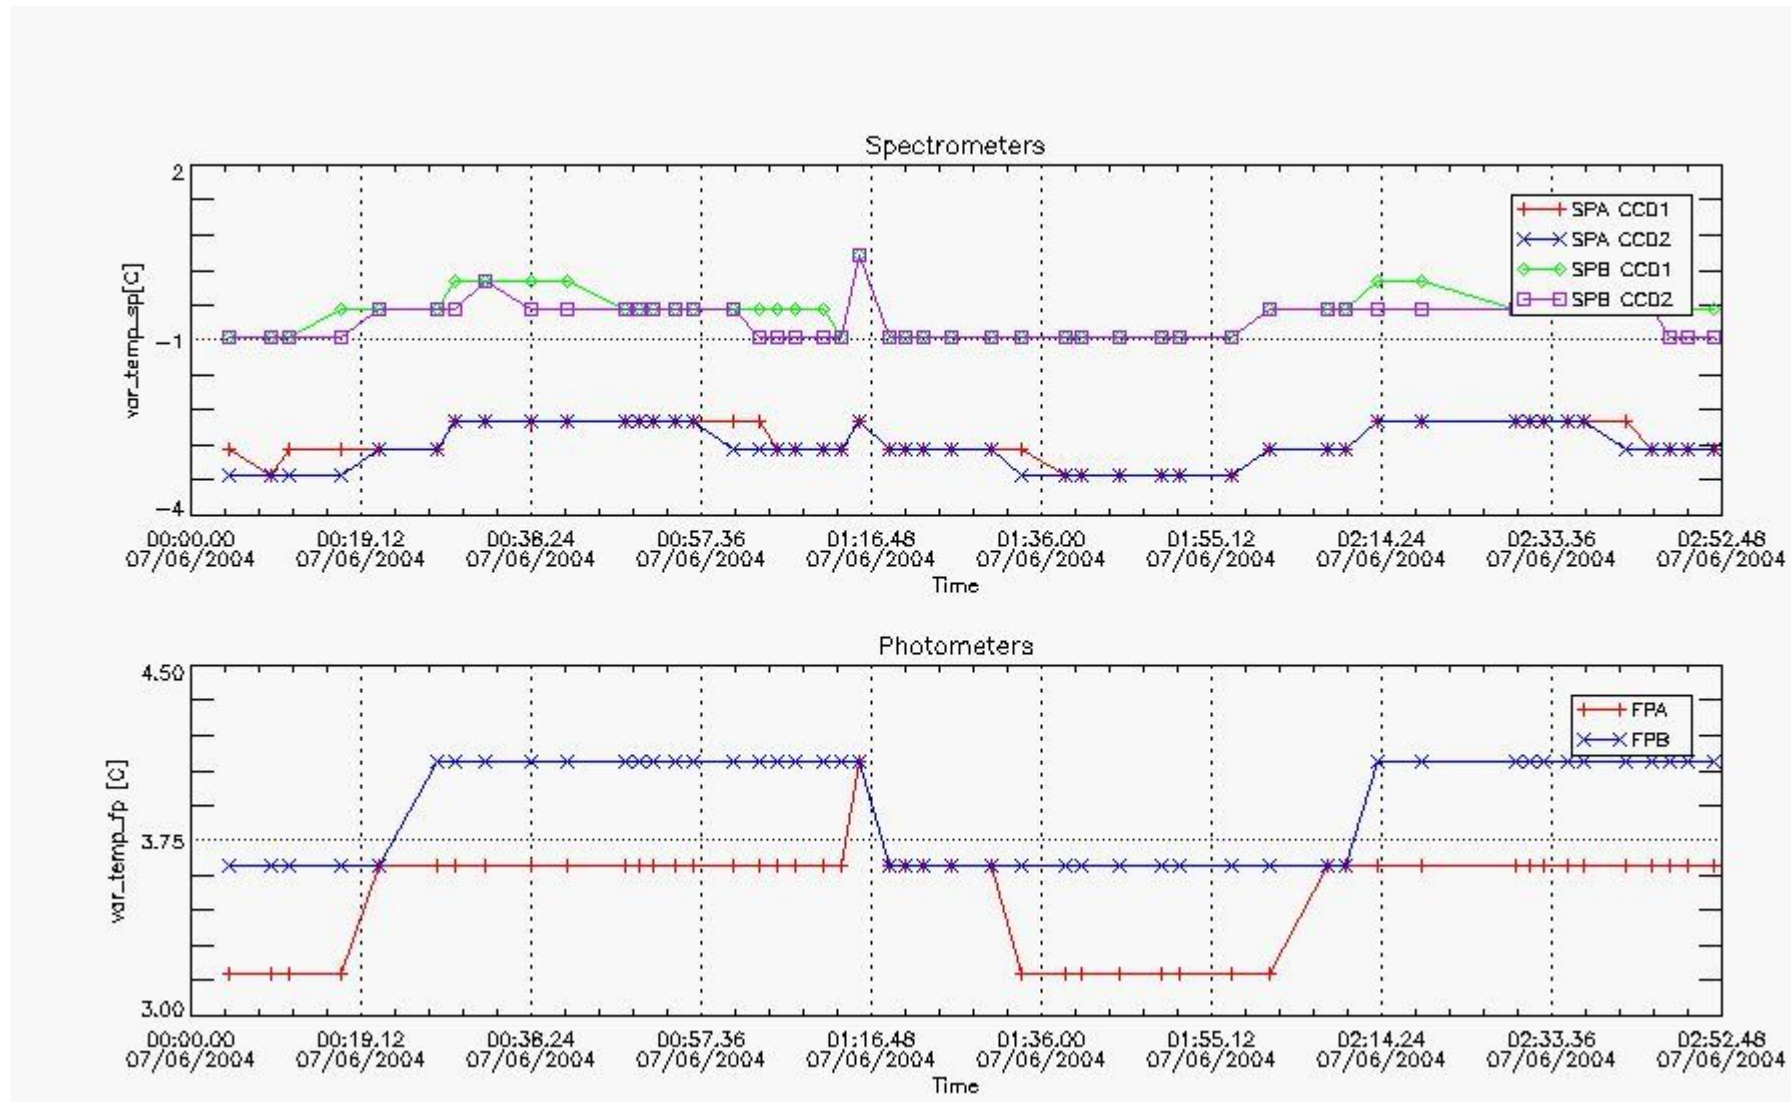

3. Plot of GOMOS spectrometers and photometers temperatures from level 1b data

4. Overview of dark signal processing per product

The Dark Charge (DC) is a temperature-dependant signal added to the useful measurements and it is therefore subtracted from them during the processing. There are two phenomena that produce a continuous increase of the DC: the "hot pixels" (a pixel is "hot" when its DC exceeds by a significant amount its value measured on ground at the same temperature) and the "Random Telegraphic Signal" (abrupt change positive or negative of the CCD pixel signal, random in time, affecting only the DC part of the signal and not the photon generated signal).

In this section a list of products that did not use the Dark Sky Area (DSA) observation for the DC computation is given. It is also provided the mean DC plot per product for dark limb products with no error flag set.

4.1 All products used the DSA observation for the DC computation

4.2 Plot of mean dark charges per product: only products in DARK limb conditions without errors are used