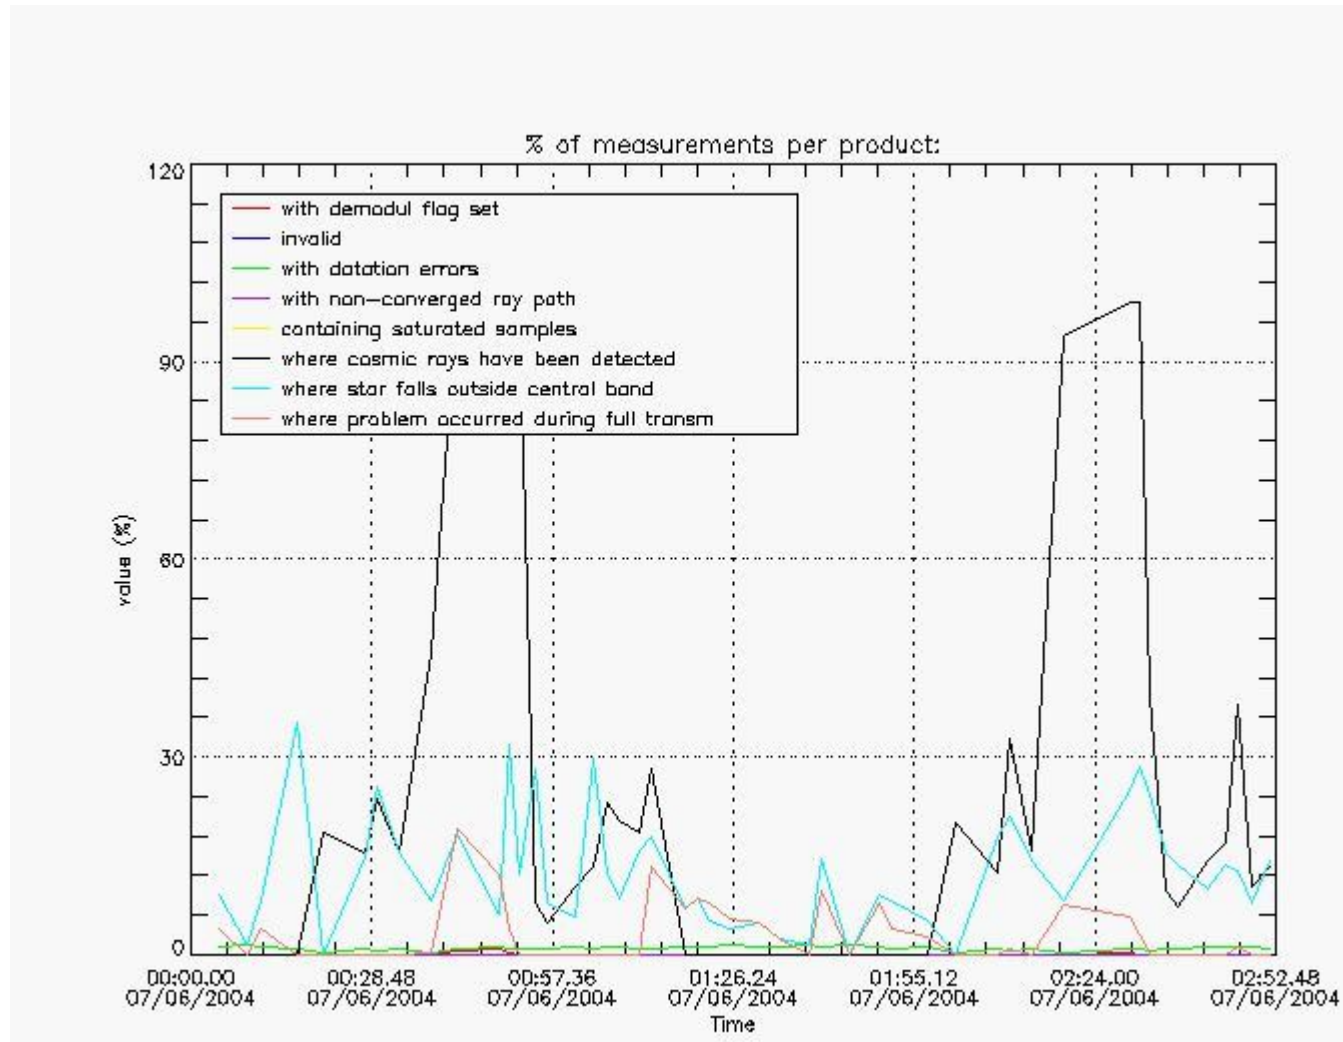

At least one measurement with demodulation flag set:	20.8333 %
Reference spectrum computed from DB:	0.00000 %
Reference spectrum with small number of measurements:	0.00000 %
SATU data not used:	0.00000 %

5.2 Plot quality information per product (time dependant)

5.3 Plot quality information per product (world map)