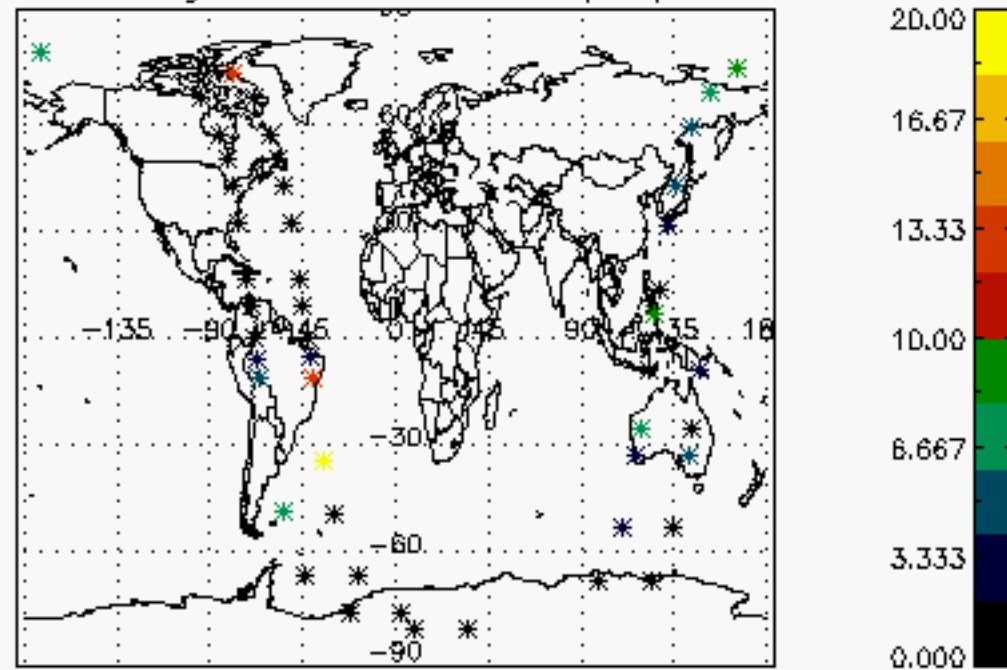

Percentage of cosmic ray hits per profile

Percentage of datation errors per profile

Percentage of star falling outside central band per profile

Percentage of saturation errors per profile

Tangent altitude at which the star is lost