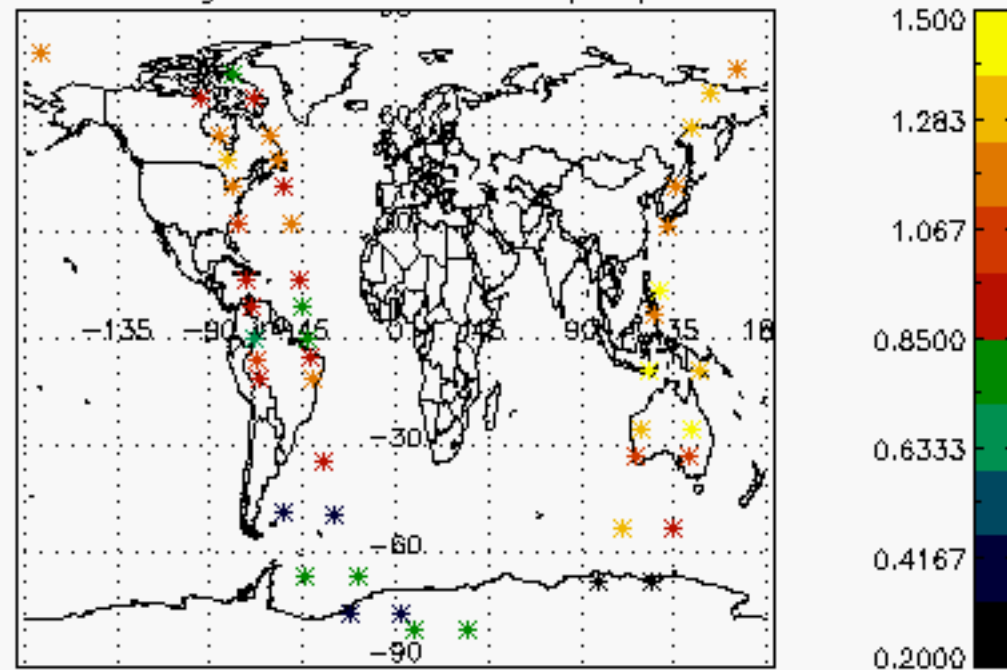

Percentage of datation errors per profile