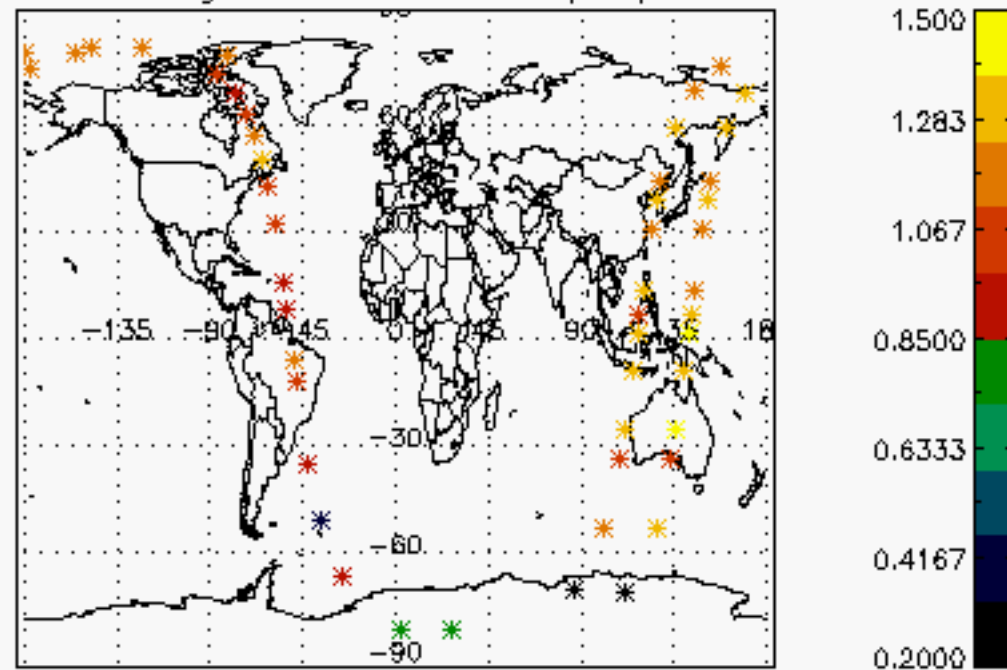

Percentage of datation errors per profile