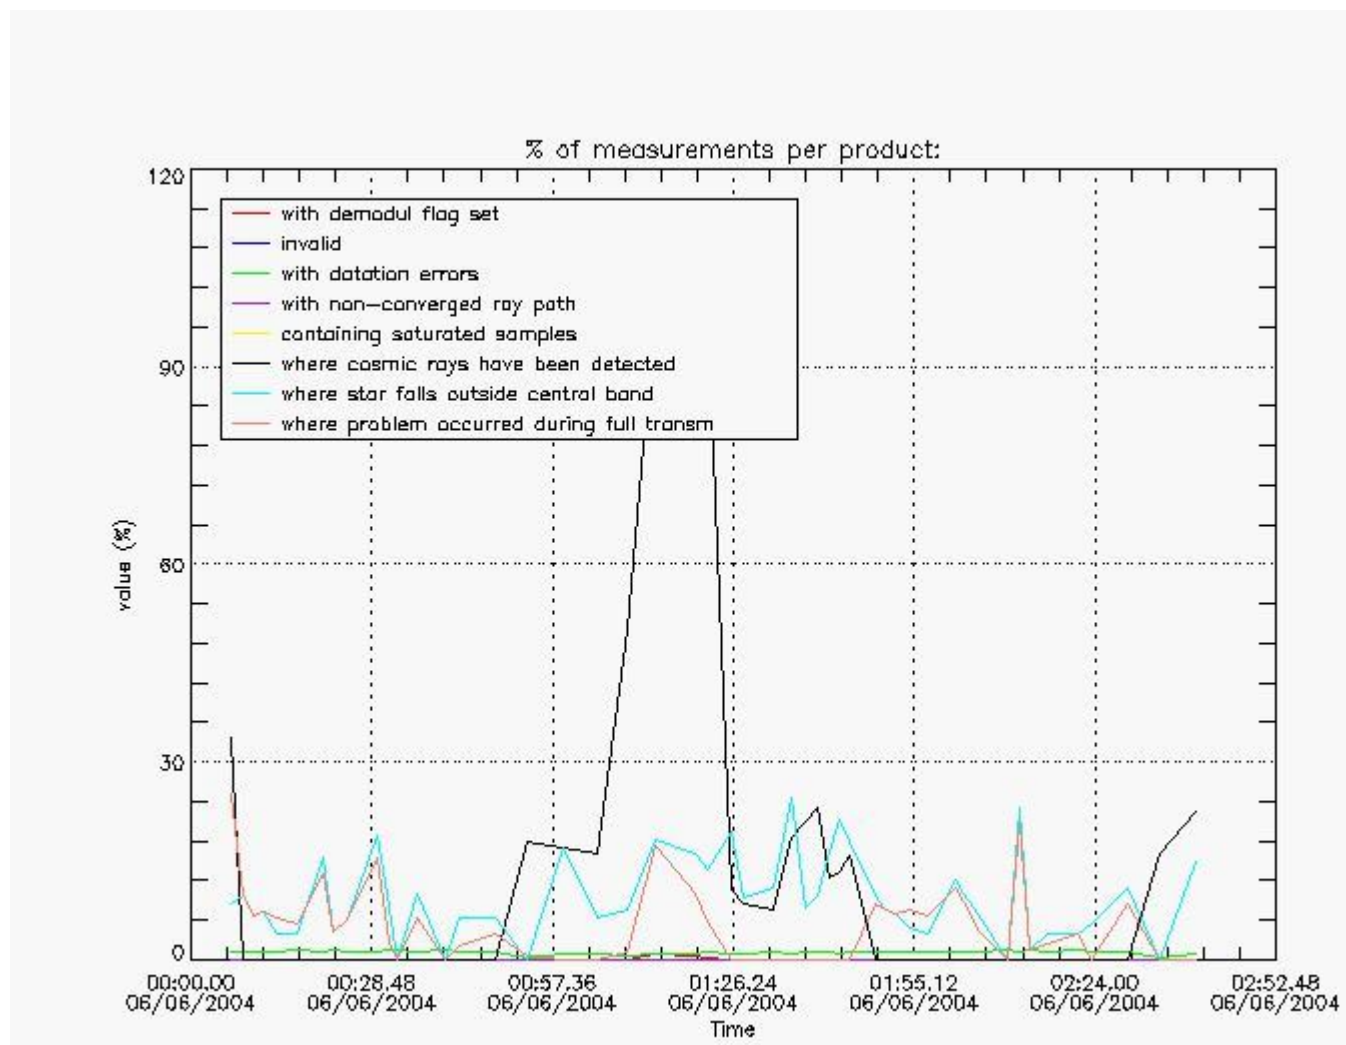

At least one measurement with demodulation flag set:	8.16327 %
Reference spectrum computed from DB:	0.00000 %
Reference spectrum with small number of measurements:	0.00000 %
SATU data not used:	0.00000 %

5.2 Plot quality information per product (time dependant)

5.3 Plot quality information per product (world map)