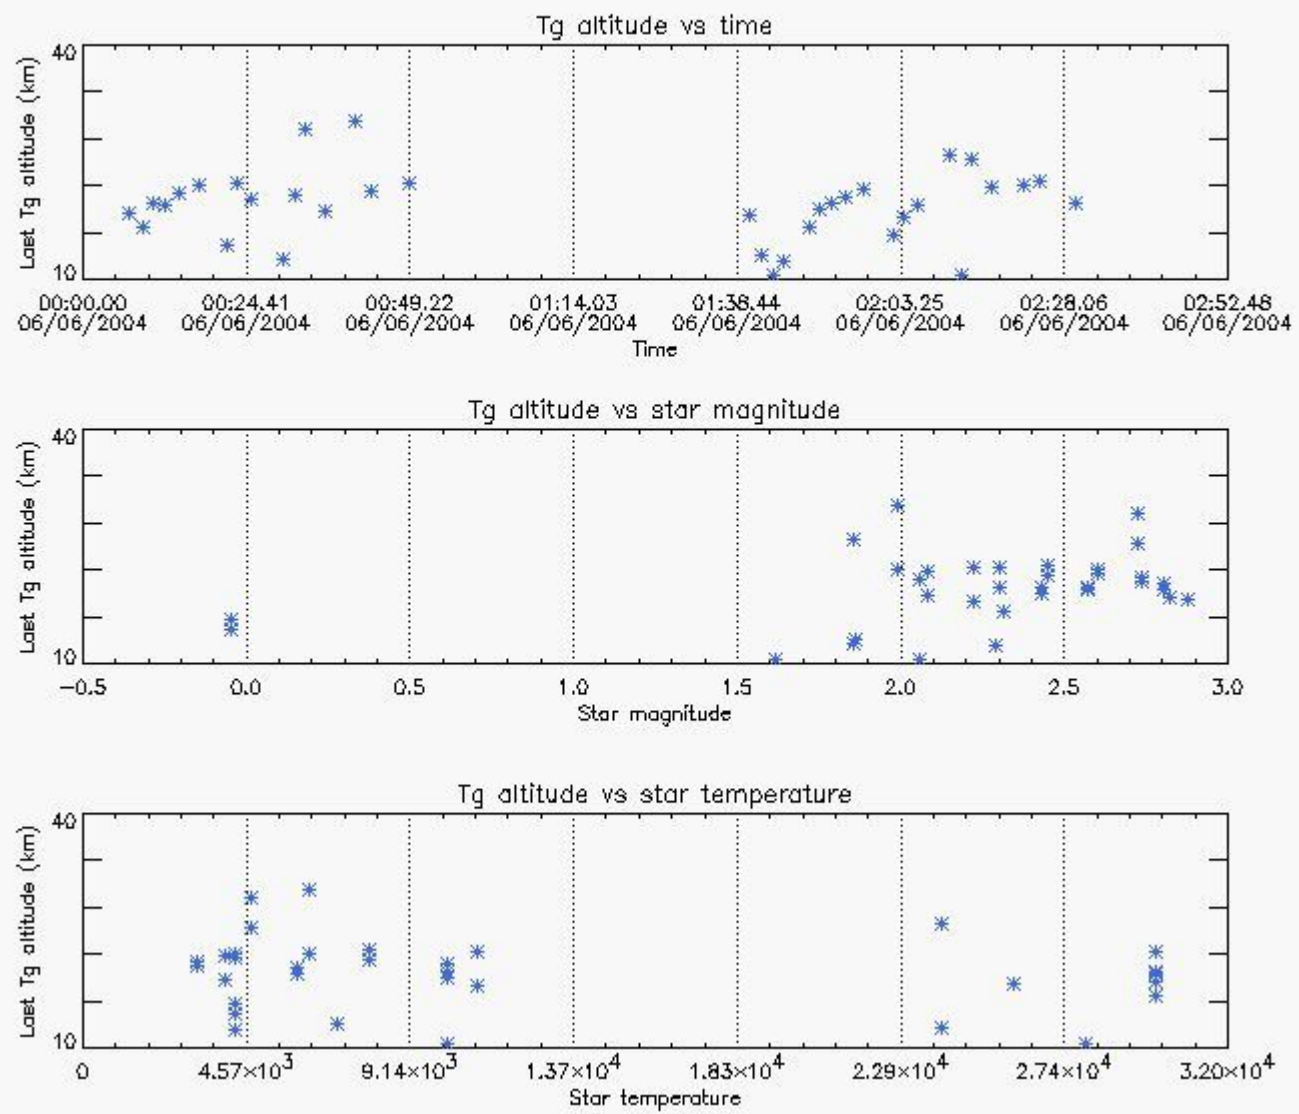

Percentage of saturation errors per profile

6. Statistics and plot of tangent altitude of the last measurement (DARK & BRIGHT products without errors)

6.1 Statistics on tangent altitude lost:

Statistics	DARK	BRIGHT	TWILIGHT
Mean:	15.855	19.479	43.164
St. deviation:	3.0166	4.5670	46.236
Maximum:	19.260	30.173	102.97
Minimum:	11.664	10.401	7.7329
Number of data:	8.0000	35.000	6.0000

6.2 Plot for DARK limb products

Tangent altitude at which the star is lost

6.3 Plot for BRIGHT limb products

Tangent altitude at which the star is lost

6.3 Plot for TWILIGHT limb products

Tangent altitude at which the star is lost