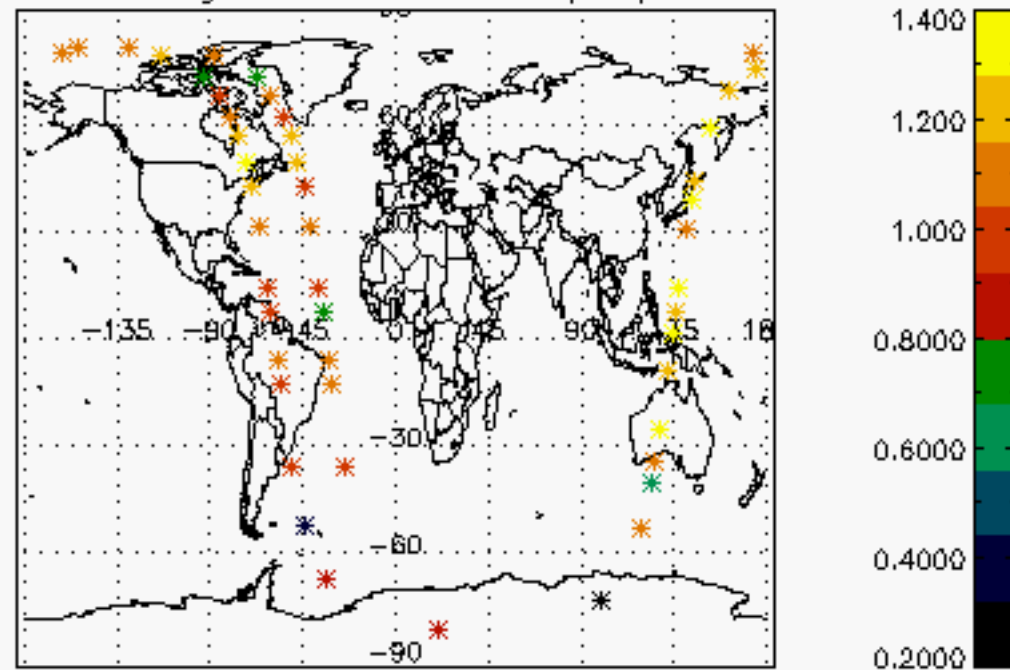

Percentage of datation errors per profile