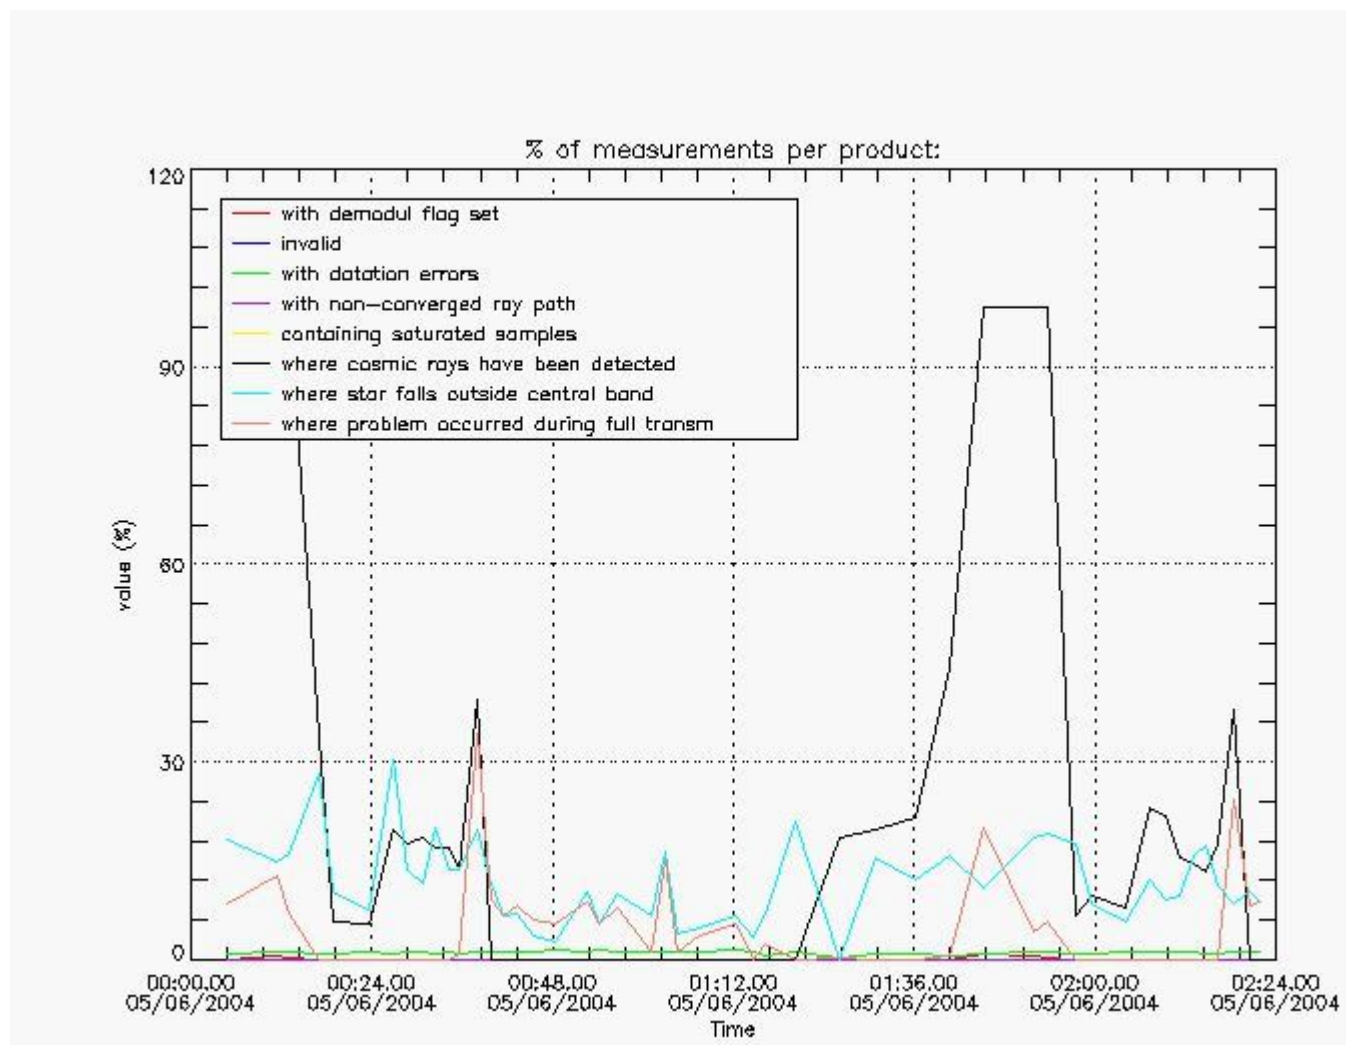

At least one measurement with demodulation flag set:	14.5833 %
Reference spectrum computed from DB:	0.00000 %
Reference spectrum with small number of measurements:	0.00000 %
SATU data not used:	0.00000 %

5.2 Plot quality information per product (time dependant)

5.3 Plot quality information per product (world map)