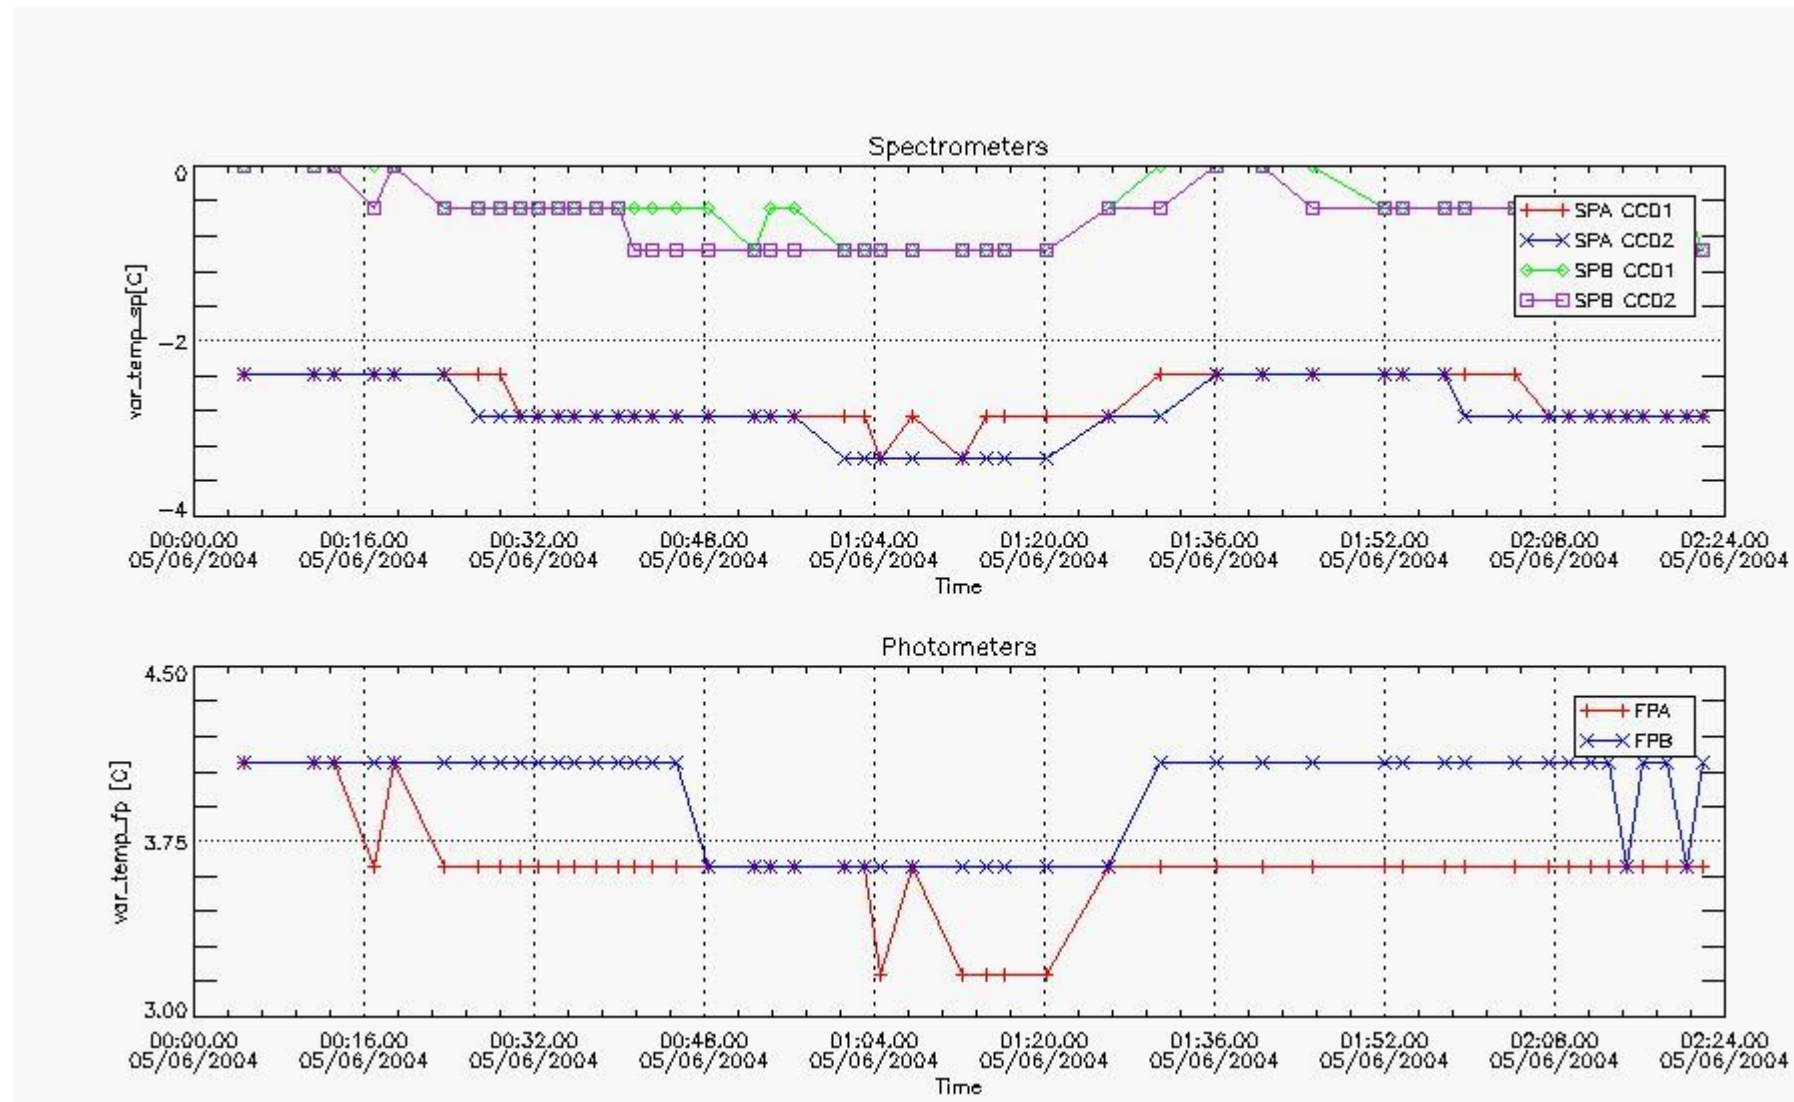

3. Plot of GOMOS spectrometers and photometers temperatures from level 1b data

4. Overview of dark signal processing per product

The Dark Charge (DC) is a temperature-dependant signal added to the useful measurements and it is therefore subtracted from them during the processing. There are two phenomena that produce a continuous increase of the DC: the "hot pixels" (a pixel is "hot" when its DC exceeds by a significant amount its value measured on ground at the same temperature) and the "Random Telegraphic Signal" (abrupt change positive or negative of the CCD pixel signal, random in time, affecting only the DC part of the signal and not the photon generated signal).

In this section a list of products that did not use the Dark Sky Area (DSA) observation for the DC computation is given. It is also provided the mean DC plot per product for dark limb products with no error flag set.

4.1 All products used the DSA observation for the DC computation

4.2 Plot of mean dark charges per product: only products in DARK limb conditions without errors are used