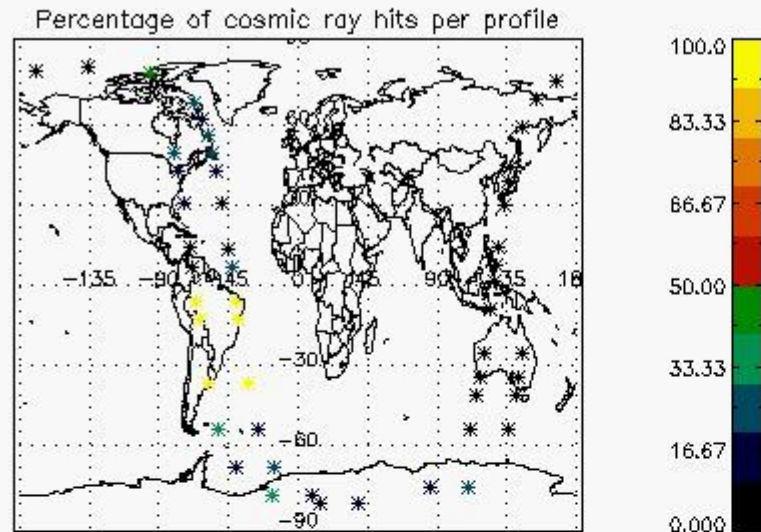

6. Statistics and plot of tangent altitude of the last measurement (DARK & BRIGHT products without errors)

6.1 Statistics on tangent altitude lost:

Statistics	DARK	BRIGHT	TWILIGHT
Mean:	14.362	20.258	38.358
St. deviation:	4.1443	3.5383	45.032
Maximum:	19.577	26.687	111.32
Minimum:	5.7595	12.312	8.6385
Number of data:	18.000	24.000	8.0000

6.2 Plot for DARK limb products