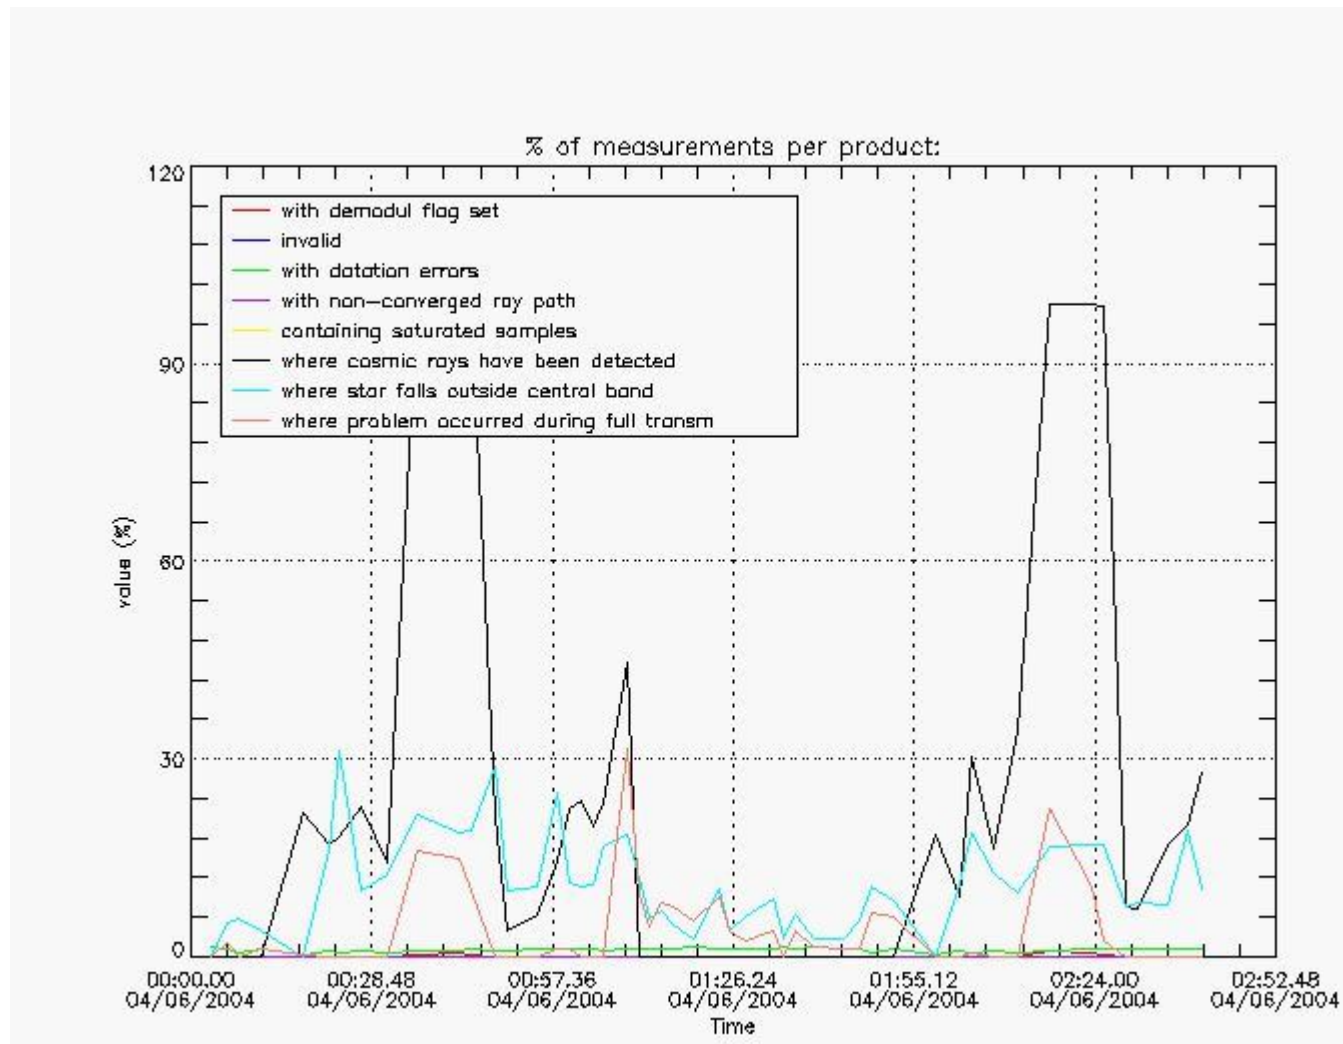

At least one measurement with demodulation flag set:	14.0000 %
Reference spectrum computed from DB:	0.00000 %
Reference spectrum with small number of measurements:	0.00000 %
SATU data not used:	0.00000 %

5.2 Plot quality information per product (time dependant)

5.3 Plot quality information per product (world map)