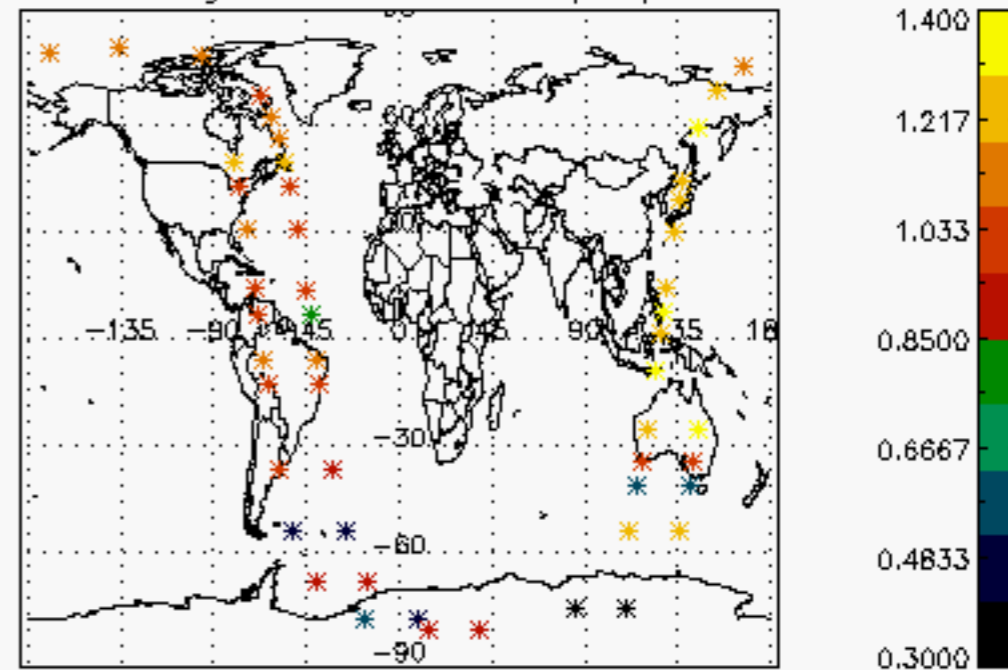

Percentage of datation errors per profile