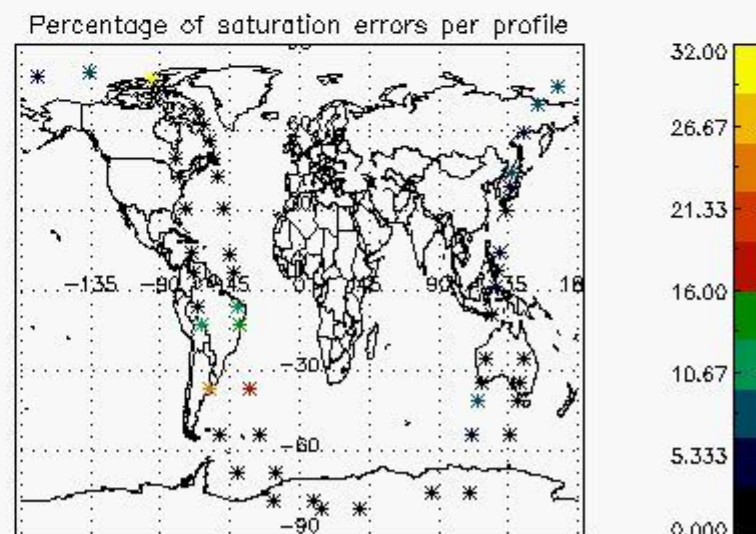

6. Statistics and plot of tangent altitude of the last measurement (DARK & BRIGHT products without errors)

6.1 Statistics on tangent altitude lost:

Statistics	DARK	BRIGHT	TWILIGHT
Mean:	14.362	20.258	38.358
St. deviation:	4.1443	3.5383	45.032
Maximum:	19.577	26.687	111.32
Minimum:	5.7595	12.312	8.6385
Number of data:	18.000	24.000	8.0000

6.2 Plot for DARK limb products