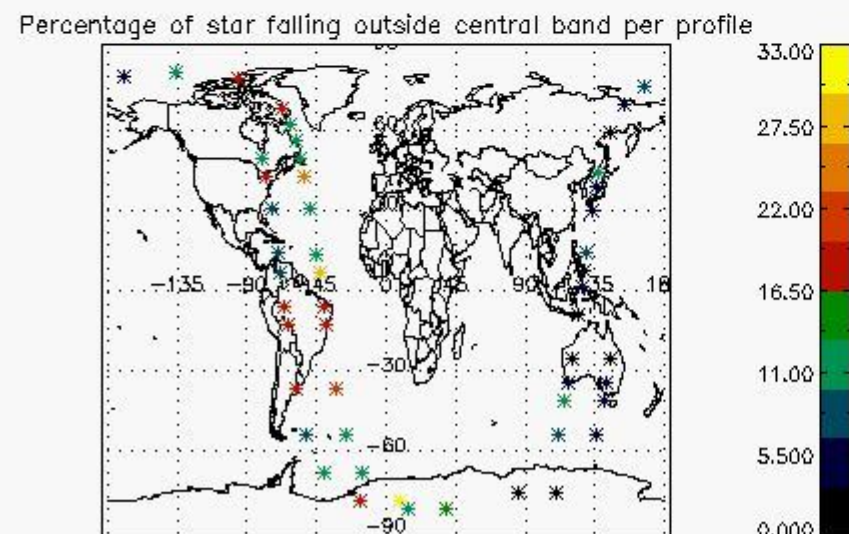

5.2 Plot quality information per product (time dependant)

5.3 Plot quality information per product (world map)

6. Statistics and plot of tangent altitude of the last measurement (DARK & BRIGHT products without errors)