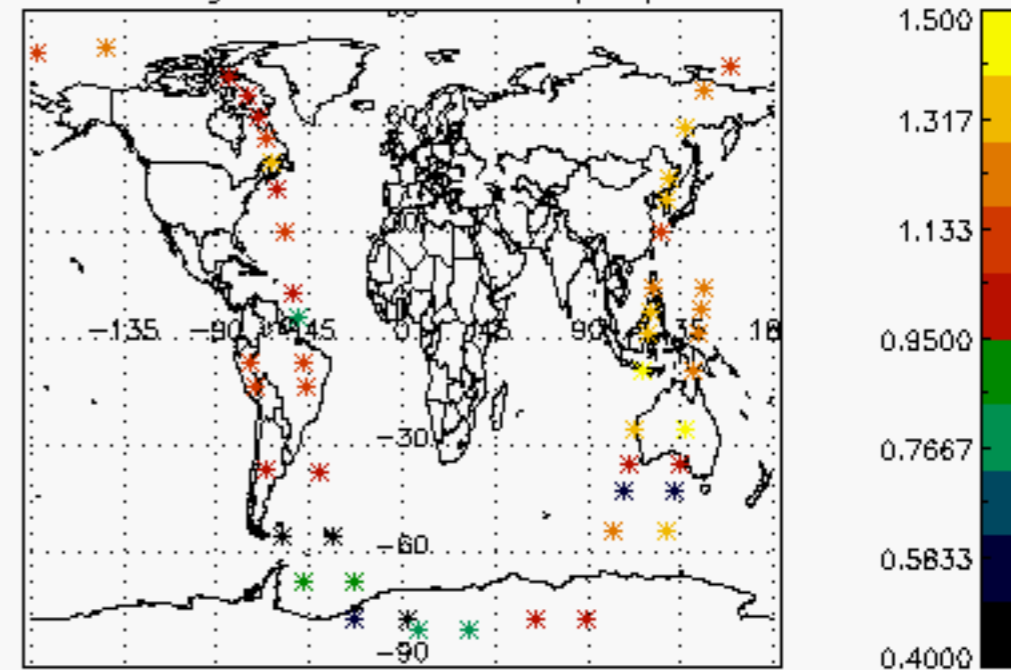

Percentage of datation errors per profile