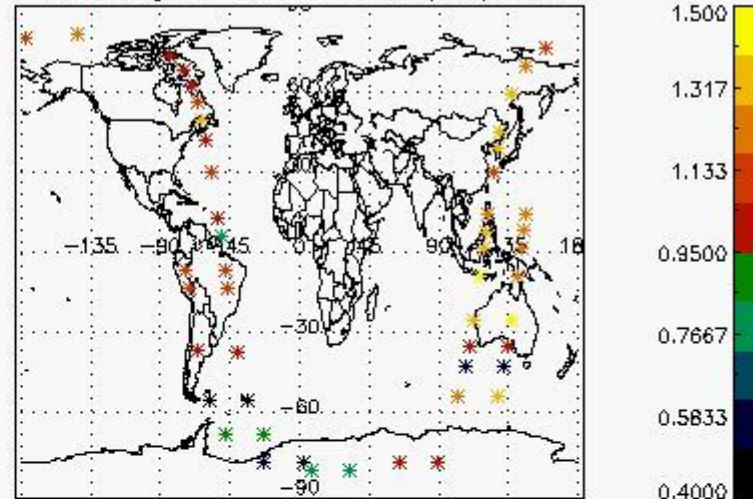

5.2 Plot quality information per product (time dependant)

5.3 Plot quality information per product (world map)

Percentage of cosmic ray hits per profile

Percentage of datation errors per profile

Percentage of star falling outside central band per profile