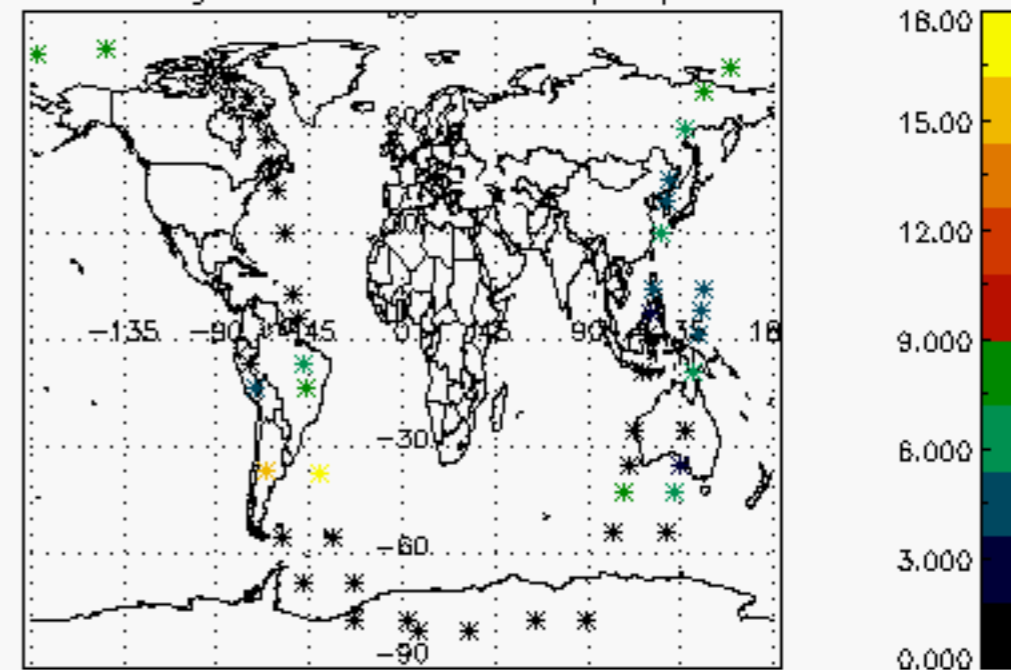

Percentage of cosmic ray hits per profile

Percentage of datation errors per profile

Percentage of star falling outside central band per profile

Percentage of saturation errors per profile

Tangent altitude at which the star is lost