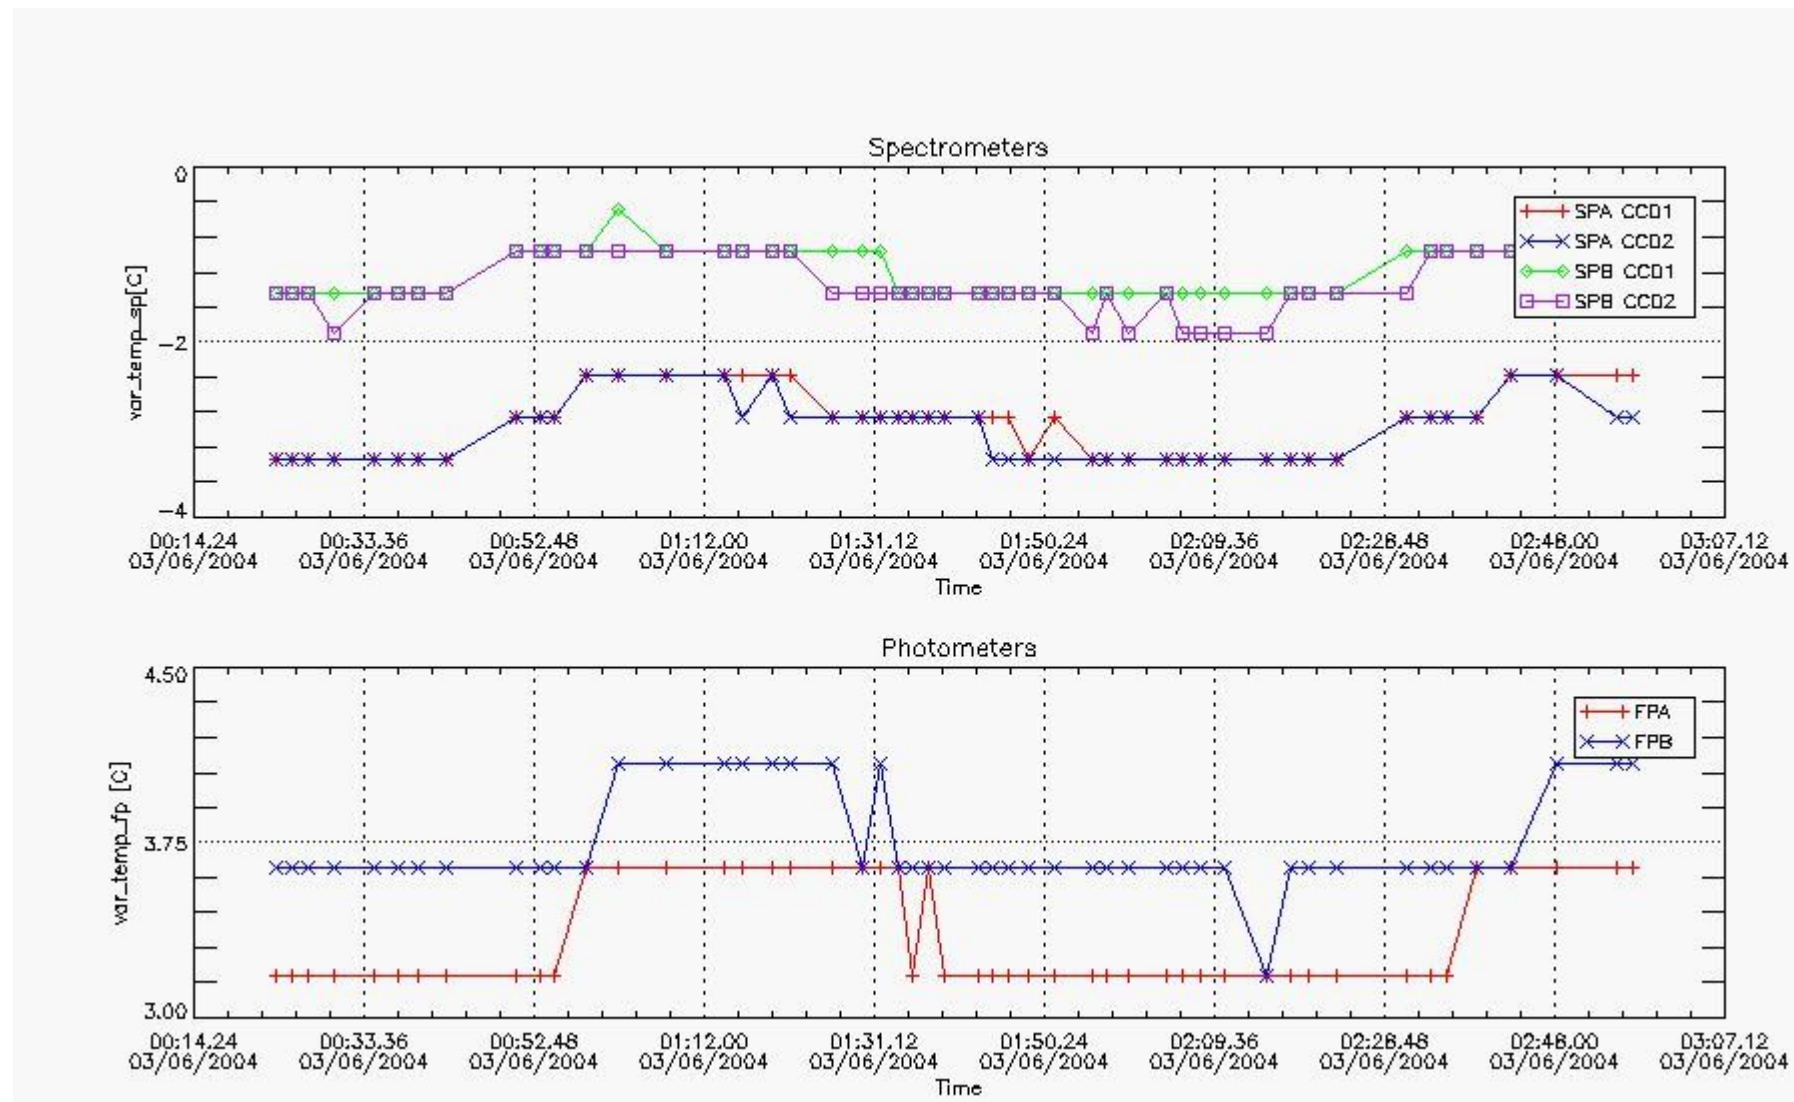

3. Plot of GOMOS spectrometers and photometers temperatures from level 1b data

4. Overview of dark signal processing per product

The Dark Charge (DC) is a temperature-dependant signal added to the useful measurements and it is therefore subtracted from them during the processing. There are two phenomena that produce a continuous increase of the DC: the "hot pixels" (a pixel is "hot" when its DC exceeds by a significant amount its value measured on ground at the same temperature) and the "Random Telegraphic Signal" (abrupt change positive or negative of the CCD pixel signal, random in time, affecting only the DC part of the signal and not the photon generated signal).

In this section a list of products that did not use the Dark Sky Area (DSA) observation for the DC computation is given. It is also provided the mean DC plot per product for dark limb products with no error flag set.

4.1 All products used the DSA observation for the DC computation

4.2 Plot of mean dark charges per product: only products in DARK limb conditions without errors are used