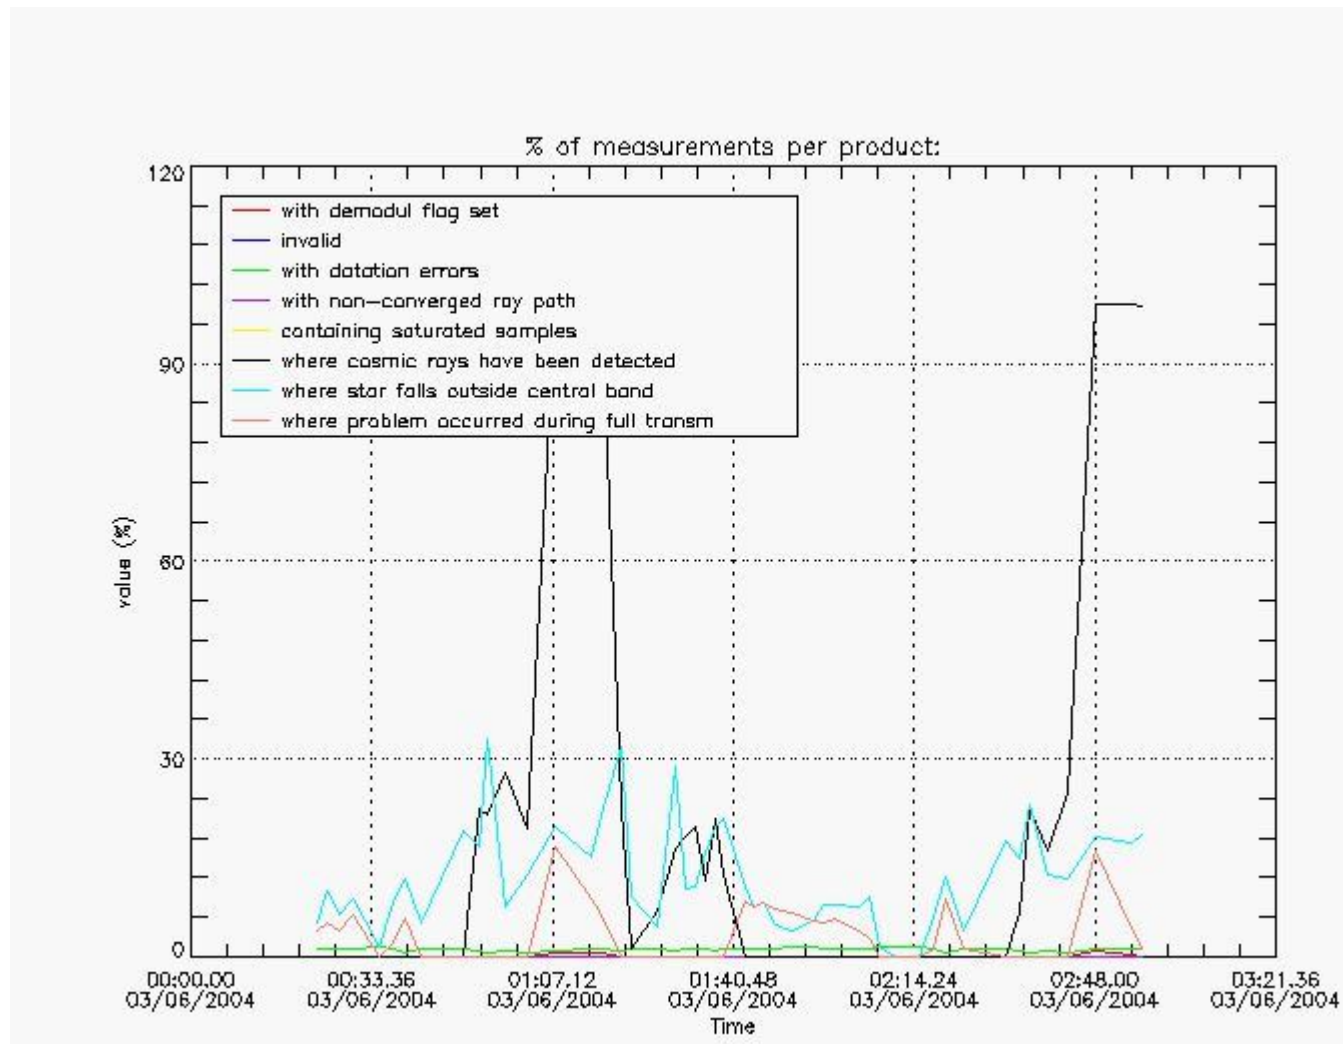

At least one measurement with demodulation flag set:	14.2857 %
Reference spectrum computed from DB:	0.00000 %
Reference spectrum with small number of measurements:	0.00000 %
SATU data not used:	0.00000 %

5.2 Plot quality information per product (time dependant)

5.3 Plot quality information per product (world map)