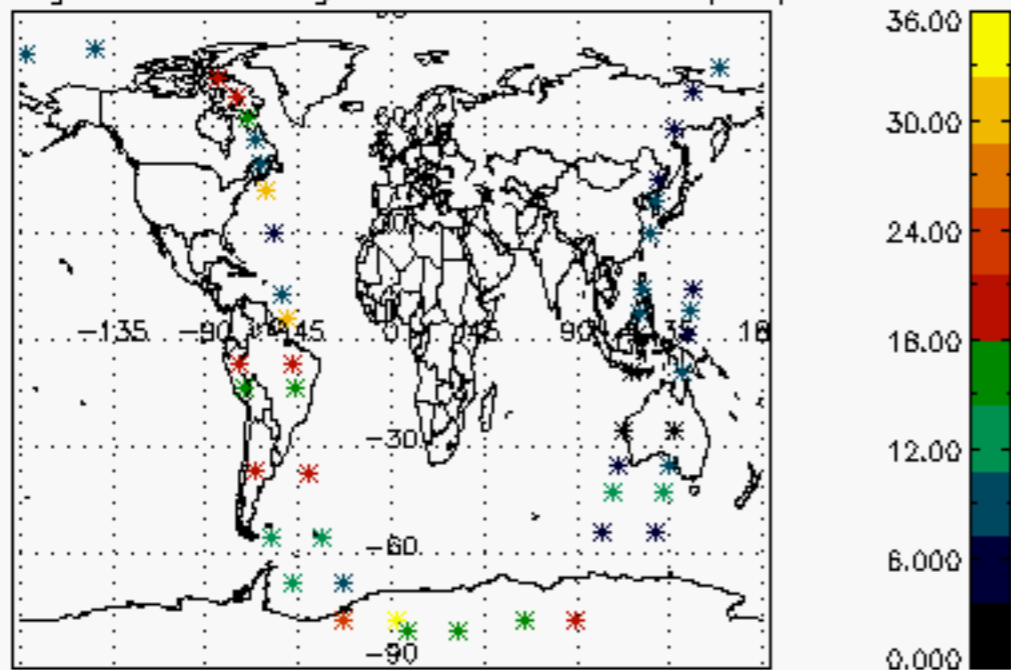

Percentage of star falling outside central band per profile