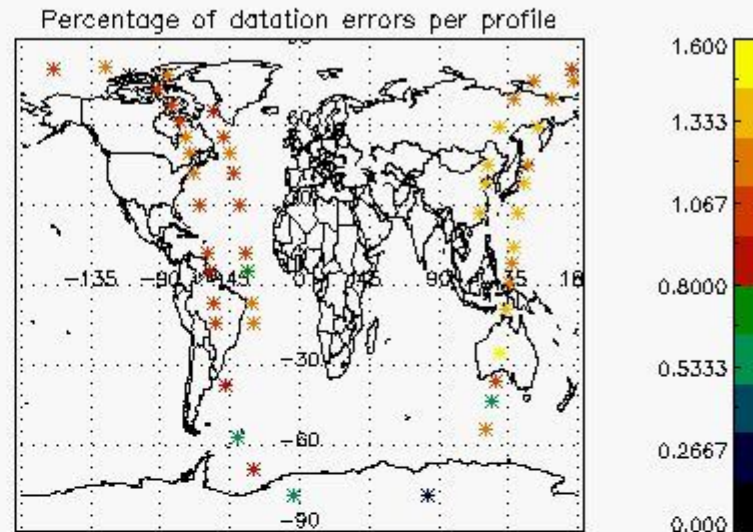

6. Statistics and plot of tangent altitude of the last measurement (DARK & BRIGHT products without errors)

6.1 Statistics on tangent altitude lost:

Statistics	DARK	BRIGHT	TWILIGHT
Mean:	14.009	19.296	29.562
St. deviation:	4.2549	3.8941	40.881
Maximum:	18.932	30.896	112.48
Minimum:	4.1084	11.454	6.5506
Number of data:	13.000	31.000	6.0000

6.2 Plot for DARK limb products