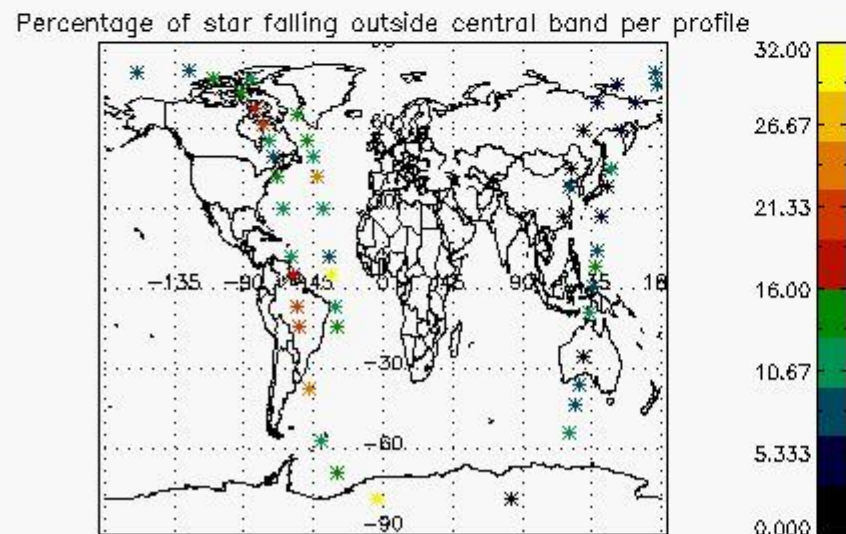

5.2 Plot quality information per product (time dependant)

5.3 Plot quality information per product (world map)

6. Statistics and plot of tangent altitude of the last measurement (DARK & BRIGHT products without errors)