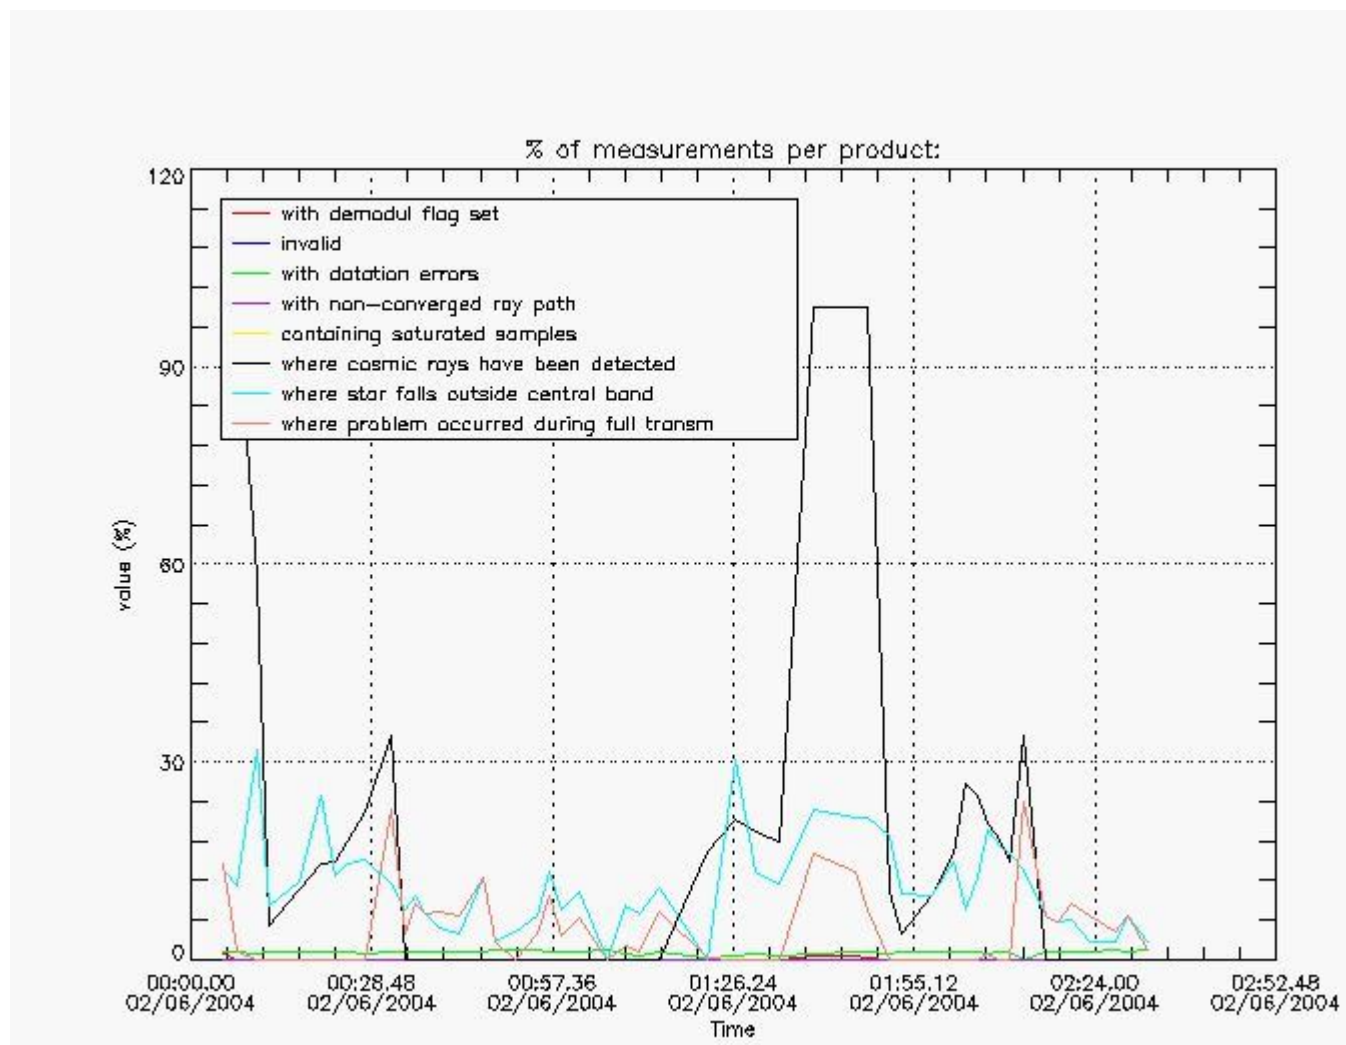

At least one measurement with demodulation flag set:	14.0000 %
Reference spectrum computed from DB:	0.00000 %
Reference spectrum with small number of measurements:	0.00000 %
SATU data not used:	0.00000 %

5.2 Plot quality information per product (time dependant)

5.3 Plot quality information per product (world map)