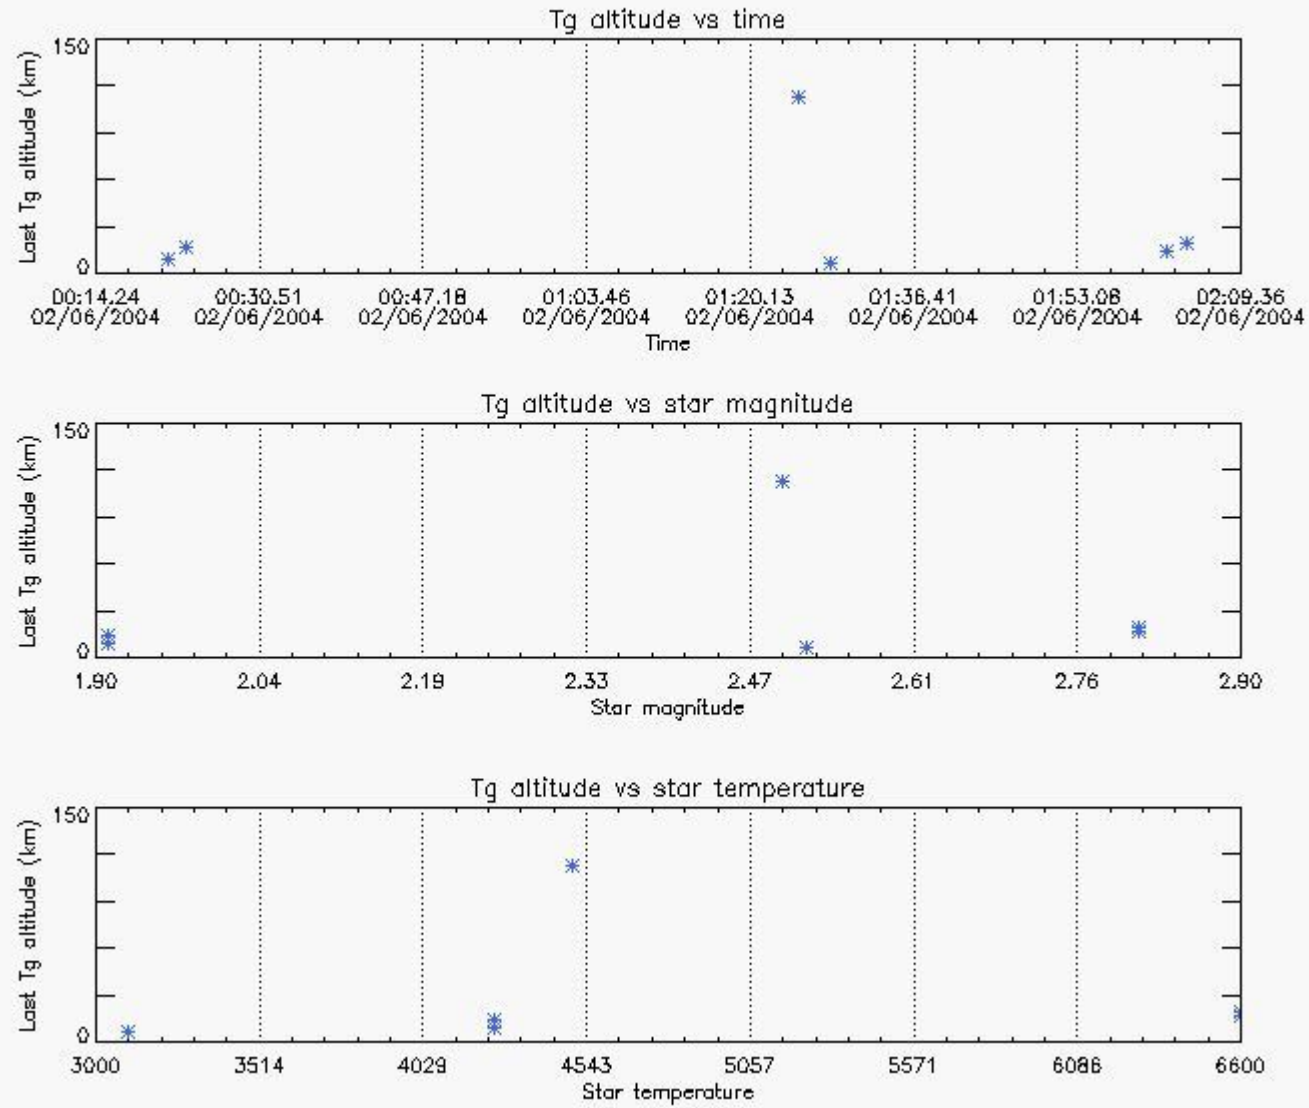

6.2 Plot for DARK limb products

Tangent altitude at which the star is lost

6.3 Plot for BRIGHT limb products

Tangent altitude at which the star is lost

6.3 Plot for TWILIGHT limb products

Tangent altitude at which the star is lost