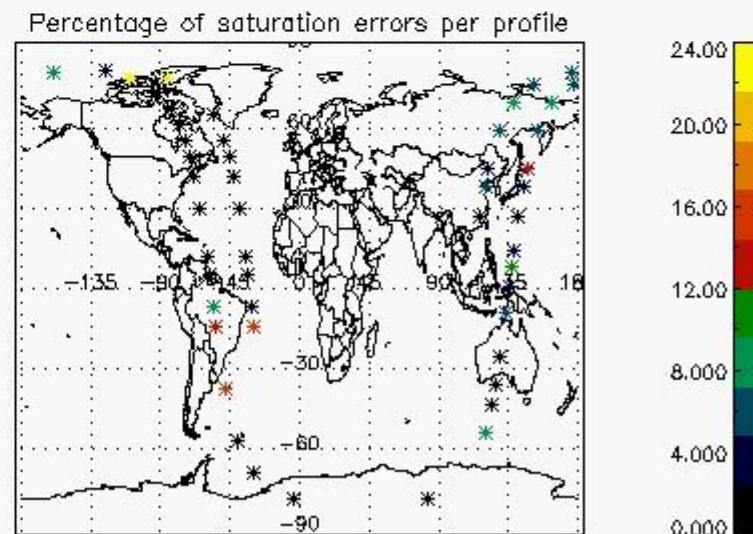

6. Statistics and plot of tangent altitude of the last measurement (DARK & BRIGHT products without errors)

6.1 Statistics on tangent altitude lost:

Statistics	DARK	BRIGHT	TWILIGHT
Mean:	14.009	19.296	29.562
St. deviation:	4.2549	3.8941	40.881
Maximum:	18.932	30.896	112.48
Minimum:	4.1084	11.454	6.5506
Number of data:	13.000	31.000	6.0000

6.2 Plot for DARK limb products