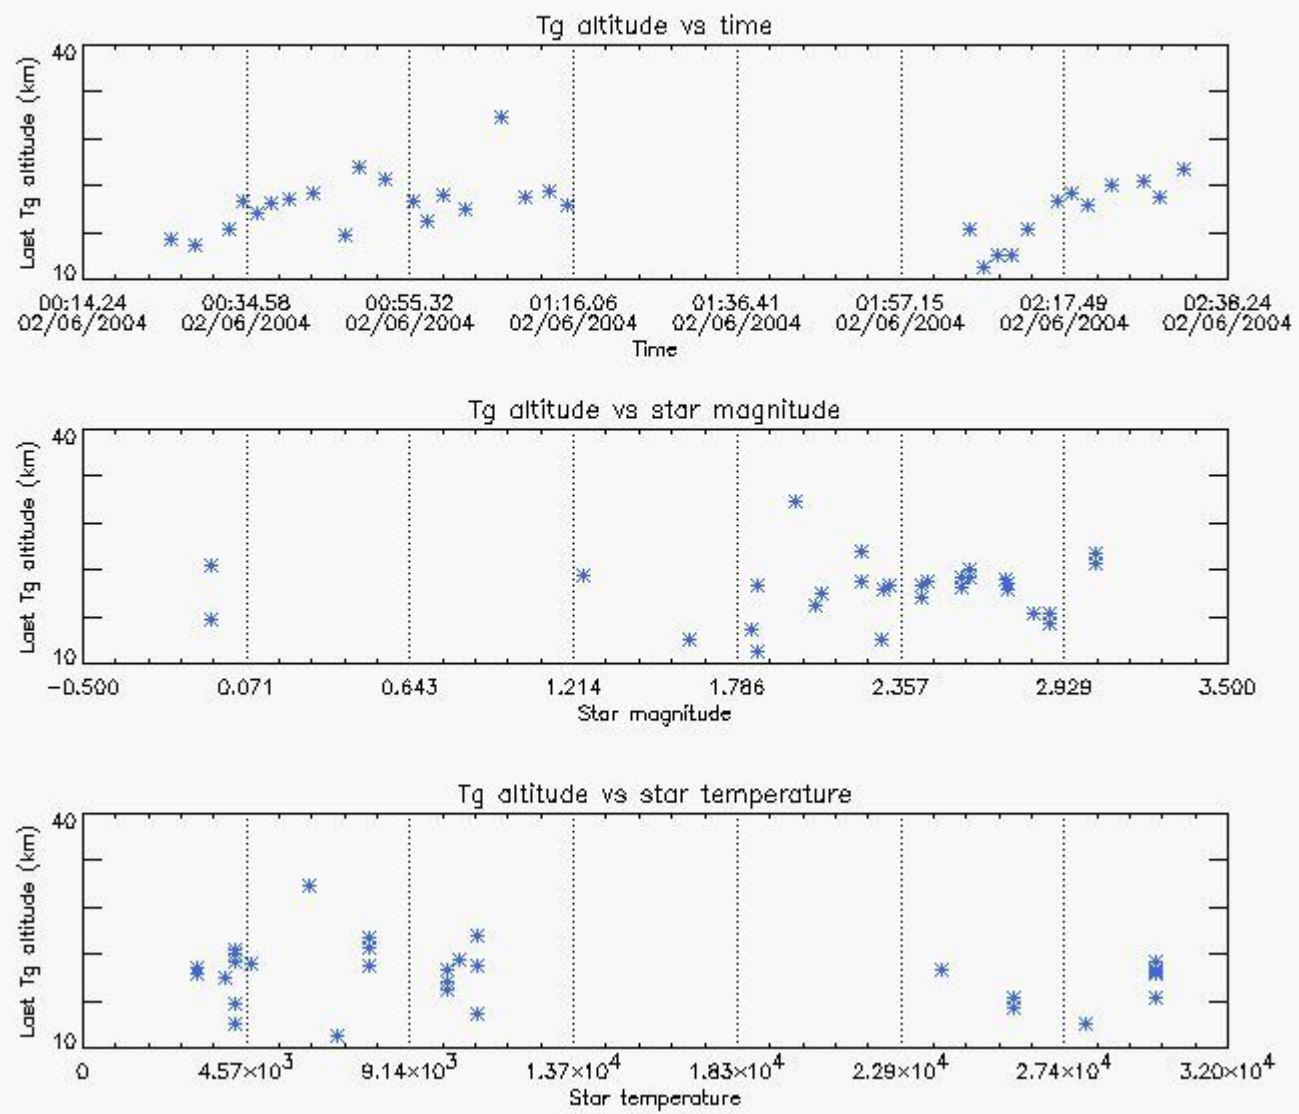

6.1 Statistics on tangent altitude lost:

Statistics	DARK	BRIGHT	TWILIGHT
Mean:	14.009	19.296	29.562
St. deviation:	4.2549	3.8941	40.881
Maximum:	18.932	30.896	112.48
Minimum:	4.1084	11.454	6.5506
Number of data:	13.000	31.000	6.0000

6.2 Plot for DARK limb products

Tangent altitude at which the star is lost

6.3 Plot for BRIGHT limb products

Tangent altitude at which the star is lost

6.3 Plot for TWILIGHT limb products

Tangent altitude at which the star is lost