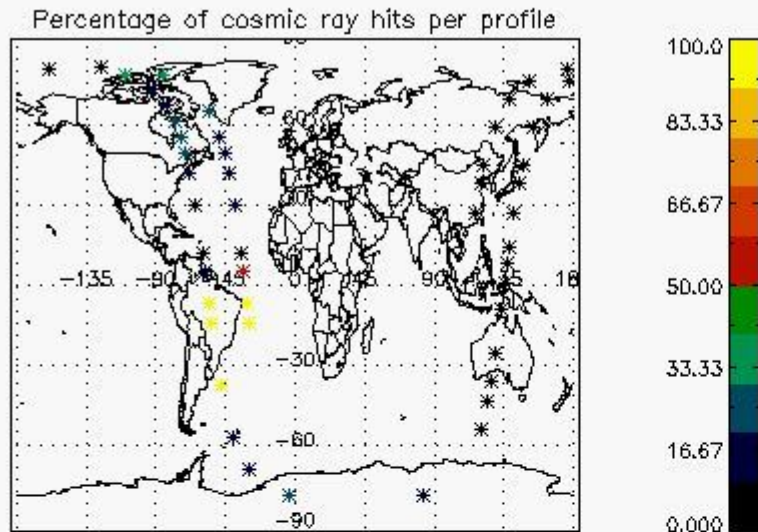

6. Statistics and plot of tangent altitude of the last measurement (DARK & BRIGHT products without errors)

6.1 Statistics on tangent altitude lost:

Statistics	DARK	BRIGHT	TWILIGHT
Mean:	14.009	19.296	29.562
St. deviation:	4.2549	3.8941	40.881
Maximum:	18.932	30.896	112.48
Minimum:	4.1084	11.454	6.5506
Number of data:	13.000	31.000	6.0000

6.2 Plot for DARK limb products