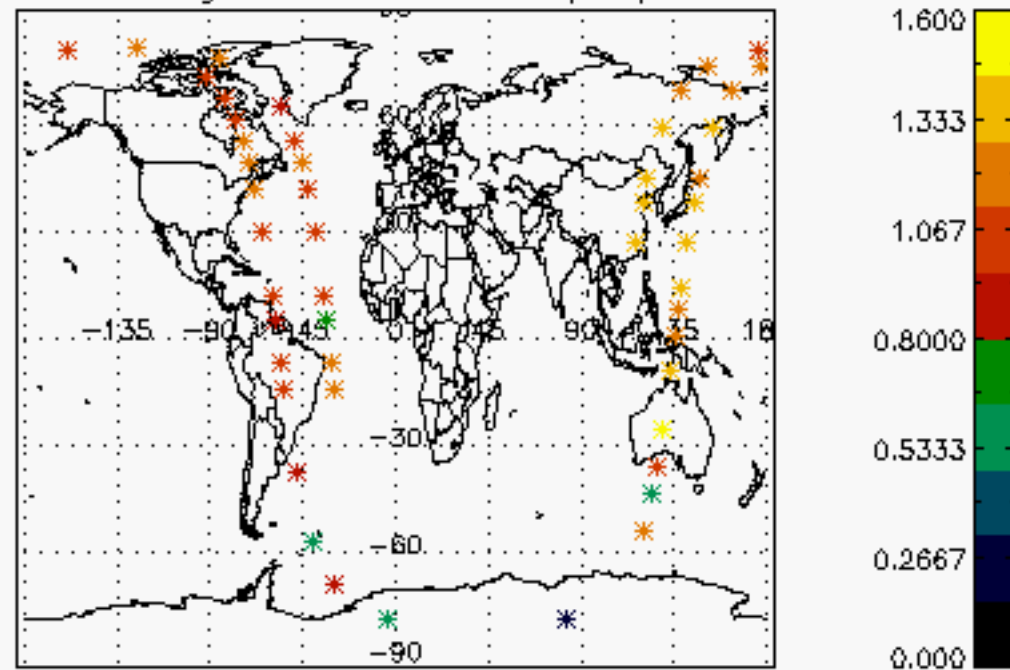

Percentage of datation errors per profile