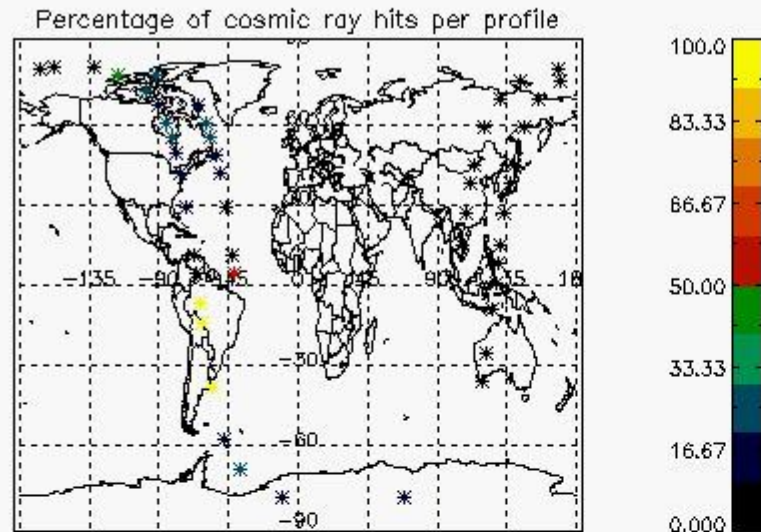

6. Statistics and plot of tangent altitude of the last measurement (DARK & BRIGHT products without errors)

6.1 Statistics on tangent altitude lost:

Statistics	DARK	BRIGHT	TWILIGHT
Mean:	14.292	19.186	29.075
St. deviation:	5.0575	4.4797	40.062
Maximum:	20.289	28.246	110.33
Minimum:	4.6891	7.3753	6.9456
Number of data:	11.000	32.000	6.0000

6.2 Plot for DARK limb products