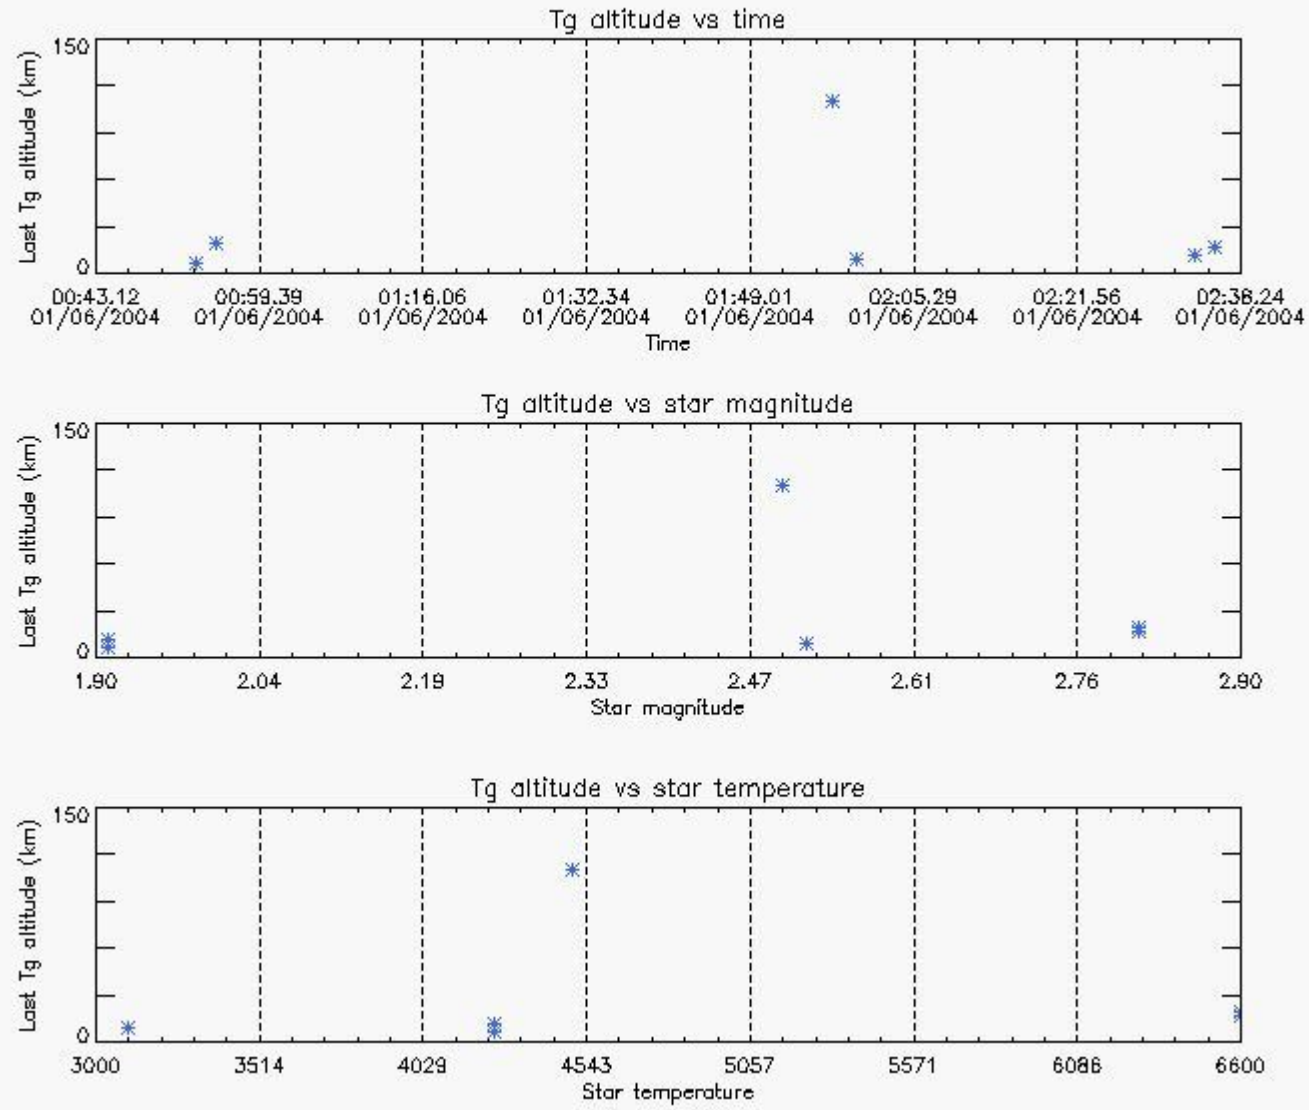

### 6.2 Plot for DARK limb products

Tangent altitude at which the star is lost

6.3 Plot for BRIGHT limb products

Tangent altitude at which the star is lost

6.3 Plot for TWILIGHT limb products

Tangent altitude at which the star is lost