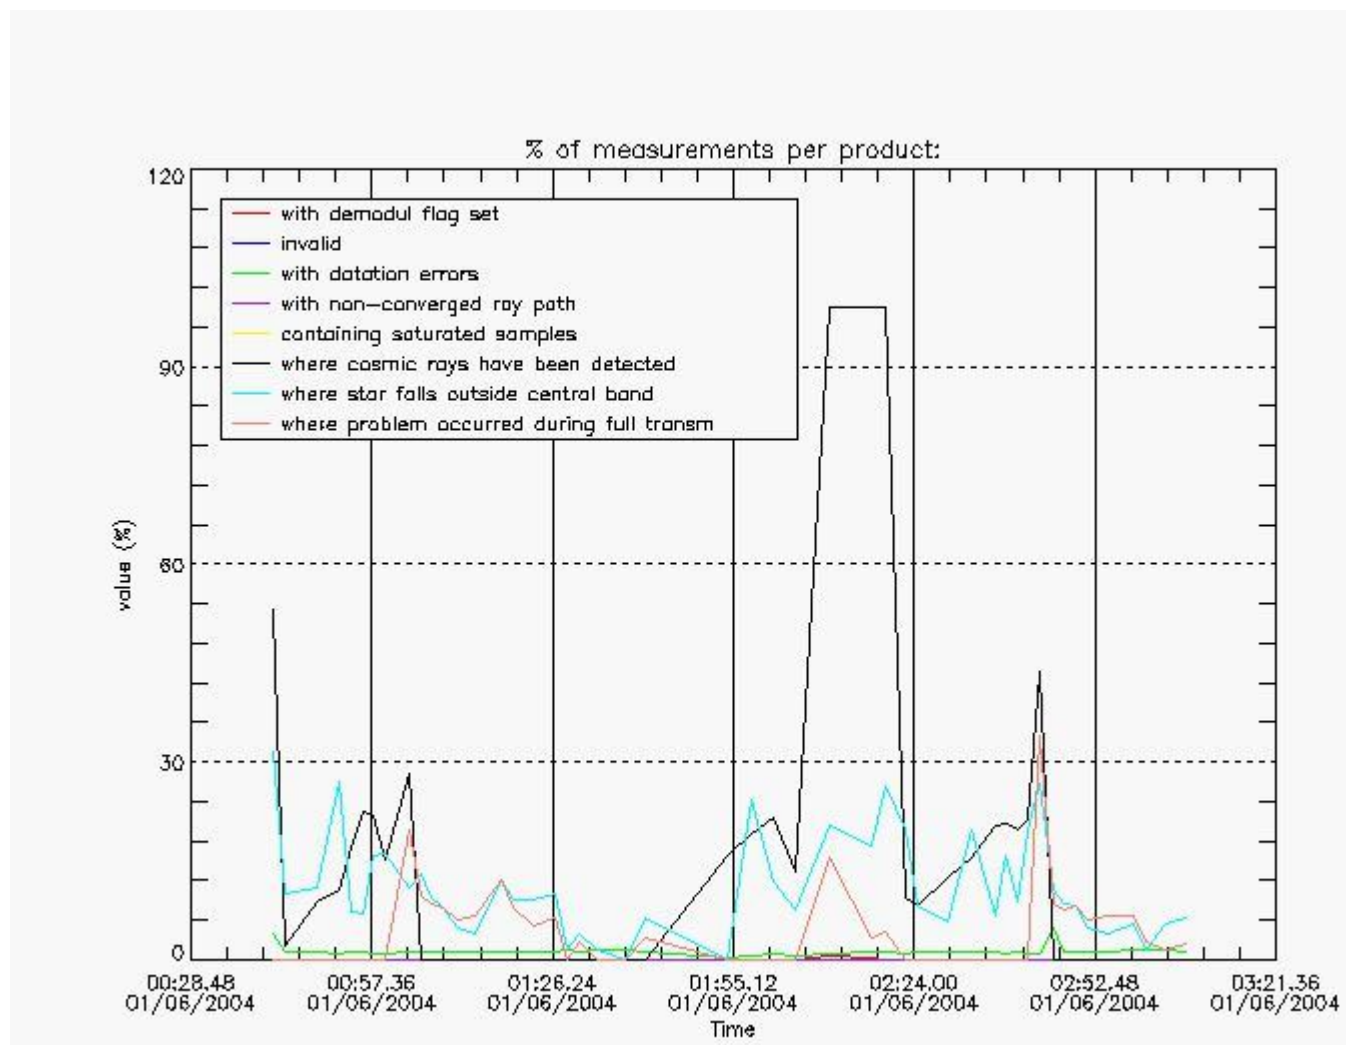

At least one measurement with demodulation flag set:	8.16327 %
Reference spectrum computed from DB:	0.00000 %
Reference spectrum with small number of measurements:	0.00000 %
SATU data not used:	0.00000 %

5.2 Plot quality information per product (time dependant)

5.3 Plot quality information per product (world map)