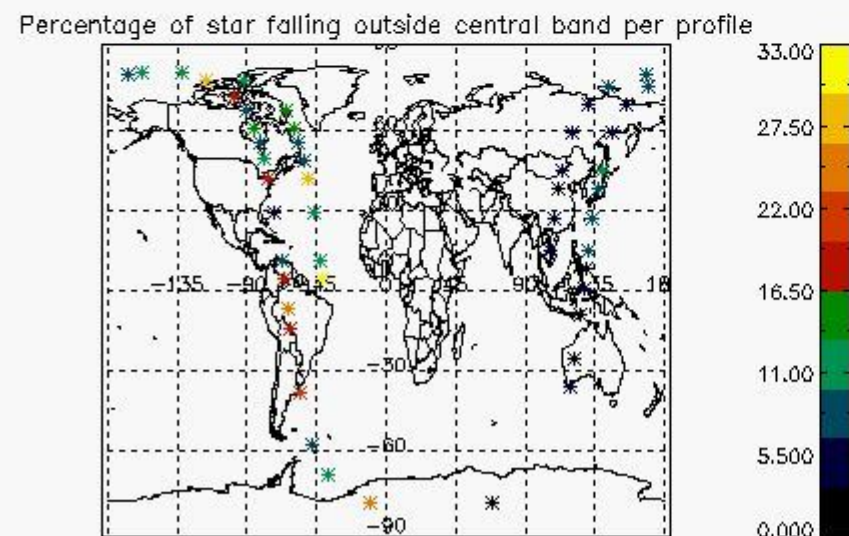

6. Statistics and plot of tangent altitude of the last measurement (DARK & BRIGHT products without errors)

6.1 Statistics on tangent altitude lost:

Statistics	DARK	BRIGHT	TWILIGHT
Mean:	14.292	19.186	29.075
St. deviation:	5.0575	4.4797	40.062
Maximum:	20.289	28.246	110.33
Minimum:	4.6891	7.3753	6.9456
Number of data:	11.000	32.000	6.0000

6.2 Plot for DARK limb products