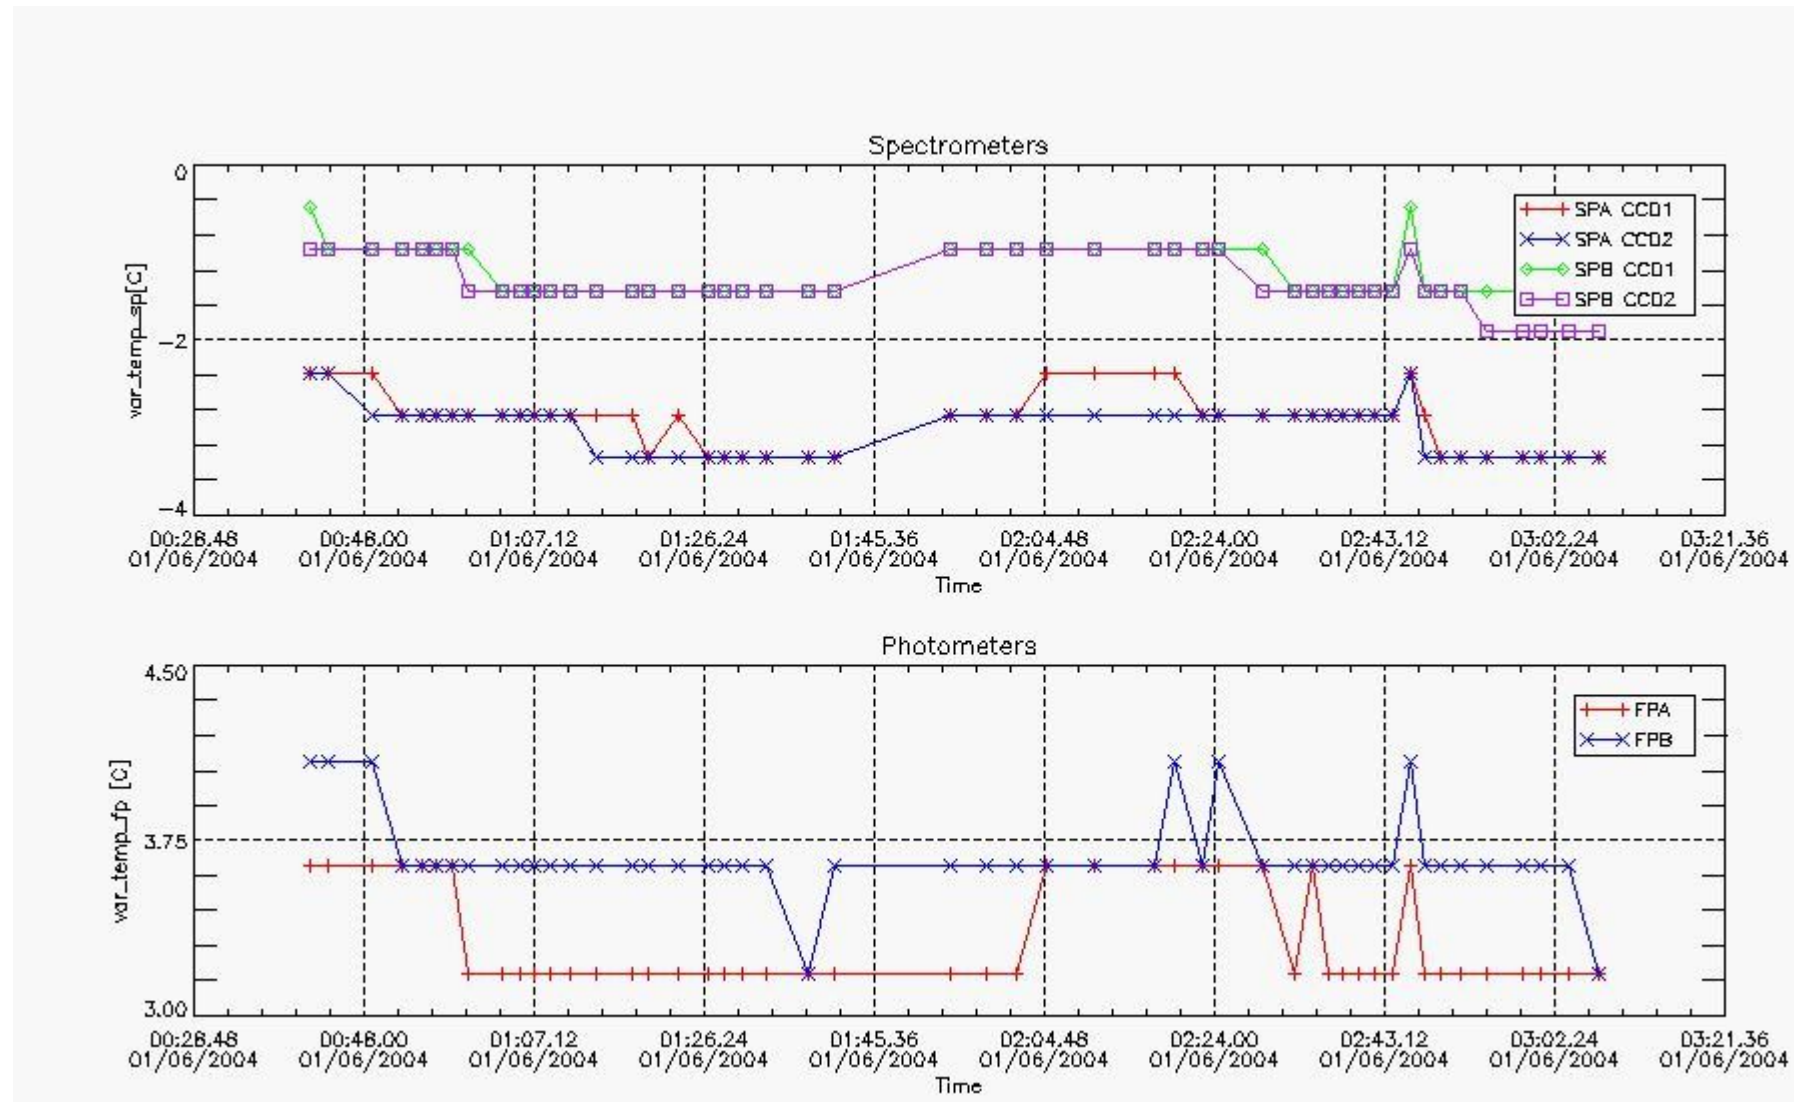

3. Plot of GOMOS spectrometers and photometers temperatures from level 1b data

4. Overview of dark signal processing per product

The Dark Charge (DC) is a temperature-dependant signal added to the useful measurements and it is therefore subtracted from them during the processing. There are two phenomena that produce a continuous increase of the DC: the "hot pixels" (a pixel is "hot" when its DC exceeds by a significant amount its value measured on ground at the same temperature) and the "Random Telegraphic Signal" (abrupt change positive or negative of the CCD pixel signal, random in time, affecting only the DC part of the signal and not the photon generated signal).

In this section a list of products that did not use the Dark Sky Area (DSA) observation for the DC computation is given. It is also provided the mean DC plot per product for dark limb products with no error flag set.

4.1 These products did not use the DSA observation for DC computation:

Product name	DC information
GOM_TRA_1PNPDE20040601_004159_000000622027_00203_11780_0000.N1	DC map with no T dep. (12)
GOM_TRA_1PNPDE20040601_004351_000000502027_00203_11780_0001.N1	DC map used (0)
GOM_TRA_1PNPDE20040601_004849_000000462027_00203_11780_0002.N1	DC map used (0)
GOM_TRA_1PNPDE20040601_005223_000000522027_00203_11780_0003.N1	DC map used (0)
GOM_TRA_1PNPDE20040601_005427_000000422027_00203_11780_0004.N1	DC map used (0)
GOM_TRA_1PNPDE20040601_005614_000000432027_00203_11780_0005.N1	DC map used (0)
GOM_TRA_1PNPDE20040601_005753_000000512027_00203_11780_0006.N1	DC map used (0)
GOM_TRA_1PNPDE20040601_005941_000000532027_00203_11780_0007.N1	DC map used (0)

4.2 Plot of mean dark charges per product: only products in DARK limb conditions without errors are used