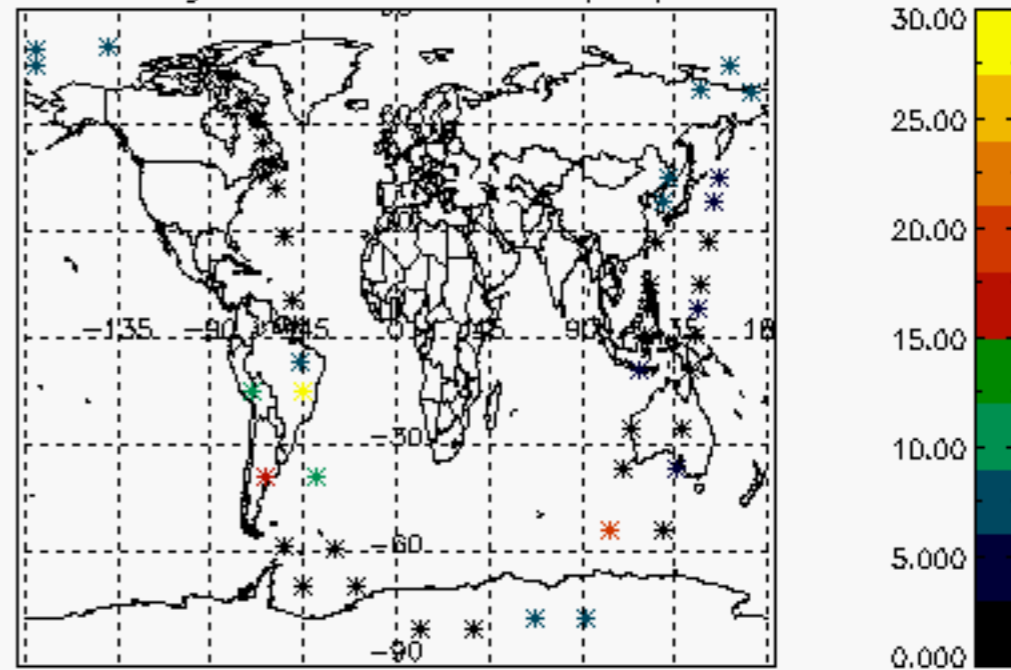

Percentage of cosmic ray hits per profile

Percentage of datation errors per profile

Percentage of star falling outside central band per profile

Percentage of saturation errors per profile

Tangent altitude at which the star is lost