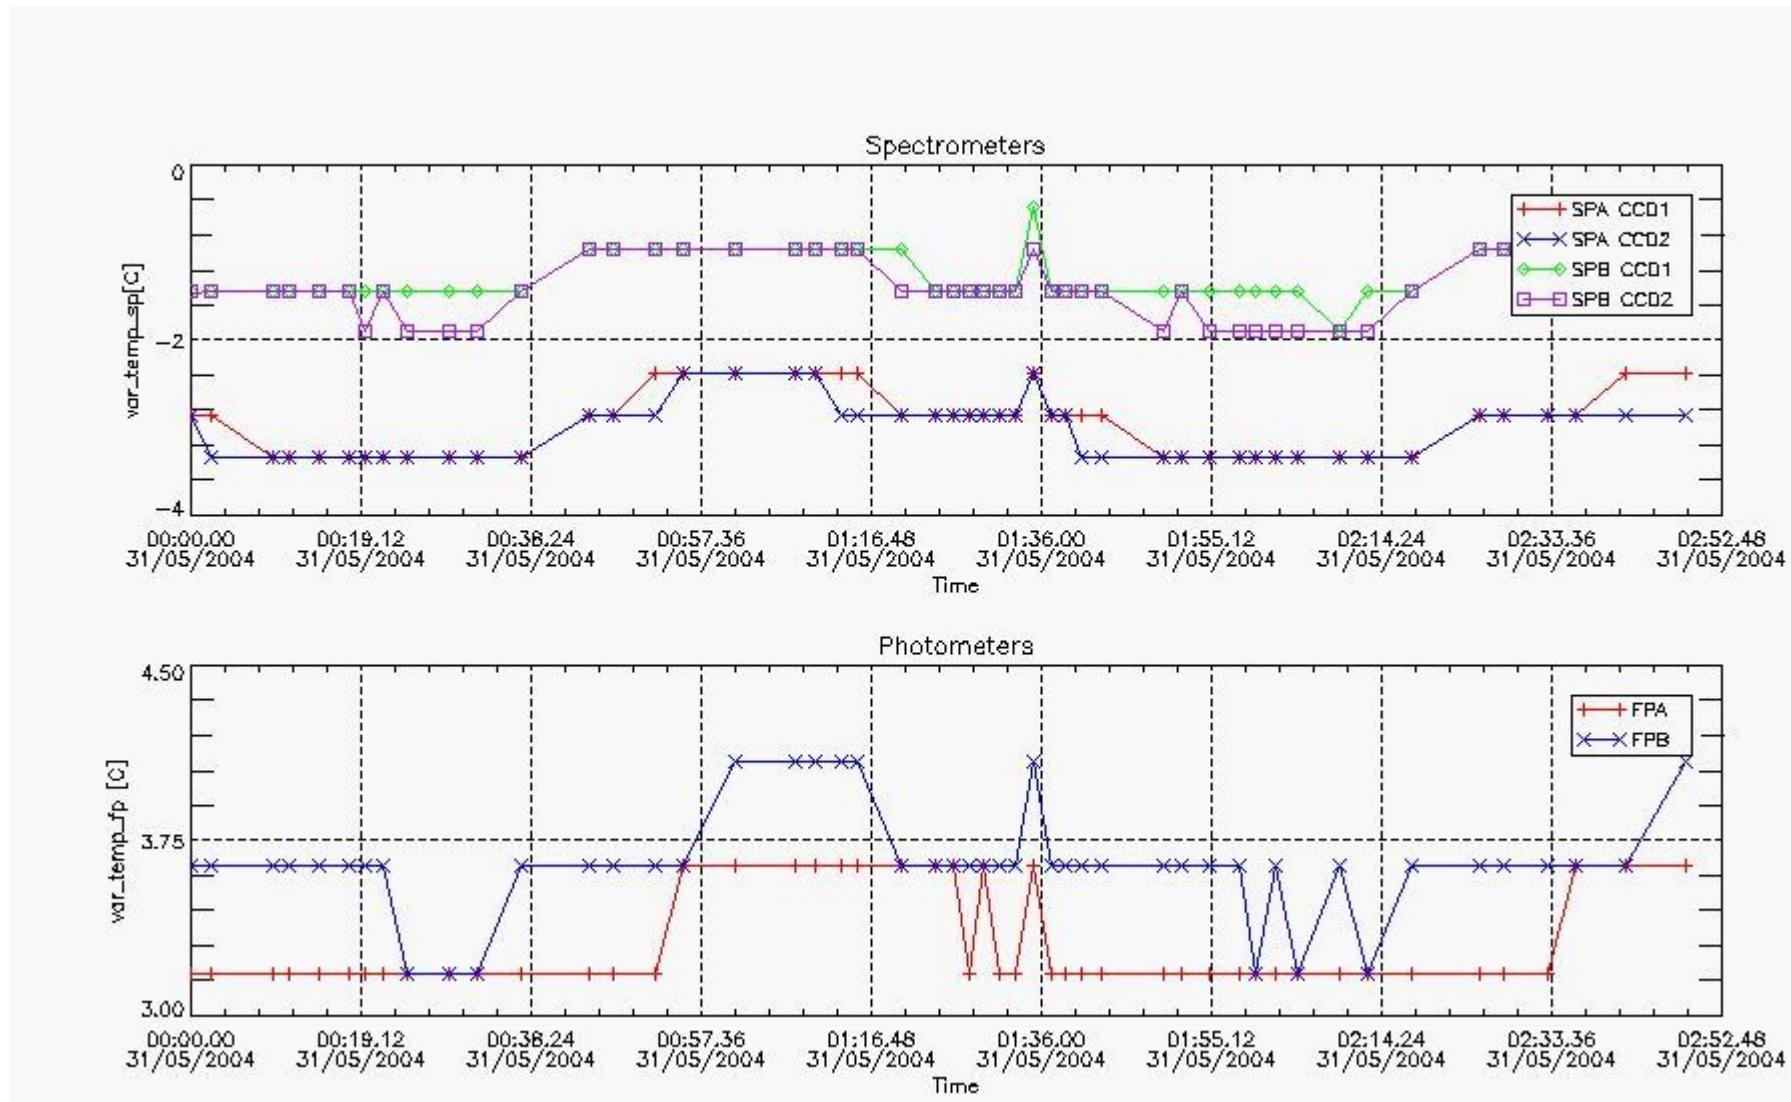

3. Plot of GOMOS spectrometers and photometers temperatures from level 1b data

4. Overview of dark signal processing per product

The Dark Charge (DC) is a temperature-dependant signal added to the useful measurements and it is therefore subtracted from them during the processing. There are two phenomena that produce a continuous increase of the DC: the "hot pixels" (a pixel is "hot" when its DC exceeds by a significant amount its value measured on ground at the same temperature) and the "Random Telegraphic Signal" (abrupt change positive or negative of the CCD pixel signal, random in time, affecting only the DC part of the signal and not the photon generated signal).

In this section a list of products that did not use the Dark Sky Area (DSA) observation for the DC computation is given. It is also provided the mean DC plot per product for dark limb products with no error flag set.

4.1 All products used the DSA observation for the DC computation

4.2 Plot of mean dark charges per product: only products in DARK limb conditions without errors are used