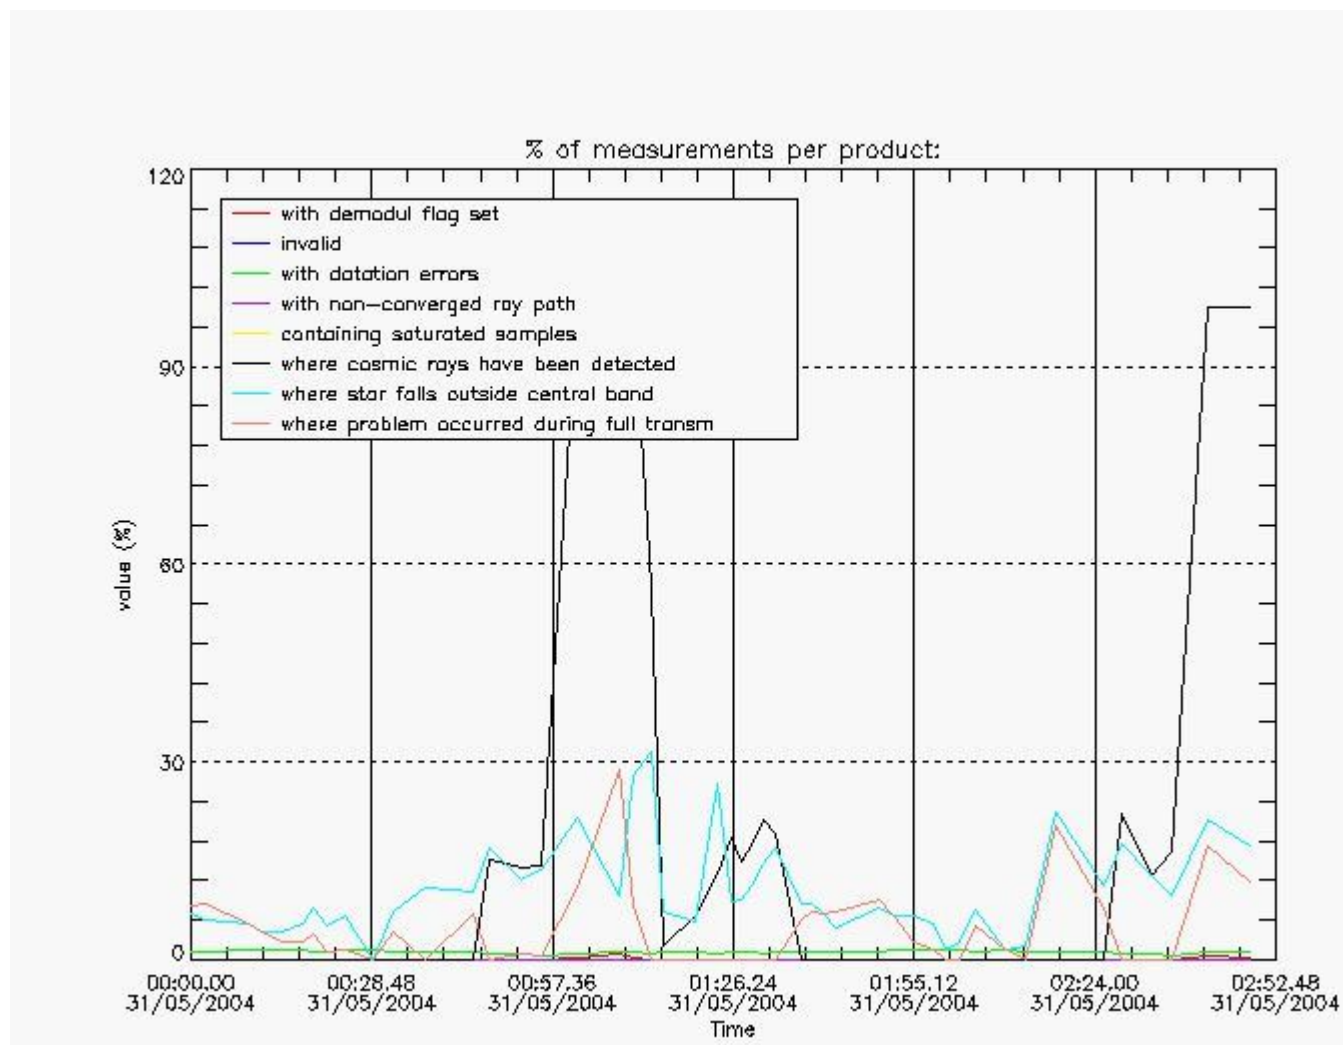

At least one measurement with demodulation flag set:	14.5833 %
Reference spectrum computed from DB:	0.00000 %
Reference spectrum with small number of measurements:	0.00000 %
SATU data not used:	0.00000 %

5.2 Plot quality information per product (time dependant)

5.3 Plot quality information per product (world map)