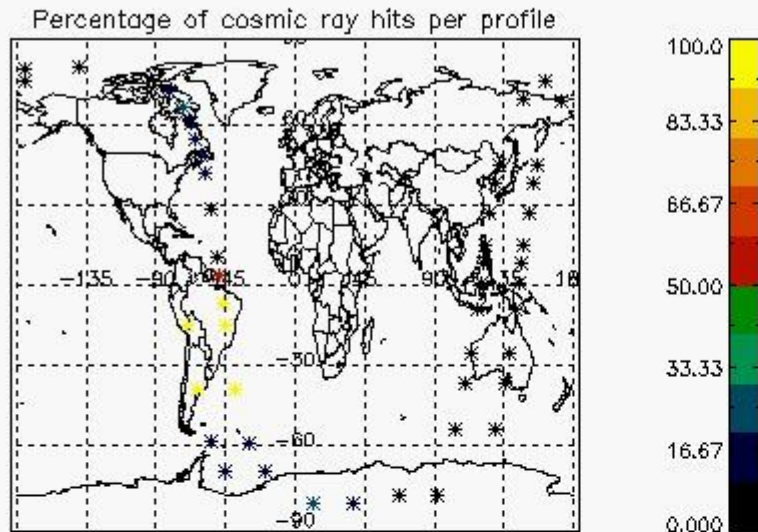

6. Statistics and plot of tangent altitude of the last measurement (DARK & BRIGHT products without errors)

6.1 Statistics on tangent altitude lost:

Statistics	DARK	BRIGHT	TWILIGHT
Mean:	14.023	20.250	13.708
St. deviation:	4.8710	3.6349	4.0705
Maximum:	20.369	28.149	18.133
Minimum:	4.4468	11.922	6.8298
Number of data:	12.000	30.000	6.0000

6.2 Plot for DARK limb products