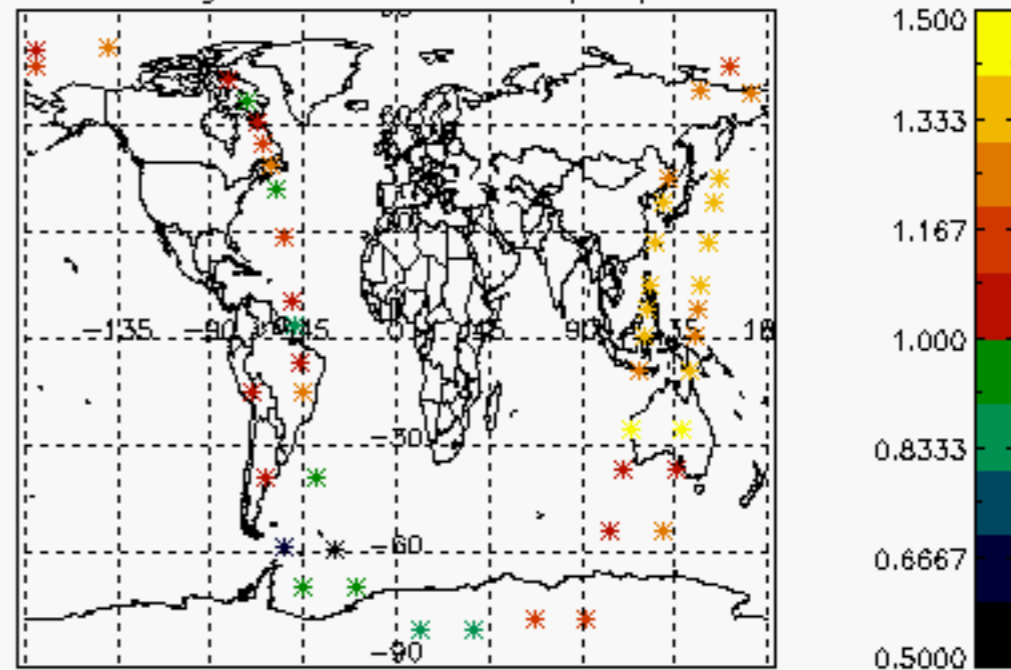

Percentage of datation errors per profile