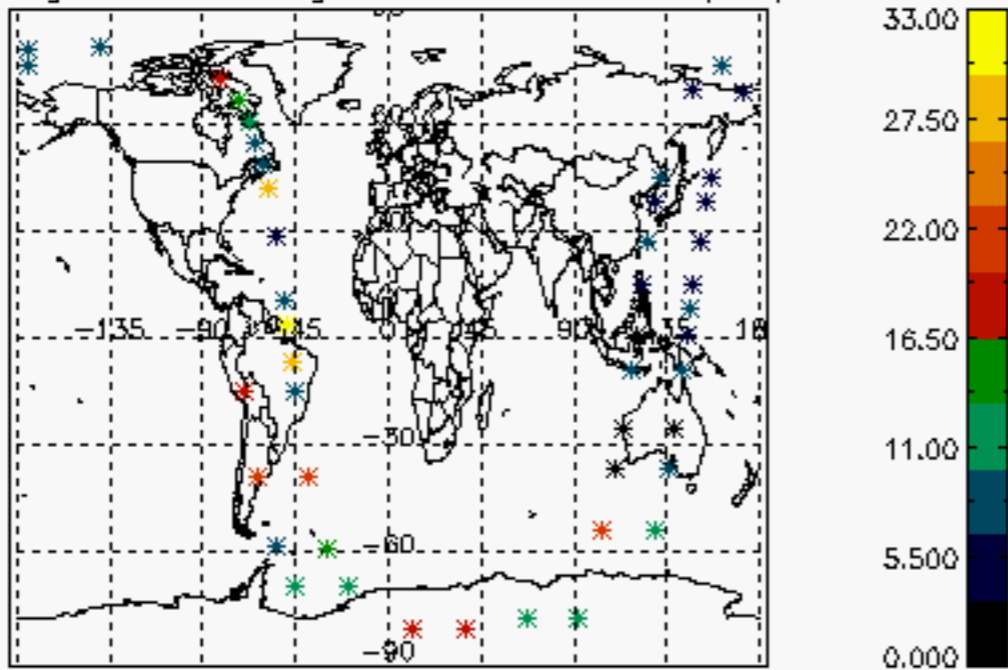

Percentage of star falling outside central band per profile