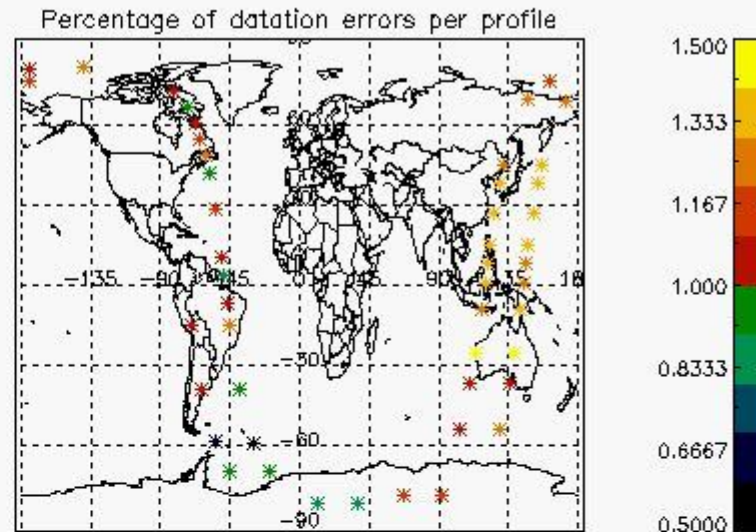

6. Statistics and plot of tangent altitude of the last measurement (DARK & BRIGHT products without errors)

6.1 Statistics on tangent altitude lost:

Statistics	DARK	BRIGHT	TWILIGHT
Mean:	14.023	20.250	13.708
St. deviation:	4.8710	3.6349	4.0705
Maximum:	20.369	28.149	18.133
Minimum:	4.4468	11.922	6.8298
Number of data:	12.000	30.000	6.0000

6.2 Plot for DARK limb products