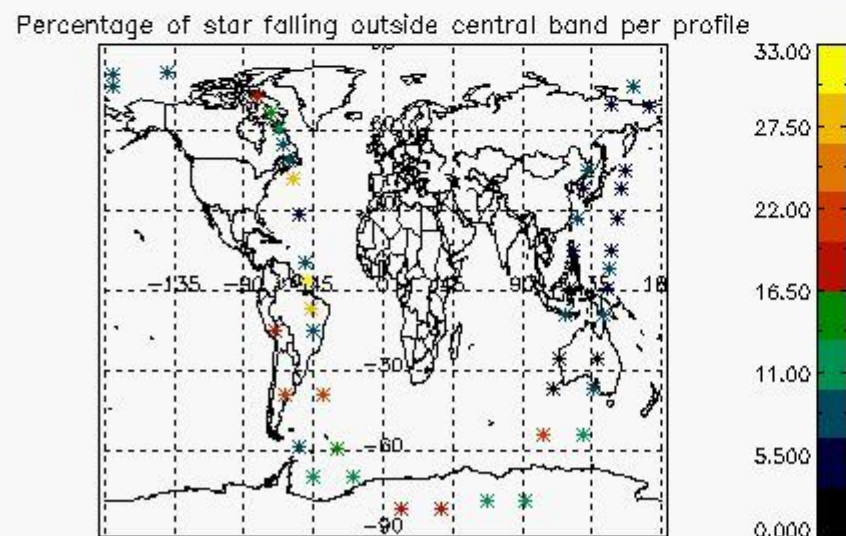

5.2 Plot quality information per product (time dependant)

5.3 Plot quality information per product (world map)

6. Statistics and plot of tangent altitude of the last measurement (DARK & BRIGHT products without errors)