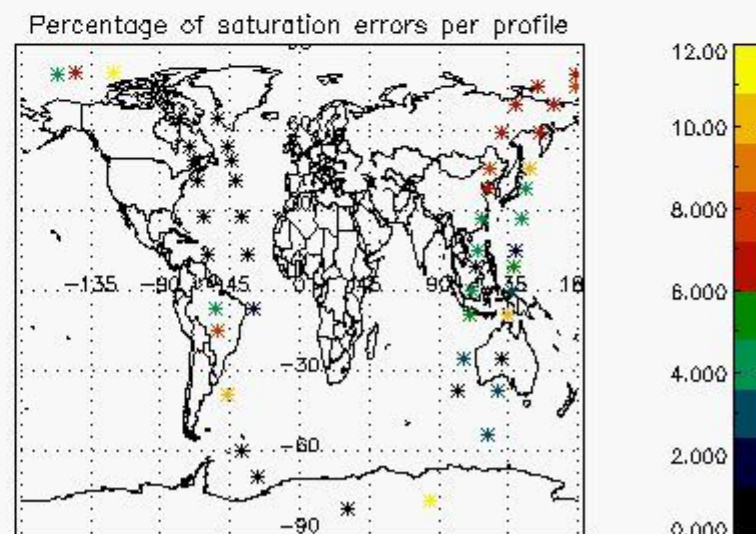

6. Statistics and plot of tangent altitude of the last measurement (DARK & BRIGHT products without errors)

6.1 Statistics on tangent altitude lost:

Statistics	DARK	BRIGHT	TWILIGHT
Mean:	15.269	19.506	13.200
St. deviation:	3.7881	4.3815	4.3638
Maximum:	20.099	27.560	17.772
Minimum:	9.4861	4.4721	6.4459
Number of data:	10.000	34.000	6.0000

6.2 Plot for DARK limb products