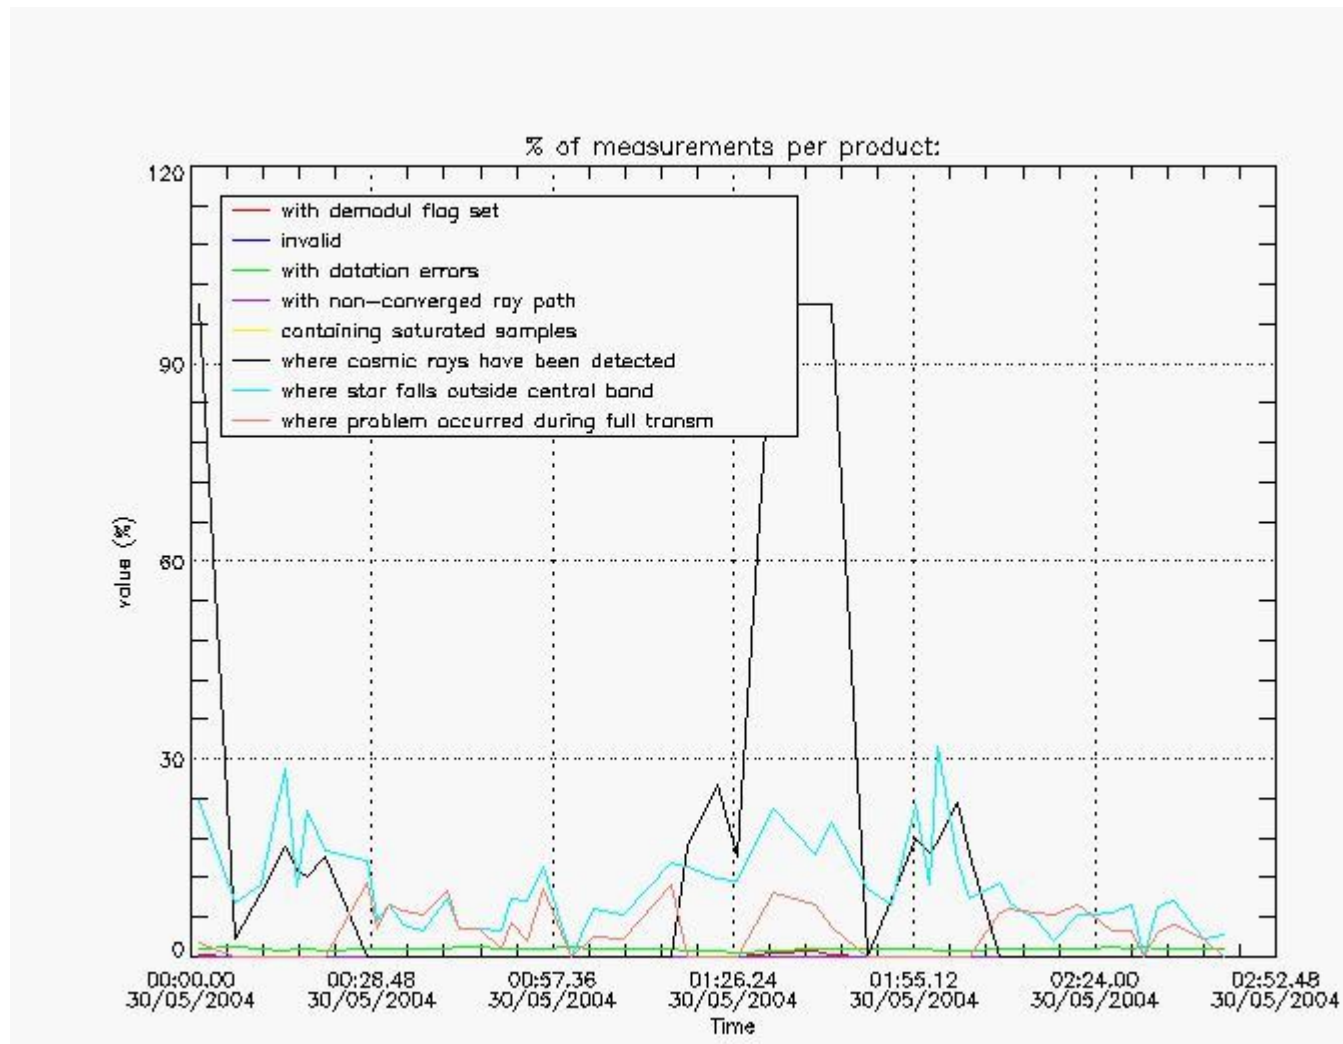

At least one measurement with demodulation flag set:	8.00000 %
Reference spectrum computed from DB:	0.00000 %
Reference spectrum with small number of measurements:	0.00000 %
SATU data not used:	0.00000 %

5.2 Plot quality information per product (time dependant)

5.3 Plot quality information per product (world map)