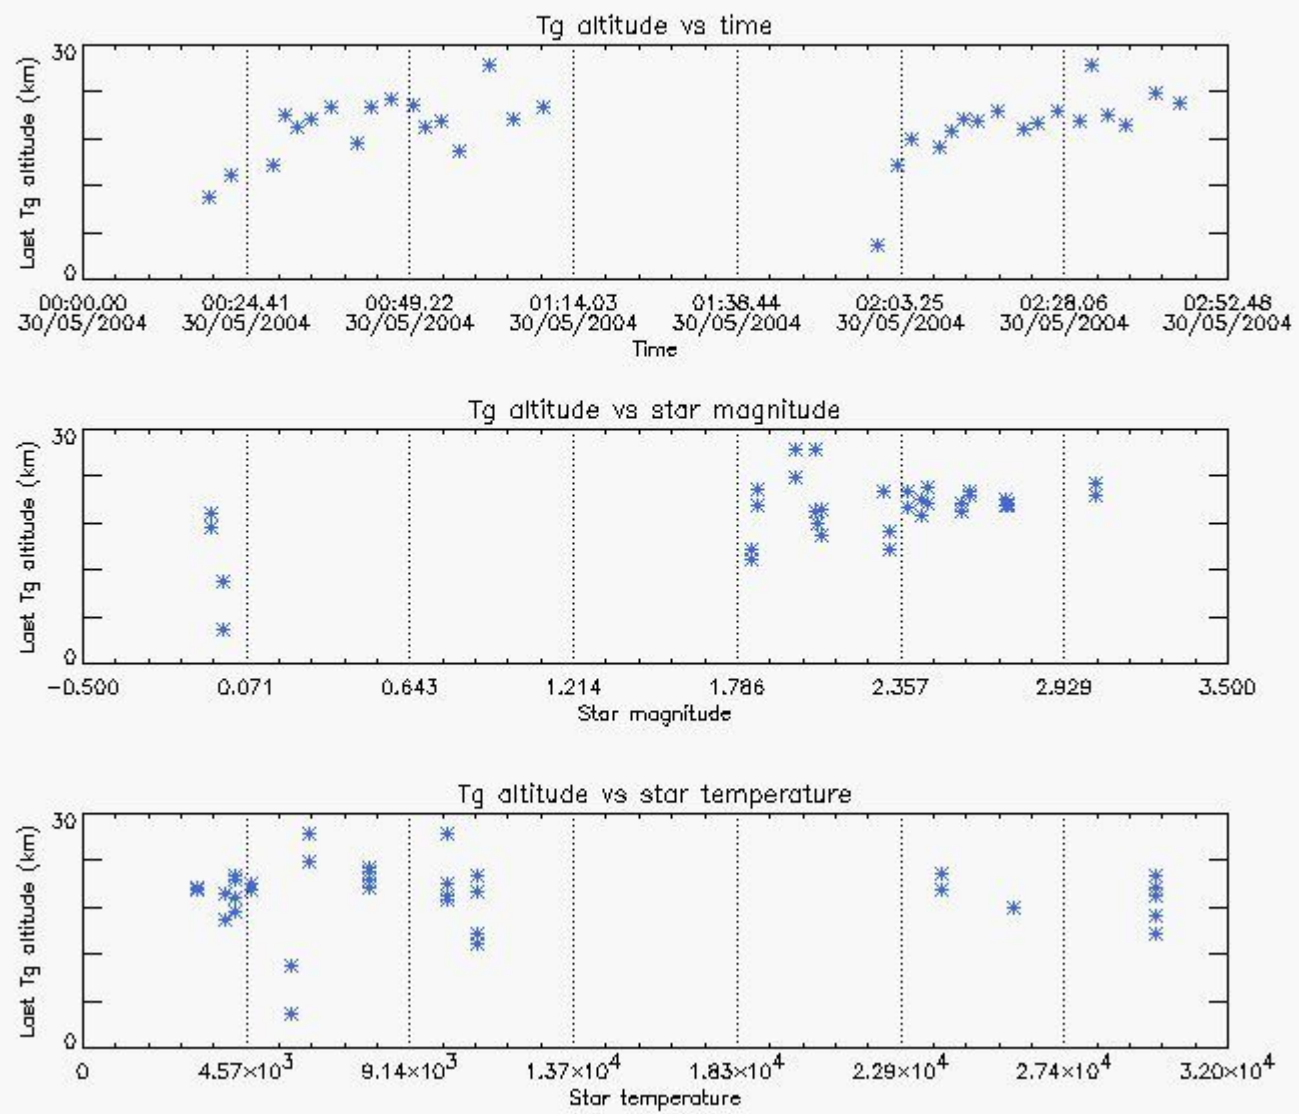

6.1 Statistics on tangent altitude lost:

Statistics	DARK	BRIGHT	TWILIGHT
Mean:	15.269	19.506	13.200
St. deviation:	3.7881	4.3815	4.3638
Maximum:	20.099	27.560	17.772
Minimum:	9.4861	4.4721	6.4459
Number of data:	10.000	34.000	6.0000

6.2 Plot for DARK limb products

Tangent altitude at which the star is lost

6.3 Plot for BRIGHT limb products

Tangent altitude at which the star is lost

6.3 Plot for TWILIGHT limb products

Tangent altitude at which the star is lost