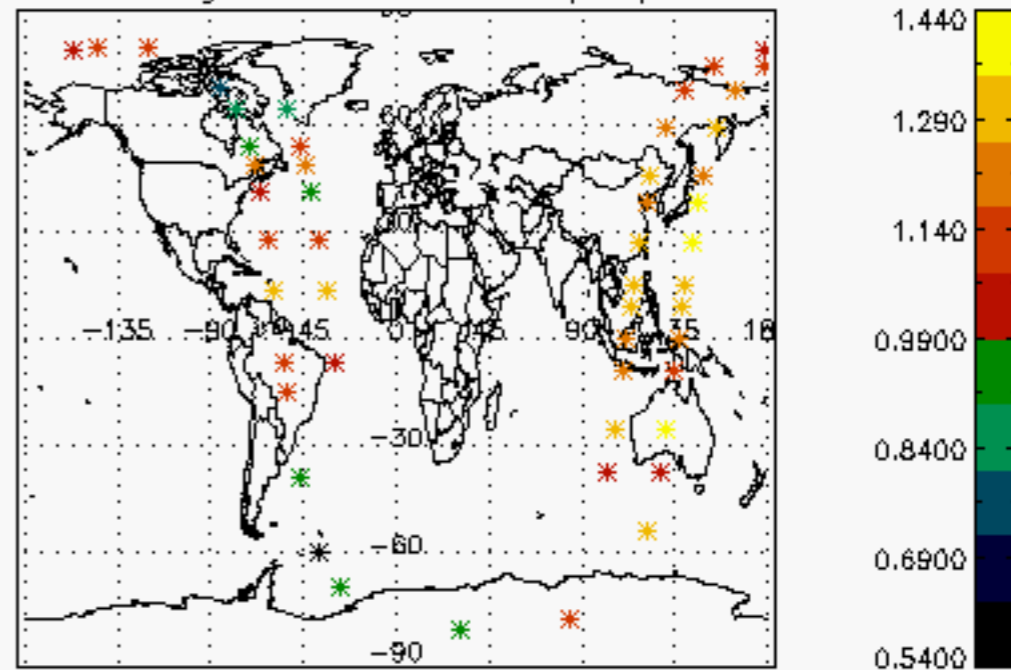

Percentage of datation errors per profile