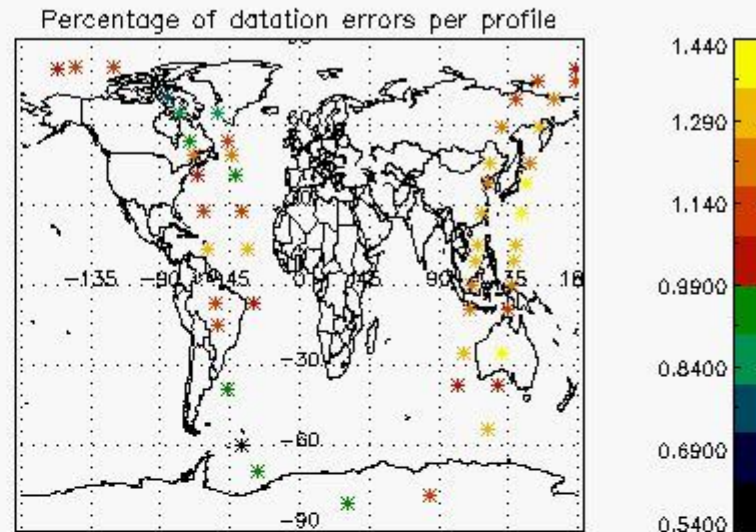

6. Statistics and plot of tangent altitude of the last measurement (DARK & BRIGHT products without errors)

6.1 Statistics on tangent altitude lost:

Statistics	DARK	BRIGHT	TWILIGHT
Mean:	15.269	19.506	13.200
St. deviation:	3.7881	4.3815	4.3638
Maximum:	20.099	27.560	17.772
Minimum:	9.4861	4.4721	6.4459
Number of data:	10.000	34.000	6.0000

6.2 Plot for DARK limb products