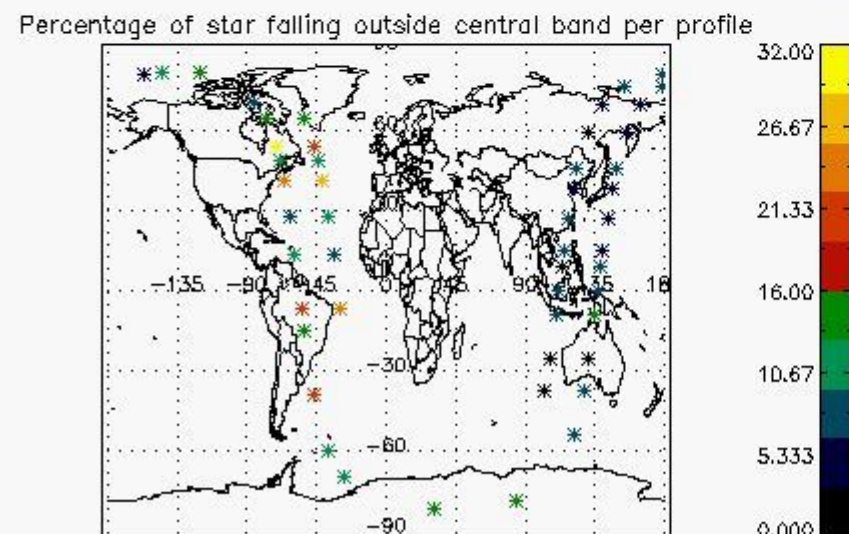

5.2 Plot quality information per product (time dependant)

5.3 Plot quality information per product (world map)

6. Statistics and plot of tangent altitude of the last measurement (DARK & BRIGHT products without errors)