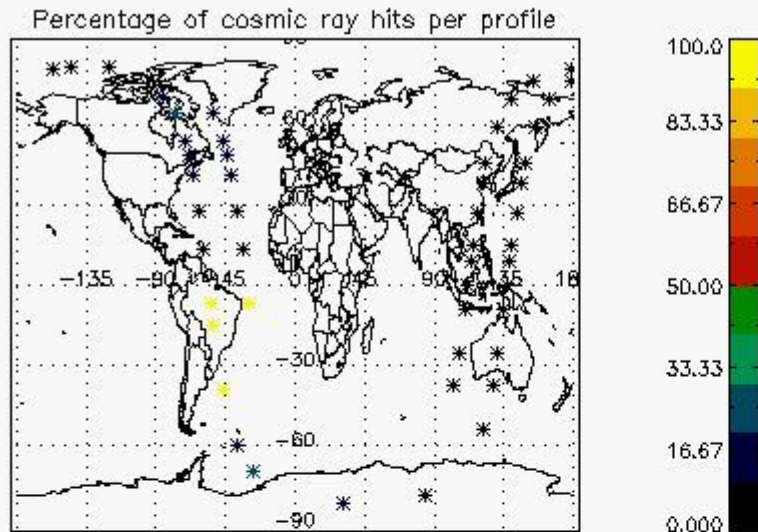

6. Statistics and plot of tangent altitude of the last measurement (DARK & BRIGHT products without errors)

6.1 Statistics on tangent altitude lost:

Statistics	DARK	BRIGHT	TWILIGHT
Mean:	15.269	19.506	13.200
St. deviation:	3.7881	4.3815	4.3638
Maximum:	20.099	27.560	17.772
Minimum:	9.4861	4.4721	6.4459
Number of data:	10.000	34.000	6.0000

6.2 Plot for DARK limb products