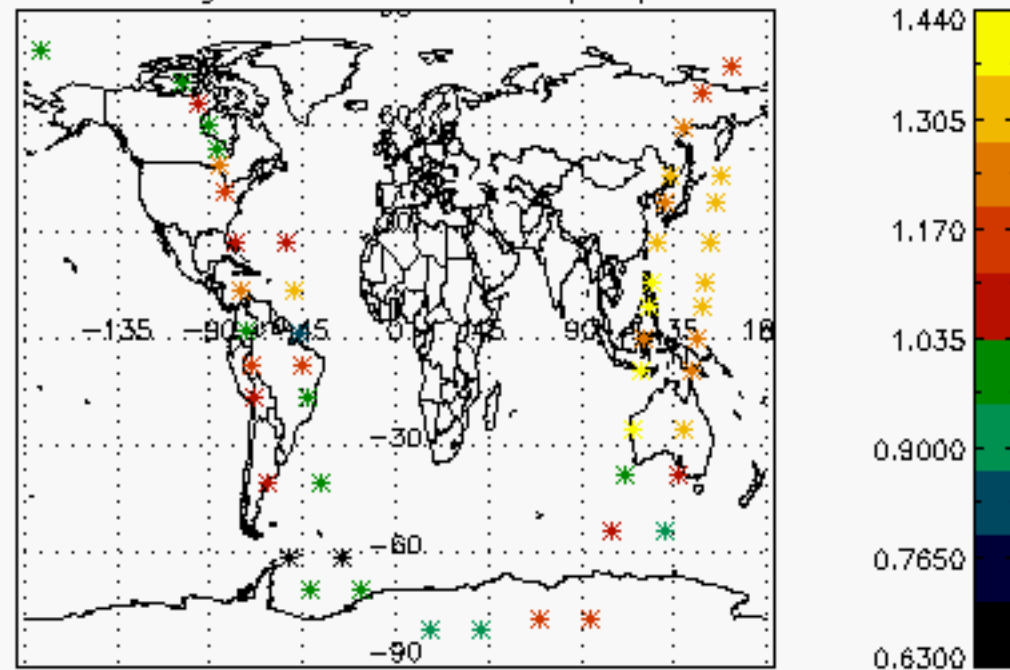

Percentage of datation errors per profile