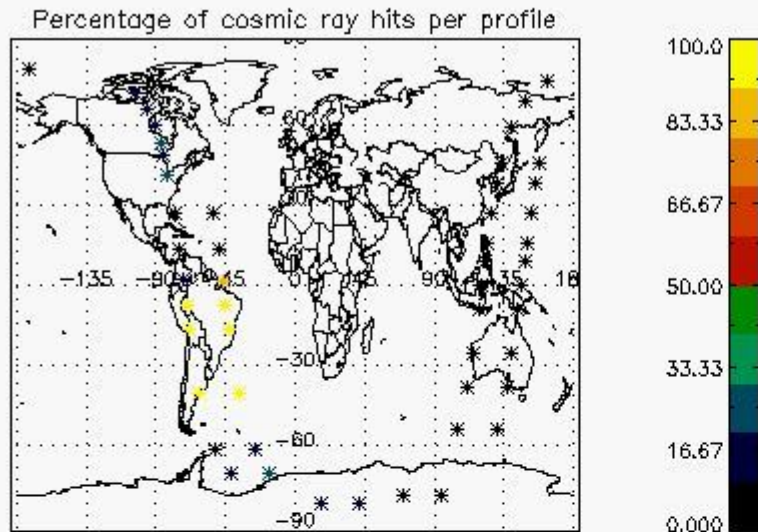

6. Statistics and plot of tangent altitude of the last measurement (DARK & BRIGHT products without errors)

6.1 Statistics on tangent altitude lost:

Statistics	DARK	BRIGHT	TWILIGHT
Mean:	13.673	19.434	15.005
St. deviation:	3.6950	5.3317	2.0772
Maximum:	19.834	26.516	18.436
Minimum:	5.0389	4.8640	11.479
Number of data:	14.000	28.000	8.0000

6.2 Plot for DARK limb products