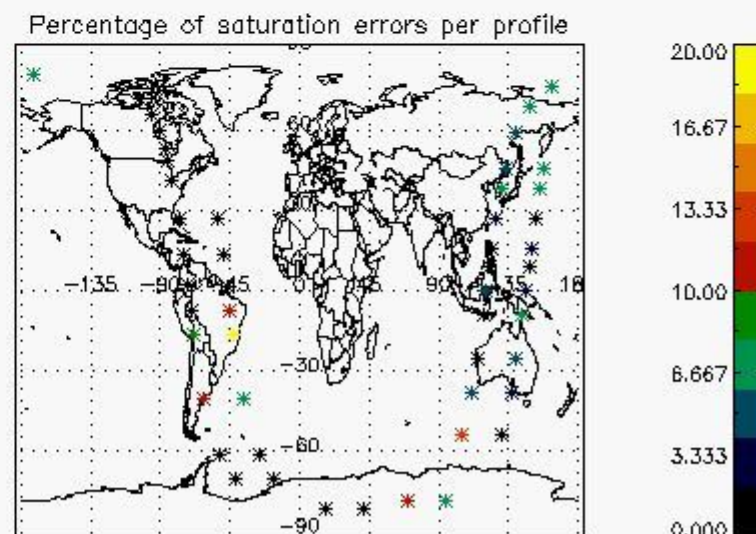

6. Statistics and plot of tangent altitude of the last measurement (DARK & BRIGHT products without errors)

6.1 Statistics on tangent altitude lost:

Statistics	DARK	BRIGHT	TWILIGHT
Mean:	13.673	19.434	15.005
St. deviation:	3.6950	5.3317	2.0772
Maximum:	19.834	26.516	18.436
Minimum:	5.0389	4.8640	11.479
Number of data:	14.000	28.000	8.0000

6.2 Plot for DARK limb products