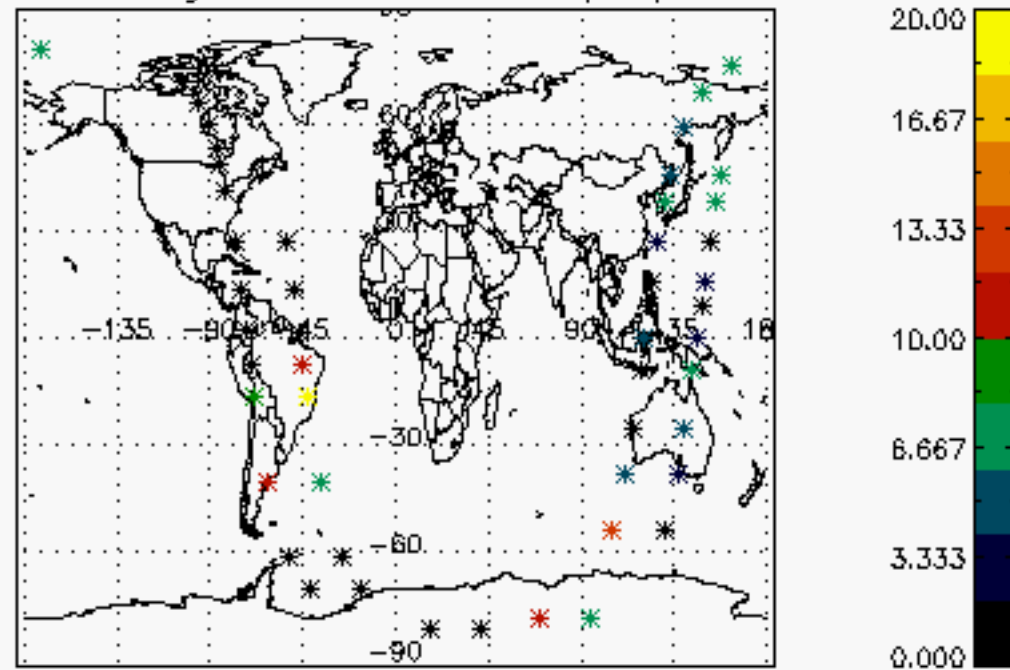

Percentage of cosmic ray hits per profile

Percentage of datation errors per profile

Percentage of star falling outside central band per profile

Percentage of saturation errors per profile

Tangent altitude at which the star is lost