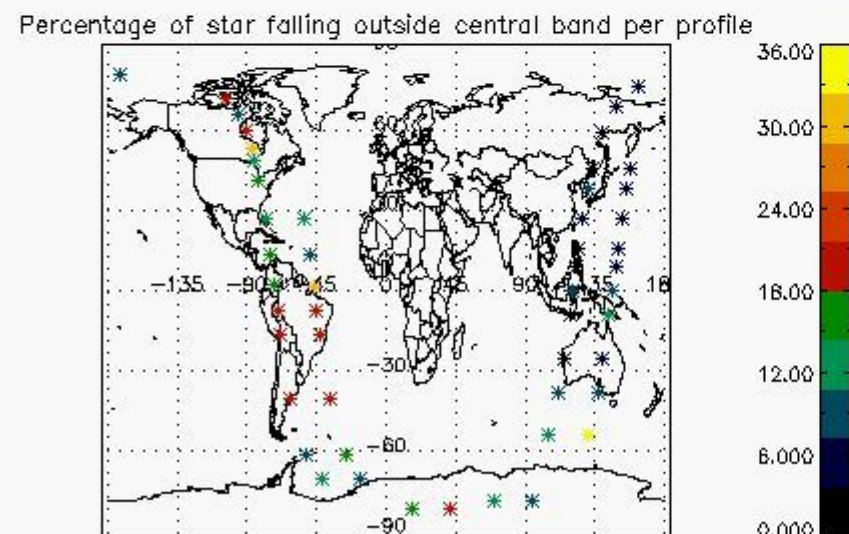

5.2 Plot quality information per product (time dependant)

5.3 Plot quality information per product (world map)

6. Statistics and plot of tangent altitude of the last measurement (DARK & BRIGHT products without errors)