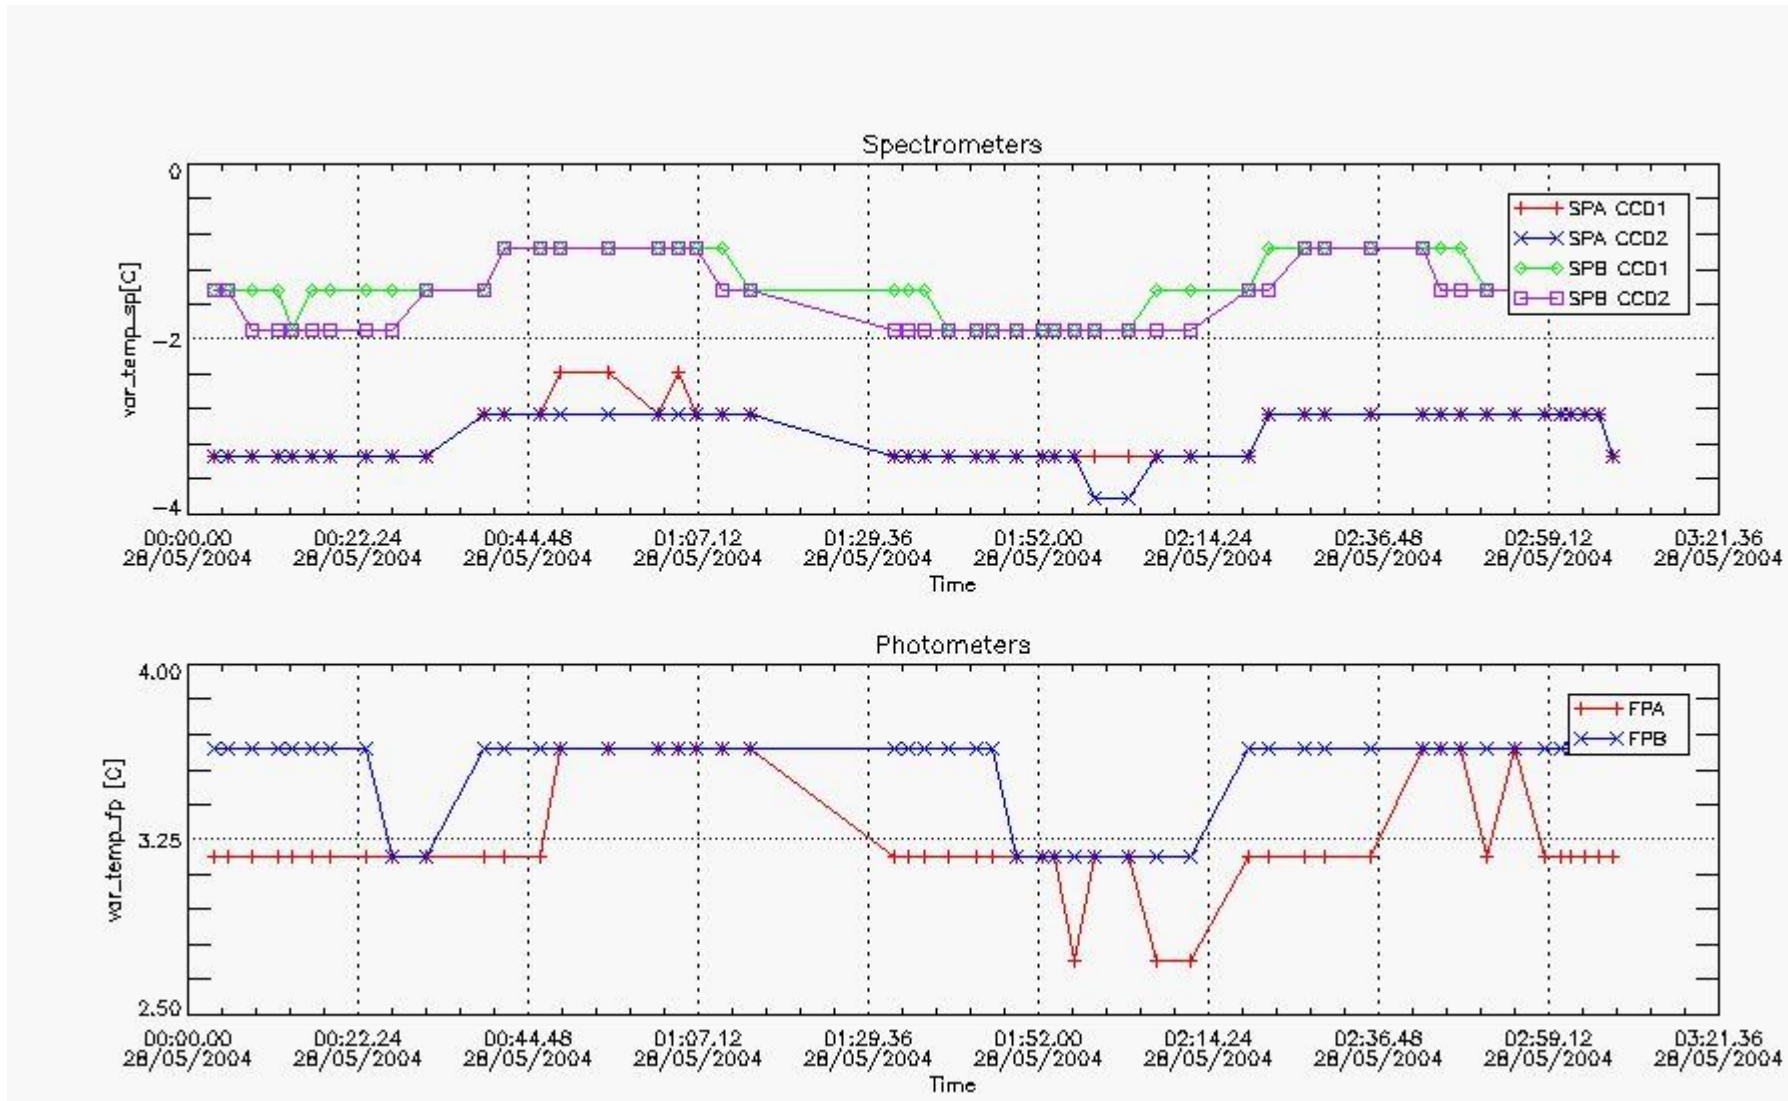

3. Plot of GOMOS spectrometers and photometers temperatures from level 1b data

4. Overview of dark signal processing per product

The Dark Charge (DC) is a temperature-dependant signal added to the useful measurements and it is therefore subtracted from them during the processing. There are two phenomena that produce a continuous increase of the DC: the "hot pixels" (a pixel is "hot" when its DC exceeds by a significant amount its value measured on ground at the same temperature) and the "Random Telegraphic Signal" (abrupt change positive or negative of the CCD pixel signal, random in time, affecting only the DC part of the signal and not the photon generated signal).

In this section a list of products that did not use the Dark Sky Area (DSA) observation for the DC computation is given. It is also provided the mean DC plot per product for dark limb products with no error flag set.

4.1 All products used the DSA observation for the DC computation

4.2 Plot of mean dark charges per product: only products in DARK limb conditions without errors are used