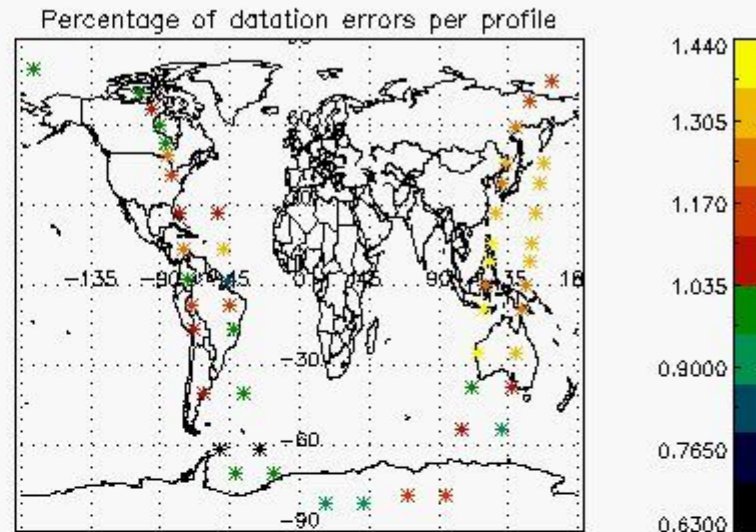

6. Statistics and plot of tangent altitude of the last measurement (DARK & BRIGHT products without errors)

6.1 Statistics on tangent altitude lost:

Statistics	DARK	BRIGHT	TWILIGHT
Mean:	13.673	19.434	15.005
St. deviation:	3.6950	5.3317	2.0772
Maximum:	19.834	26.516	18.436
Minimum:	5.0389	4.8640	11.479
Number of data:	14.000	28.000	8.0000

6.2 Plot for DARK limb products