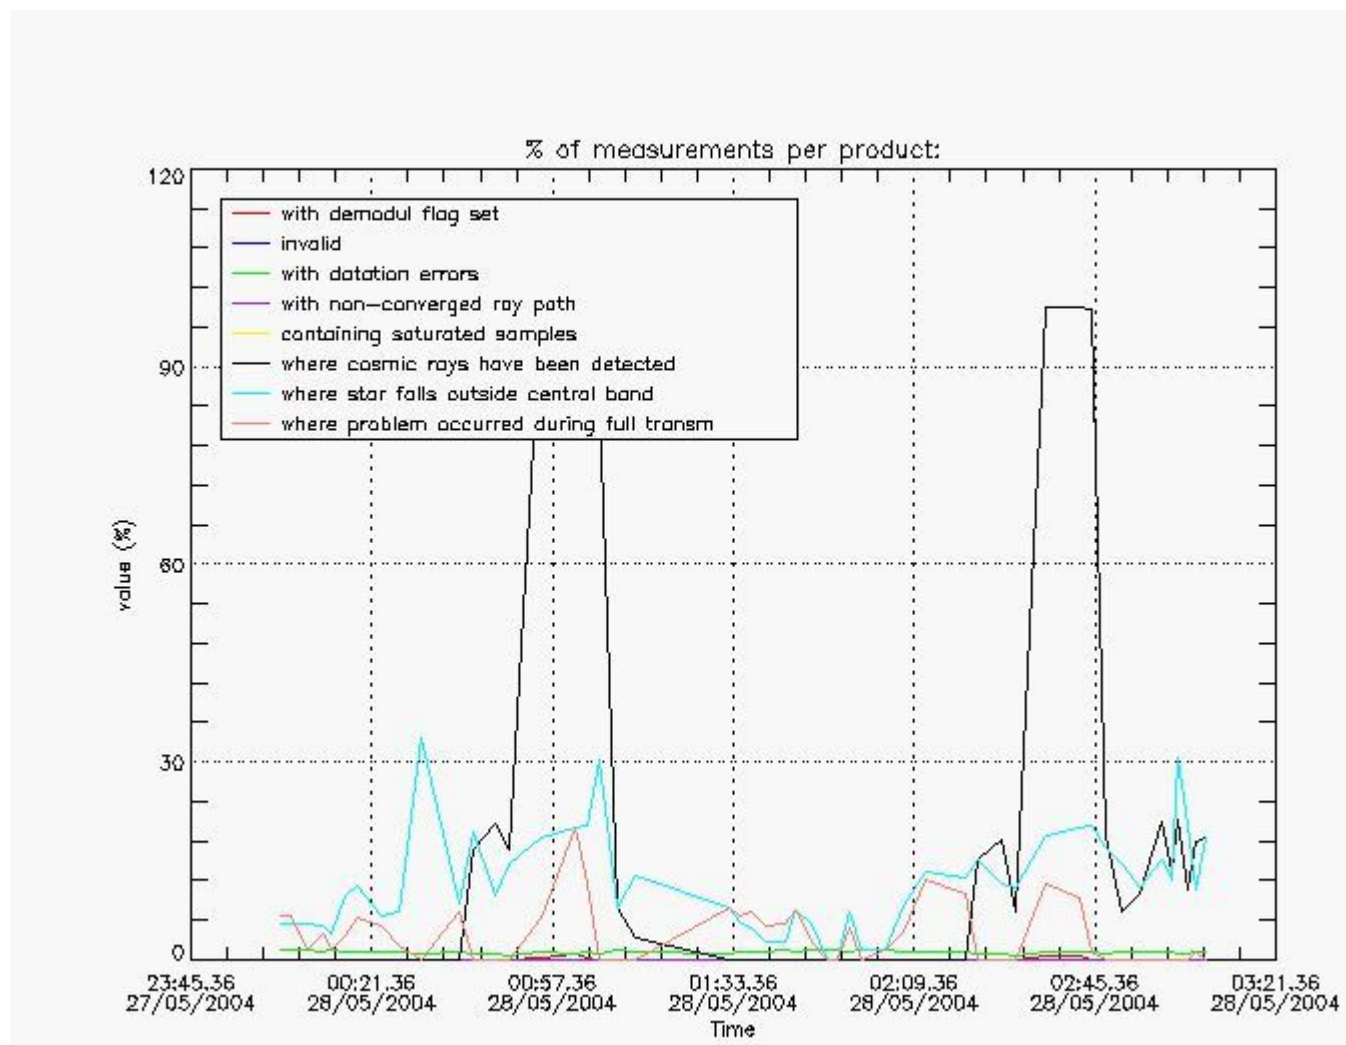

At least one measurement with demodulation flag set:	14.0000 %
Reference spectrum computed from DB:	0.00000 %
Reference spectrum with small number of measurements:	0.00000 %
SATU data not used:	0.00000 %

5.2 Plot quality information per product (time dependant)

5.3 Plot quality information per product (world map)