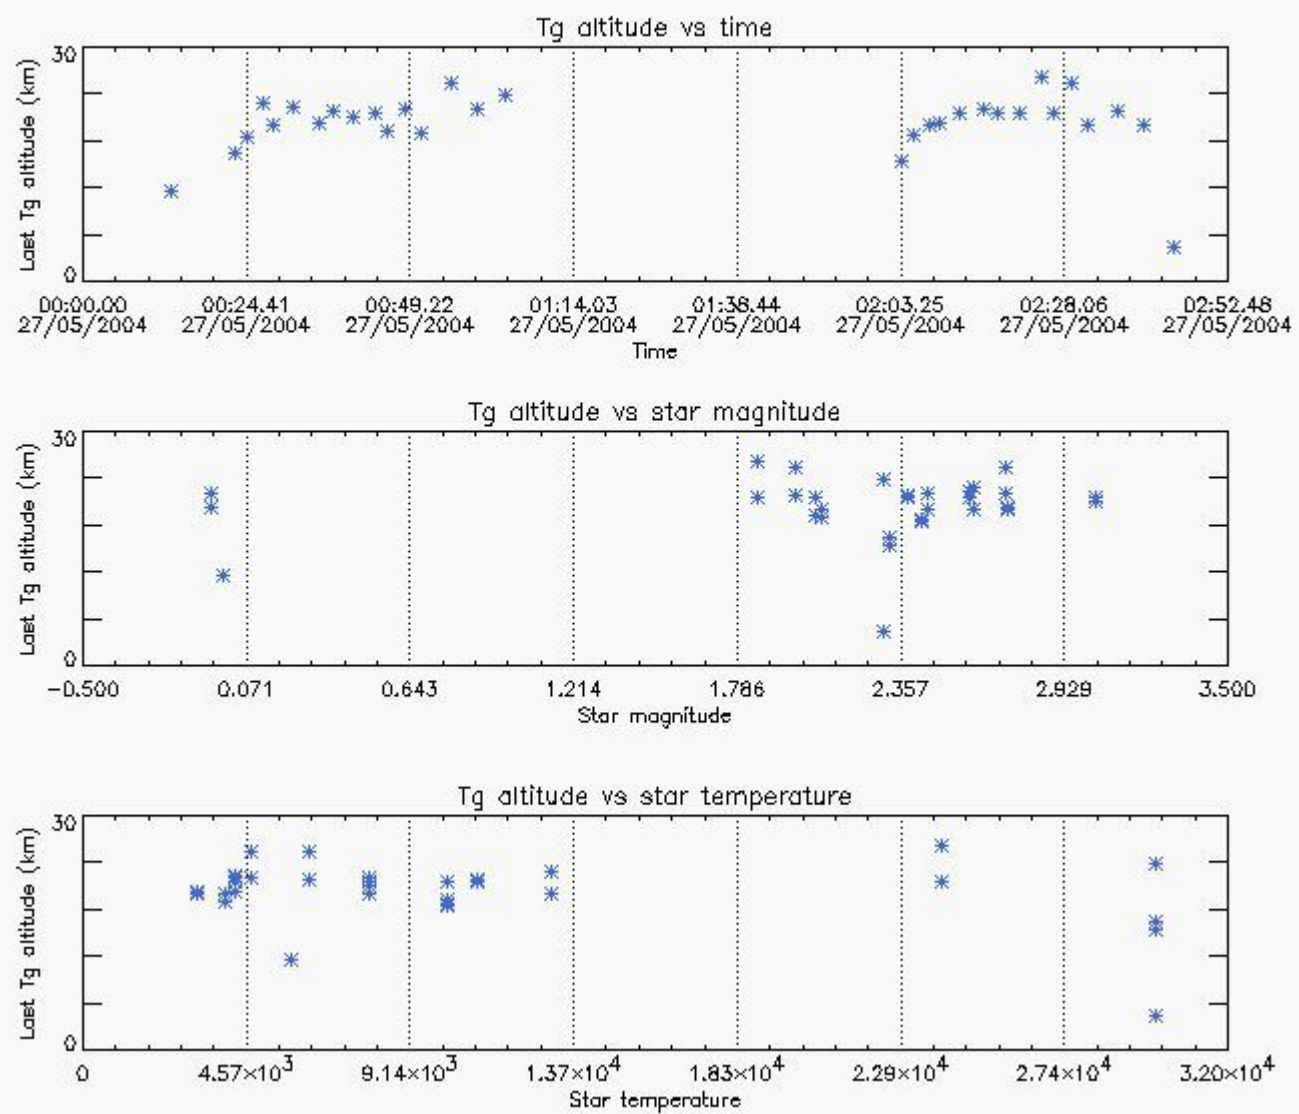

Percentage of saturation errors per profile

6. Statistics and plot of tangent altitude of the last measurement (DARK & BRIGHT products without errors)

6.1 Statistics on tangent altitude lost:

Statistics	DARK	BRIGHT	TWILIGHT
Mean:	13.662	20.258	15.912
St. deviation:	5.9954	4.1281	2.5953
Maximum:	20.239	26.097	19.937
Minimum:	4.7642	4.2819	12.493
Number of data:	9.0000	31.000	9.0000

6.2 Plot for DARK limb products

Tangent altitude at which the star is lost

6.3 Plot for BRIGHT limb products

Tangent altitude at which the star is lost

6.3 Plot for TWILIGHT limb products

Tangent altitude at which the star is lost