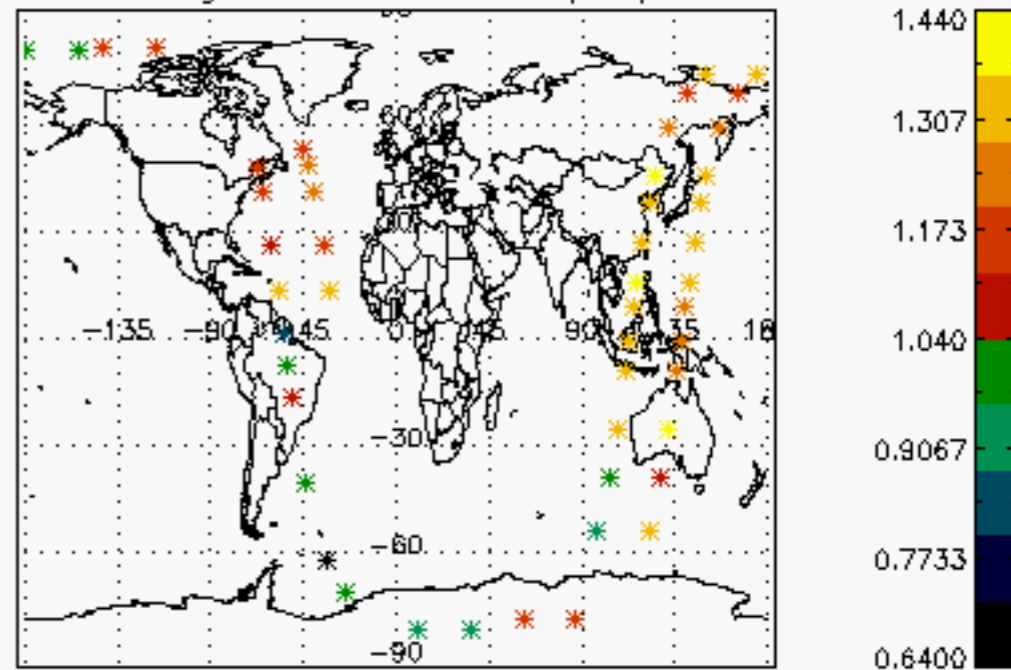

Percentage of datation errors per profile