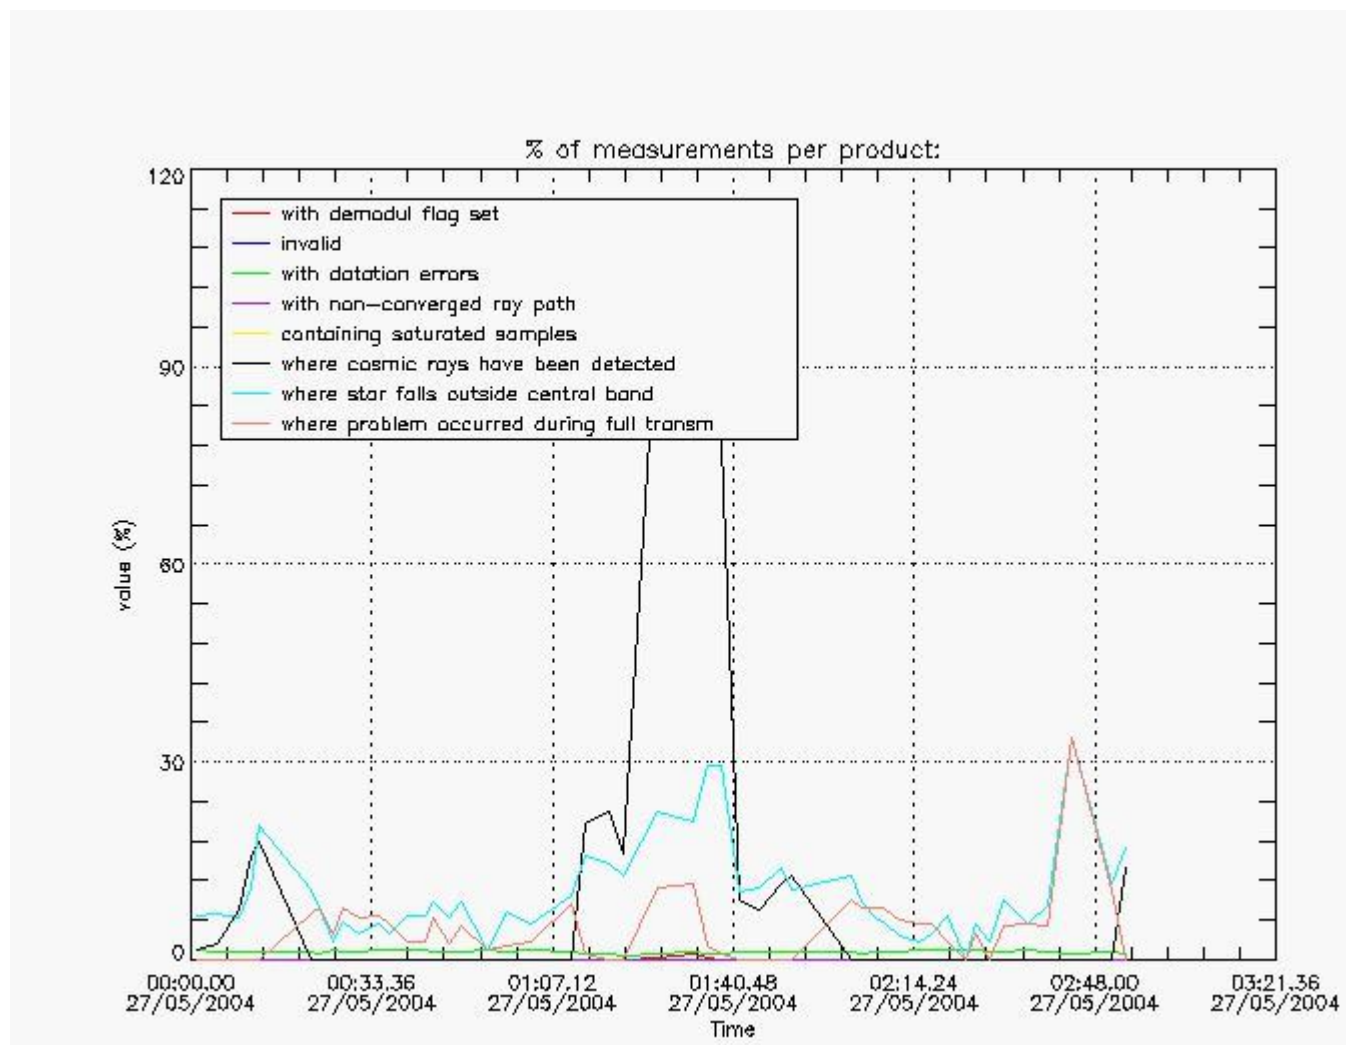

At least one measurement with demodulation flag set:	8.16327 %
Reference spectrum computed from DB:	0.00000 %
Reference spectrum with small number of measurements:	0.00000 %
SATU data not used:	0.00000 %

5.2 Plot quality information per product (time dependant)

5.3 Plot quality information per product (world map)