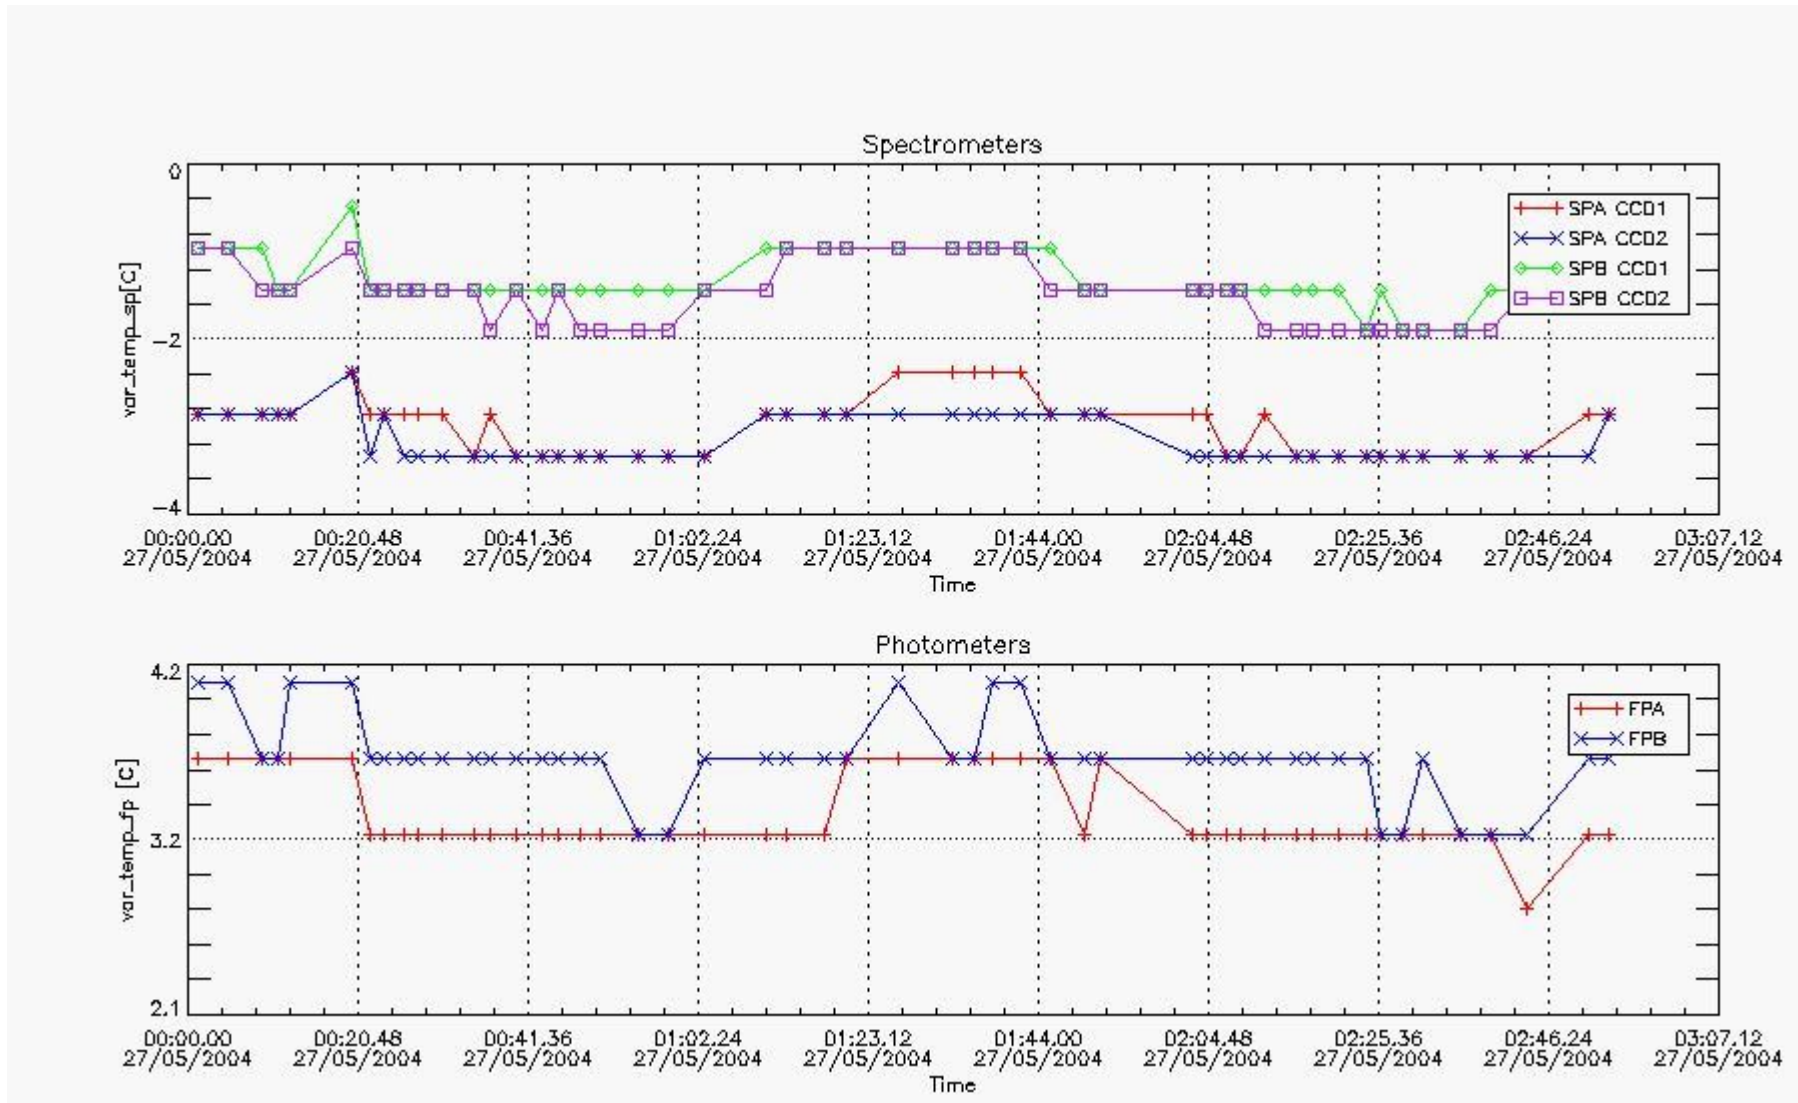

3. Plot of GOMOS spectrometers and photometers temperatures from level 1b data

4. Overview of dark signal processing per product

The Dark Charge (DC) is a temperature-dependant signal added to the useful measurements and it is therefore subtracted from them during the processing. There are two phenomena that produce a continuous increase of the DC: the "hot pixels" (a pixel is "hot" when its DC exceeds by a significant amount its value measured on ground at the same temperature) and the "Random Telegraphic Signal" (abrupt change positive or negative of the CCD pixel signal, random in time, affecting only the DC part of the signal and not the photon generated signal).

In this section a list of products that did not use the Dark Sky Area (DSA) observation for the DC computation is given. It is also provided the mean DC plot per product for dark limb products with no error flag set.

4.1 All products used the DSA observation for the DC computation

4.2 Plot of mean dark charges per product: only products in DARK limb conditions without errors are used