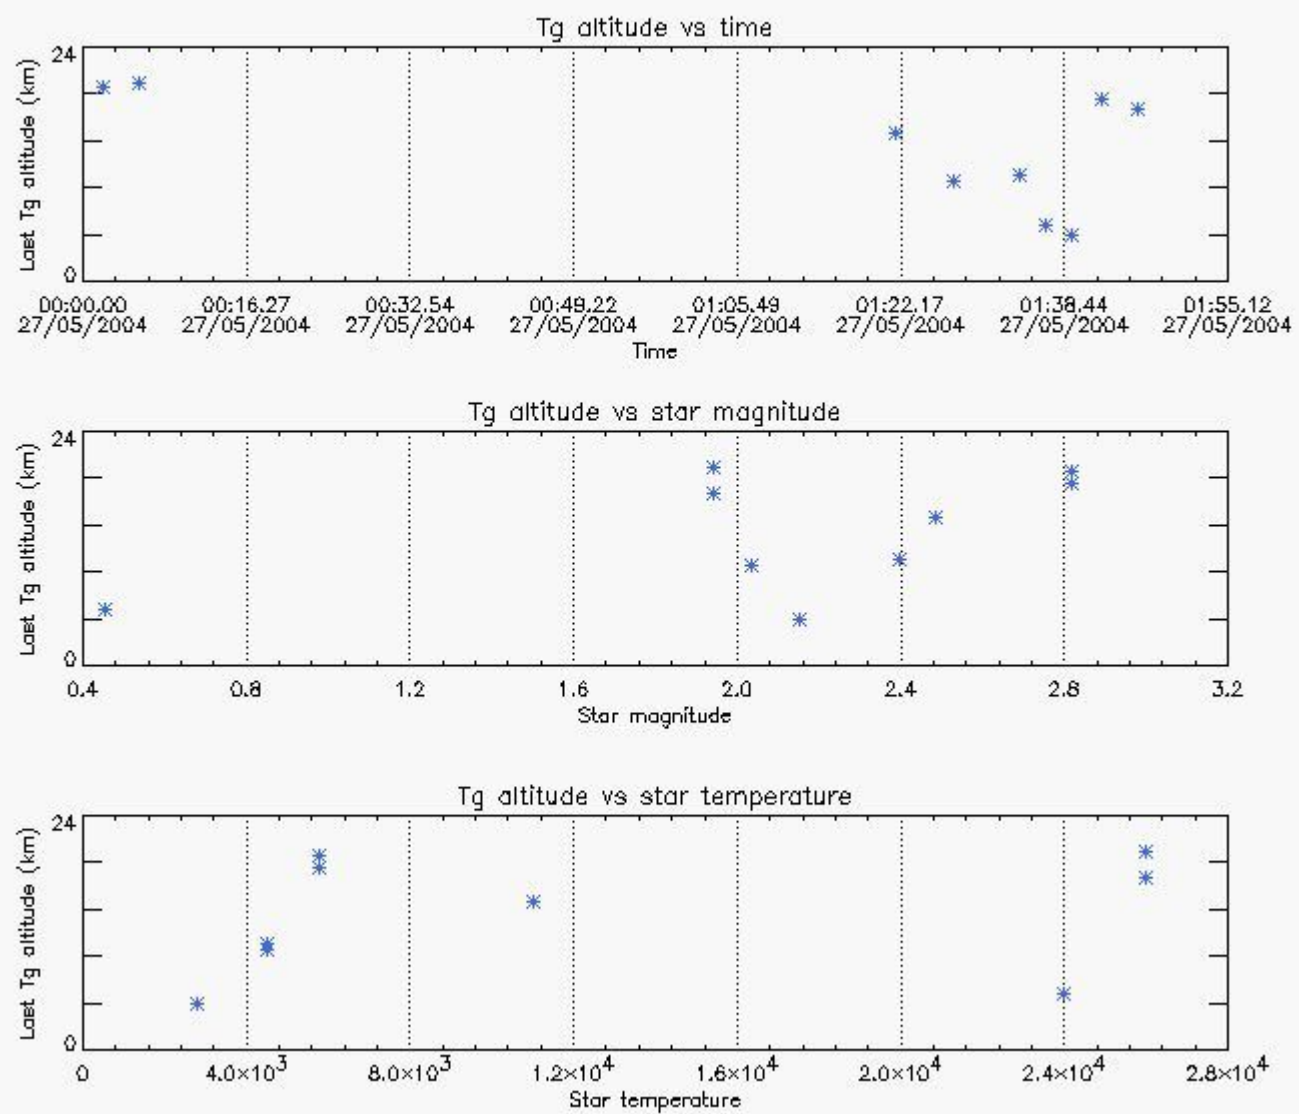

6.2 Plot for DARK limb products

Tangent altitude at which the star is lost

6.3 Plot for BRIGHT limb products

Tangent altitude at which the star is lost

6.3 Plot for TWILIGHT limb products

Tangent altitude at which the star is lost