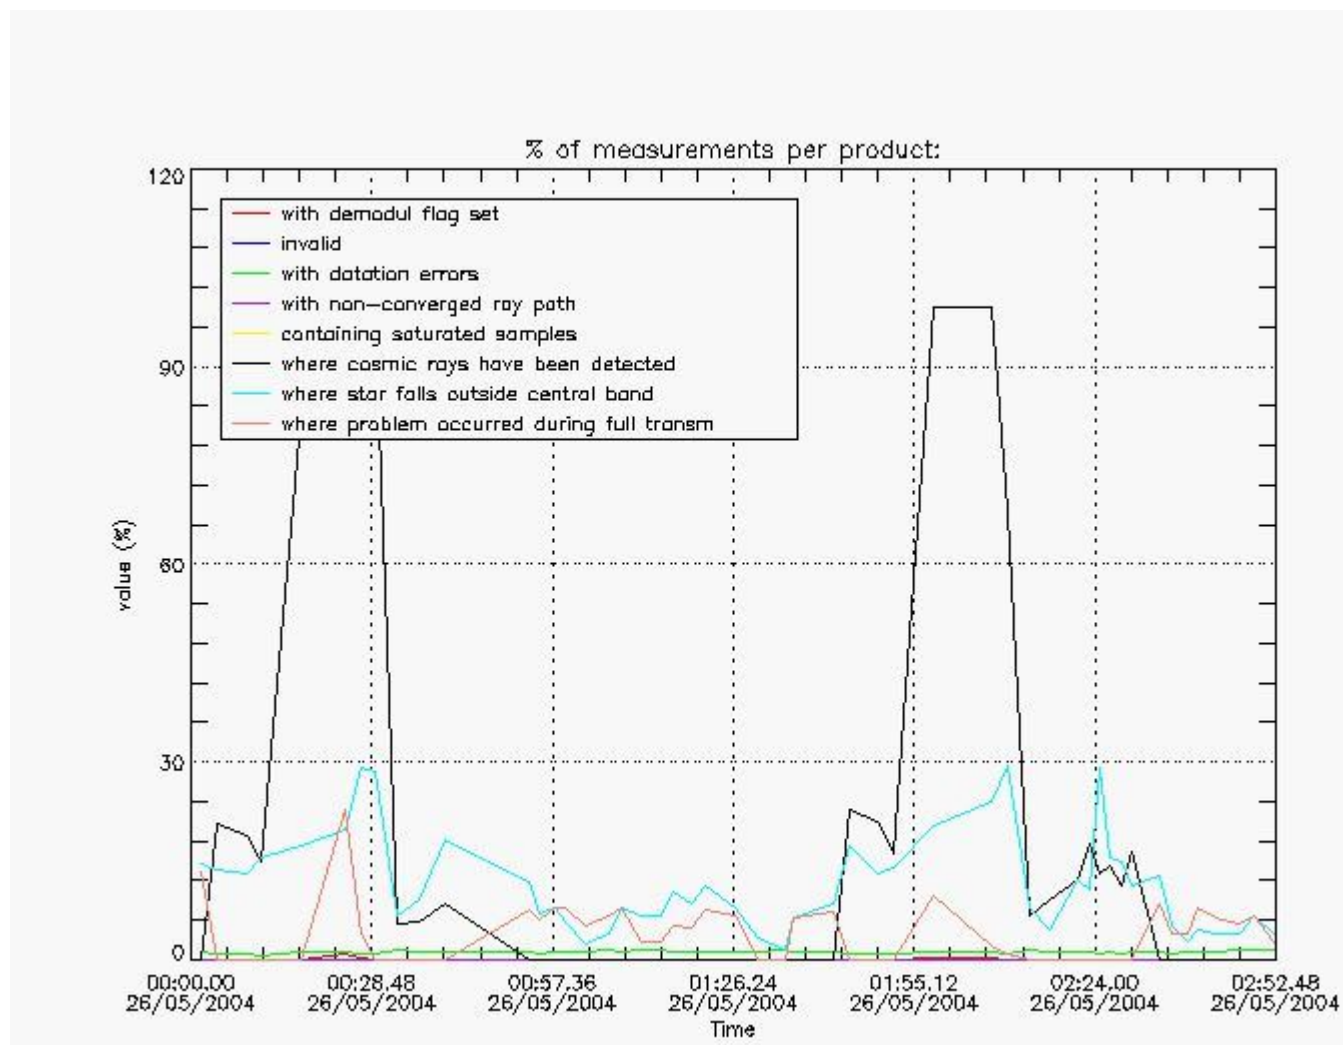

At least one measurement with demodulation flag set:	14.0000 %
Reference spectrum computed from DB:	0.00000 %
Reference spectrum with small number of measurements:	0.00000 %
SATU data not used:	0.00000 %

5.2 Plot quality information per product (time dependant)

5.3 Plot quality information per product (world map)