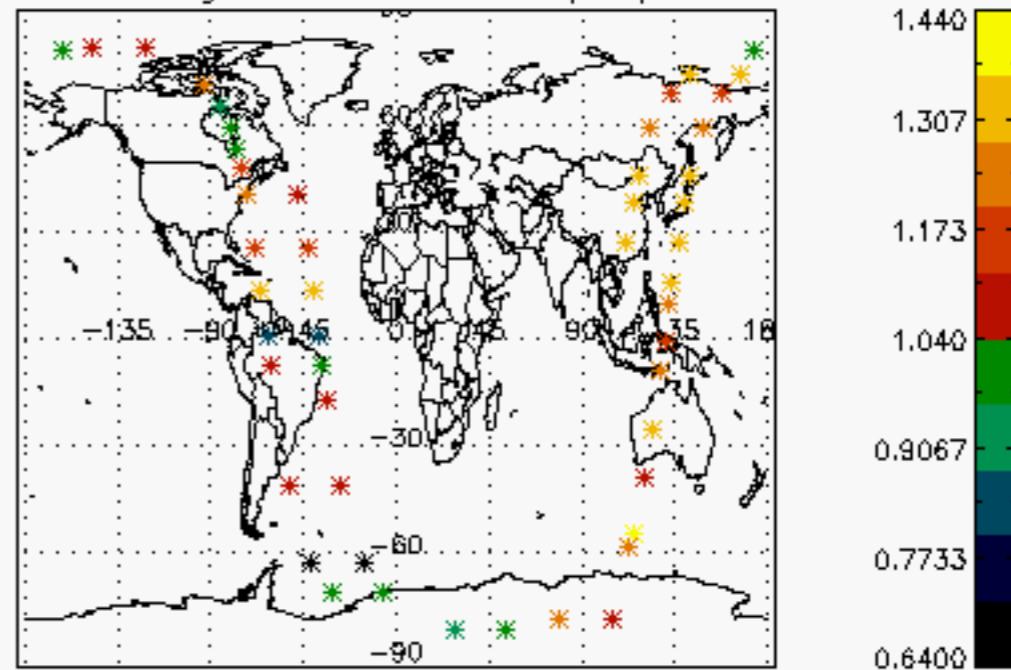

Percentage of datation errors per profile