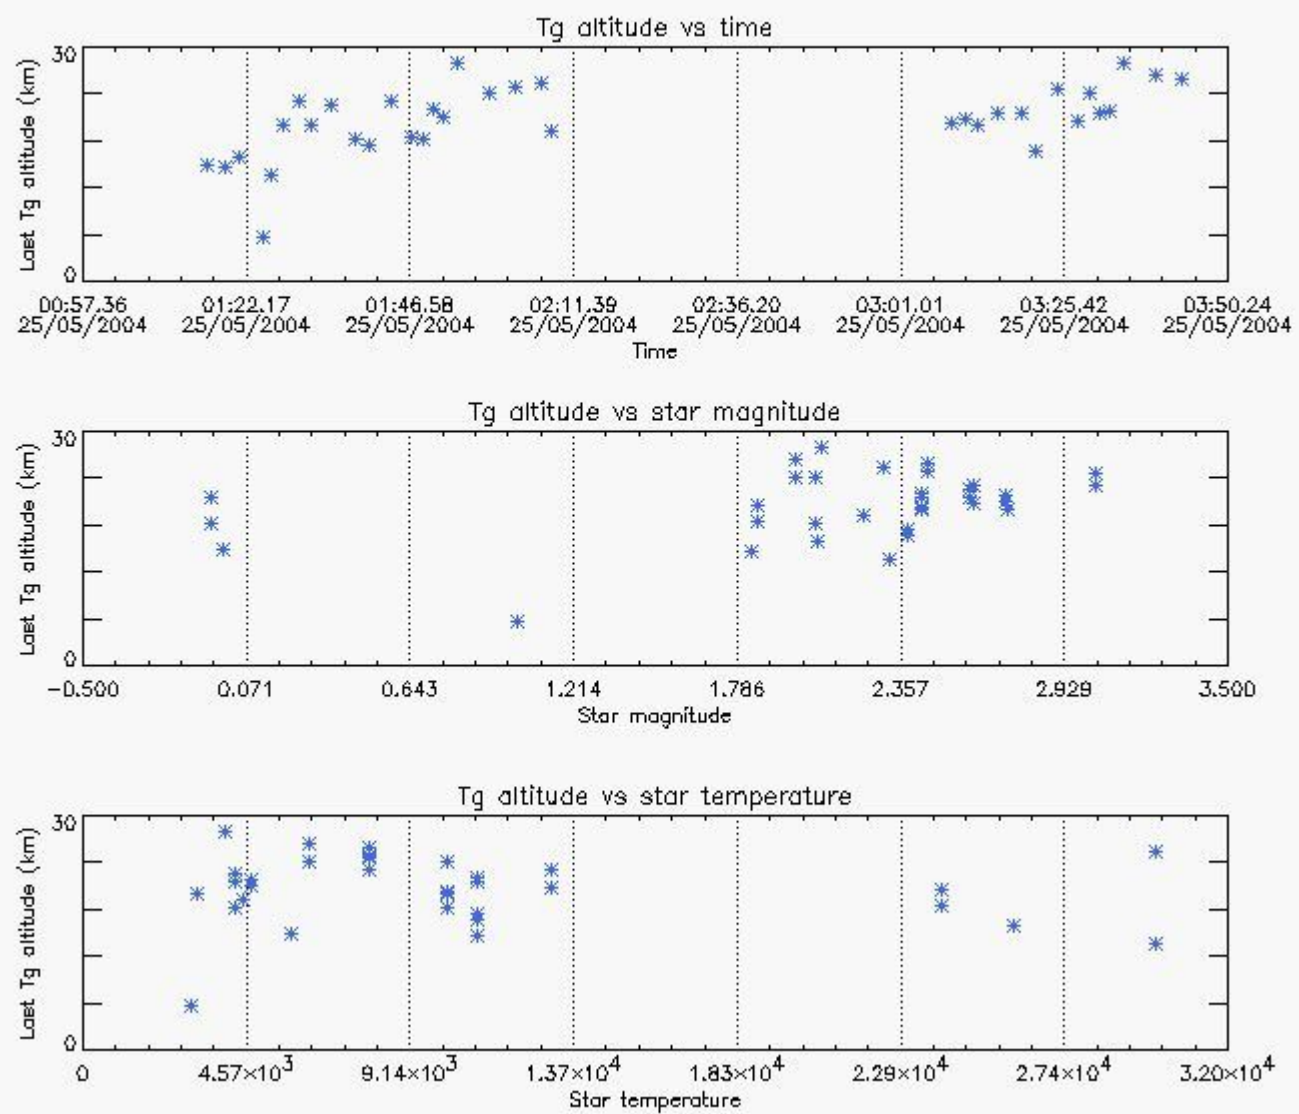

6.1 Statistics on tangent altitude lost:

Statistics	DARK	BRIGHT	TWILIGHT
Mean:	15.631	20.693	16.744
St. deviation:	4.2732	4.4776	3.8040
Maximum:	20.782	27.872	21.039
Minimum:	10.099	5.6148	13.801
Number of data:	11.000	35.000	3.0000

6.2 Plot for DARK limb products

Tangent altitude at which the star is lost

6.3 Plot for BRIGHT limb products

Tangent altitude at which the star is lost

6.3 Plot for TWILIGHT limb products

Tangent altitude at which the star is lost