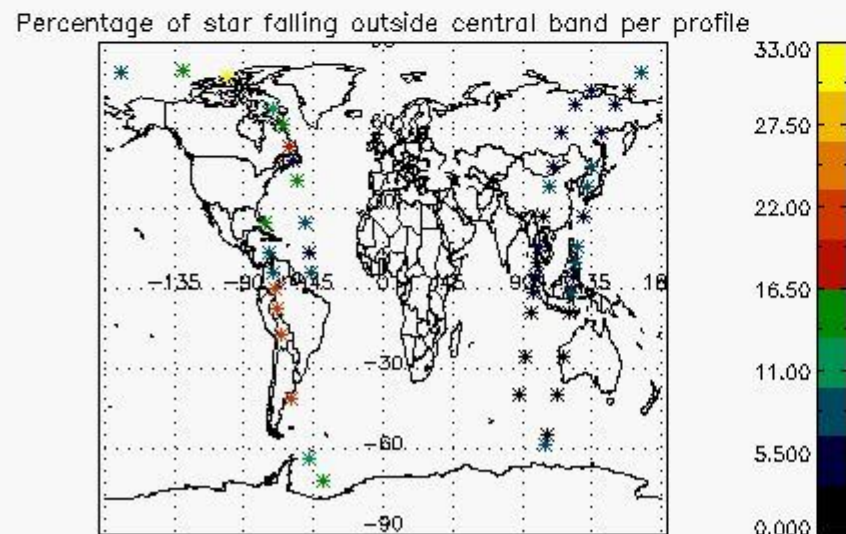

5.2 Plot quality information per product (time dependant)

5.3 Plot quality information per product (world map)

6. Statistics and plot of tangent altitude of the last measurement (DARK & BRIGHT products without errors)