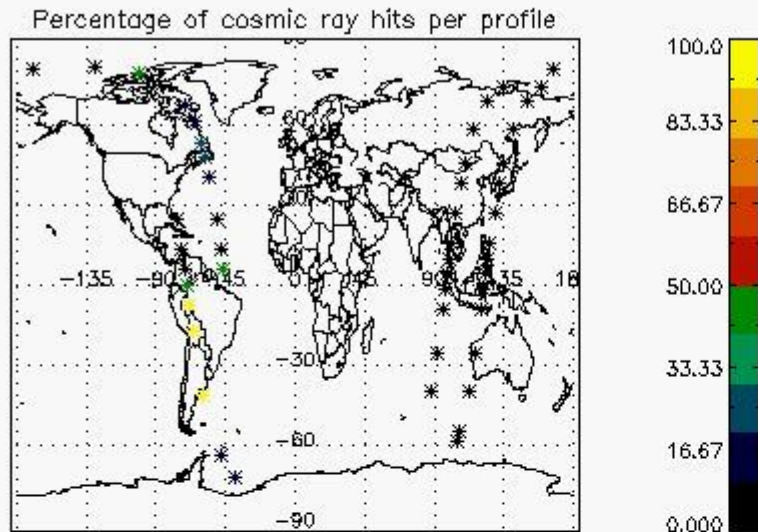

6. Statistics and plot of tangent altitude of the last measurement (DARK & BRIGHT products without errors)

6.1 Statistics on tangent altitude lost:

Statistics	DARK	BRIGHT	TWILIGHT
Mean:	15.631	20.693	16.744
St. deviation:	4.2732	4.4776	3.8040
Maximum:	20.782	27.872	21.039
Minimum:	10.099	5.6148	13.801
Number of data:	11.000	35.000	3.0000

6.2 Plot for DARK limb products