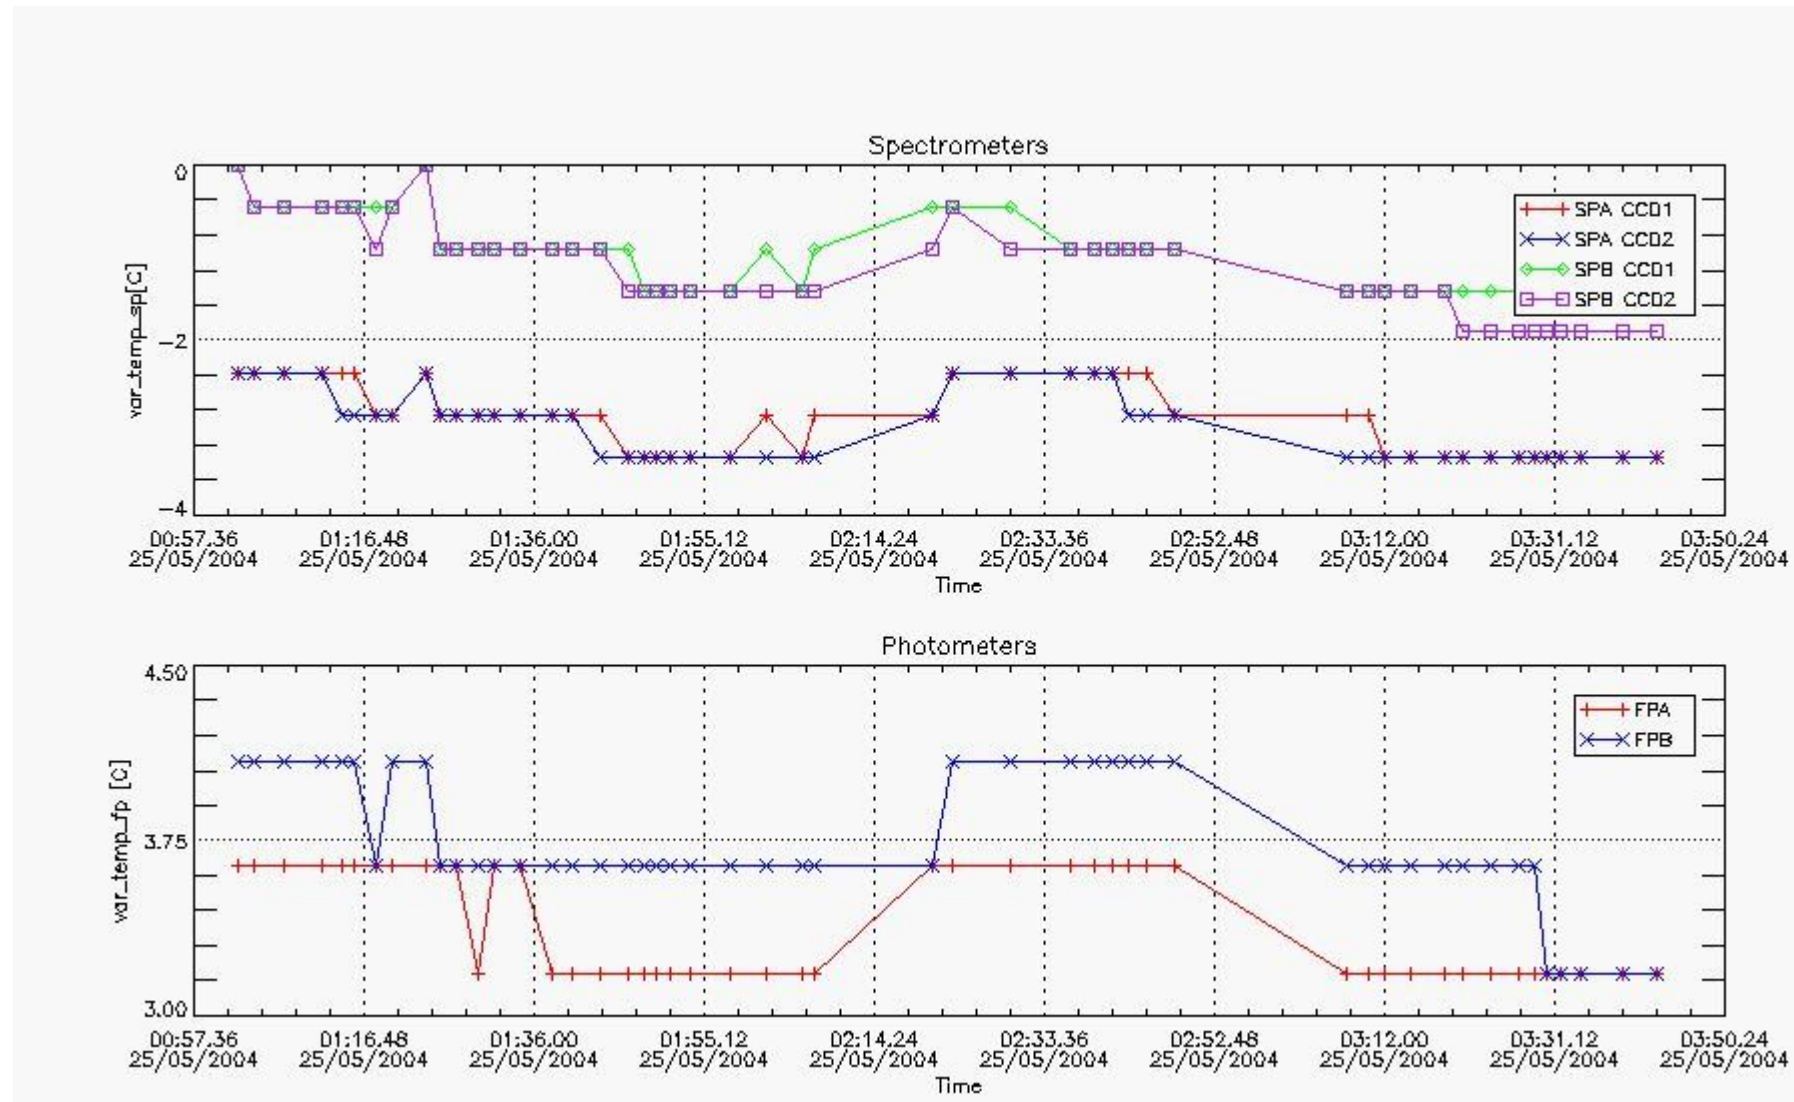

3. Plot of GOMOS spectrometers and photometers temperatures from level 1b data

4. Overview of dark signal processing per product

The Dark Charge (DC) is a temperature-dependant signal added to the useful measurements and it is therefore subtracted from them during the processing. There are two phenomena that produce a continuous increase of the DC: the "hot pixels" (a pixel is "hot" when its DC exceeds by a significant amount its value measured on ground at the same temperature) and the "Random Telegraphic Signal" (abrupt change positive or negative of the CCD pixel signal, random in time, affecting only the DC part of the signal and not the photon generated signal).

In this section a list of products that did not use the Dark Sky Area (DSA) observation for the DC computation is given. It is also provided the mean DC plot per product for dark limb products with no error flag set.

4.1 These products did not use the DSA observation for DC computation:

Product name	DC information
GOM_TRA_1PNPDE20040525_010228_000000462027_00103_11680_0000.N1	DC map with no T dep. (12)
GOM_TRA_1PNPDE20040525_010428_000000372027_00103_11680_0001.N1	DC map used (0)
GOM_TRA_1PNPDE20040525_010746_000000452027_00103_11680_0002.N1	DC map used (0)
GOM_TRA_1PNPDE20040525_011208_000000432027_00103_11680_0003.N1	DC map used (0)
GOM_TRA_1PNPDE20040525_011415_000000392027_00103_11680_0004.N1	DC map used (0)
GOM_TRA_1PNPDE20040525_011545_000000422027_00103_11680_0005.N1	DC map used (0)
GOM_TRA_1PNPDE20040525_011807_000000612027_00103_11680_0006.N1	DC map used (0)
GOM_TRA_1PNPDE20040525_011956_000000782027_00103_11680_0007.N1	DC map used (0)

4.2 Plot of mean dark charges per product: only products in DARK limb conditions without errors are used