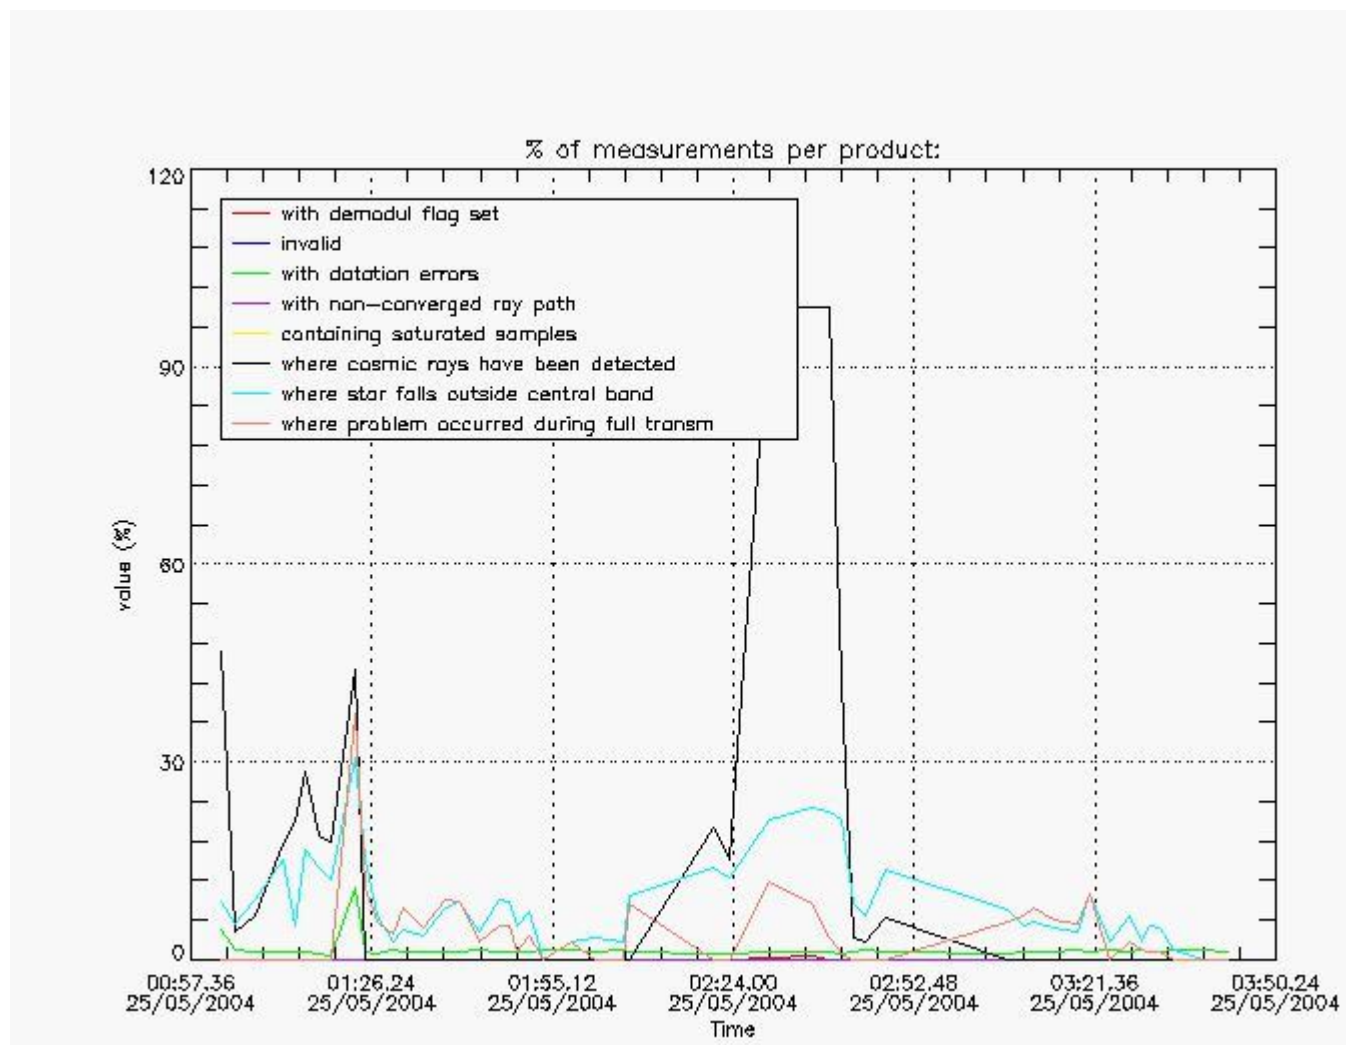

At least one measurement with demodulation flag set:	12.2449 %
Reference spectrum computed from DB:	0.00000 %
Reference spectrum with small number of measurements:	0.00000 %
SATU data not used:	0.00000 %

5.2 Plot quality information per product (time dependant)

5.3 Plot quality information per product (world map)