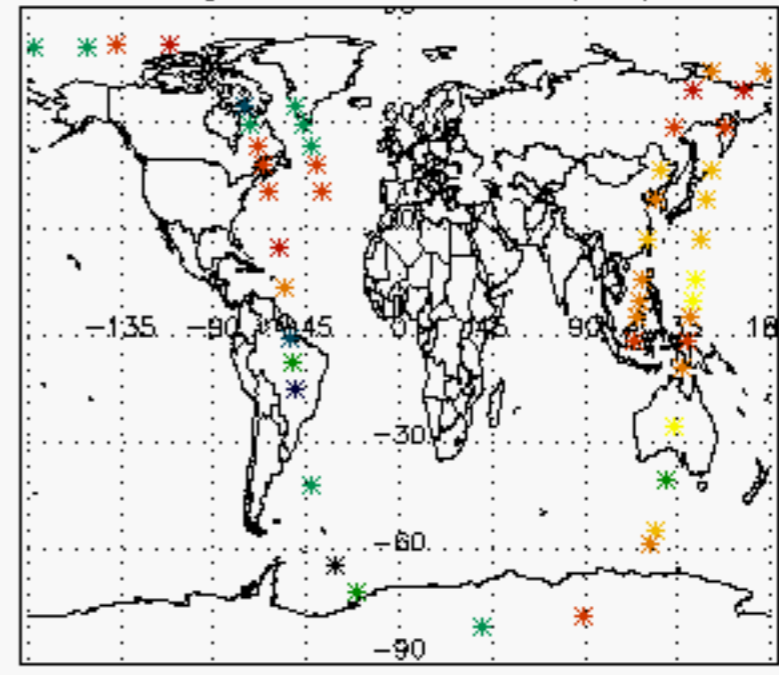

Percentage of datation errors per profile