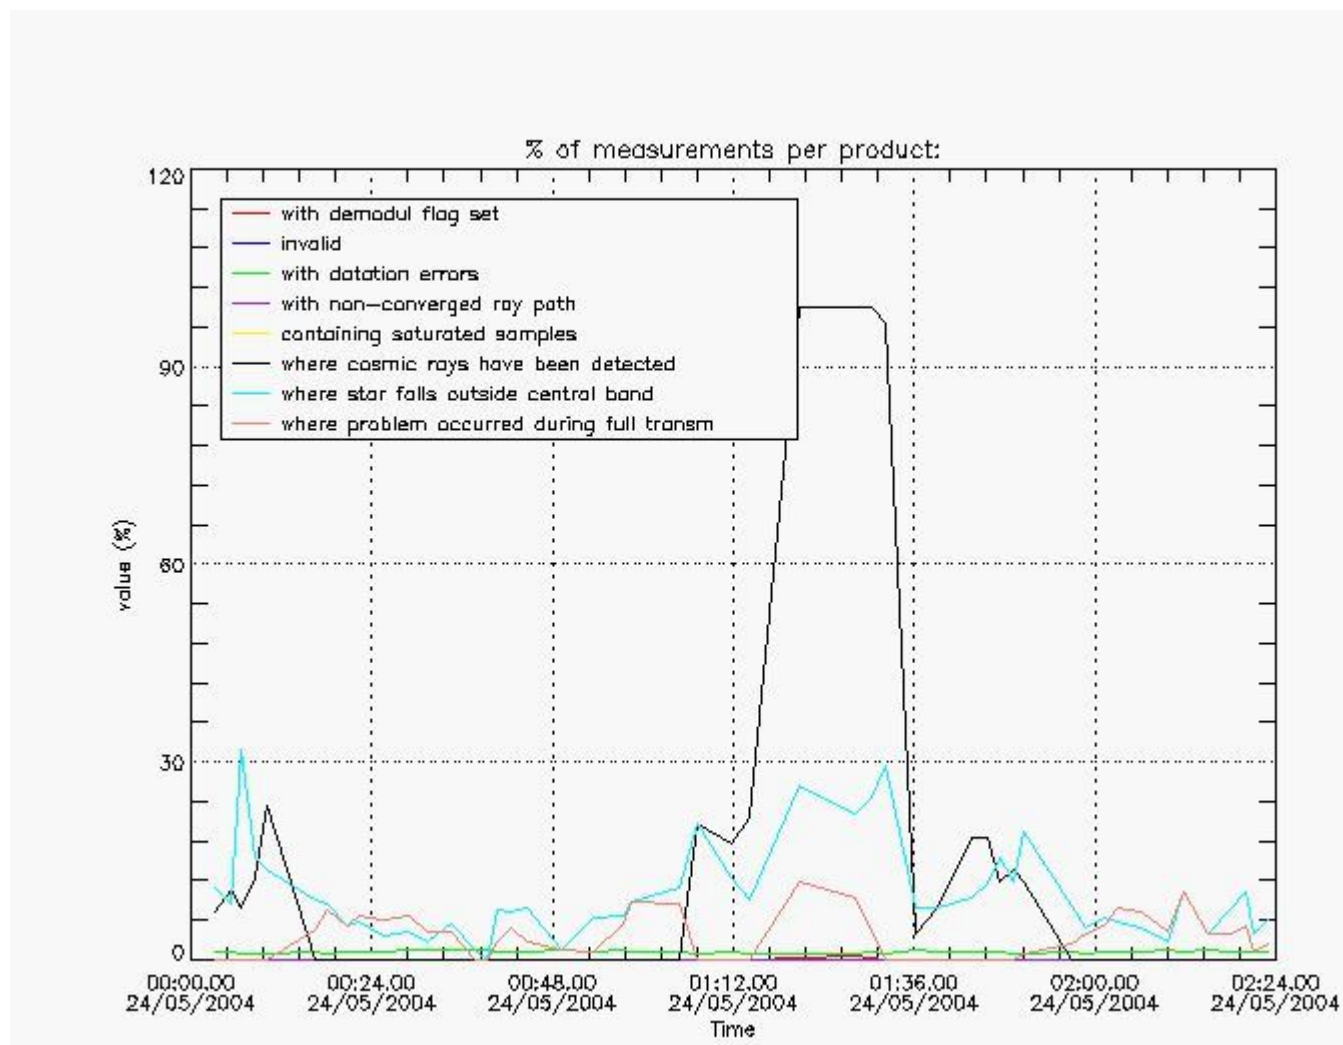

At least one measurement with demodulation flag set:	8.16327 %
Reference spectrum computed from DB:	0.00000 %
Reference spectrum with small number of measurements:	0.00000 %
SATU data not used:	0.00000 %

5.2 Plot quality information per product (time dependant)

5.3 Plot quality information per product (world map)